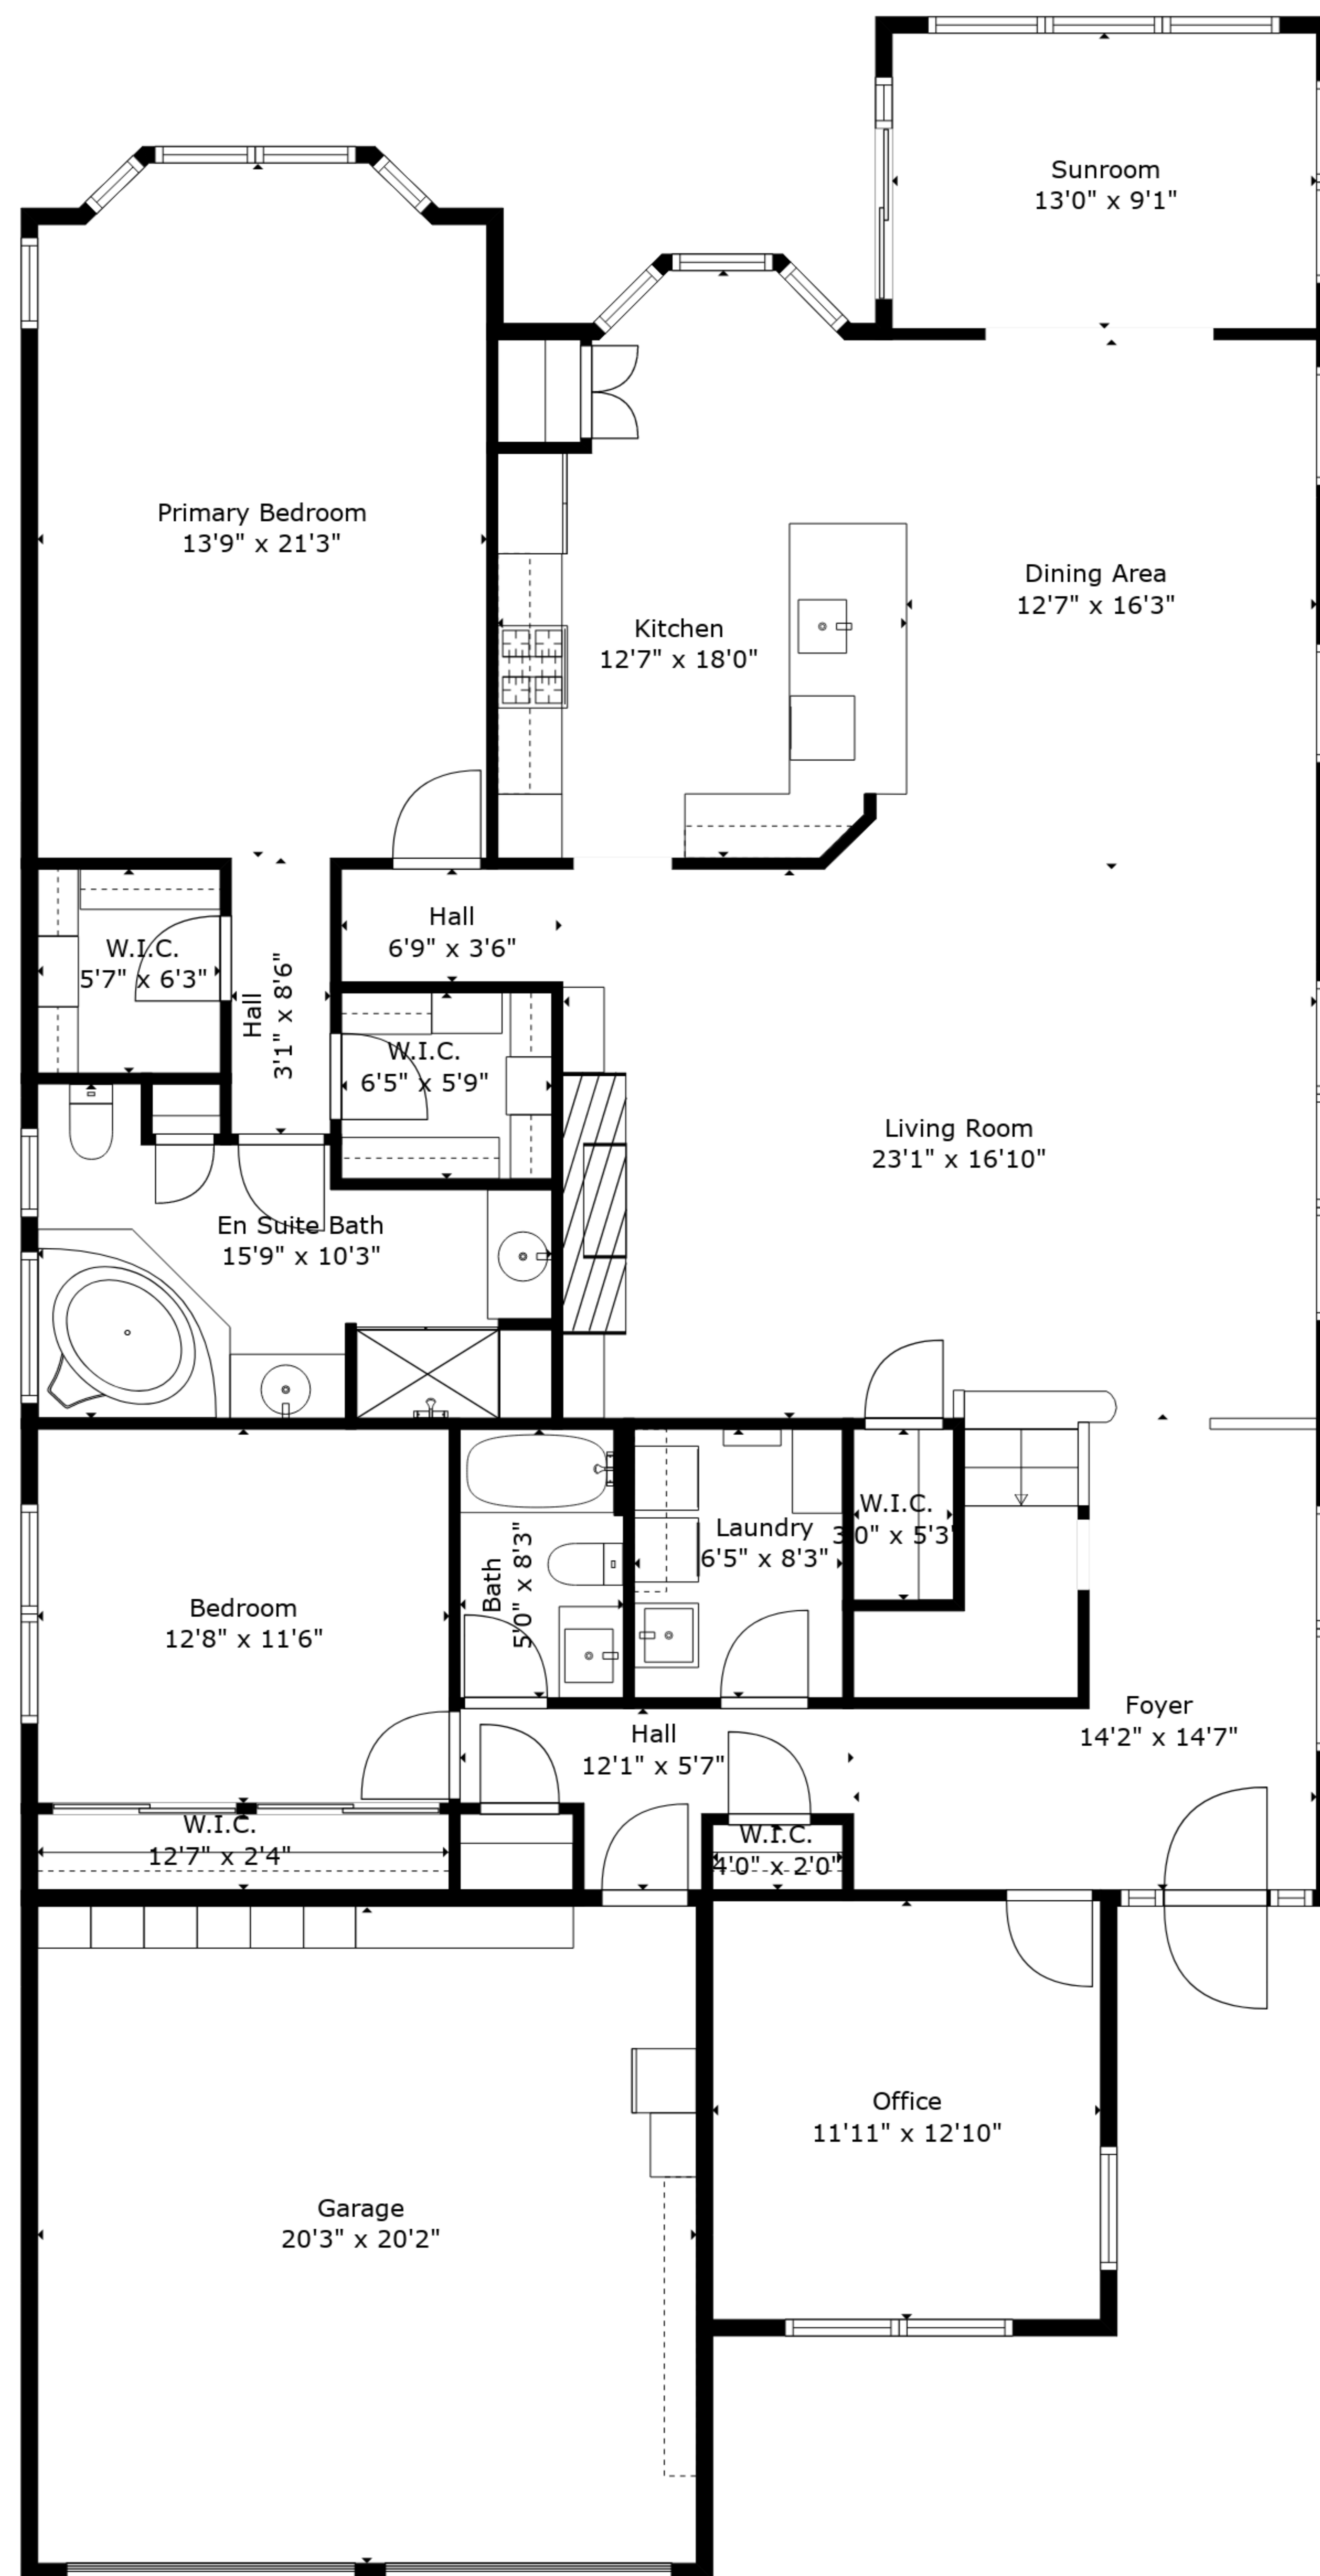

TOTAL: 3303 sq. ft  
 FLOOR 1: 2225 sq. ft, FLOOR 2: 1078 sq. ft  
 EXCLUDED AREAS: GARAGE: 408 sq. ft, STORAGE: 63 sq. ft, OPEN TO BELOW: 456 sq. ft

Sizes And Dimensions Are Approximate And For Reference Only. Actual May Vary.

Floor 1

Floor 2

TOTAL: 3303 sq. ft  
 FLOOR 1: 2225 sq. ft, FLOOR 2: 1078 sq. ft  
 EXCLUDED AREAS: GARAGE: 408 sq. ft, STORAGE: 63 sq. ft, OPEN TO BELOW: 456 sq. ft

Sizes And Dimensions Are Approximate And For Reference Only. Actual May Vary.