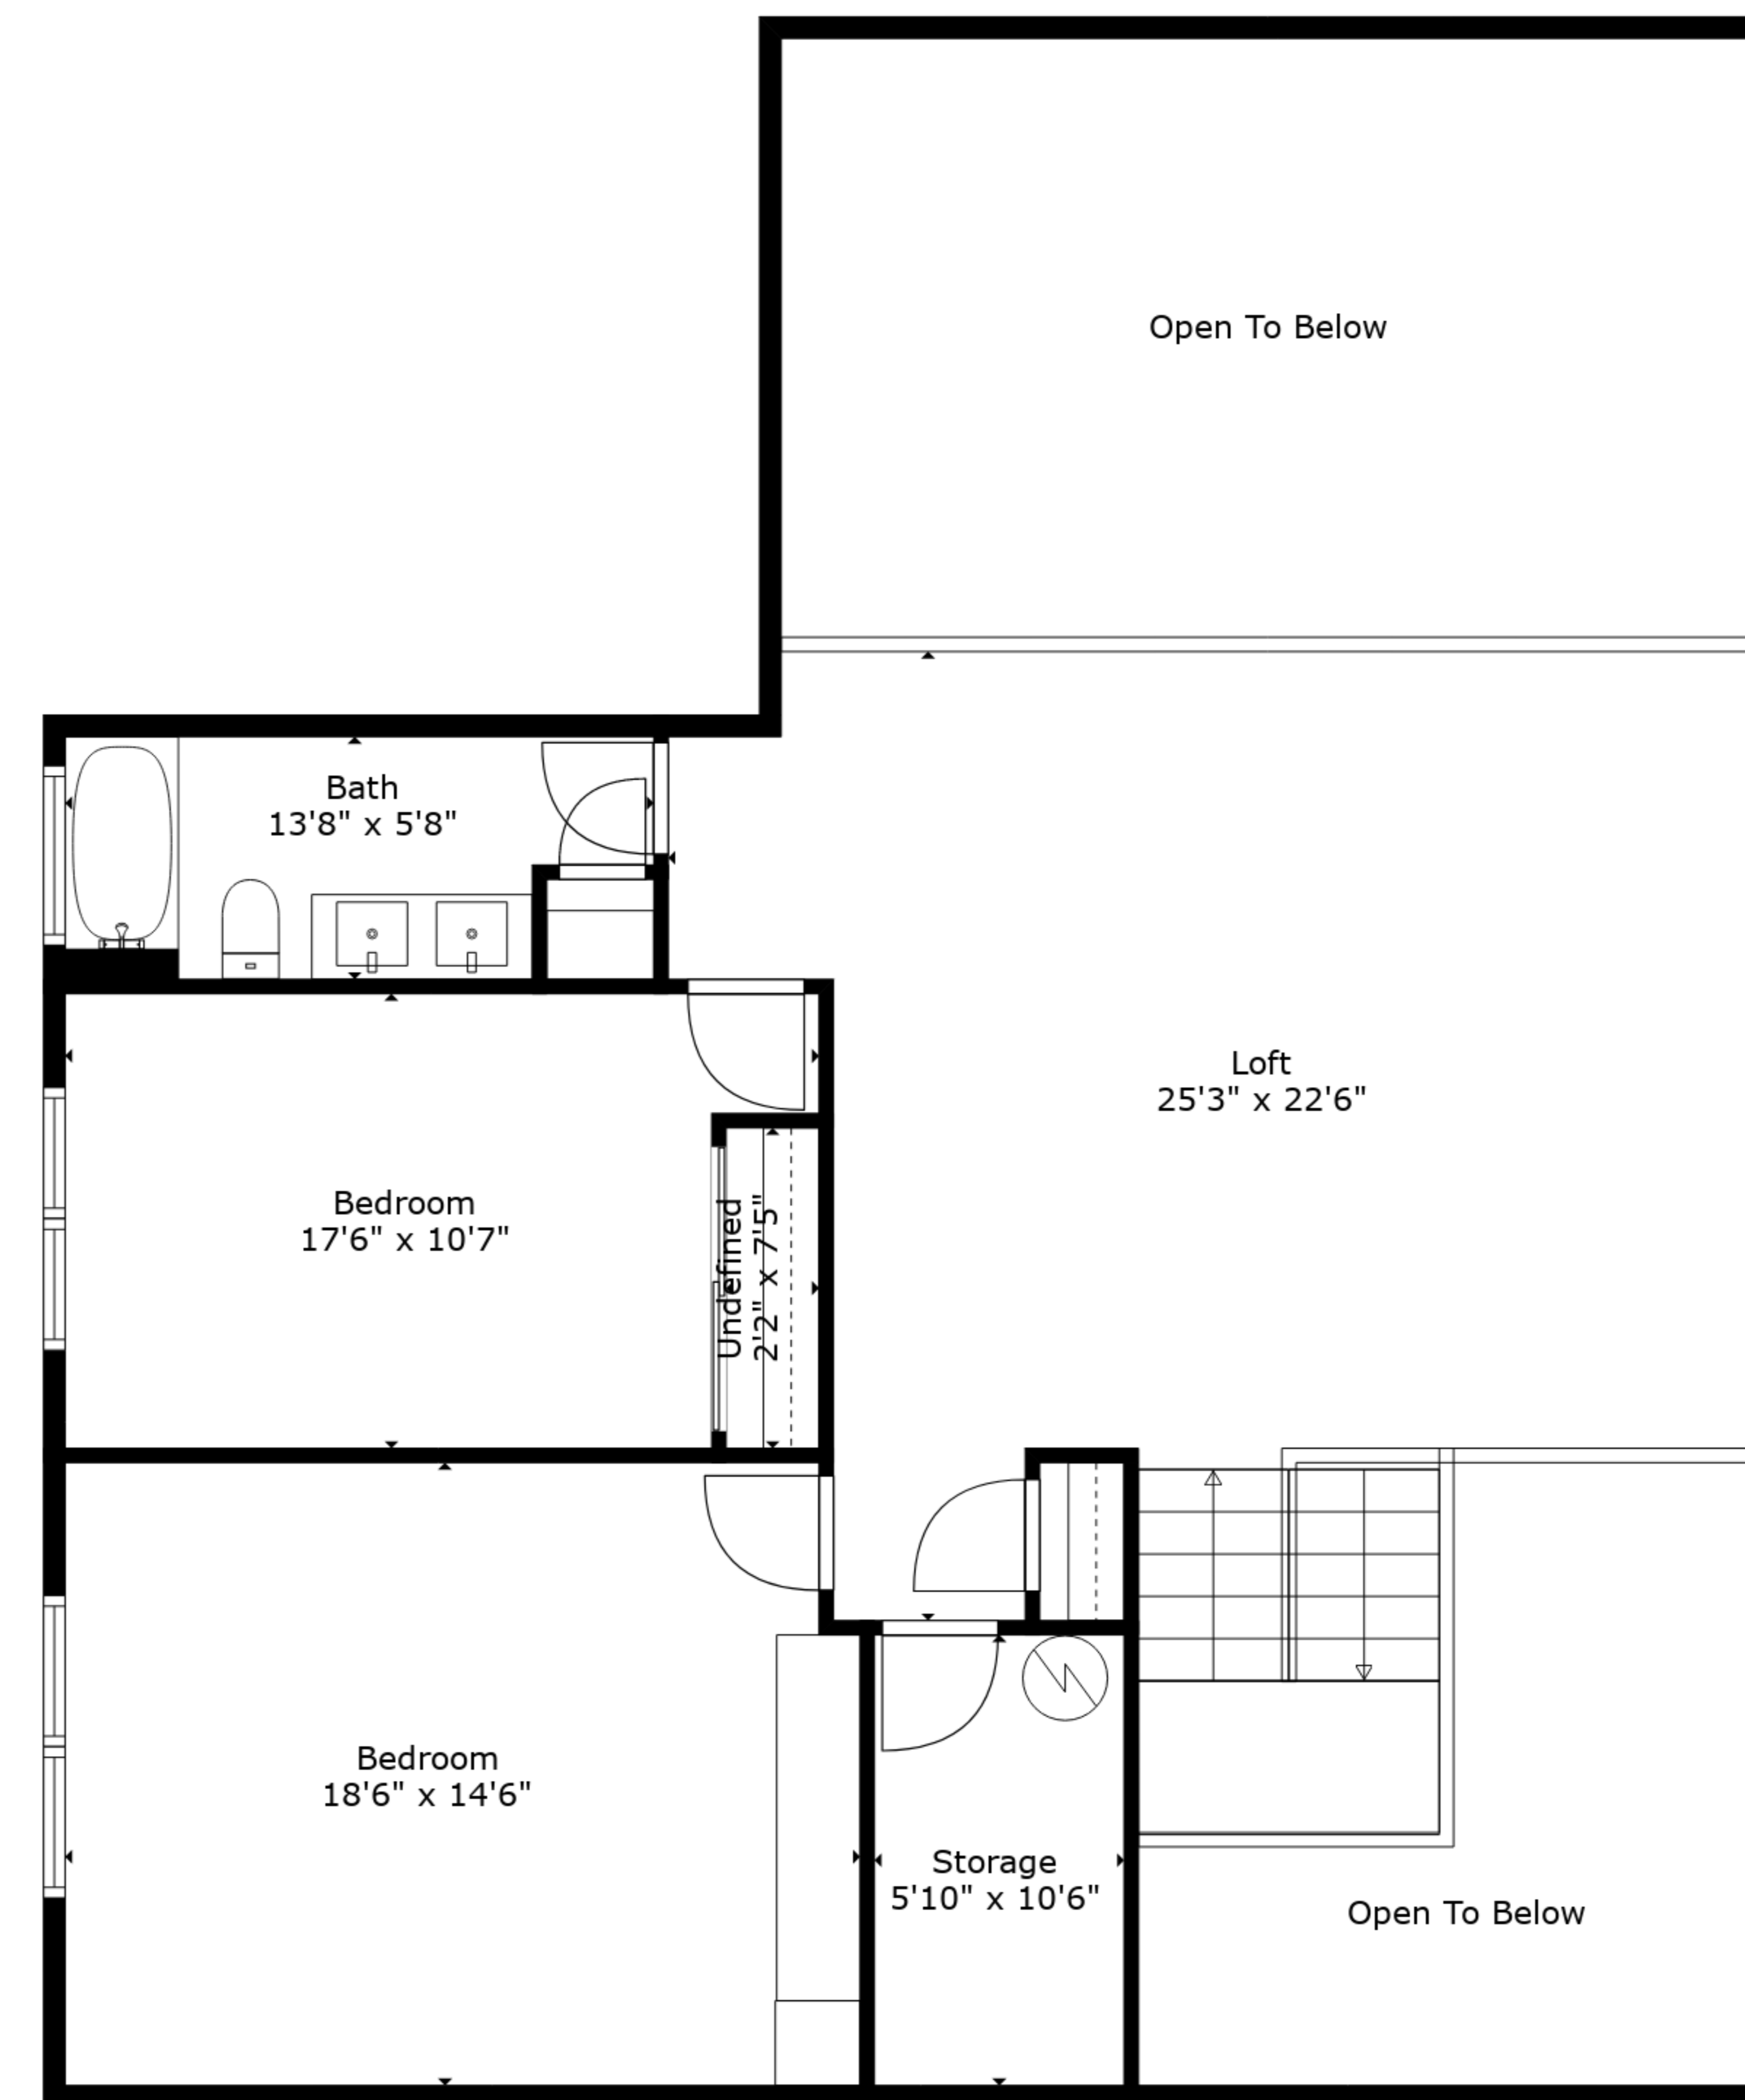

TOTAL: 3303 sq. ft  
 FLOOR 1: 2225 sq. ft, FLOOR 2: 1078 sq. ft  
 EXCLUDED AREAS: GARAGE: 408 sq. ft, STORAGE: 63 sq. ft, OPEN TO BELOW: 456 sq. ft

Sizes And Dimensions Are Approximate And For Reference Only. Actual May Vary.

Floor 1

Floor 2

TOTAL: 3303 sq. ft  
 FLOOR 1: 2225 sq. ft, FLOOR 2: 1078 sq. ft  
 EXCLUDED AREAS: GARAGE: 408 sq. ft, STORAGE: 63 sq. ft, OPEN TO BELOW: 456 sq. ft

Sizes And Dimensions Are Approximate And For Reference Only. Actual May Vary.