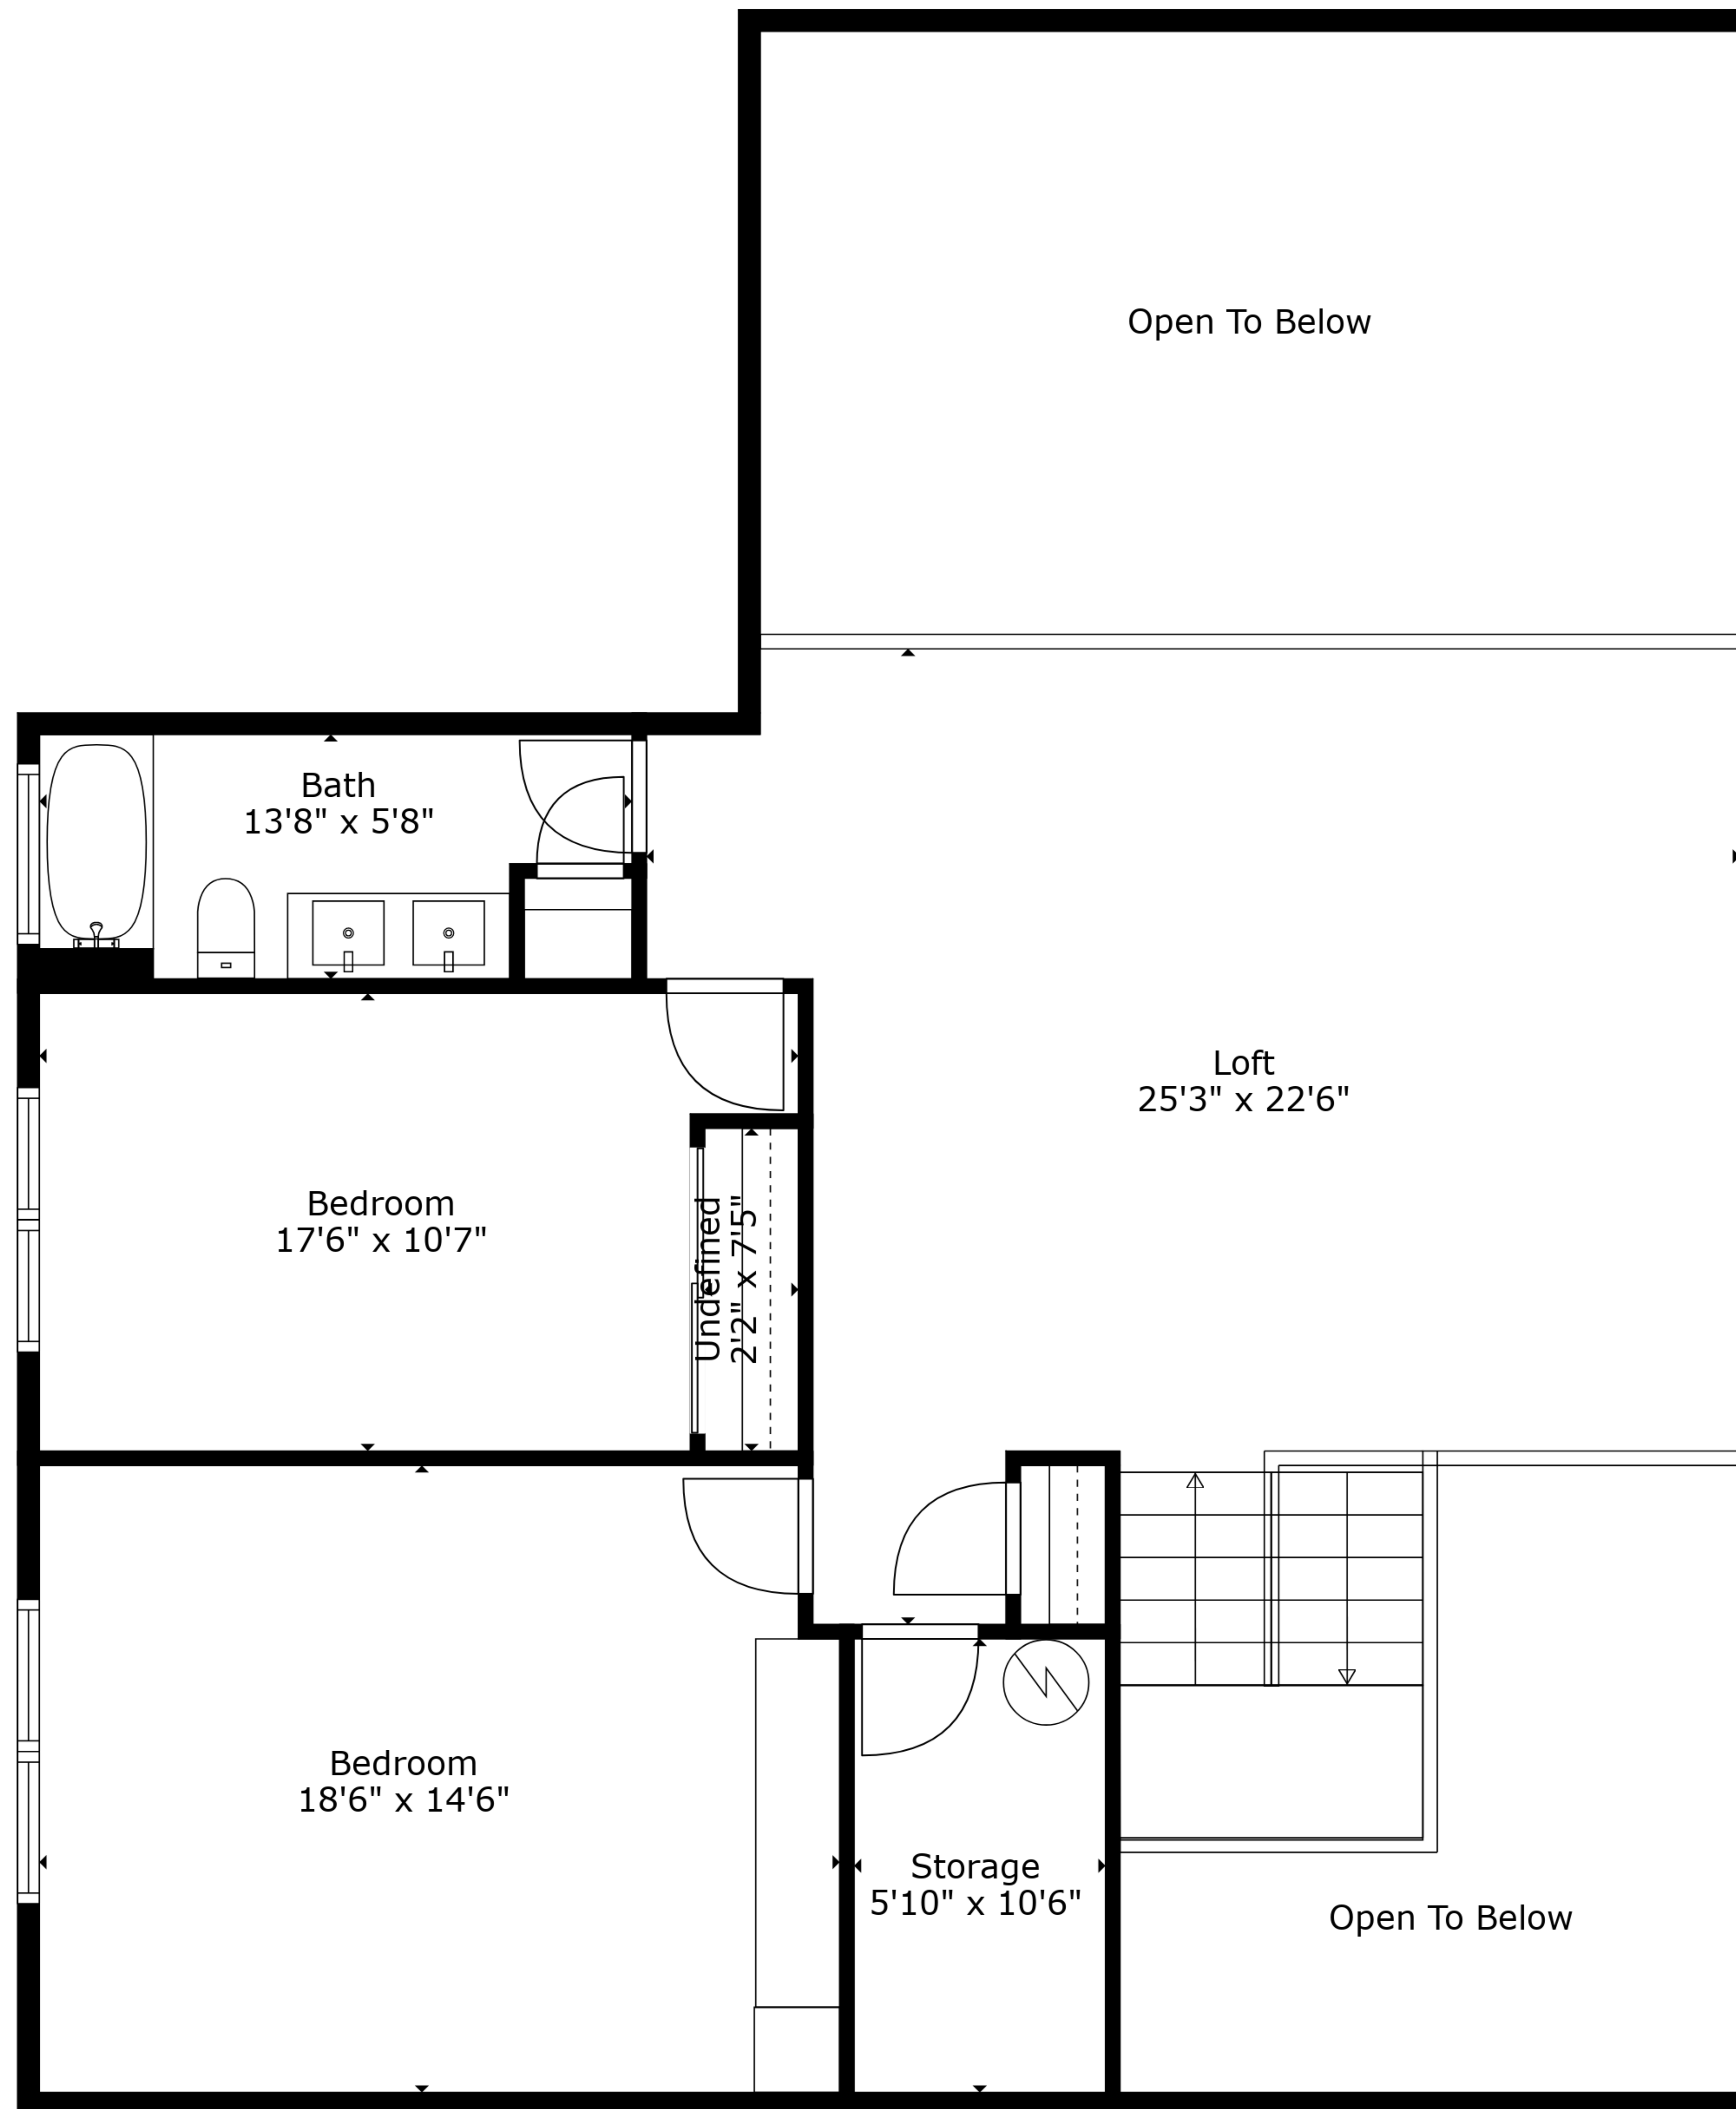

TOTAL: 3303 sq. ft  
 FLOOR 1: 2225 sq. ft, FLOOR 2: 1078 sq. ft  
 EXCLUDED AREAS: GARAGE: 408 sq. ft, STORAGE: 63 sq. ft, OPEN TO BELOW: 456 sq. ft

Sizes And Dimensions Are Approximate And For Reference Only. Actual May Vary.

Floor 1

Floor 2

TOTAL: 3303 sq. ft  
 FLOOR 1: 2225 sq. ft, FLOOR 2: 1078 sq. ft  
 EXCLUDED AREAS: GARAGE: 408 sq. ft, STORAGE: 63 sq. ft, OPEN TO BELOW: 456 sq. ft

Sizes And Dimensions Are Approximate And For Reference Only. Actual May Vary.