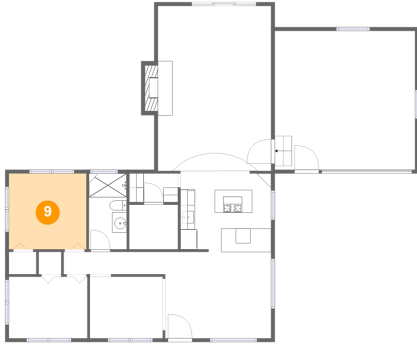

20437 Finley Street, Clinton Township, Macomb County, Michigan, United States, 48035

9 Floor 1 - Primary Bedroom

Dimensions: 10'6" x 10'4"
Area: 108 sq. ft
Counted as Living Area:
Yes

Heated: Yes
Finished: Yes
Enclosed: Yes
Contiguous:
Yes
Permitted: Yes
Wet Space: No
Addition: No
Conversion: No