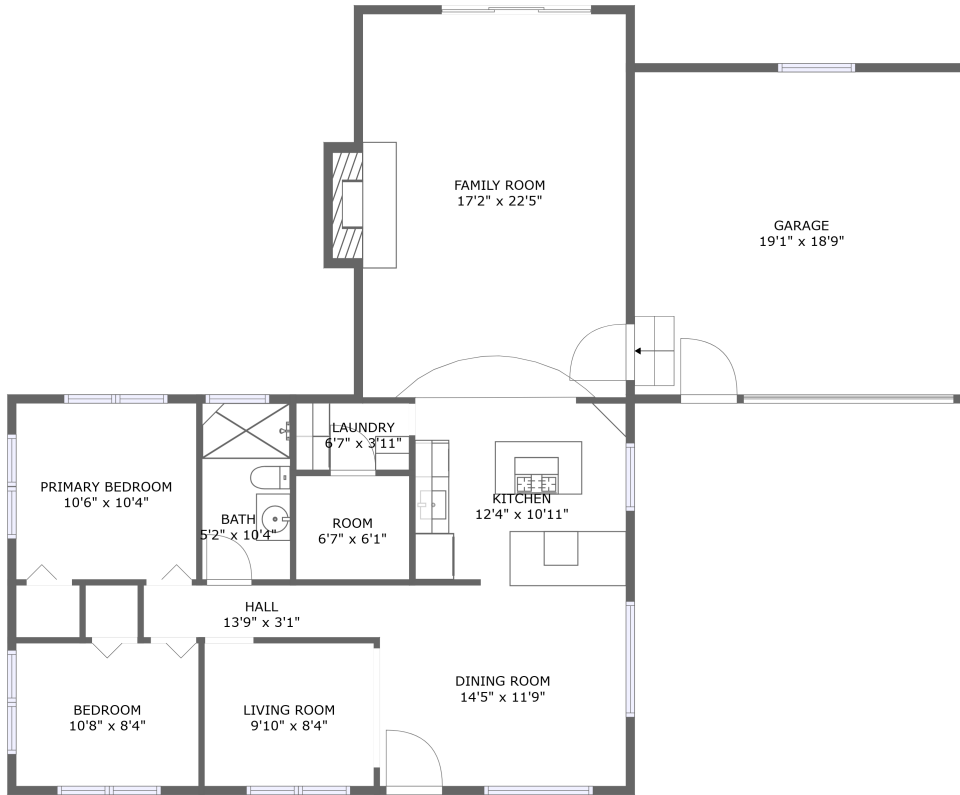

20437 Finley Street, Clinton Township, Macomb County, Michigan, United States, 48035

Property Summary

1 garages

2 bedrooms

1 bathrooms

0 half baths

1 floors

1,201 Gross Living Area sqft

1,630 total sqft