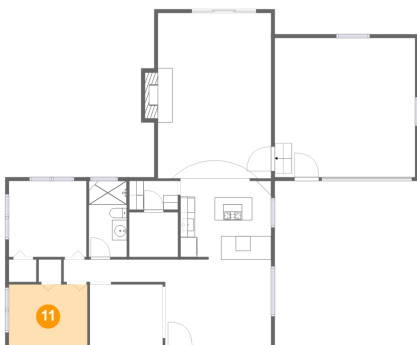

11 Floor 1 - Bedroom

Dimensions: 10'8" x 8'4"
Area: 89 sq. ft
Counted as Living Area:
Yes

Heated: Yes
Finished: Yes
Enclosed: Yes
Contiguous:
Yes
Permitted: Yes
Wet Space: No
Addition: No
Conversion: No