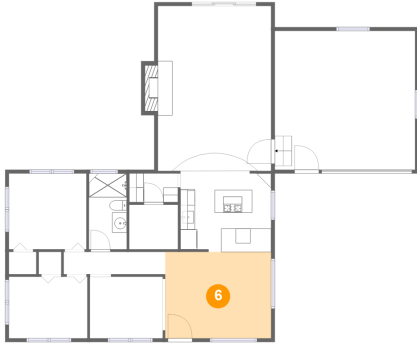

20437 Finley Street, Clinton Township, Macomb County, Michigan, United States, 48035

6 Floor 1 - Dining Room

Dimensions: 14'5" x 11'9"
Area: 169 sq. ft
Counted as Living Area:
Yes

Heated: Yes
Finished: Yes
Enclosed: Yes
Contiguous:
Yes
Permitted: Yes
Wet Space: No
Addition: No
Conversion: No