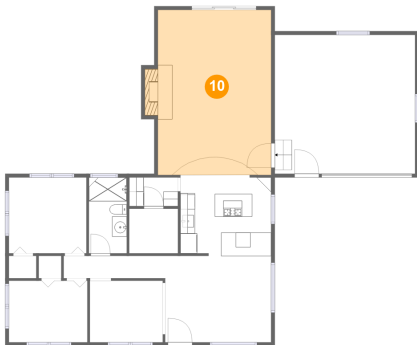

10 Floor 1 - Family Room

Dimensions: 17'2" x 22'5"
Area: 356 sq. ft
Counted as Living Area:
Yes

Heated: Yes
Finished: Yes
Enclosed: Yes
Contiguous:
Yes
Permitted: Yes
Wet Space: No
Addition: No
Conversion: No