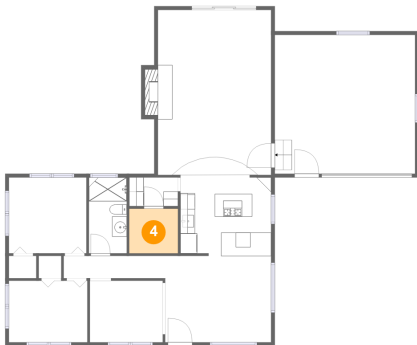

4 Floor 1 - Room

Dimensions: 6'7" x 6'1"
Area: 40 sq. ft
Counted as Living Area:
Yes

Heated: Yes
Finished: Yes
Enclosed: Yes
Contiguous:
Yes
Permitted: Yes
Wet Space: No
Addition: No
Conversion: No