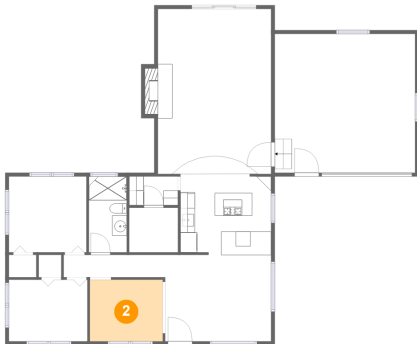

 **1,630** total sqft

20437 Finley Street, Clinton Township, Macomb County, Michigan, United States, 48035

Room Dimensions

Floor 1

Total sqft: 1630

Living area: 1201

#	Room name	Dimensions	Area (sqft)	Counted as Living Area
1	Hall	13'9" x 3'1"	42 sq. ft	Yes
2	Living Room	9'10" x 8'4"	83 sq. ft	Yes
3	Kitchen	12'4" x 10'11"	133 sq. ft	Yes
4	Room	6'7" x 6'1"	40 sq. ft	Yes
5	Laundry	6'7" x 3'11"	26 sq. ft	No
6	Dining Room	14'5" x 11'9"	169 sq. ft	Yes
7	Bath	5'2" x 10'4"	53 sq. ft	Yes
8	Garage	19'1" x 18'9"	359 sq. ft	No
9	Primary Bedroom	10'6" x 10'4"	108 sq. ft	Yes
10	Family Room	17'2" x 22'5"	356 sq. ft	Yes
11	Bedroom	10'8" x 8'4"	89 sq. ft	Yes

1 Floor 1 - Hall

Dimensions: 13'9" x 3'1"
Area: 42 sq. ft
Counted as Living Area:
Yes

Heated: Yes
Finished: Yes
Enclosed: Yes
Contiguous:
Yes
Permitted: Yes
Wet Space: No
Addition: No
Conversion: No

2 Floor 1 - Living Room

Dimensions: 9'10" x 8'4"
Area: 83 sq. ft
Counted as Living Area:
Yes

Heated: Yes
Finished: Yes
Enclosed: Yes
Contiguous:
Yes
Permitted: Yes
Wet Space: No
Addition: No
Conversion: No

20437 Finley Street, Clinton Township, Macomb County, Michigan, United States, 48035

3 Floor 1 - Kitchen

Dimensions: 12'4" x 10'11"
Area: 133 sq. ft
Counted as Living Area:
Yes

Heated: Yes
Finished: Yes
Enclosed: Yes
Contiguous:
Yes
Permitted: Yes
Wet Space: No
Addition: No
Conversion: No