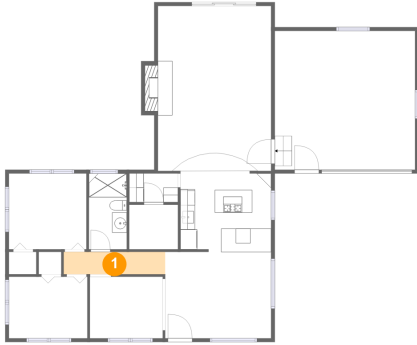

 **1,630** total sqft

20437 Finley Street, Clinton Township, Macomb County, Michigan, United States, 48035

Room Dimensions

Floor 1

Total sqft: 1630

Living area: 1201

#	Room name	Dimensions	Area (sqft)	Counted as Living Area
1	Hall	13'9" x 3'1"	42 sq. ft	Yes
2	Living Room	9'10" x 8'4"	83 sq. ft	Yes
3	Kitchen	12'4" x 10'11"	133 sq. ft	Yes
4	Room	6'7" x 6'1"	40 sq. ft	Yes
5	Laundry	6'7" x 3'11"	26 sq. ft	No
6	Dining Room	14'5" x 11'9"	169 sq. ft	Yes
7	Bath	5'2" x 10'4"	53 sq. ft	Yes
8	Garage	19'1" x 18'9"	359 sq. ft	No
9	Primary Bedroom	10'6" x 10'4"	108 sq. ft	Yes
10	Family Room	17'2" x 22'5"	356 sq. ft	Yes
11	Bedroom	10'8" x 8'4"	89 sq. ft	Yes

1 Floor 1 - Hall

Dimensions: 13'9" x 3'1"
Area: 42 sq. ft
Counted as Living Area:
Yes

Heated: Yes
Finished: Yes
Enclosed: Yes
Contiguous:
Yes
Permitted: Yes
Wet Space: No
Addition: No
Conversion: No

2 Floor 1 - Living Room