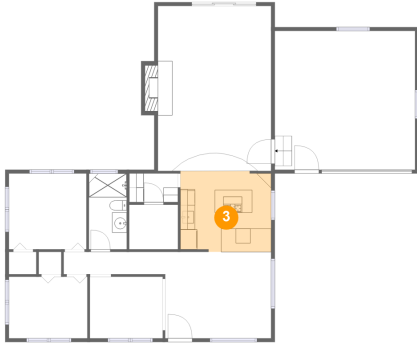

1 Floor 1 - Hall

Dimensions: 13'9" x 3'1"
Area: 42 sq. ft
Counted as Living Area:
Yes

Heated: Yes
Finished: Yes
Enclosed: Yes
Contiguous:
Yes
Permitted: Yes
Wet Space: No
Addition: No
Conversion: No

2 Floor 1 - Living Room

Dimensions: 9'10" x 8'4"
Area: 83 sq. ft
Counted as Living Area:
Yes

Heated: Yes
Finished: Yes
Enclosed: Yes
Contiguous:
Yes
Permitted: Yes
Wet Space: No
Addition: No
Conversion: No

20437 Finley Street, Clinton Township, Macomb County, Michigan, United States, 48035

3 Floor 1 - Kitchen

Dimensions: 12'4" x 10'11"
Area: 133 sq. ft
Counted as Living Area:
Yes

Heated: Yes
Finished: Yes
Enclosed: Yes
Contiguous:
Yes
Permitted: Yes
Wet Space: No
Addition: No
Conversion: No