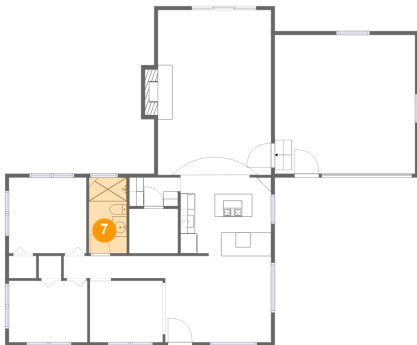

7 Floor 1 - Bath

Dimensions: 5'2" x 10'4"
Area: 53 sq. ft
Counted as Living Area:
Yes

Heated: Yes
Finished: Yes
Enclosed: Yes
Contiguous:
Yes
Permitted: Yes
Wet Space: Yes
Addition: No
Conversion: No