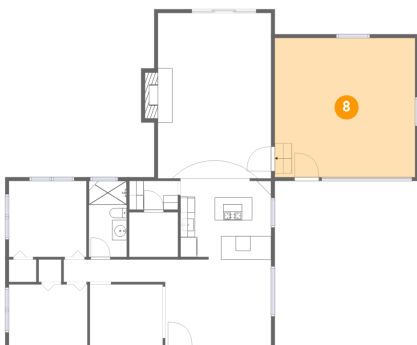

Dimensions: 6'7" x 3'11"
Area: 26 sq. ft
Counted as Living Area: No

Heated: Yes
Finished: Yes
Enclosed: Yes
Contiguous: Yes
Permitted: Yes
Wet Space: No
Addition: No
Conversion: No

20437 Finley Street, Clinton Township, Macomb County, Michigan, United States, 48035

6 Floor 1 - Dining Room

Dimensions: 14'5" x 11'9"
Area: 169 sq. ft
Counted as Living Area:
Yes

Heated: Yes
Finished: Yes
Enclosed: Yes
Contiguous:
Yes
Permitted: Yes
Wet Space: No
Addition: No
Conversion: No

Dimensions: 19'1" x 18'9"
Area: 359 sq. ft
Counted as Living Area: No

Heated: No
Finished: No
Enclosed: Yes
Contiguous: Yes
Permitted: Yes
Wet Space: No
Addition: No
Conversion: No

20437 Finley Street, Clinton Township, Macomb County, Michigan, United States, 48035