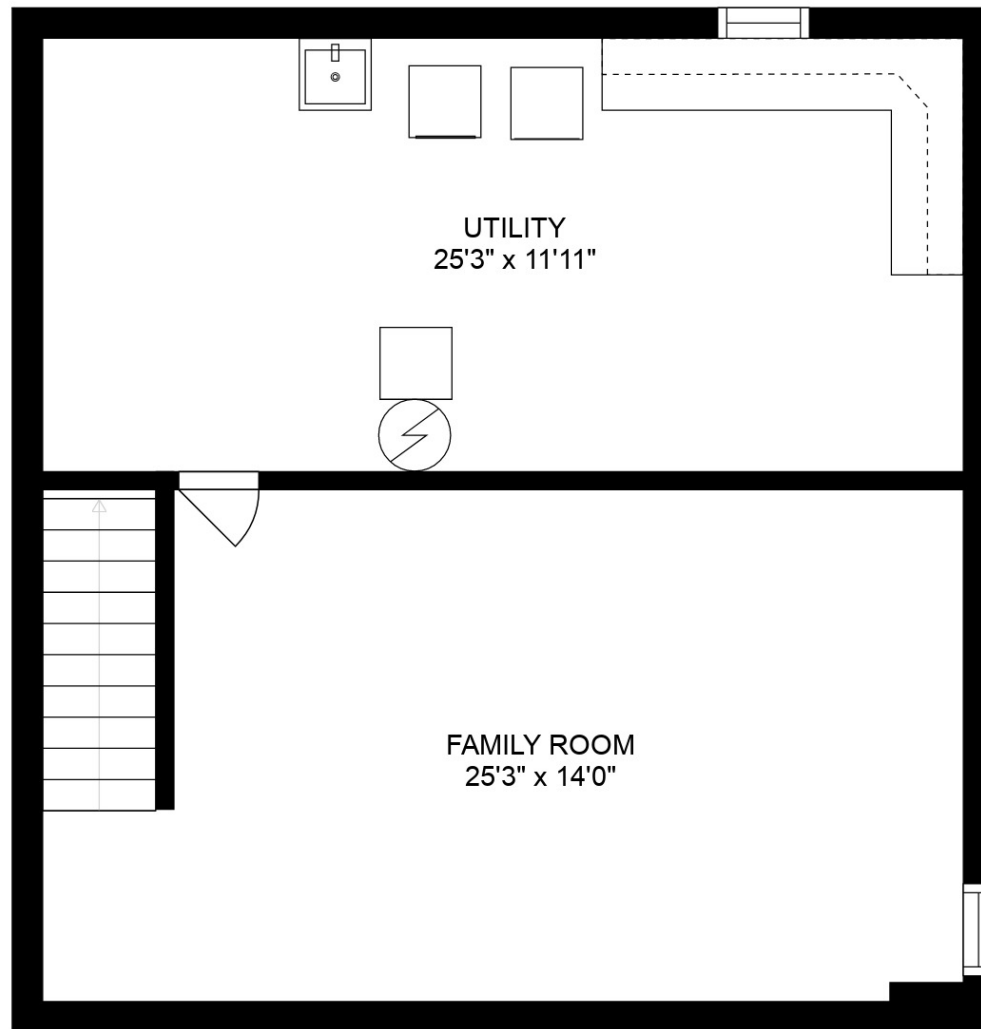

Estimated areas

SIZES AND DIMENSIONS ARE APPROXIMATE. ACTUAL MAY VARY.