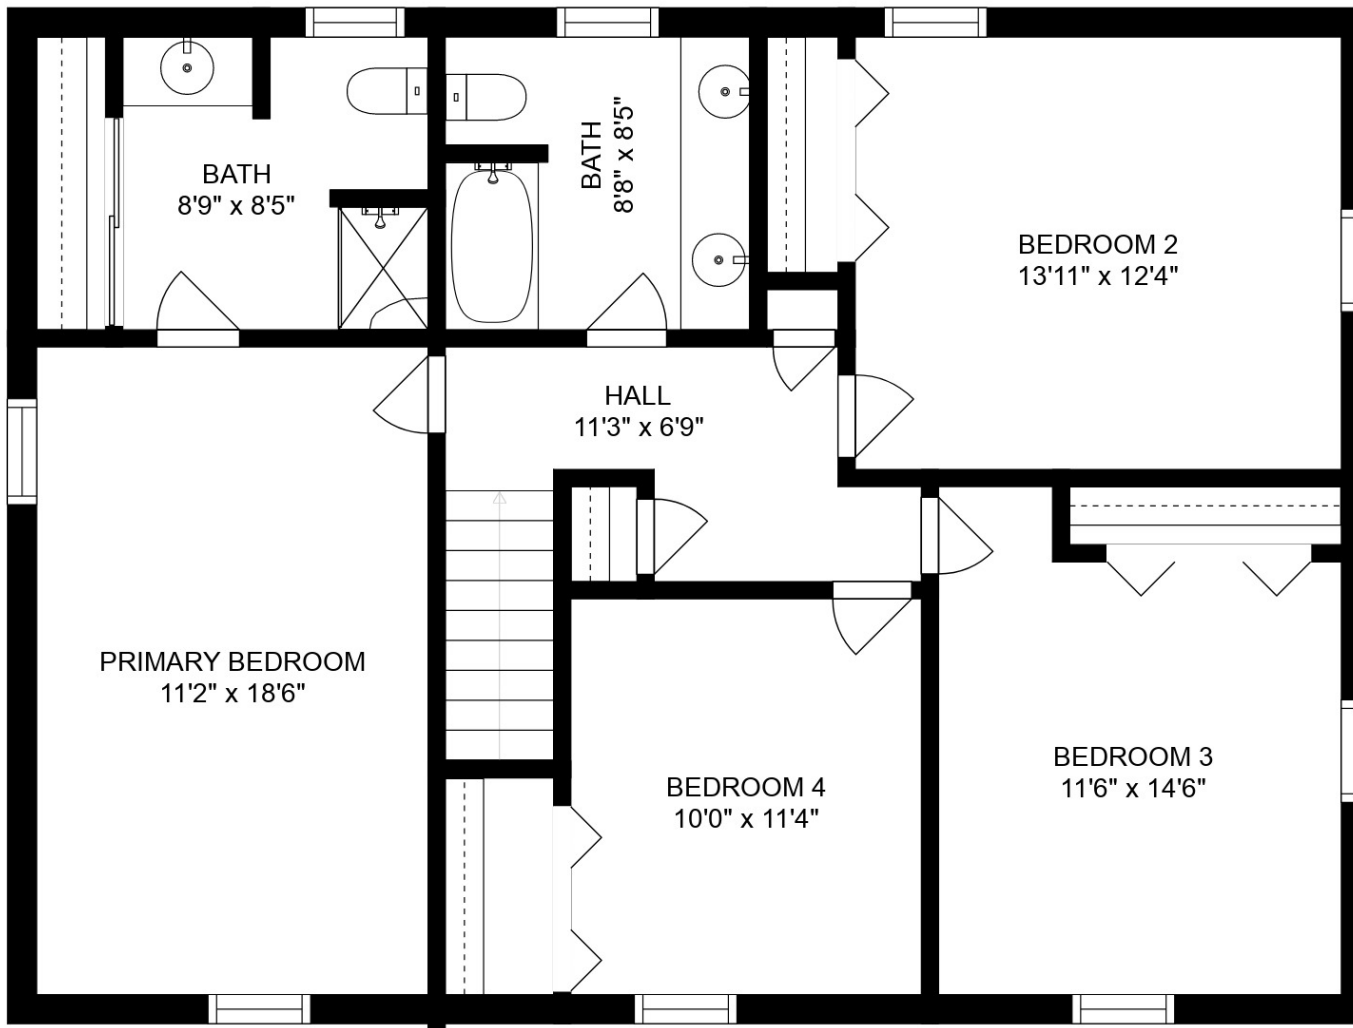

Estimated areas

SIZES AND DIMENSIONS ARE APPROXIMATE. ACTUAL MAY VARY.