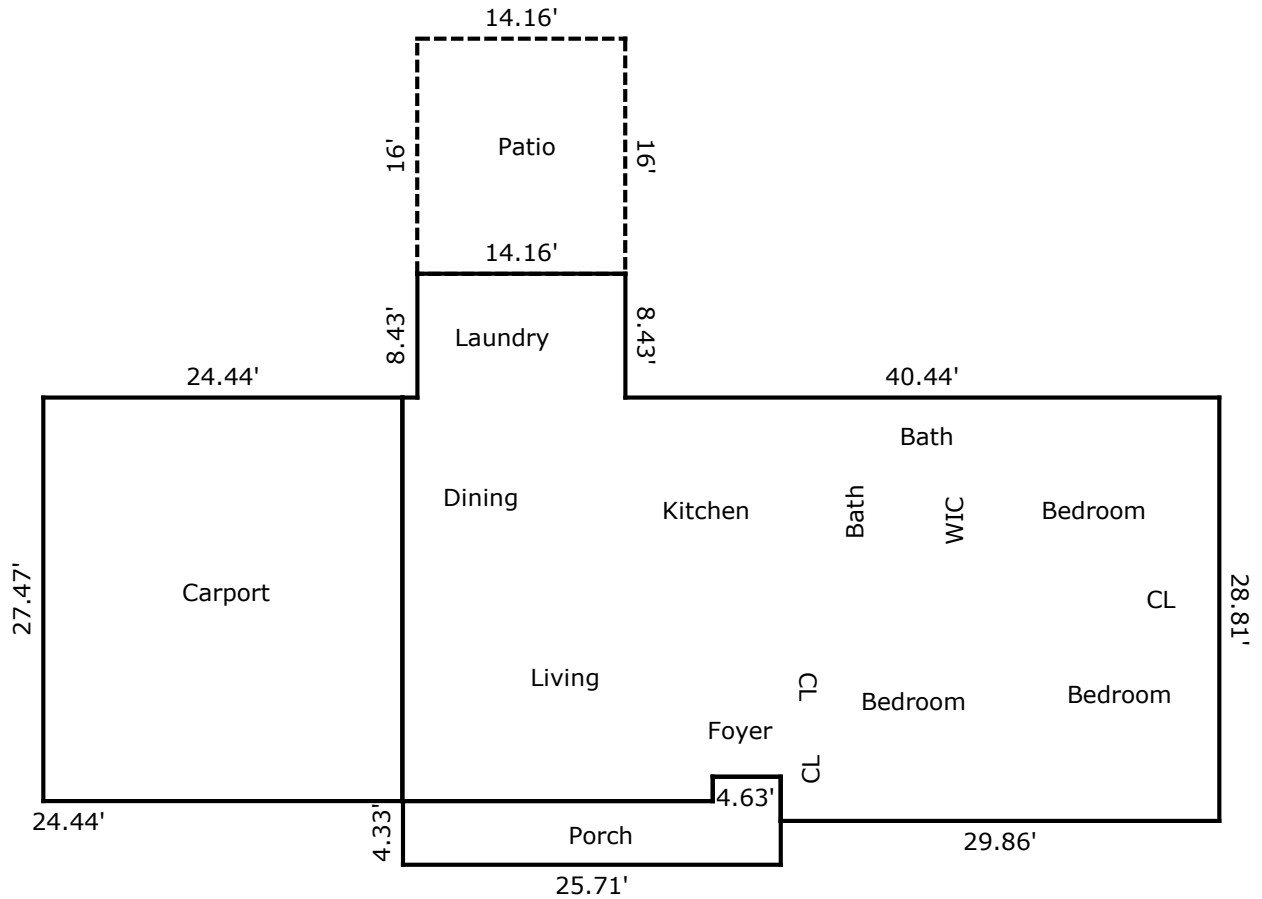

Building Sketch

Borrower/Client				
Property Address 3854 Spirit Road				
City	Heath Springs	County	State SC	Zip Code 29058
Lender				

TOTAL Sketch by a la mode

Area Calculations Summary

Living Area	
Main Level	1679.58 Sq ft
Total Living Area (Rounded):	1680 Sq ft
Non-living Area	
Attached Carport	671.37 Sq ft
Porch	119.01 Sq ft
Patio	226.56 Sq ft

Building Sketch

Borrower/Client				
Property Address 3854 Spirit Road				
City	Heath Springs	County	State SC	Zip Code 29058
Lender				

TOTAL Sketch by a la mode

Area Calculations Summary

Non-living Area	
Carport	621.75 Sq ft
Detached Garage	577.2 Sq ft
Carport	357.48 Sq ft
Metal Building	1031.42 Sq ft