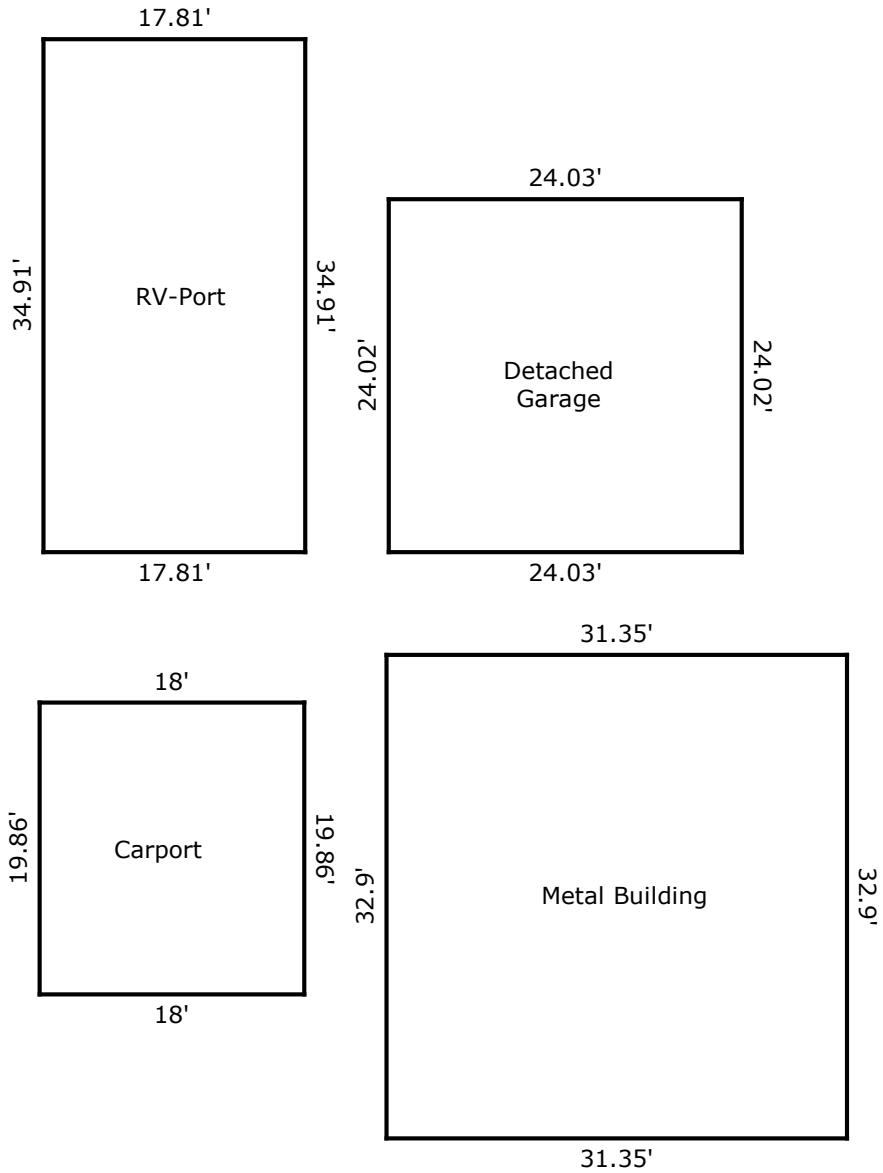

Building Sketch

Borrower/Client				
Property Address 3854 Spirit Road				
City	Heath Springs	County	State SC	Zip Code 29058
Lender				

TOTAL Sketch by a la mode

Area Calculations Summary

Living Area	
Main Level	1679.58 Sq ft
Total Living Area (Rounded):	1680 Sq ft
Non-living Area	
Attached Carport	671.37 Sq ft
Porch	119.01 Sq ft
Patio	226.56 Sq ft

Building Sketch

Borrower/Client				
Property Address 3854 Spirit Road				
City	Heath Springs	County	State SC	Zip Code 29058
Lender				

TOTAL Sketch by a la mode

Area Calculations Summary

Non-living Area	
Carport	621.75 Sq ft
Detached Garage	577.2 Sq ft
Carport	357.48 Sq ft
Metal Building	1031.42 Sq ft