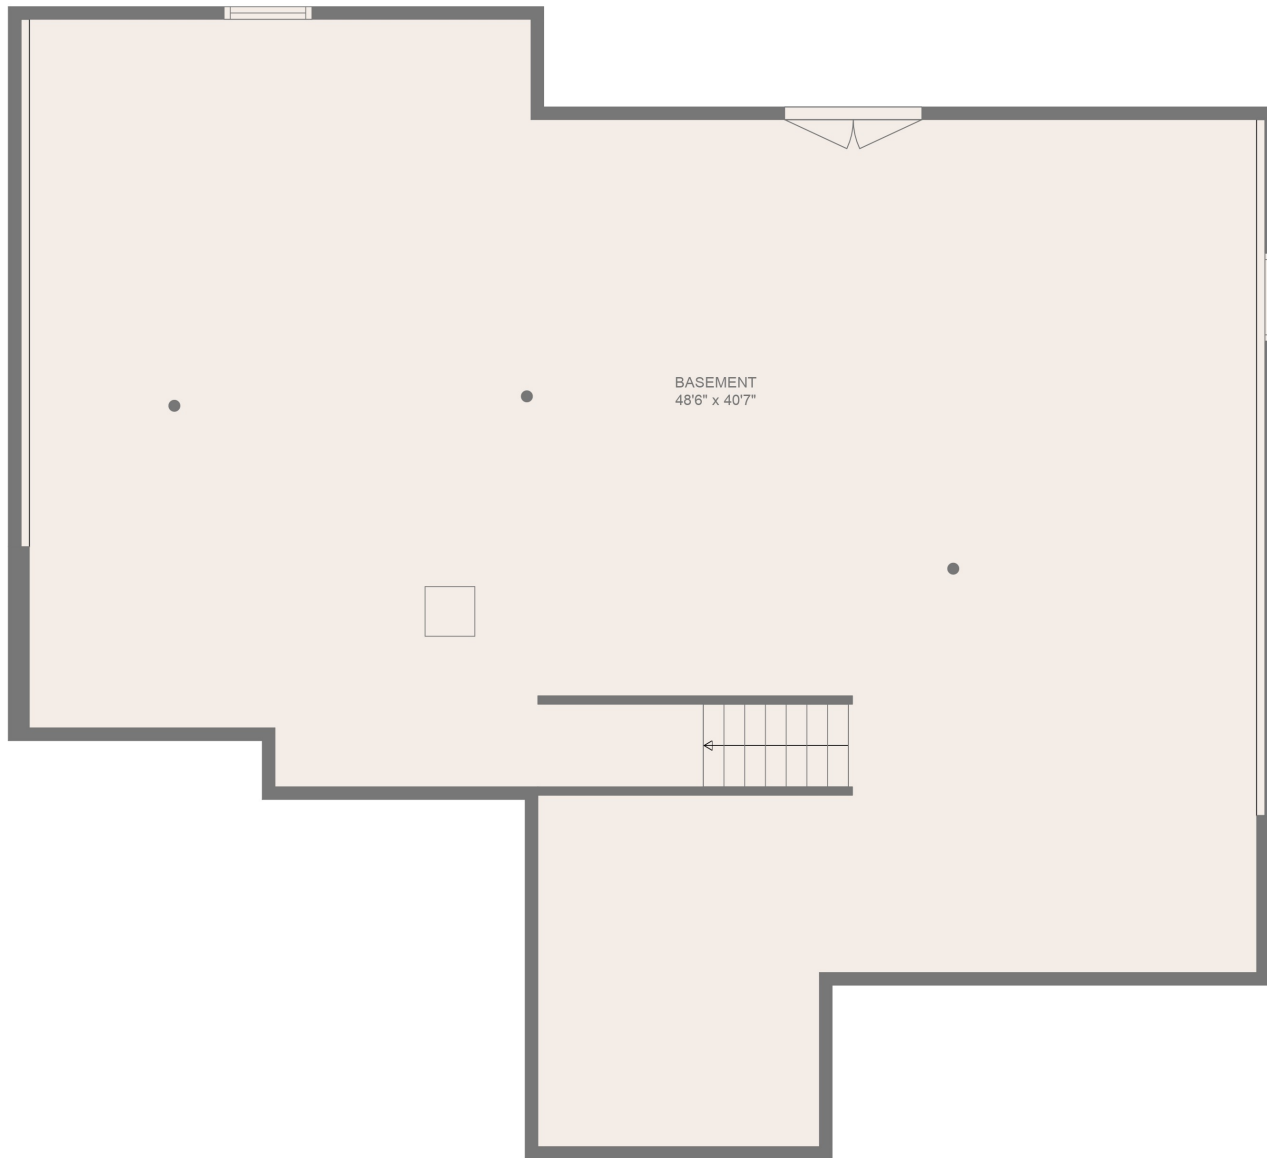

Total scanned area: 5030 sq. ft

MEASUREMENTS ARE CALCULATED BY CUBICASA TECHNOLOGY. DEEMED HIGHLY RELIABLE BUT NOT GUARANTEED.

Total scanned area: 5030 sq. ft

MEASUREMENTS ARE CALCULATED BY CUBICASA TECHNOLOGY. DEEMED HIGHLY RELIABLE BUT NOT GUARANTEED.

Total scanned area: 5030 sq. ft

MEASUREMENTS ARE CALCULATED BY CUBICASA TECHNOLOGY. DEEMED HIGHLY RELIABLE BUT NOT GUARANTEED.

BASEMENT
48'6" x 40'7"

Total scanned area: 5030 sq. ft

MEASUREMENTS ARE CALCULATED BY CUBICASA TECHNOLOGY. DEEMED HIGHLY RELIABLE BUT NOT GUARANTEED.