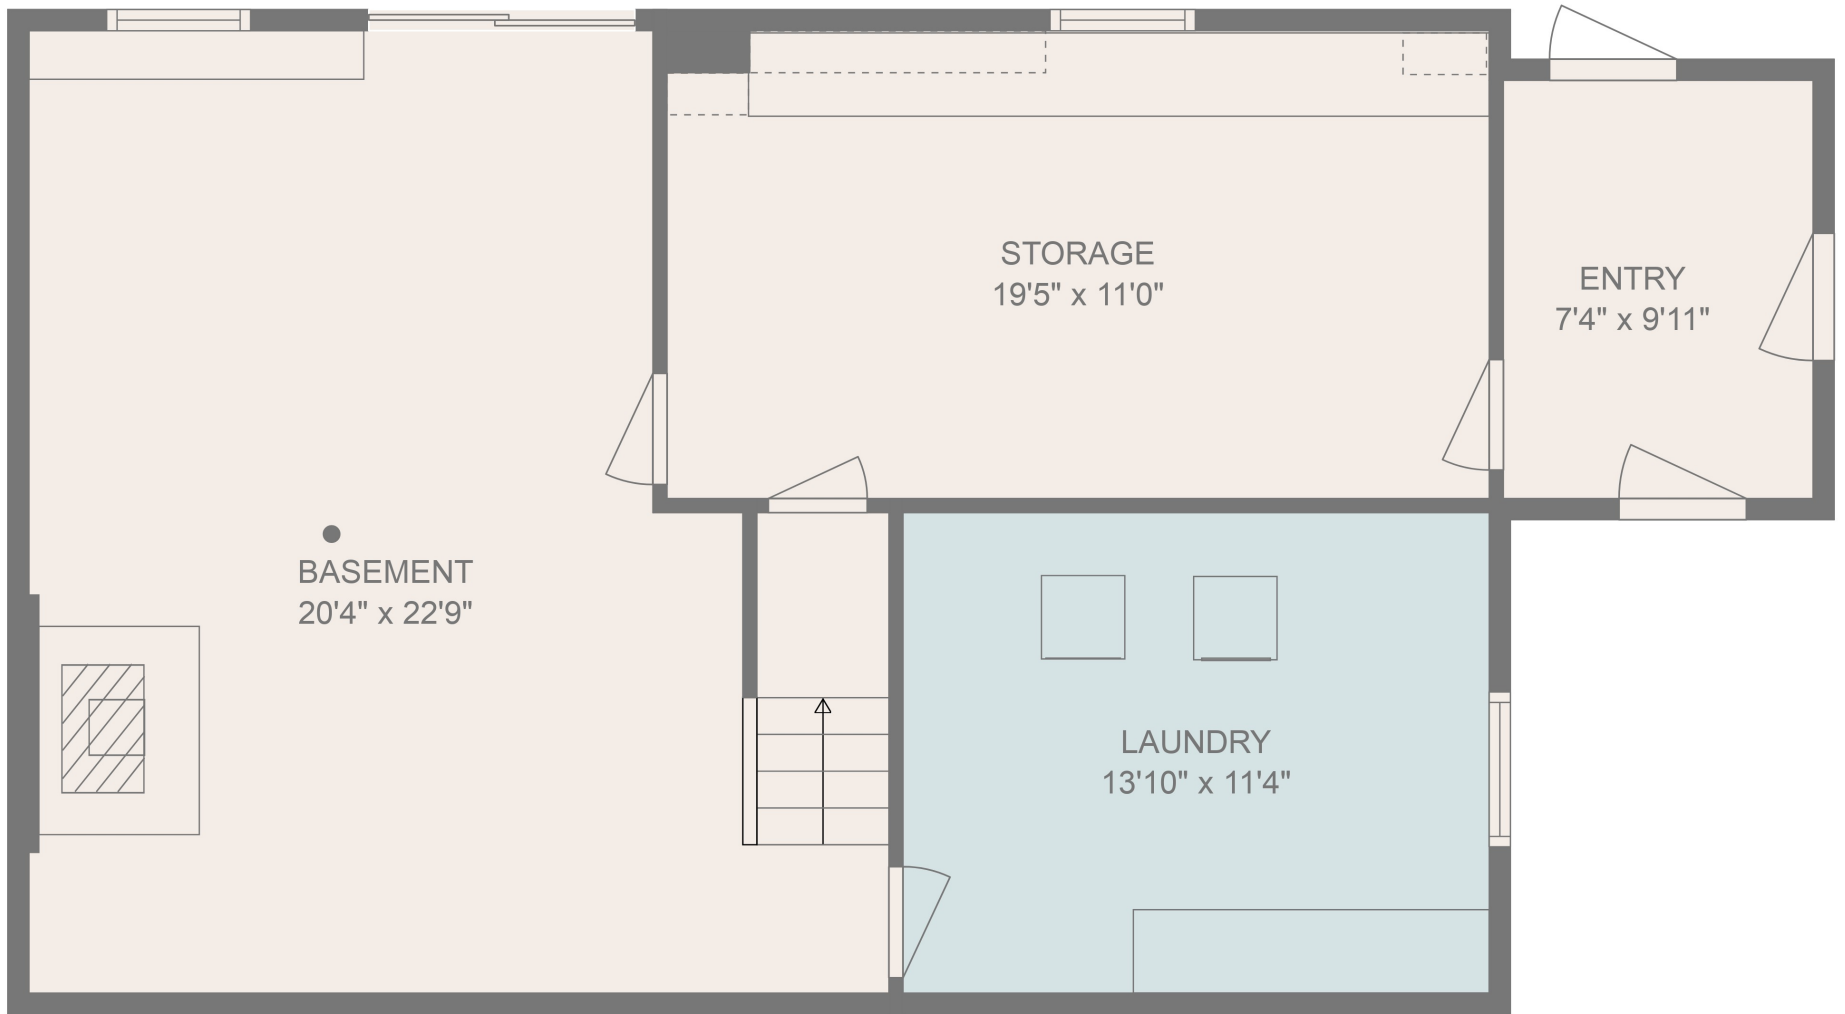

FLOOR 2

FLOOR 3

FLOOR 1

Total scanned area: 3228 sq. ft

FLOOR PLAN CREATED BY CUBICASA APP. MEASUREMENTS DEEMED HIGHLY RELIABLE BUT NOT GUARANTEED.

Total scanned area: 3228 sq. ft

FLOOR PLAN CREATED BY CUBICASA APP. MEASUREMENTS DEEMED HIGHLY RELIABLE BUT NOT GUARANTEED.

Total scanned area: 3228 sq. ft

FLOOR PLAN CREATED BY CUBICASA APP. MEASUREMENTS DEEMED HIGHLY RELIABLE BUT NOT GUARANTEED.

Total scanned area: 3228 sq. ft

FLOOR PLAN CREATED BY CUBICASA APP. MEASUREMENTS DEEMED HIGHLY RELIABLE BUT NOT GUARANTEED.