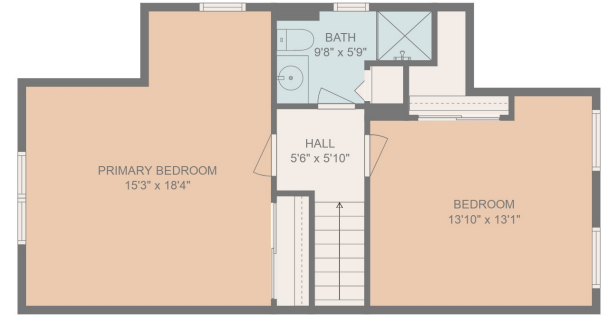

FLOOR 2

FLOOR 3

FLOOR 1

Total scanned area: 3228 sq. ft

FLOOR PLAN CREATED BY CUBICASA APP. MEASUREMENTS DEEMED HIGHLY RELIABLE BUT NOT GUARANTEED.

Total scanned area: 3228 sq. ft

FLOOR PLAN CREATED BY CUBICASA APP. MEASUREMENTS DEEMED HIGHLY RELIABLE BUT NOT GUARANTEED.

Total scanned area: 3228 sq. ft

FLOOR PLAN CREATED BY CUBICASA APP. MEASUREMENTS DEEMED HIGHLY RELIABLE BUT NOT GUARANTEED.

Total scanned area: 3228 sq. ft

FLOOR PLAN CREATED BY CUBICASA APP. MEASUREMENTS DEEMED HIGHLY RELIABLE BUT NOT GUARANTEED.