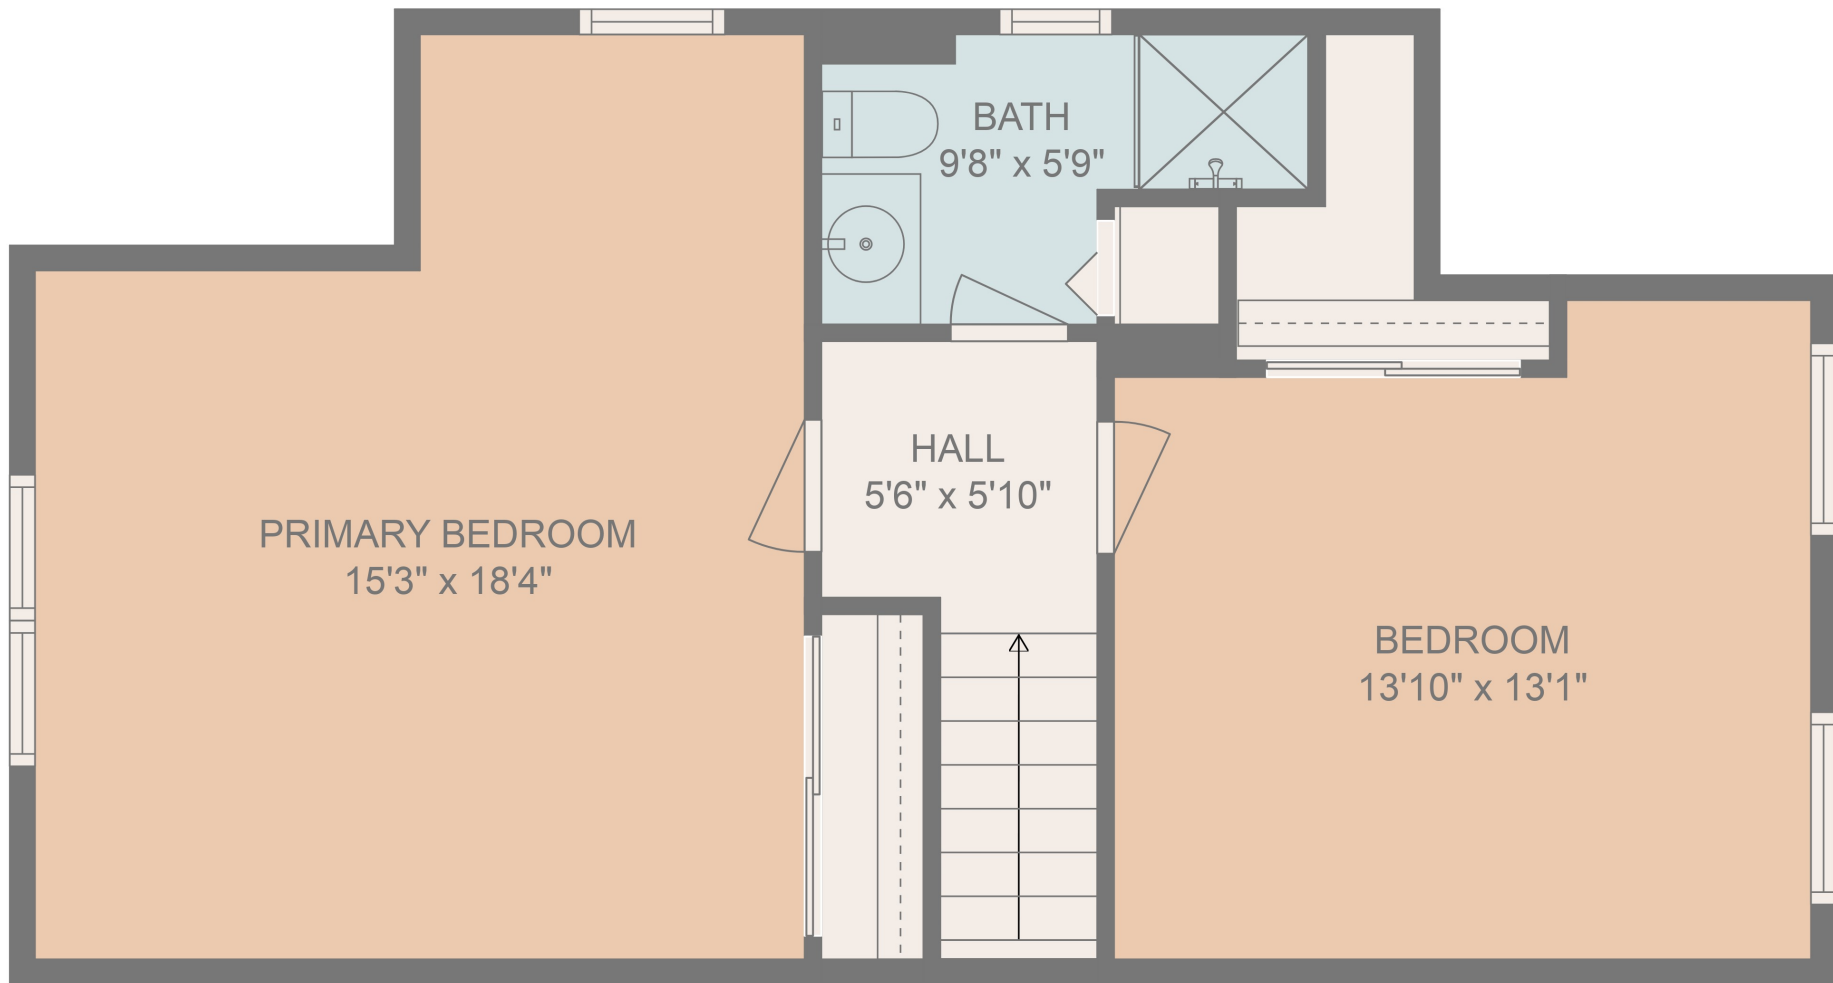

FLOOR 2

FLOOR 3

FLOOR 1

Total scanned area: 3228 sq. ft

FLOOR PLAN CREATED BY CUBICASA APP. MEASUREMENTS DEEMED HIGHLY RELIABLE BUT NOT GUARANTEED.

Total scanned area: 3228 sq. ft

FLOOR PLAN CREATED BY CUBICASA APP. MEASUREMENTS DEEMED HIGHLY RELIABLE BUT NOT GUARANTEED.

Total scanned area: 3228 sq. ft

FLOOR PLAN CREATED BY CUBICASA APP. MEASUREMENTS DEEMED HIGHLY RELIABLE BUT NOT GUARANTEED.

Total scanned area: 3228 sq. ft

FLOOR PLAN CREATED BY CUBICASA APP. MEASUREMENTS DEEMED HIGHLY RELIABLE BUT NOT GUARANTEED.