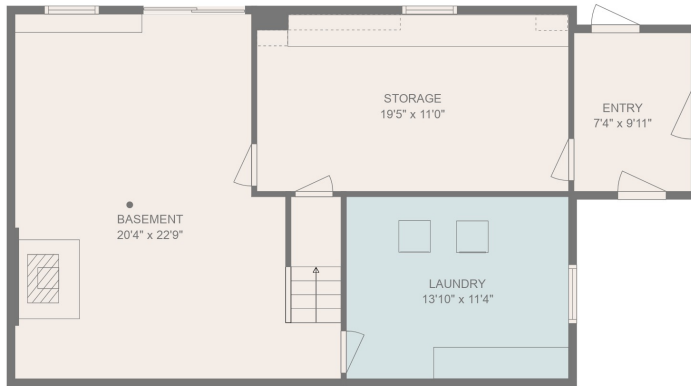

FLOOR 2

FLOOR 3

FLOOR 1

Total scanned area: 3228 sq. ft

FLOOR PLAN CREATED BY CUBICASA APP. MEASUREMENTS DEEMED HIGHLY RELIABLE BUT NOT GUARANTEED.

Total scanned area: 3228 sq. ft

FLOOR PLAN CREATED BY CUBICASA APP. MEASUREMENTS DEEMED HIGHLY RELIABLE BUT NOT GUARANTEED.

Total scanned area: 3228 sq. ft

FLOOR PLAN CREATED BY CUBICASA APP. MEASUREMENTS DEEMED HIGHLY RELIABLE BUT NOT GUARANTEED.

Total scanned area: 3228 sq. ft

FLOOR PLAN CREATED BY CUBICASA APP. MEASUREMENTS DEEMED HIGHLY RELIABLE BUT NOT GUARANTEED.