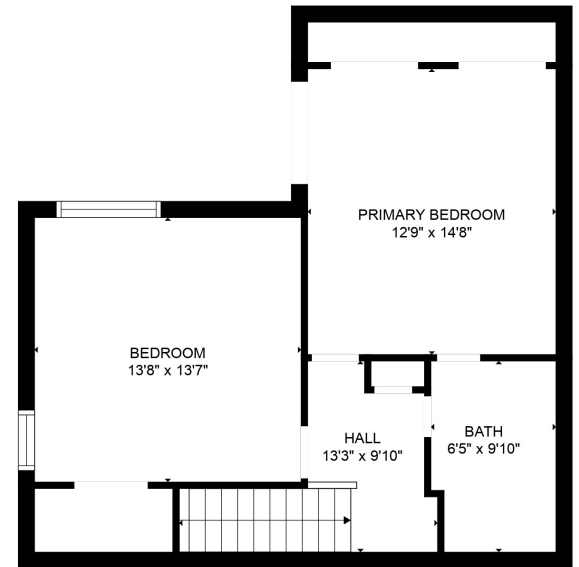

FLOOR 1

FLOOR 2

FLOOR 3

Total scanned area: 2364 sq. ft

SIZES AND DIMENSIONS ARE APPROXIMATE, ACTUAL MAY VARY.

Total scanned area: 2364 sq. ft

SIZES AND DIMENSIONS ARE APPROXIMATE, ACTUAL MAY VARY.

Total scanned area: 2364 sq. ft

SIZES AND DIMENSIONS ARE APPROXIMATE, ACTUAL MAY VARY.

Total scanned area: 2364 sq. ft

SIZES AND DIMENSIONS ARE APPROXIMATE, ACTUAL MAY VARY.