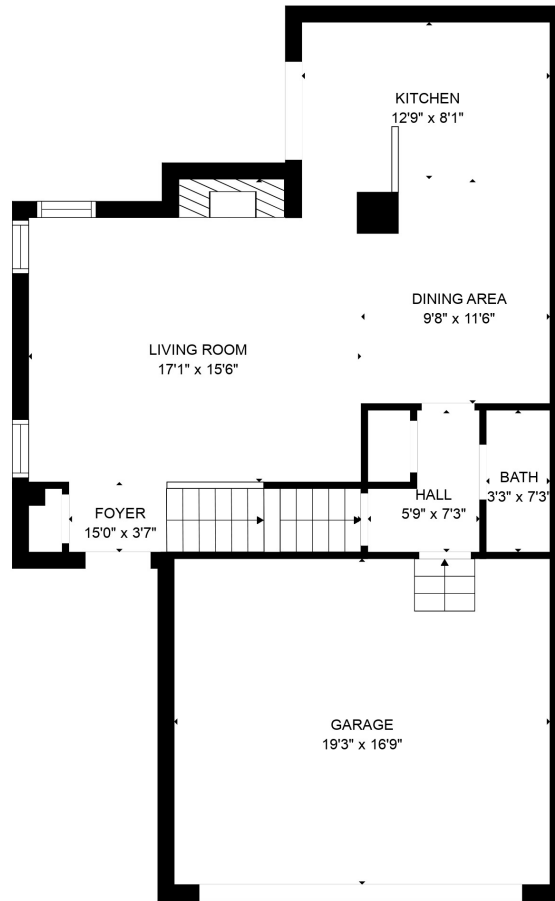

FLOOR 1

FLOOR 2

FLOOR 3

Total scanned area: 2364 sq. ft

SIZES AND DIMENSIONS ARE APPROXIMATE, ACTUAL MAY VARY.

Total scanned area: 2364 sq. ft

SIZES AND DIMENSIONS ARE APPROXIMATE, ACTUAL MAY VARY.

Total scanned area: 2364 sq. ft

SIZES AND DIMENSIONS ARE APPROXIMATE, ACTUAL MAY VARY.

Total scanned area: 2364 sq. ft

SIZES AND DIMENSIONS ARE APPROXIMATE, ACTUAL MAY VARY.