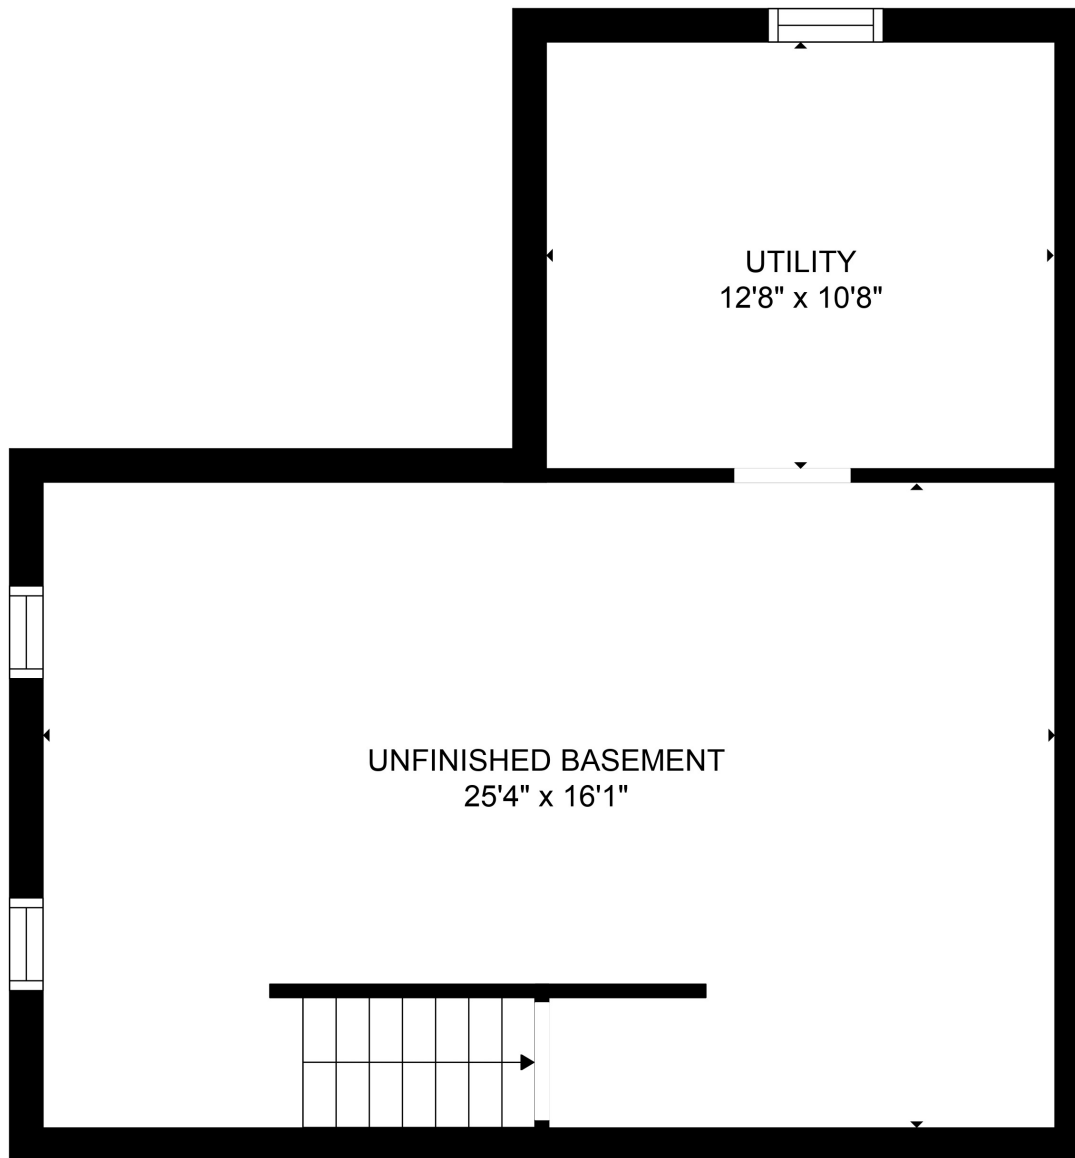

FLOOR 1

FLOOR 2

FLOOR 3

Total scanned area: 2364 sq. ft

SIZES AND DIMENSIONS ARE APPROXIMATE, ACTUAL MAY VARY.

Total scanned area: 2364 sq. ft

SIZES AND DIMENSIONS ARE APPROXIMATE, ACTUAL MAY VARY.

Total scanned area: 2364 sq. ft

SIZES AND DIMENSIONS ARE APPROXIMATE, ACTUAL MAY VARY.

Total scanned area: 2364 sq. ft

SIZES AND DIMENSIONS ARE APPROXIMATE, ACTUAL MAY VARY.