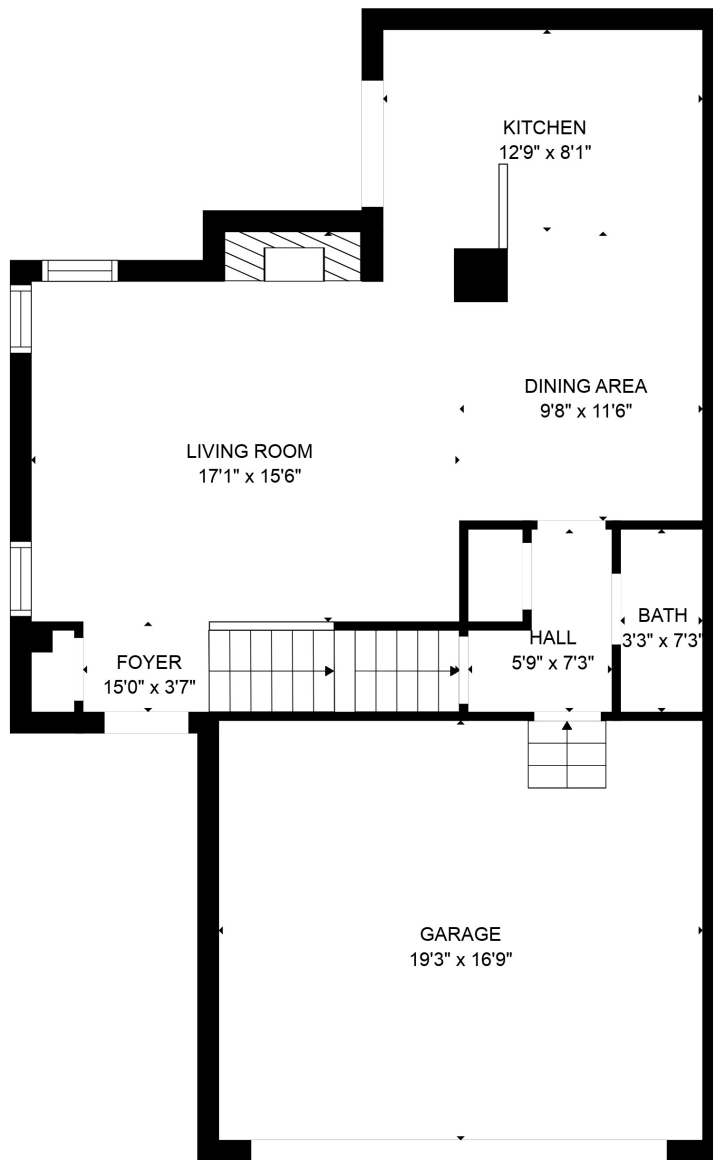

FLOOR 1

FLOOR 2

FLOOR 3

Total scanned area: 2364 sq. ft

SIZES AND DIMENSIONS ARE APPROXIMATE, ACTUAL MAY VARY.

Total scanned area: 2364 sq. ft

SIZES AND DIMENSIONS ARE APPROXIMATE, ACTUAL MAY VARY.

Total scanned area: 2364 sq. ft

SIZES AND DIMENSIONS ARE APPROXIMATE, ACTUAL MAY VARY.

Total scanned area: 2364 sq. ft

SIZES AND DIMENSIONS ARE APPROXIMATE, ACTUAL MAY VARY.