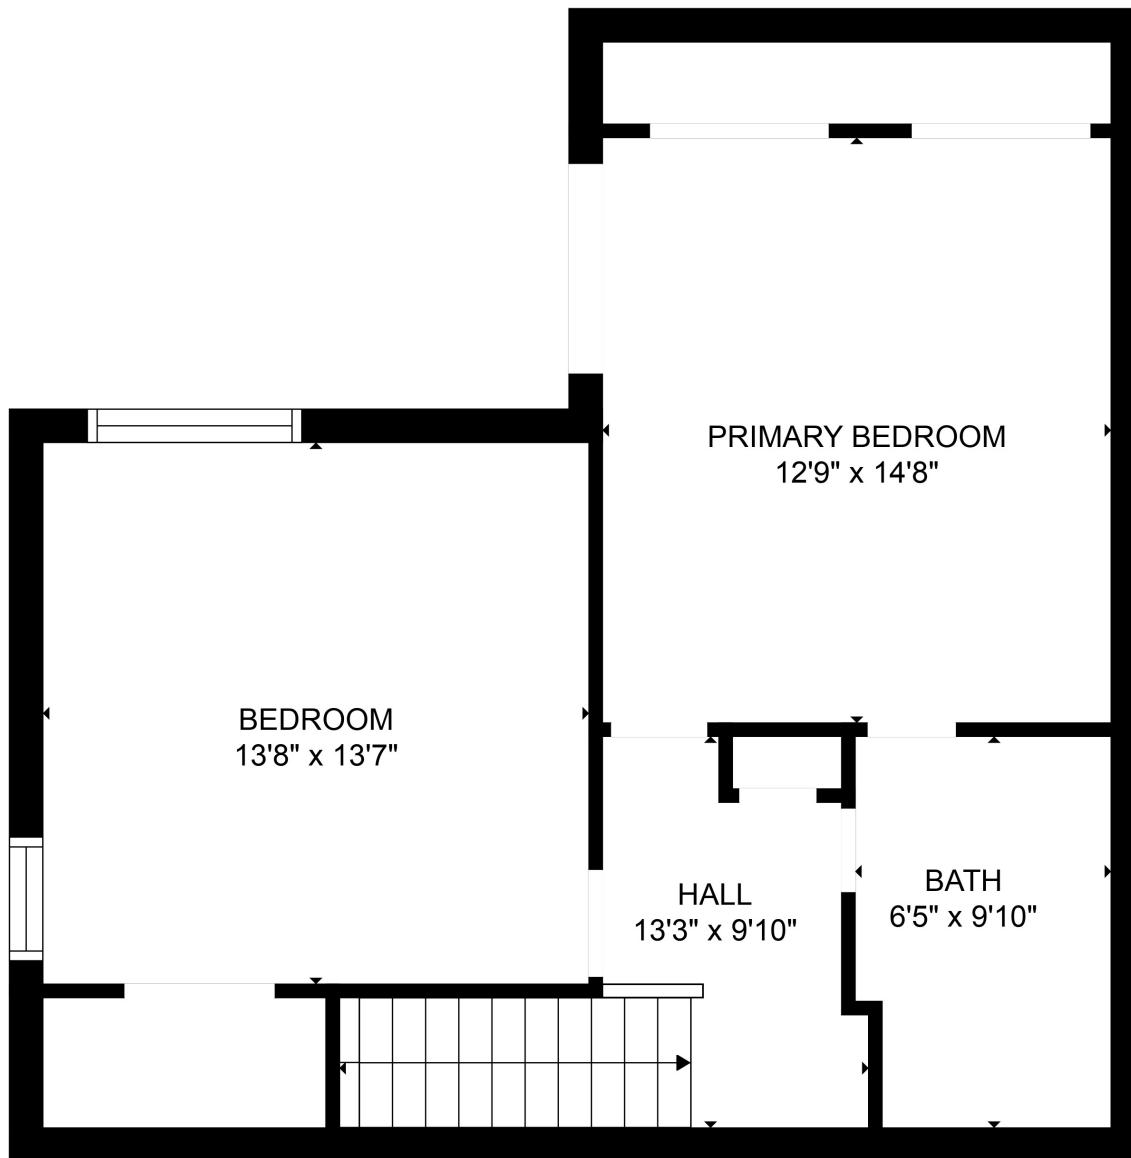

FLOOR 1

FLOOR 2

FLOOR 3

Total scanned area: 2364 sq. ft

SIZES AND DIMENSIONS ARE APPROXIMATE, ACTUAL MAY VARY.

Total scanned area: 2364 sq. ft

SIZES AND DIMENSIONS ARE APPROXIMATE, ACTUAL MAY VARY.

Total scanned area: 2364 sq. ft

SIZES AND DIMENSIONS ARE APPROXIMATE, ACTUAL MAY VARY.

Total scanned area: 2364 sq. ft

SIZES AND DIMENSIONS ARE APPROXIMATE, ACTUAL MAY VARY.