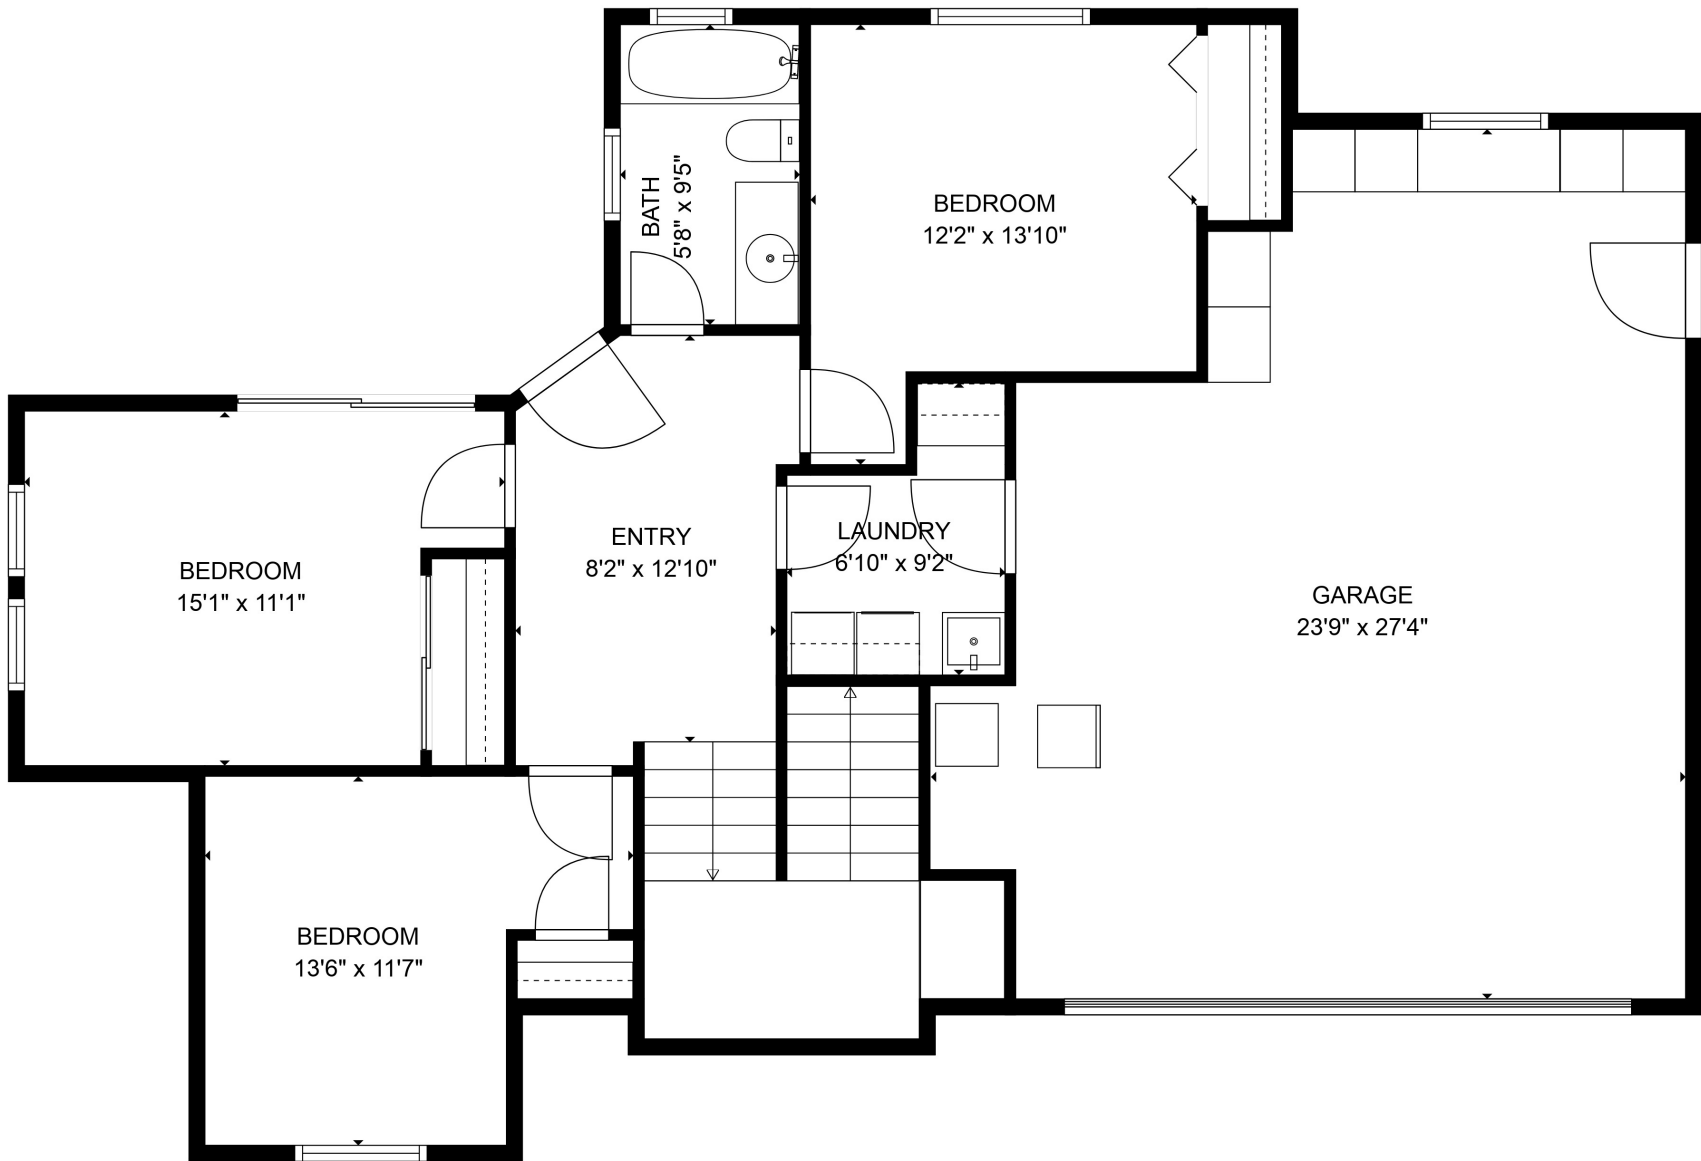

FLOOR 2

FLOOR 1

**TOTAL: 2073 sq. ft**

FLOOR 1: 800 sq. ft, FLOOR 2: 1273 sq. ft

EXCLUDED AREAS: GARAGE: 535 sq. ft, BALCONY: 277 sq. ft, FIREPLACE: 13 sq. ft

SIZES AND DIMENSIONS ARE APPROXIMATE, ACTUAL MAY VARY.

**TOTAL: 2073 sq. ft**

FLOOR 1: 800 sq. ft, FLOOR 2: 1273 sq. ft

EXCLUDED AREAS: GARAGE: 535 sq. ft, BALCONY: 277 sq. ft, FIREPLACE: 13 sq. ft

SIZES AND DIMENSIONS ARE APPROXIMATE, ACTUAL MAY VARY.

**TOTAL: 2073 sq. ft**

FLOOR 1: 800 sq. ft, FLOOR 2: 1273 sq. ft

EXCLUDED AREAS: GARAGE: 535 sq. ft, BALCONY: 277 sq. ft, FIREPLACE: 13 sq. ft

SIZES AND DIMENSIONS ARE APPROXIMATE, ACTUAL MAY VARY.