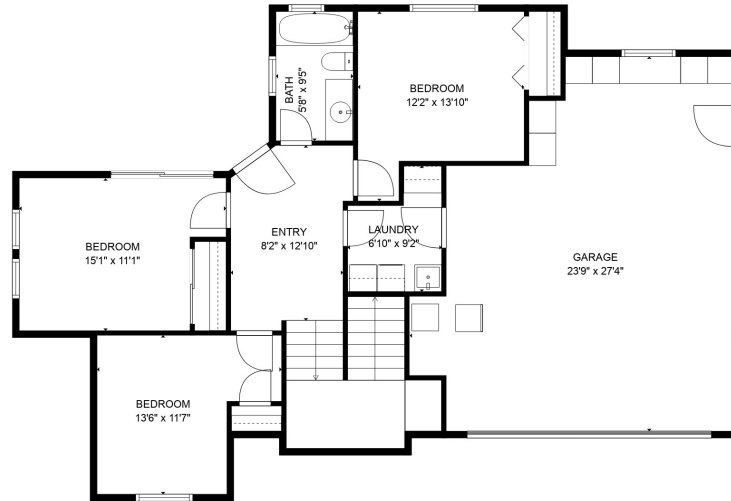

FLOOR 2

FLOOR 1

**TOTAL: 2073 sq. ft**

FLOOR 1: 800 sq. ft, FLOOR 2: 1273 sq. ft

EXCLUDED AREAS: GARAGE: 535 sq. ft, BALCONY: 277 sq. ft, FIREPLACE: 13 sq. ft

SIZES AND DIMENSIONS ARE APPROXIMATE, ACTUAL MAY VARY.

**TOTAL: 2073 sq. ft**

FLOOR 1: 800 sq. ft, FLOOR 2: 1273 sq. ft

EXCLUDED AREAS: GARAGE: 535 sq. ft, BALCONY: 277 sq. ft, FIREPLACE: 13 sq. ft

SIZES AND DIMENSIONS ARE APPROXIMATE, ACTUAL MAY VARY.

**TOTAL: 2073 sq. ft**

FLOOR 1: 800 sq. ft, FLOOR 2: 1273 sq. ft

EXCLUDED AREAS: GARAGE: 535 sq. ft, BALCONY: 277 sq. ft, FIREPLACE: 13 sq. ft

SIZES AND DIMENSIONS ARE APPROXIMATE, ACTUAL MAY VARY.