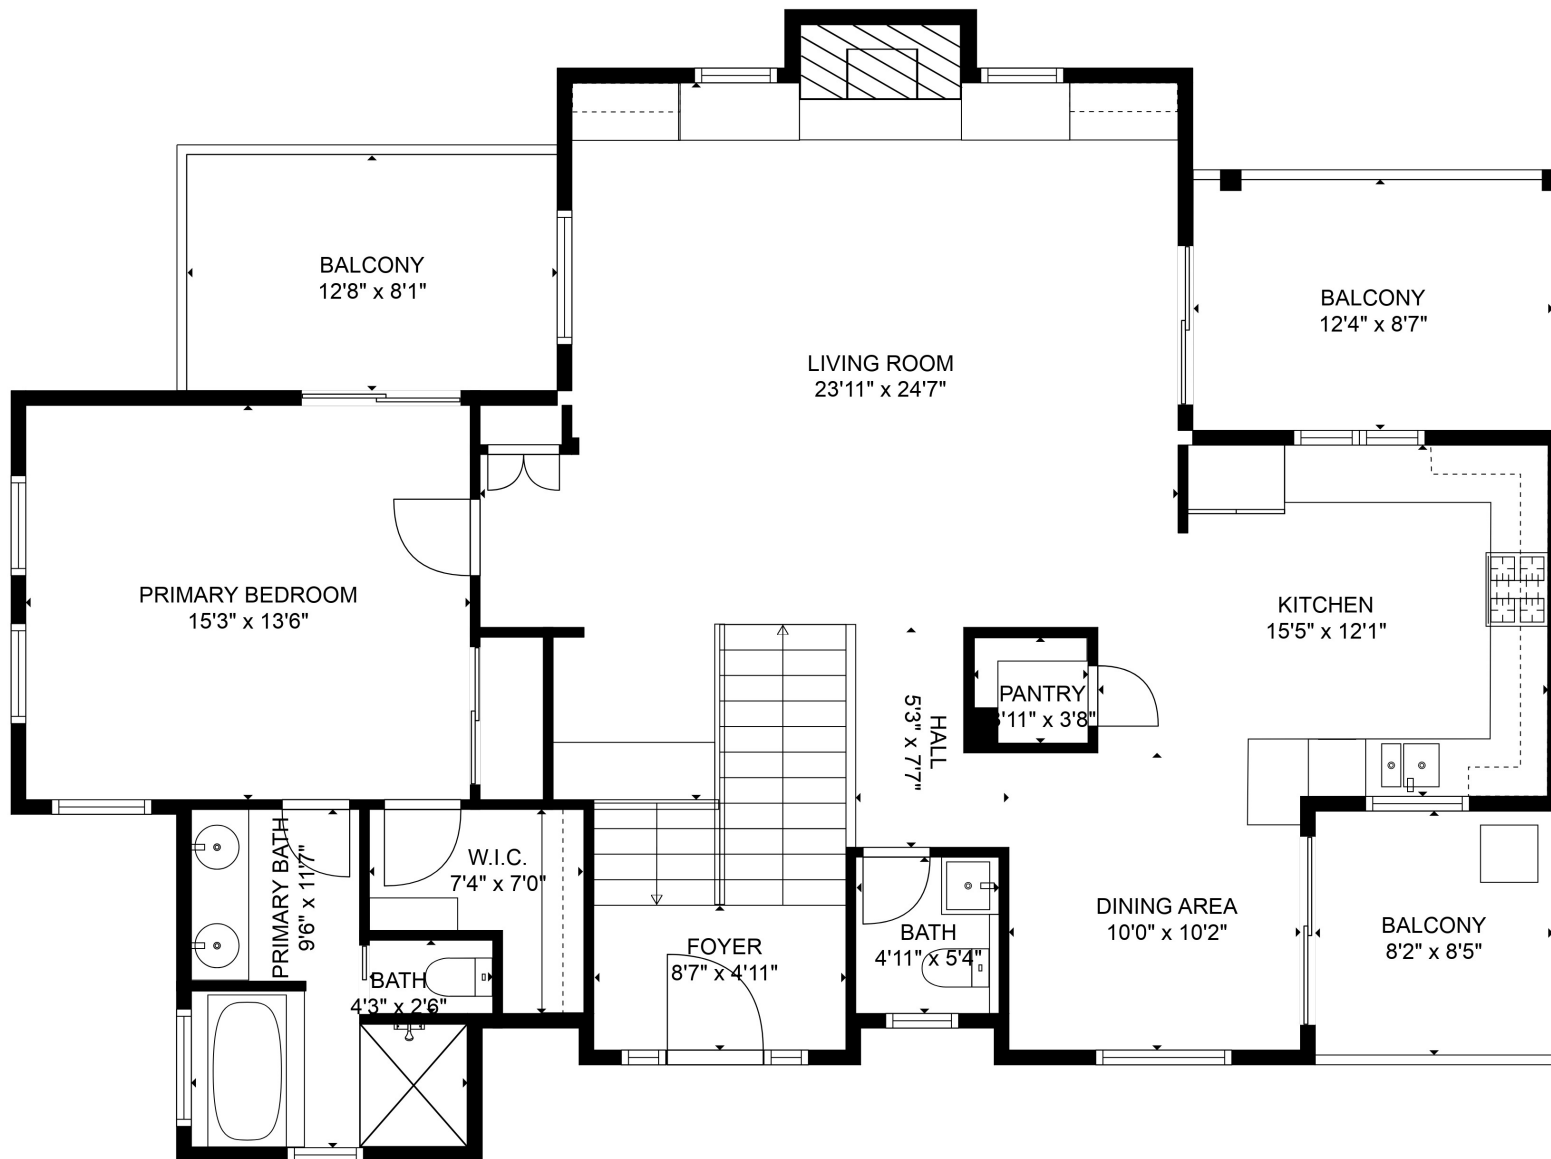

FLOOR 2

FLOOR 1

**TOTAL: 2073 sq. ft**

FLOOR 1: 800 sq. ft, FLOOR 2: 1273 sq. ft

EXCLUDED AREAS: GARAGE: 535 sq. ft, BALCONY: 277 sq. ft, FIREPLACE: 13 sq. ft

SIZES AND DIMENSIONS ARE APPROXIMATE, ACTUAL MAY VARY.

**TOTAL: 2073 sq. ft**

FLOOR 1: 800 sq. ft, FLOOR 2: 1273 sq. ft

EXCLUDED AREAS: GARAGE: 535 sq. ft, BALCONY: 277 sq. ft, FIREPLACE: 13 sq. ft

SIZES AND DIMENSIONS ARE APPROXIMATE, ACTUAL MAY VARY.

**TOTAL: 2073 sq. ft**

FLOOR 1: 800 sq. ft, FLOOR 2: 1273 sq. ft

EXCLUDED AREAS: GARAGE: 535 sq. ft, BALCONY: 277 sq. ft, FIREPLACE: 13 sq. ft

SIZES AND DIMENSIONS ARE APPROXIMATE, ACTUAL MAY VARY.