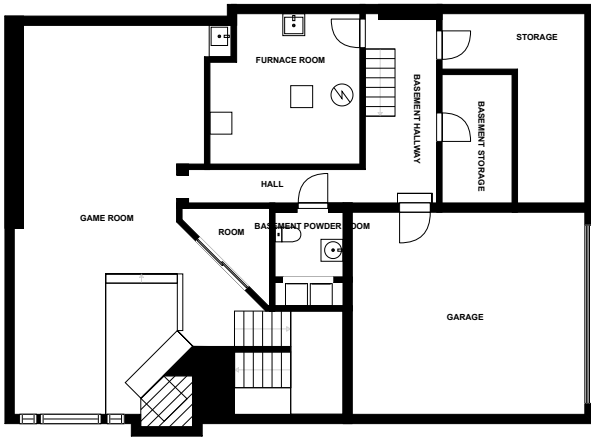

Home report

1161 State Route 136
Belle Vernon

Highlights

1 Kitchen

1 Living room

3 Bedroom

2 Bath

24 Doors

Floor plan

FLOOR 1

FLOOR 2

SIZES AND DIMENSIONS ARE APPROXIMATE, ACTUAL MAY VARY.

Appendix 1: Data sheet

Room - 1	Garage - 1	MediaRoom - 1
MediaRoom - Game - 1	Hall - 3	Storage - 1
Bath - 2	Bedroom - 3	Bedroom - Master - 1
Entry - 1	LivingRoom - 1	Closet - 1
Closet - WalkIn - 1	Kitchen - 1	Dining - 1