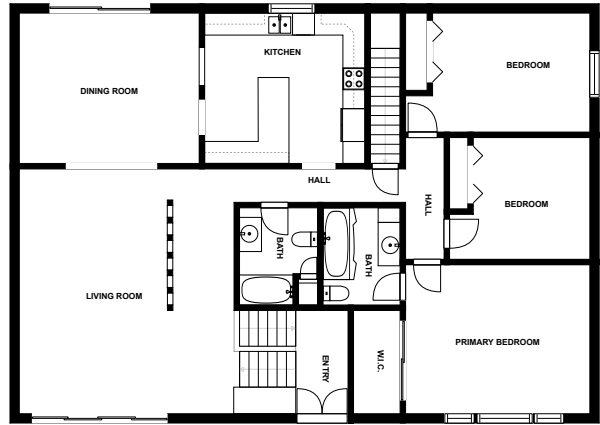

Home report

1161 State Route 136
Belle Vernon

Highlights

1 Kitchen

1 Living room

3 Bedroom

2 Bath

24 Doors

Floor plan

FLOOR 1

FLOOR 2

SIZES AND DIMENSIONS ARE APPROXIMATE, ACTUAL MAY VARY.

Appendix 1: Data sheet

Room - 1	Garage - 1	MediaRoom - 1
MediaRoom - Game - 1	Hall - 3	Storage - 1
Bath - 2	Bedroom - 3	Bedroom - Master - 1
Entry - 1	LivingRoom - 1	Closet - 1
Closet - WalkIn - 1	Kitchen - 1	Dining - 1