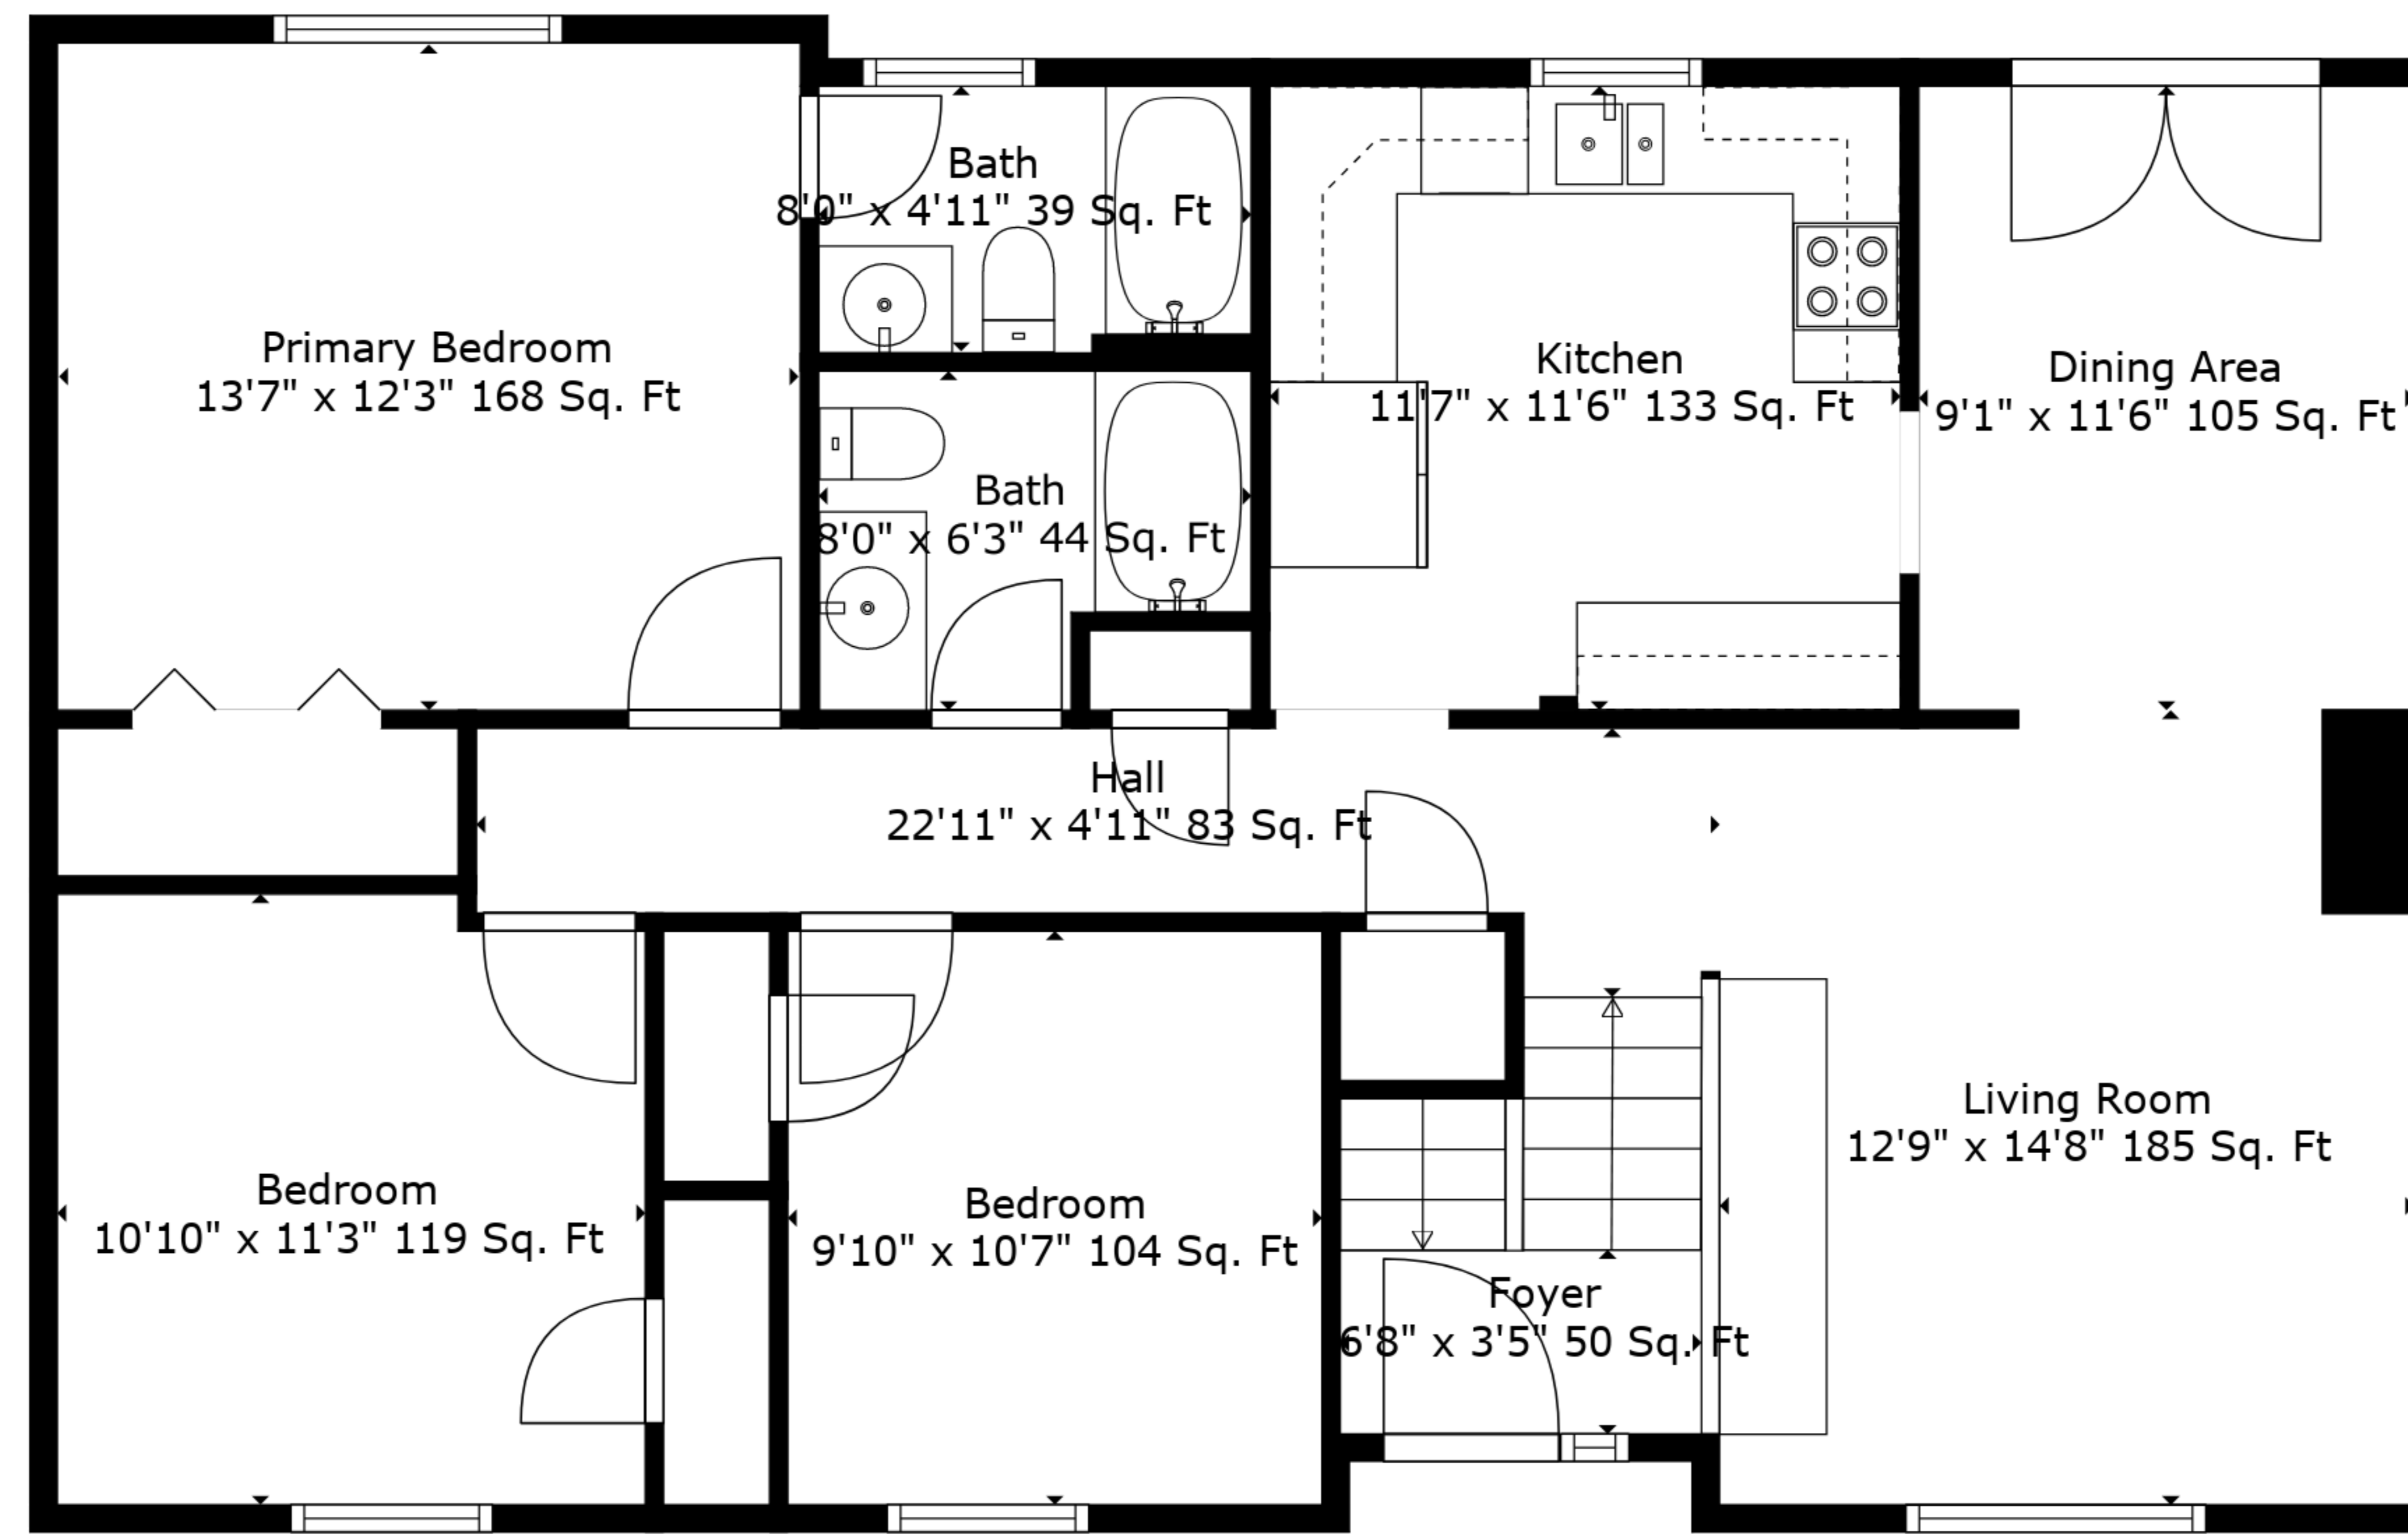

**TOTAL: 1603 sq. ft**  
BELOW GROUND: 467 sq. ft, FLOOR 2: 1136 sq. ft  
EXCLUDED AREAS: GARAGE: 533 sq. ft

Measurements Are Deemed Highly Reliable But Not Guaranteed.

**TOTAL: 1603 sq. ft**

BELOW GROUND: 467 sq. ft, FLOOR 2: 1136 sq. ft

EXCLUDED AREAS: GARAGE: 533 sq. ft

Measurements Are Deemed Highly Reliable But Not Guaranteed.

Floor 2

Floor 1

**TOTAL: 1603 sq. ft**  
 BELOW GROUND: 467 sq. ft, FLOOR 2: 1136 sq. ft  
 EXCLUDED AREAS: GARAGE: 533 sq. ft