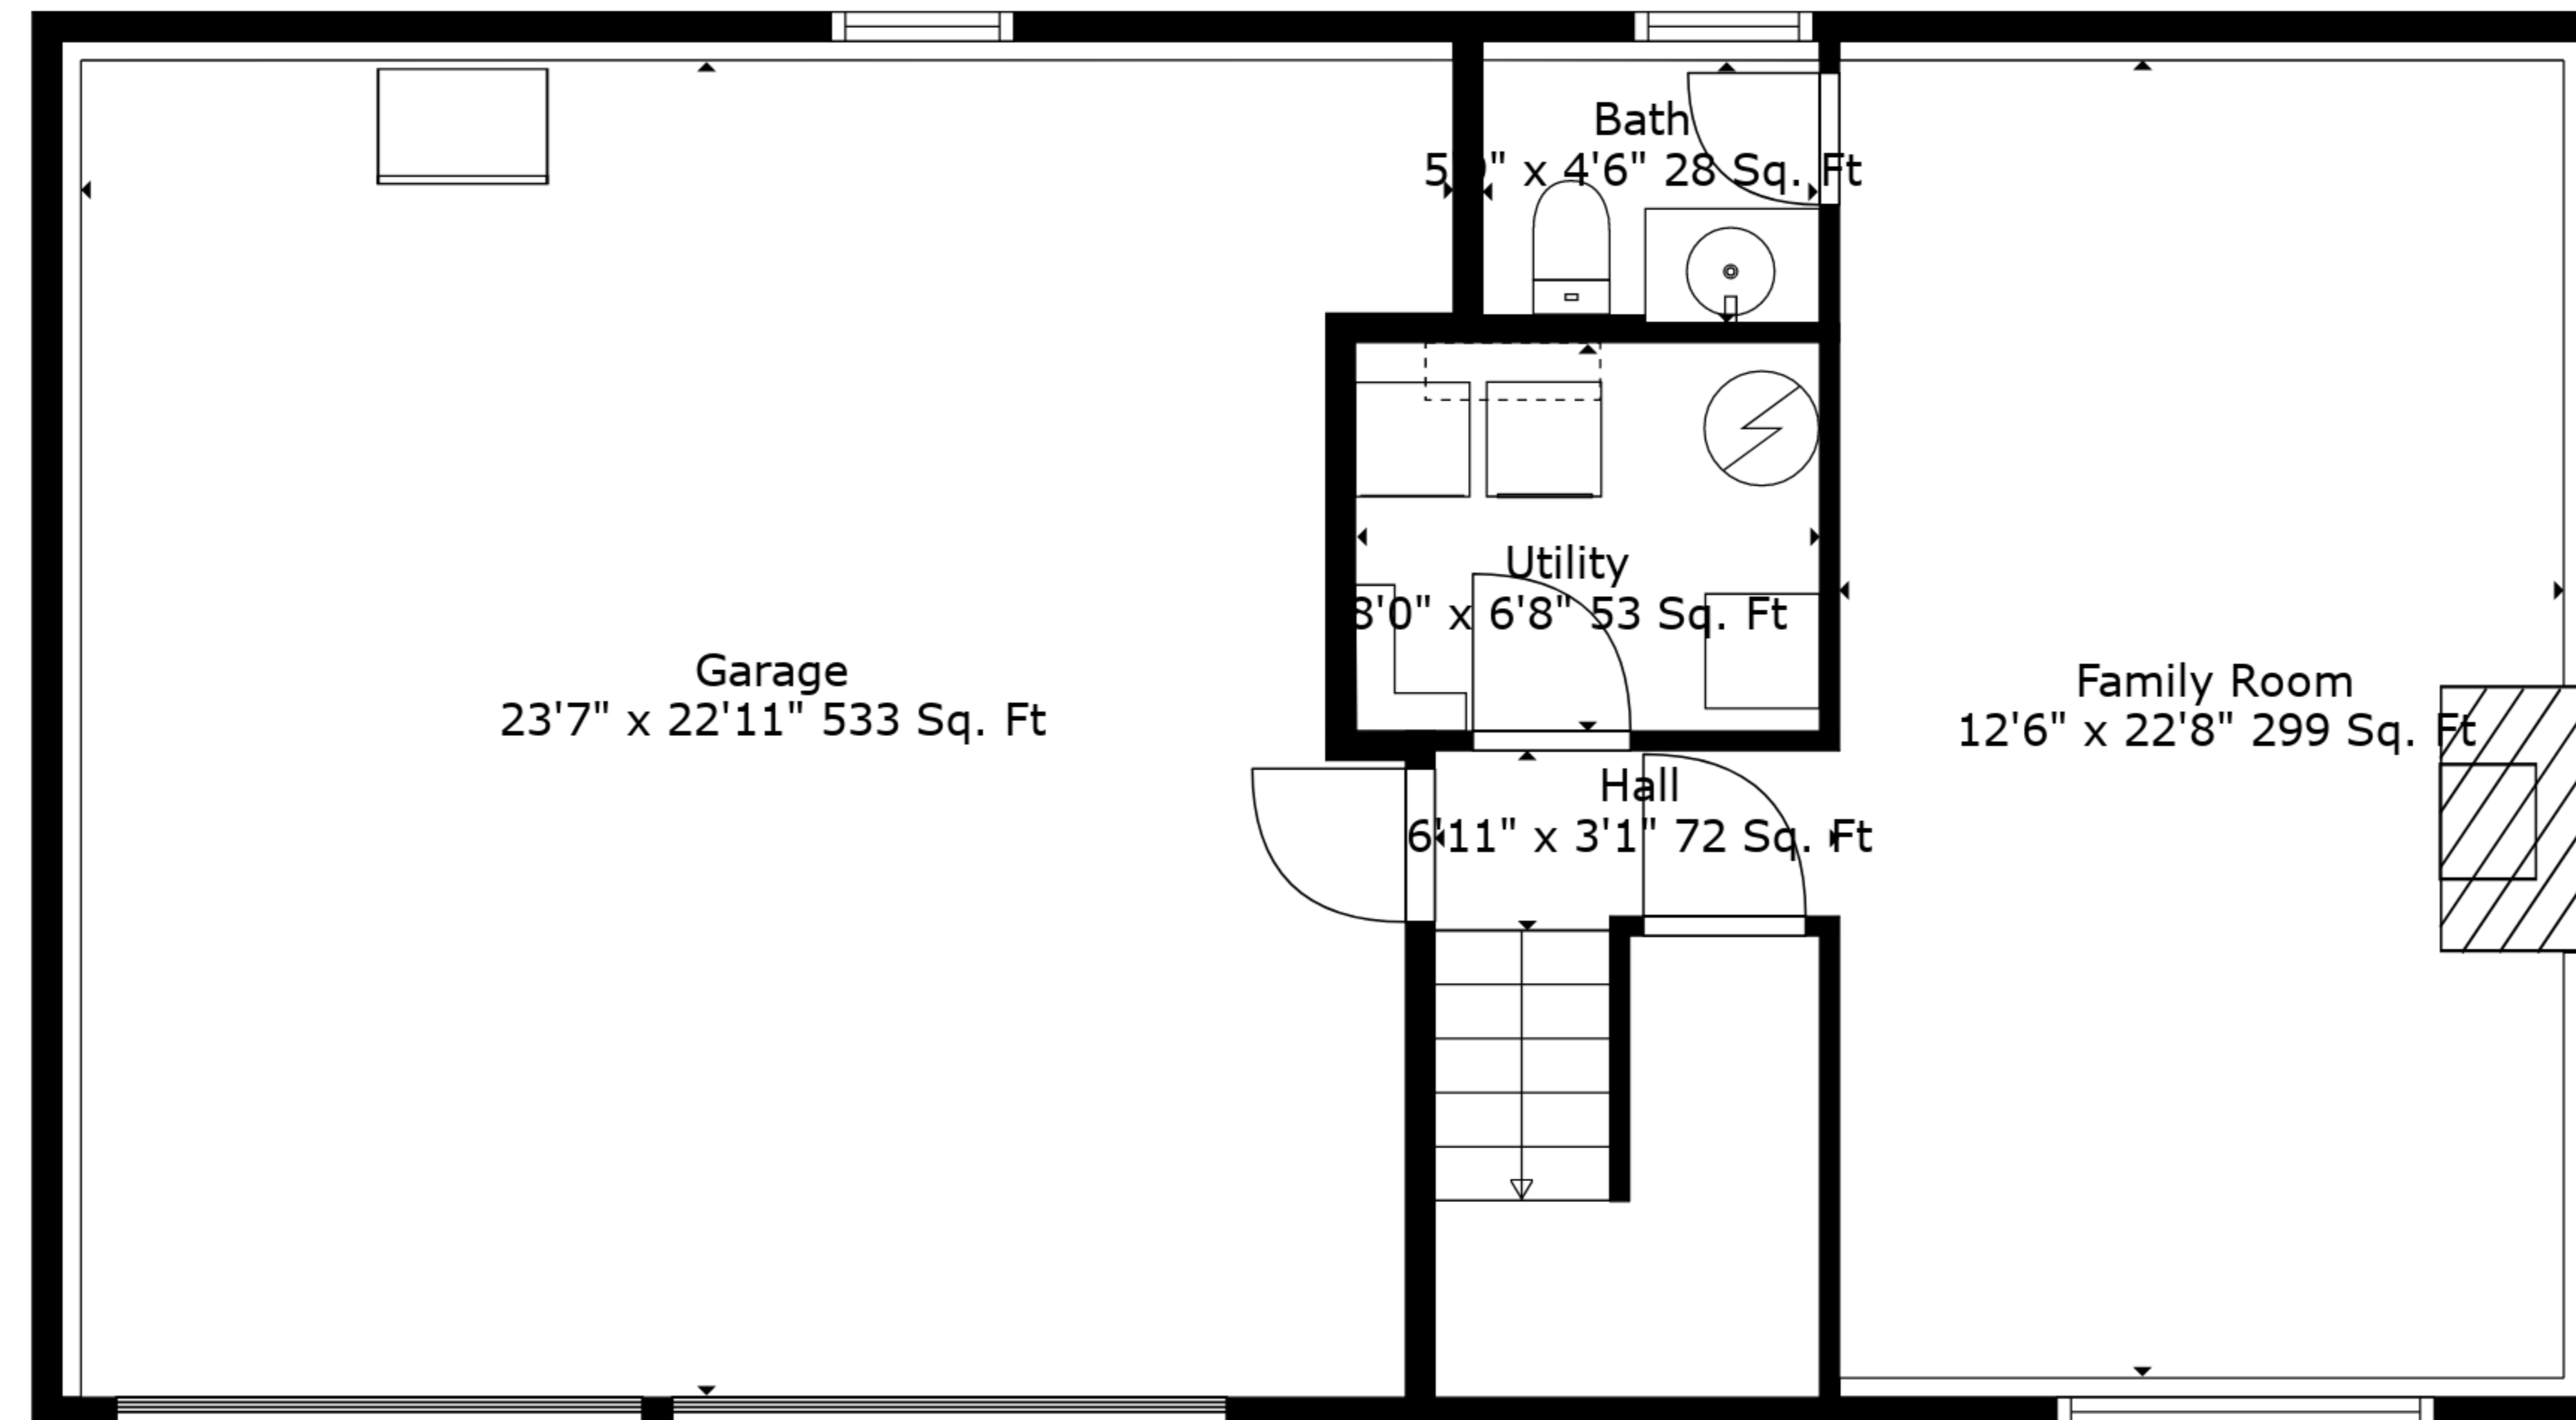

**TOTAL: 1603 sq. ft**  
BELOW GROUND: 467 sq. ft, FLOOR 2: 1136 sq. ft  
EXCLUDED AREAS: GARAGE: 533 sq. ft

Measurements Are Deemed Highly Reliable But Not Guaranteed.

**TOTAL: 1603 sq. ft**

BELOW GROUND: 467 sq. ft, FLOOR 2: 1136 sq. ft

EXCLUDED AREAS: GARAGE: 533 sq. ft

Measurements Are Deemed Highly Reliable But Not Guaranteed.

Floor 2

Floor 1

**TOTAL: 1603 sq. ft**  
 BELOW GROUND: 467 sq. ft, FLOOR 2: 1136 sq. ft  
 EXCLUDED AREAS: GARAGE: 533 sq. ft