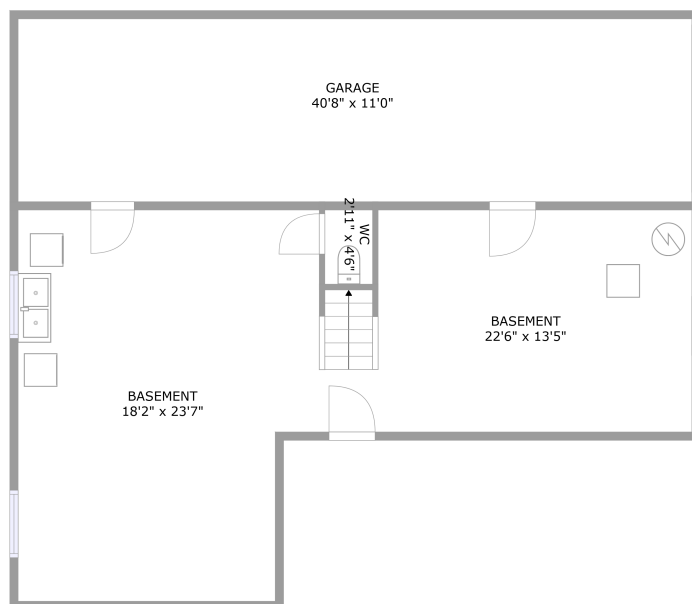

Photo Report

**13680 Ridge Road, North Huntingdon,
Westmoreland County, Pennsylvania, United**

Room number	Room name	Room area	Room Dimensions