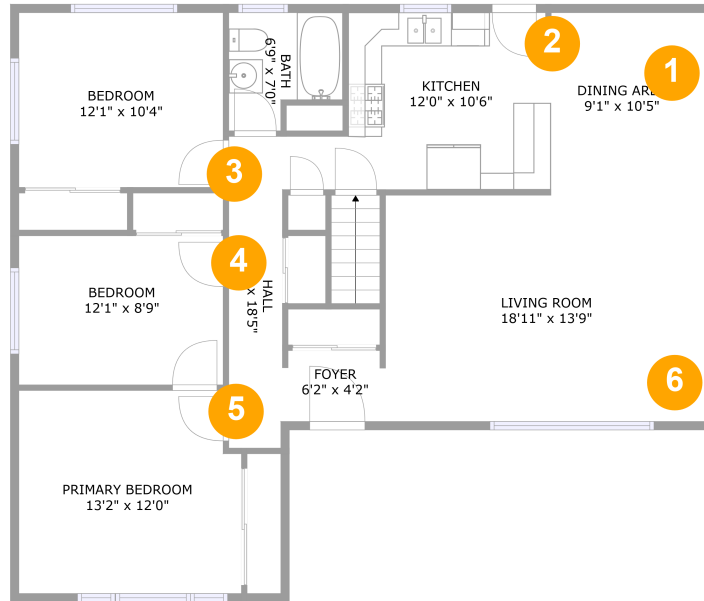

**13680 Ridge Road, North Huntingdon,  
Westmoreland County, Pennsylvania, United**

Room number	Room name	Room area	Room Dimensions
1	Dining Area	95 sq. ft	9'1" x 10'5"
2	Kitchen	125 sq. ft	12'0" x 10'6"
3	Bedroom	125 sq. ft	12'1" x 10'4"
4	Bedroom	107 sq. ft	12'1" x 8'9"
5	Primary Bedroom	154 sq. ft	13'2" x 12'0"
6	Living Room	260 sq. ft	18'11" x 13'9"

## DINING AREA (1)

Floor 2 / 95 sq. ft

## KITCHEN (2)

Floor 2 / 125 sq. ft

Scan captured on Wed, 15 May 2024 15:39:57 GMT

Information is calculated by CubiCasa technology; deemed highly reliable but not guaranteed.

Photo Report

**13680 Ridge Road, North Huntingdon,  
Westmoreland County, Pennsylvania, United**

**BEDROOM (3)**  
Floor 2 / 125 sq. ft

**BEDROOM (4)**  
Floor 2 / 107 sq. ft

Photo Report