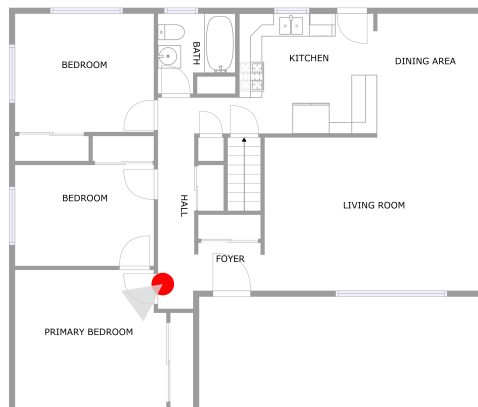

PRIMARY BEDROOM (5)

Floor 2 / 154 sq. ft