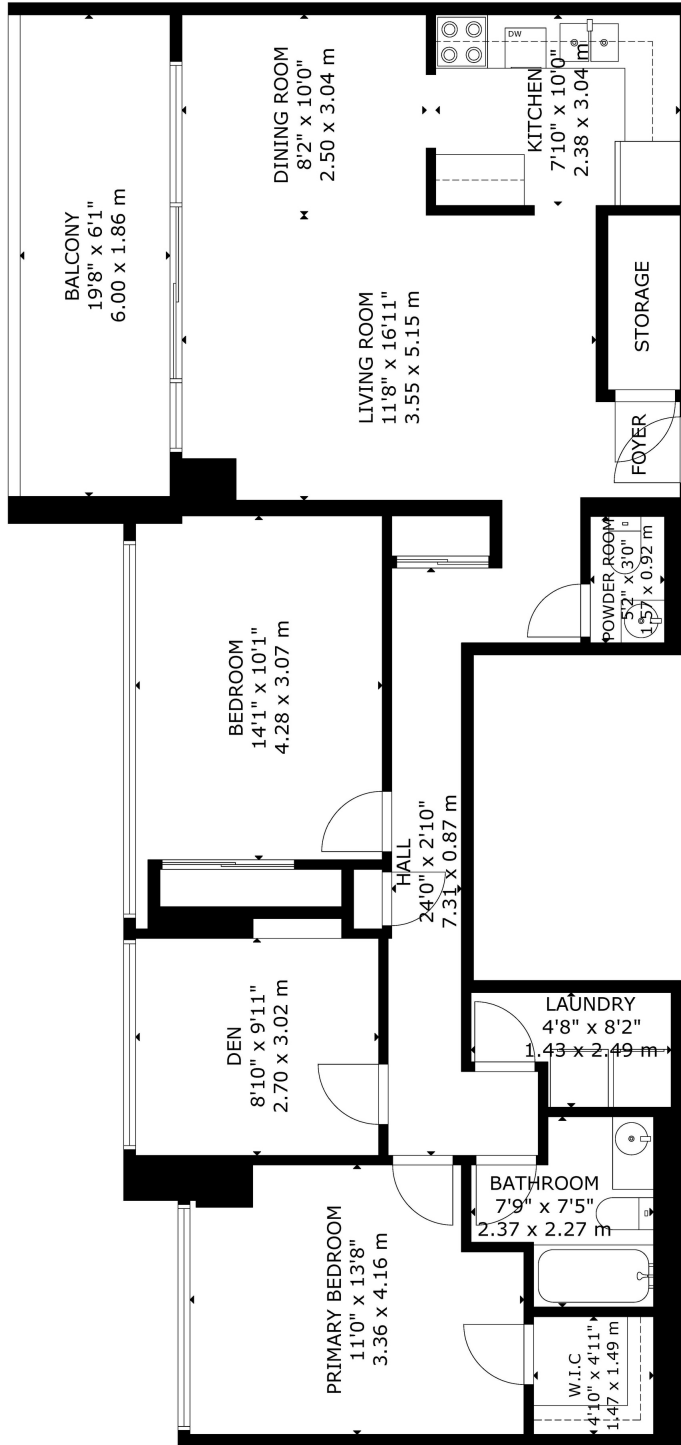

The open concept living area features ample natural light, creating an inviting space for family and friends to gather. The generously sized bedrooms provide ample space for rest and relaxation, and the versatile +1 room can easily serve as an additional bedroom.

*Visit*

[www.LTHome.ca](http://www.LTHome.ca)

GROSS INTERNAL AREA  
 MAIN FLOOR: 100 m<sup>2</sup>/1,078 sq ft  
 EXCLUDED AREAS: BALCONY: 11 m<sup>2</sup>/120 sq ft  
 TOTAL: 100 m<sup>2</sup>/1,078 sq ft  
 SIZE AND DIMENSIONS ARE APPROXIMATE. ACTUAL MAY VARY