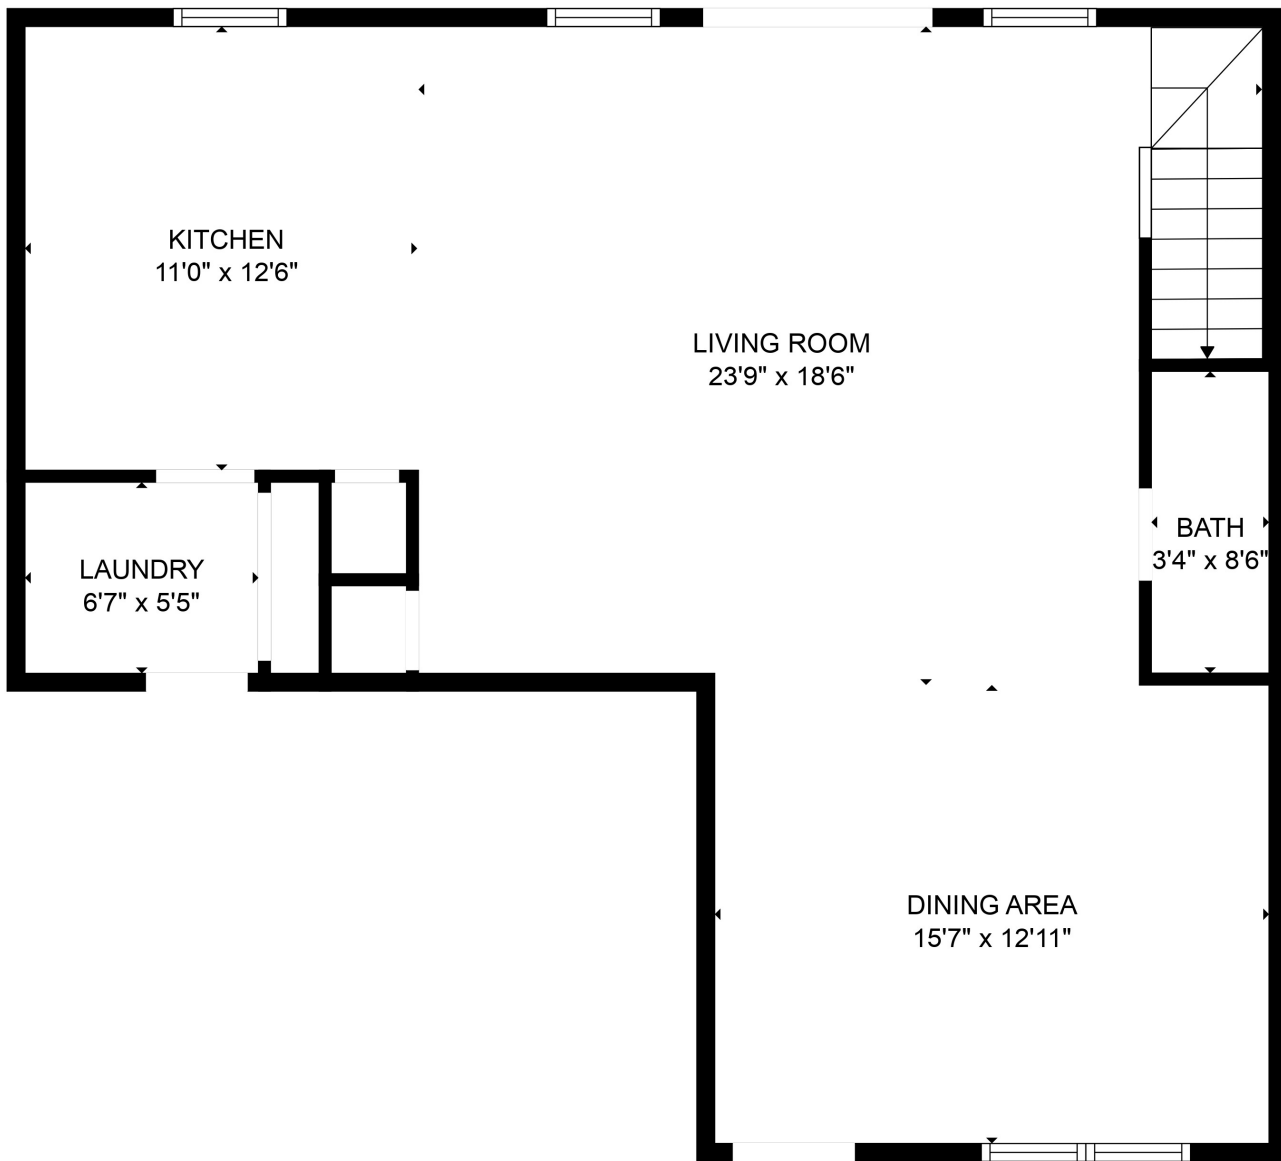

FLOOR 1

FLOOR 2

Total scanned area: 2146 sq. ft

SIZES AND DIMENSIONS ARE APPROXIMATE. ACTUAL MAY VARY.

Total scanned area: 2146 sq. ft

SIZES AND DIMENSIONS ARE APPROXIMATE. ACTUAL MAY VARY.

Total scanned area: 2146 sq. ft

SIZES AND DIMENSIONS ARE APPROXIMATE. ACTUAL MAY VARY.