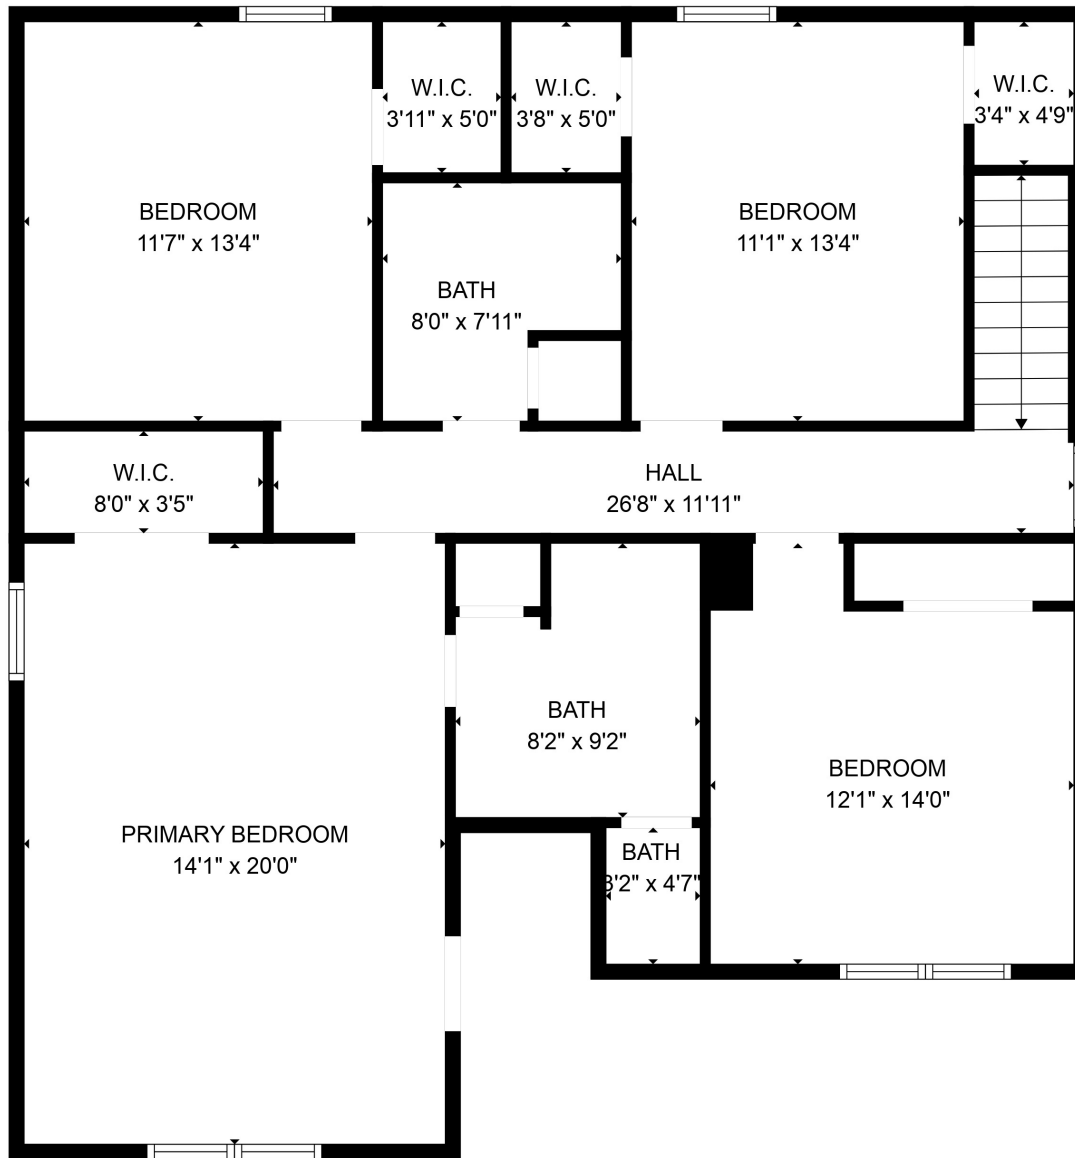

FLOOR 1

FLOOR 2

Total scanned area: 2146 sq. ft

SIZES AND DIMENSIONS ARE APPROXIMATE. ACTUAL MAY VARY.

Total scanned area: 2146 sq. ft

SIZES AND DIMENSIONS ARE APPROXIMATE. ACTUAL MAY VARY.

Total scanned area: 2146 sq. ft

SIZES AND DIMENSIONS ARE APPROXIMATE. ACTUAL MAY VARY.