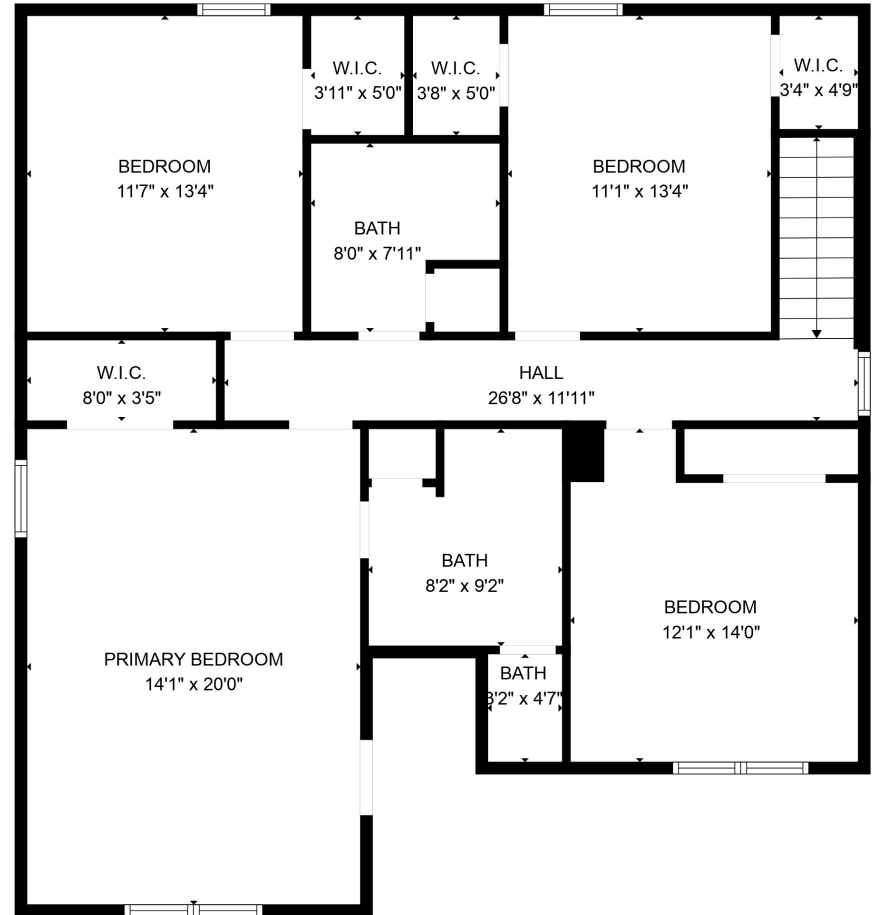

FLOOR 1

FLOOR 2

Total scanned area: 2146 sq. ft

SIZES AND DIMENSIONS ARE APPROXIMATE. ACTUAL MAY VARY.

Total scanned area: 2146 sq. ft

SIZES AND DIMENSIONS ARE APPROXIMATE. ACTUAL MAY VARY.

Total scanned area: 2146 sq. ft

SIZES AND DIMENSIONS ARE APPROXIMATE. ACTUAL MAY VARY.