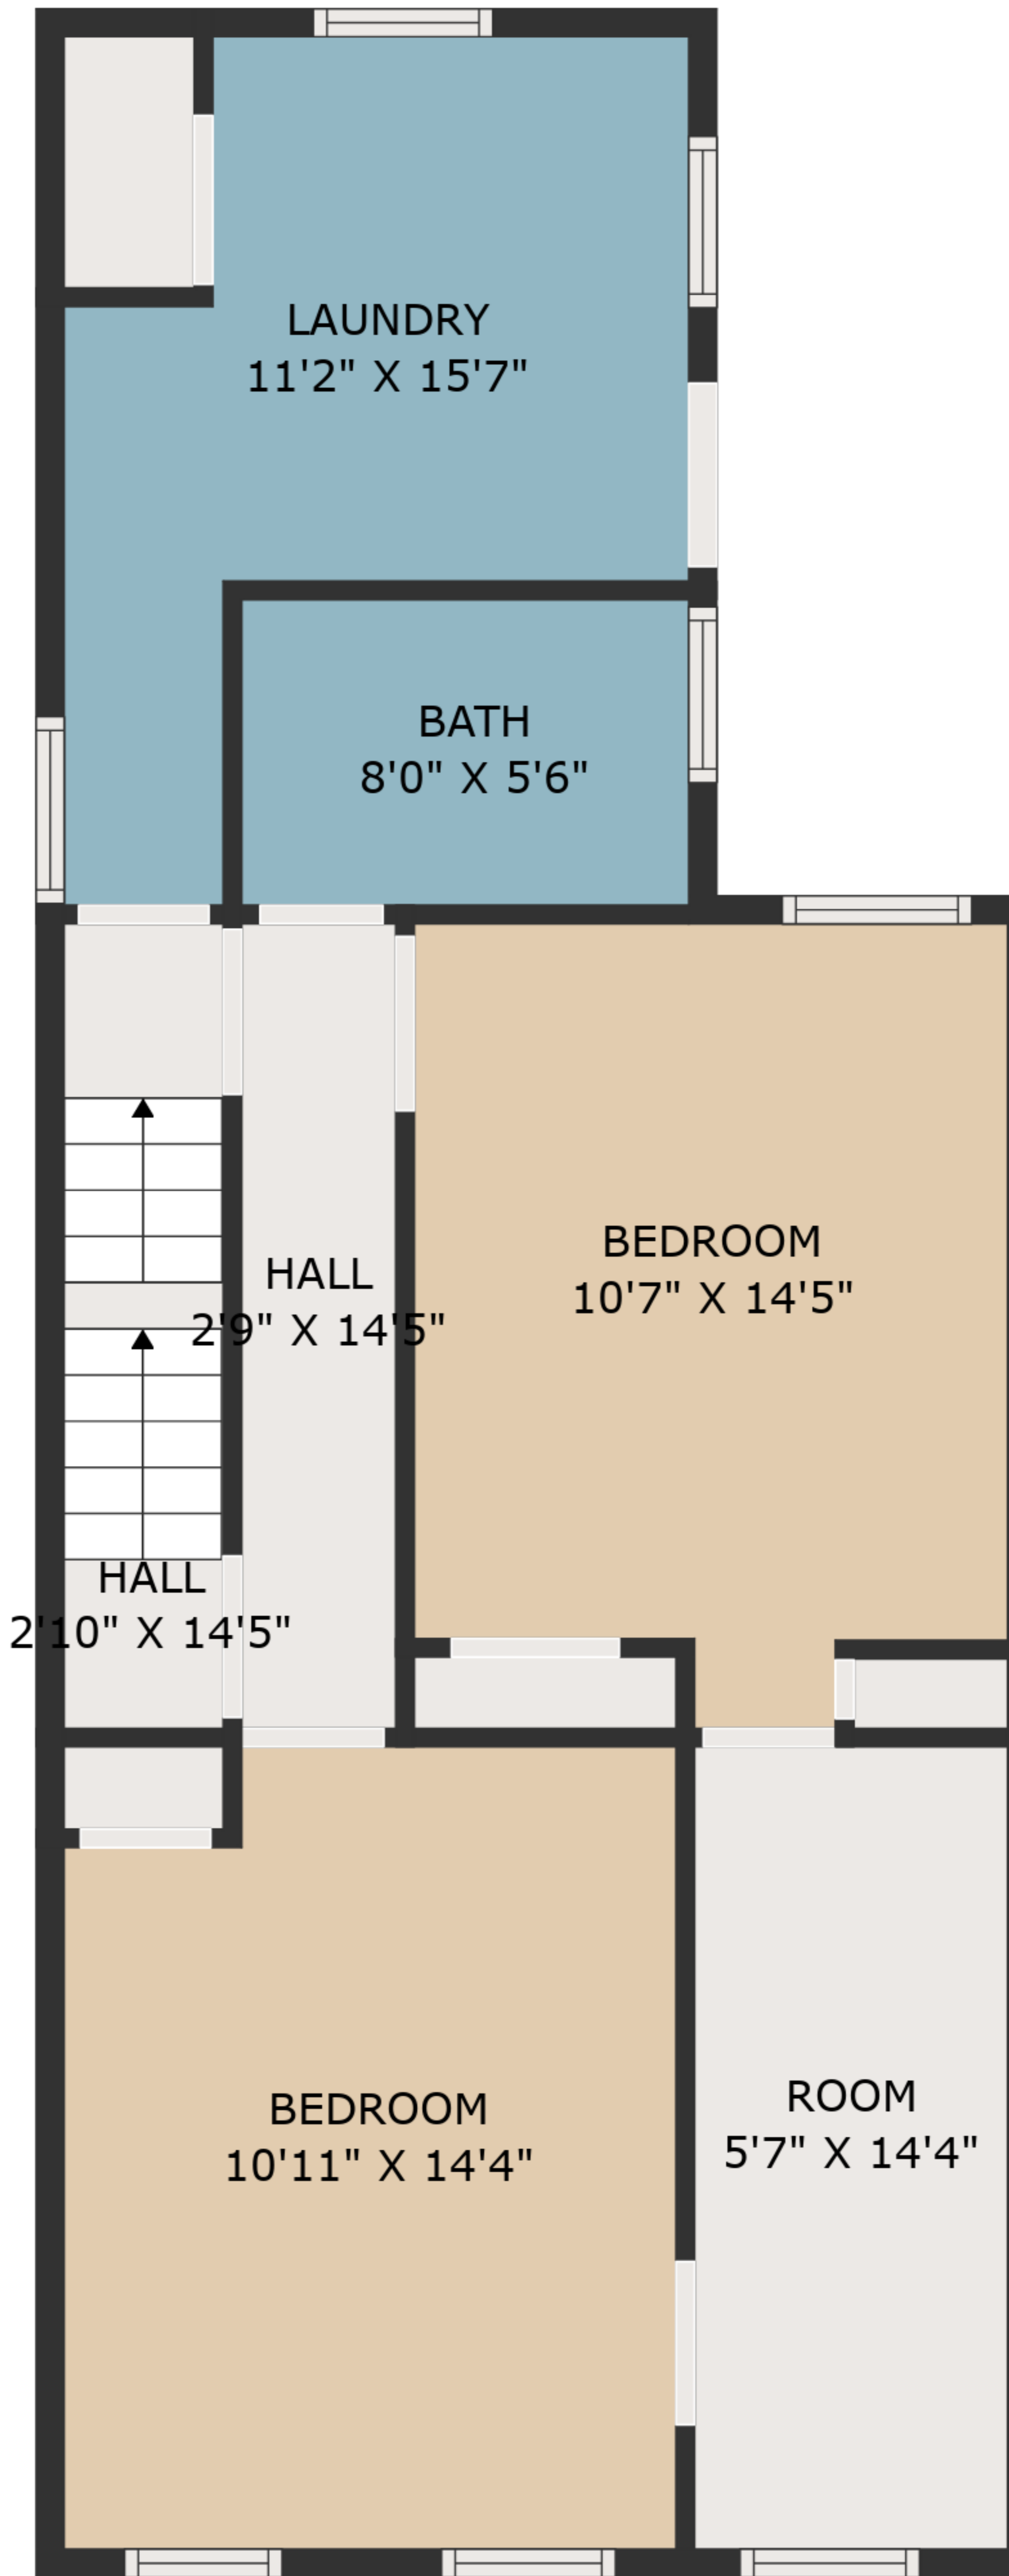

FLOOR 3

TOTAL: 2374 sq. ft
BELOW GROUND: 500 sq. ft, FLOOR 2: 732 sq. ft, FLOOR 3: 671 sq. ft, FLOOR 4: 471 sq. ft
EXCLUDED AREAS: LOW CEILING: 187 sq. ft

MEASUREMENTS ARE DEEMED HIGHLY RELIABLE BUT NOT GUARANTEED.