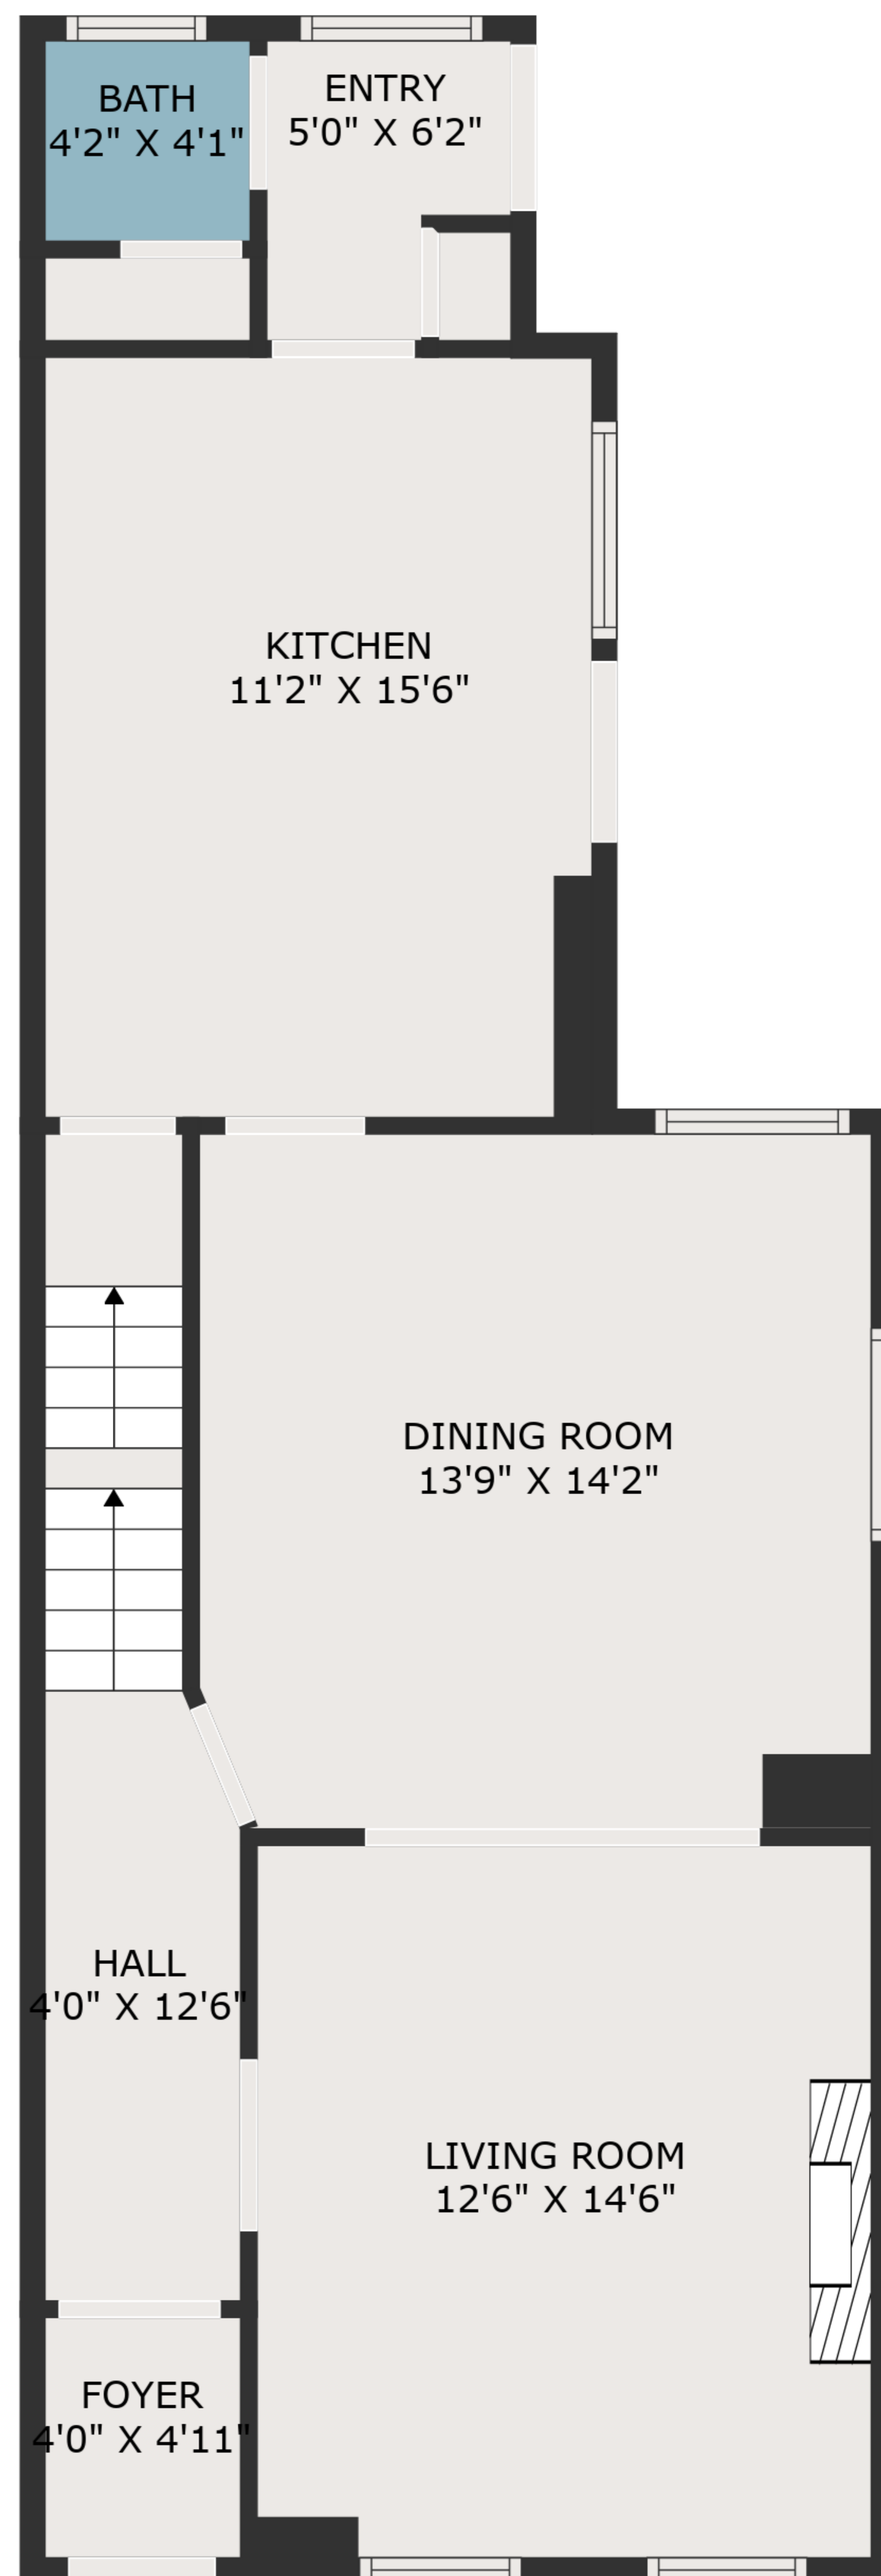

**TOTAL: 2374 sq. ft**

BELOW GROUND: 500 sq. ft, FLOOR 2: 732 sq. ft, FLOOR 3: 671 sq. ft, FLOOR 4: 471 sq. ft  
 EXCLUDED AREAS: LOW CEILING: 187 sq. ft

MEASUREMENTS ARE DEEMED HIGHLY RELIABLE BUT NOT GUARANTEED.