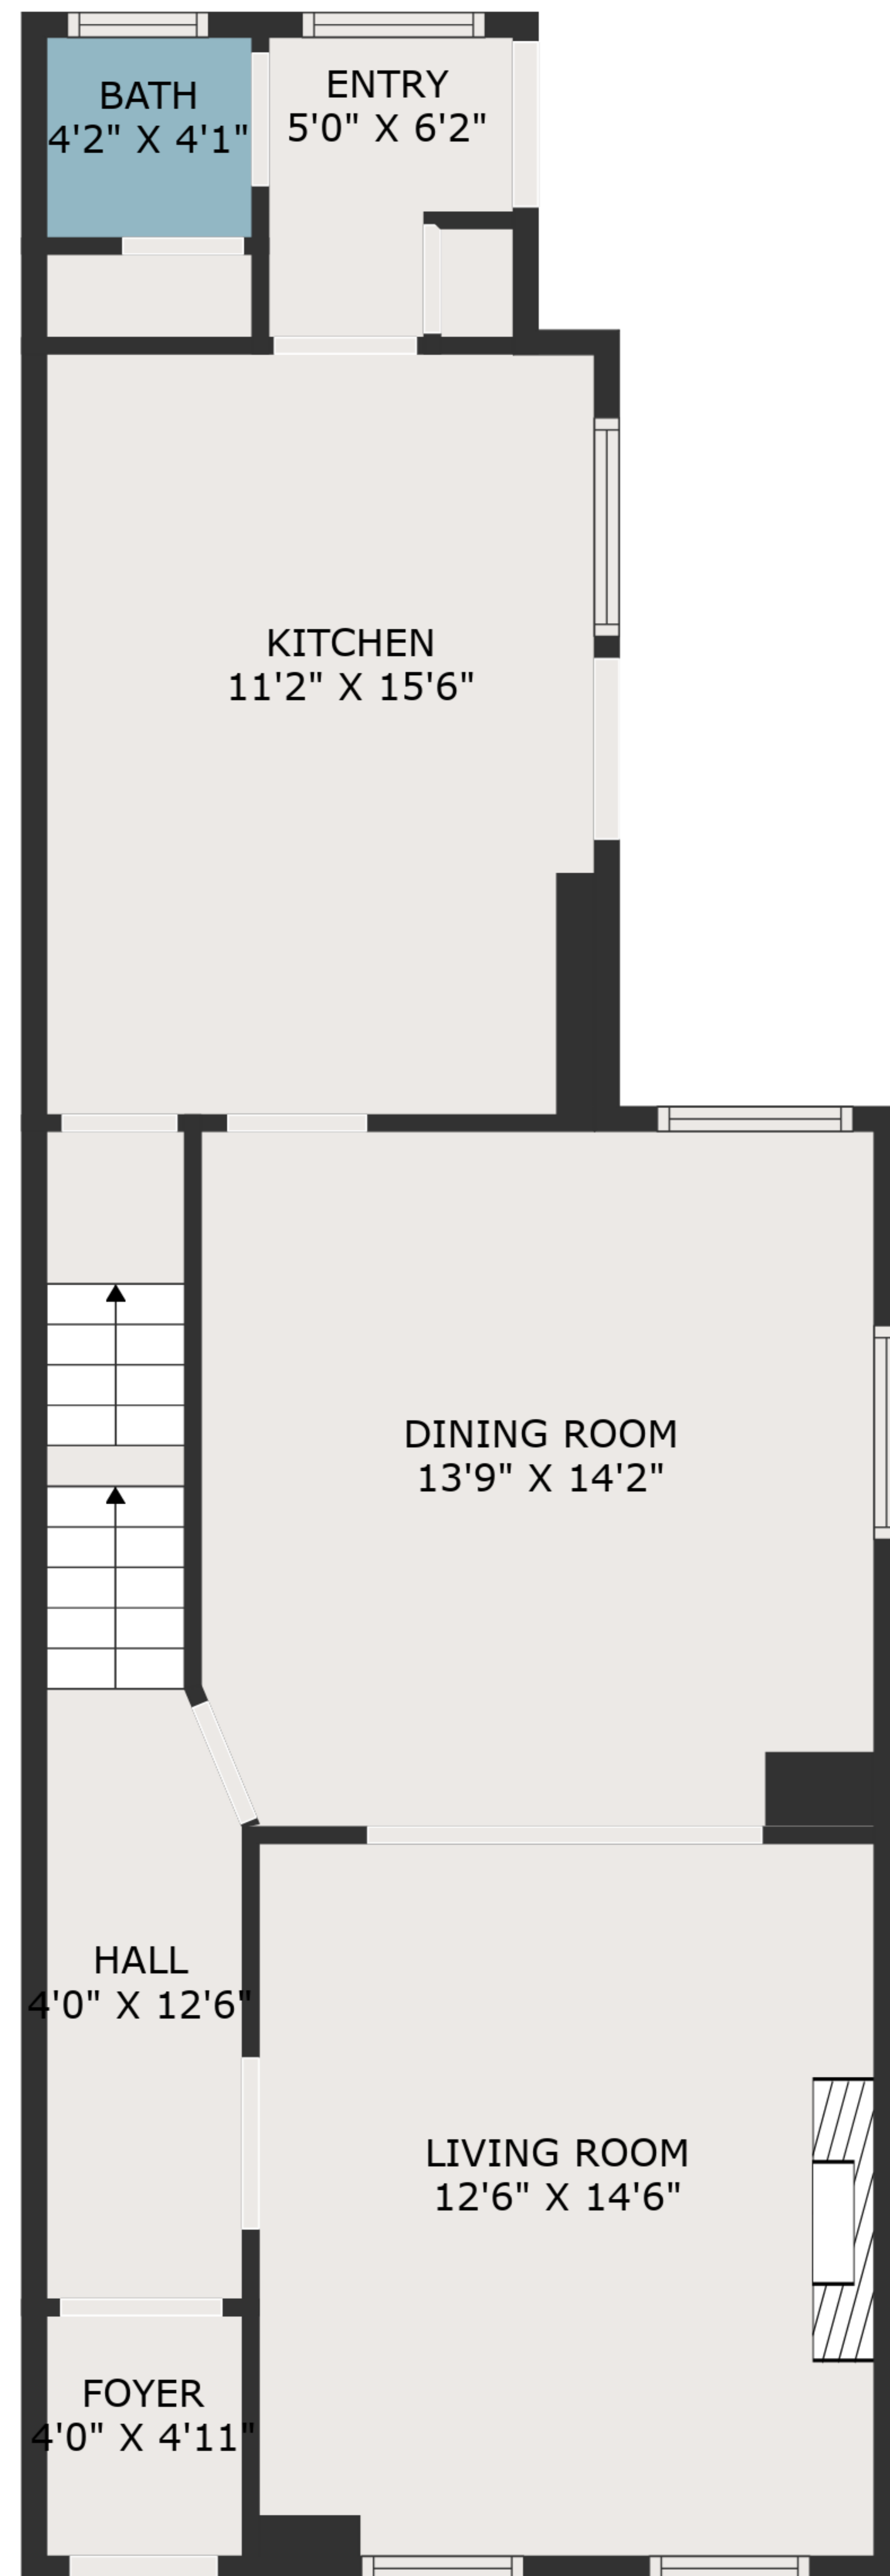

FLOOR 2

TOTAL: 2374 sq. ft
BELOW GROUND: 500 sq. ft, FLOOR 2: 732 sq. ft, FLOOR 3: 671 sq. ft, FLOOR 4: 471 sq. ft
EXCLUDED AREAS: LOW CEILING: 187 sq. ft

MEASUREMENTS ARE DEEMED HIGHLY RELIABLE BUT NOT GUARANTEED.