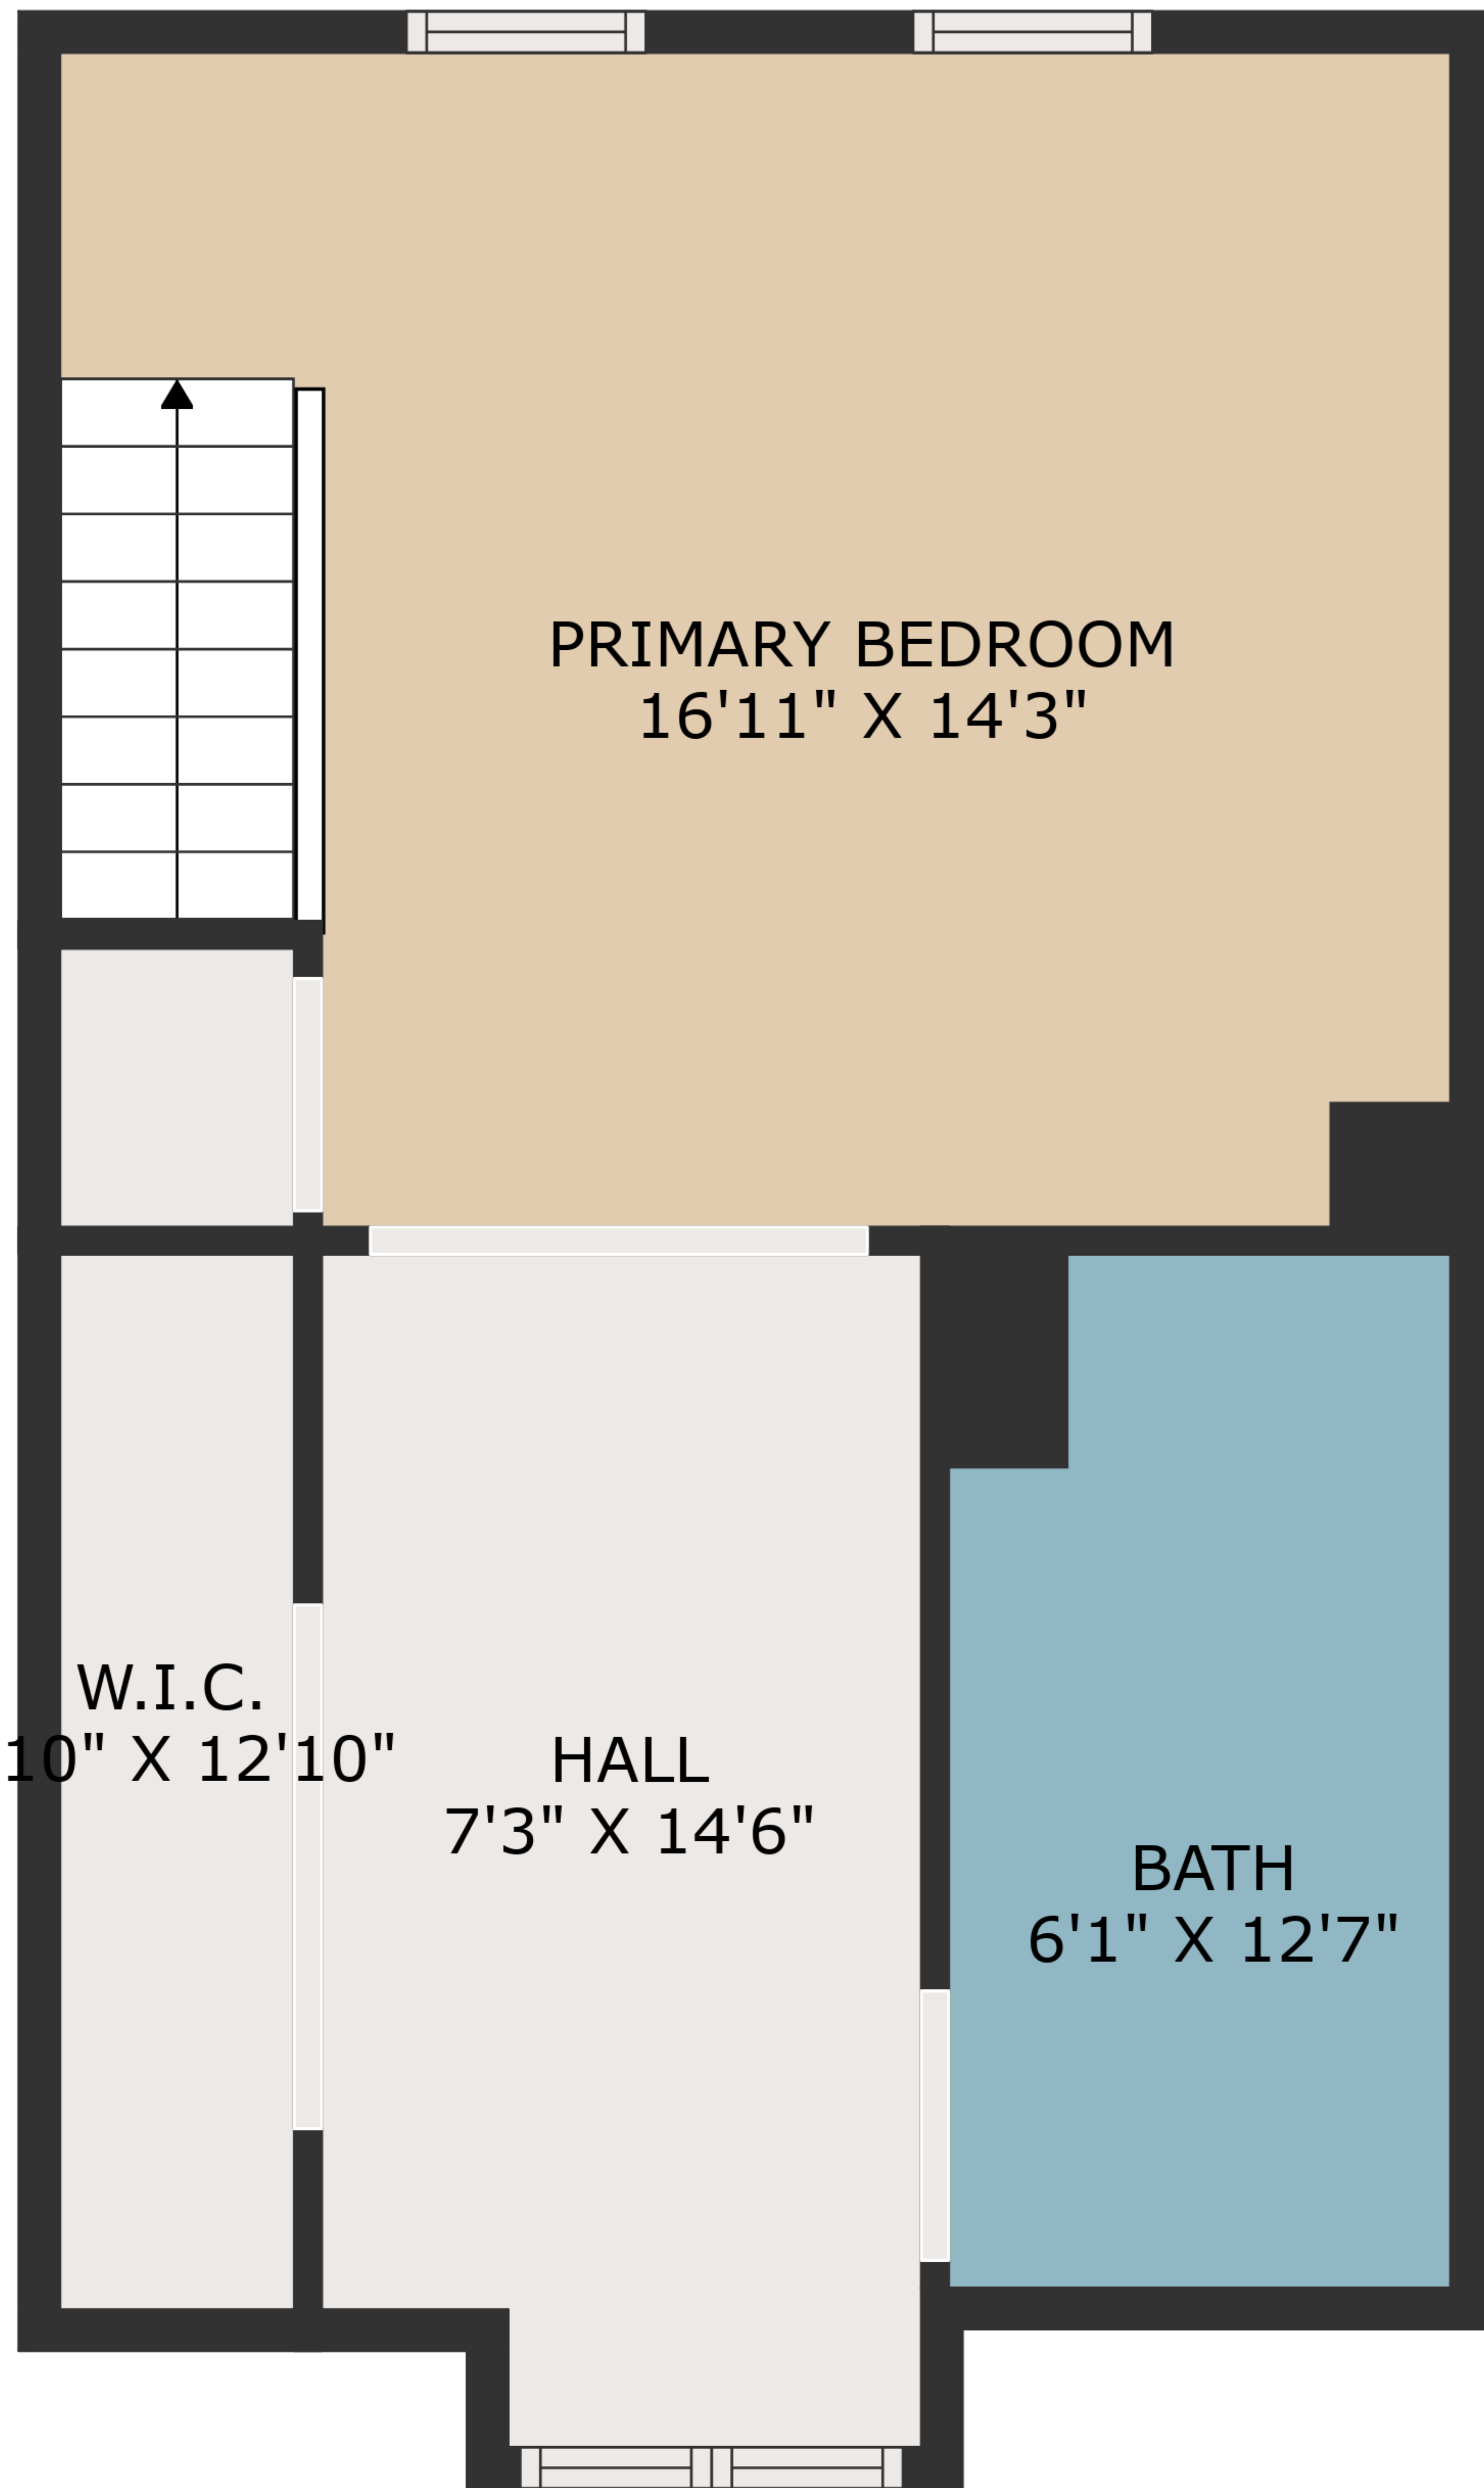

**TOTAL: 2374 sq. ft**

BELOW GROUND: 500 sq. ft, FLOOR 2: 732 sq. ft, FLOOR 3: 671 sq. ft, FLOOR 4: 471 sq. ft  
 EXCLUDED AREAS: LOW CEILING: 187 sq. ft

MEASUREMENTS ARE DEEMED HIGHLY RELIABLE BUT NOT GUARANTEED.