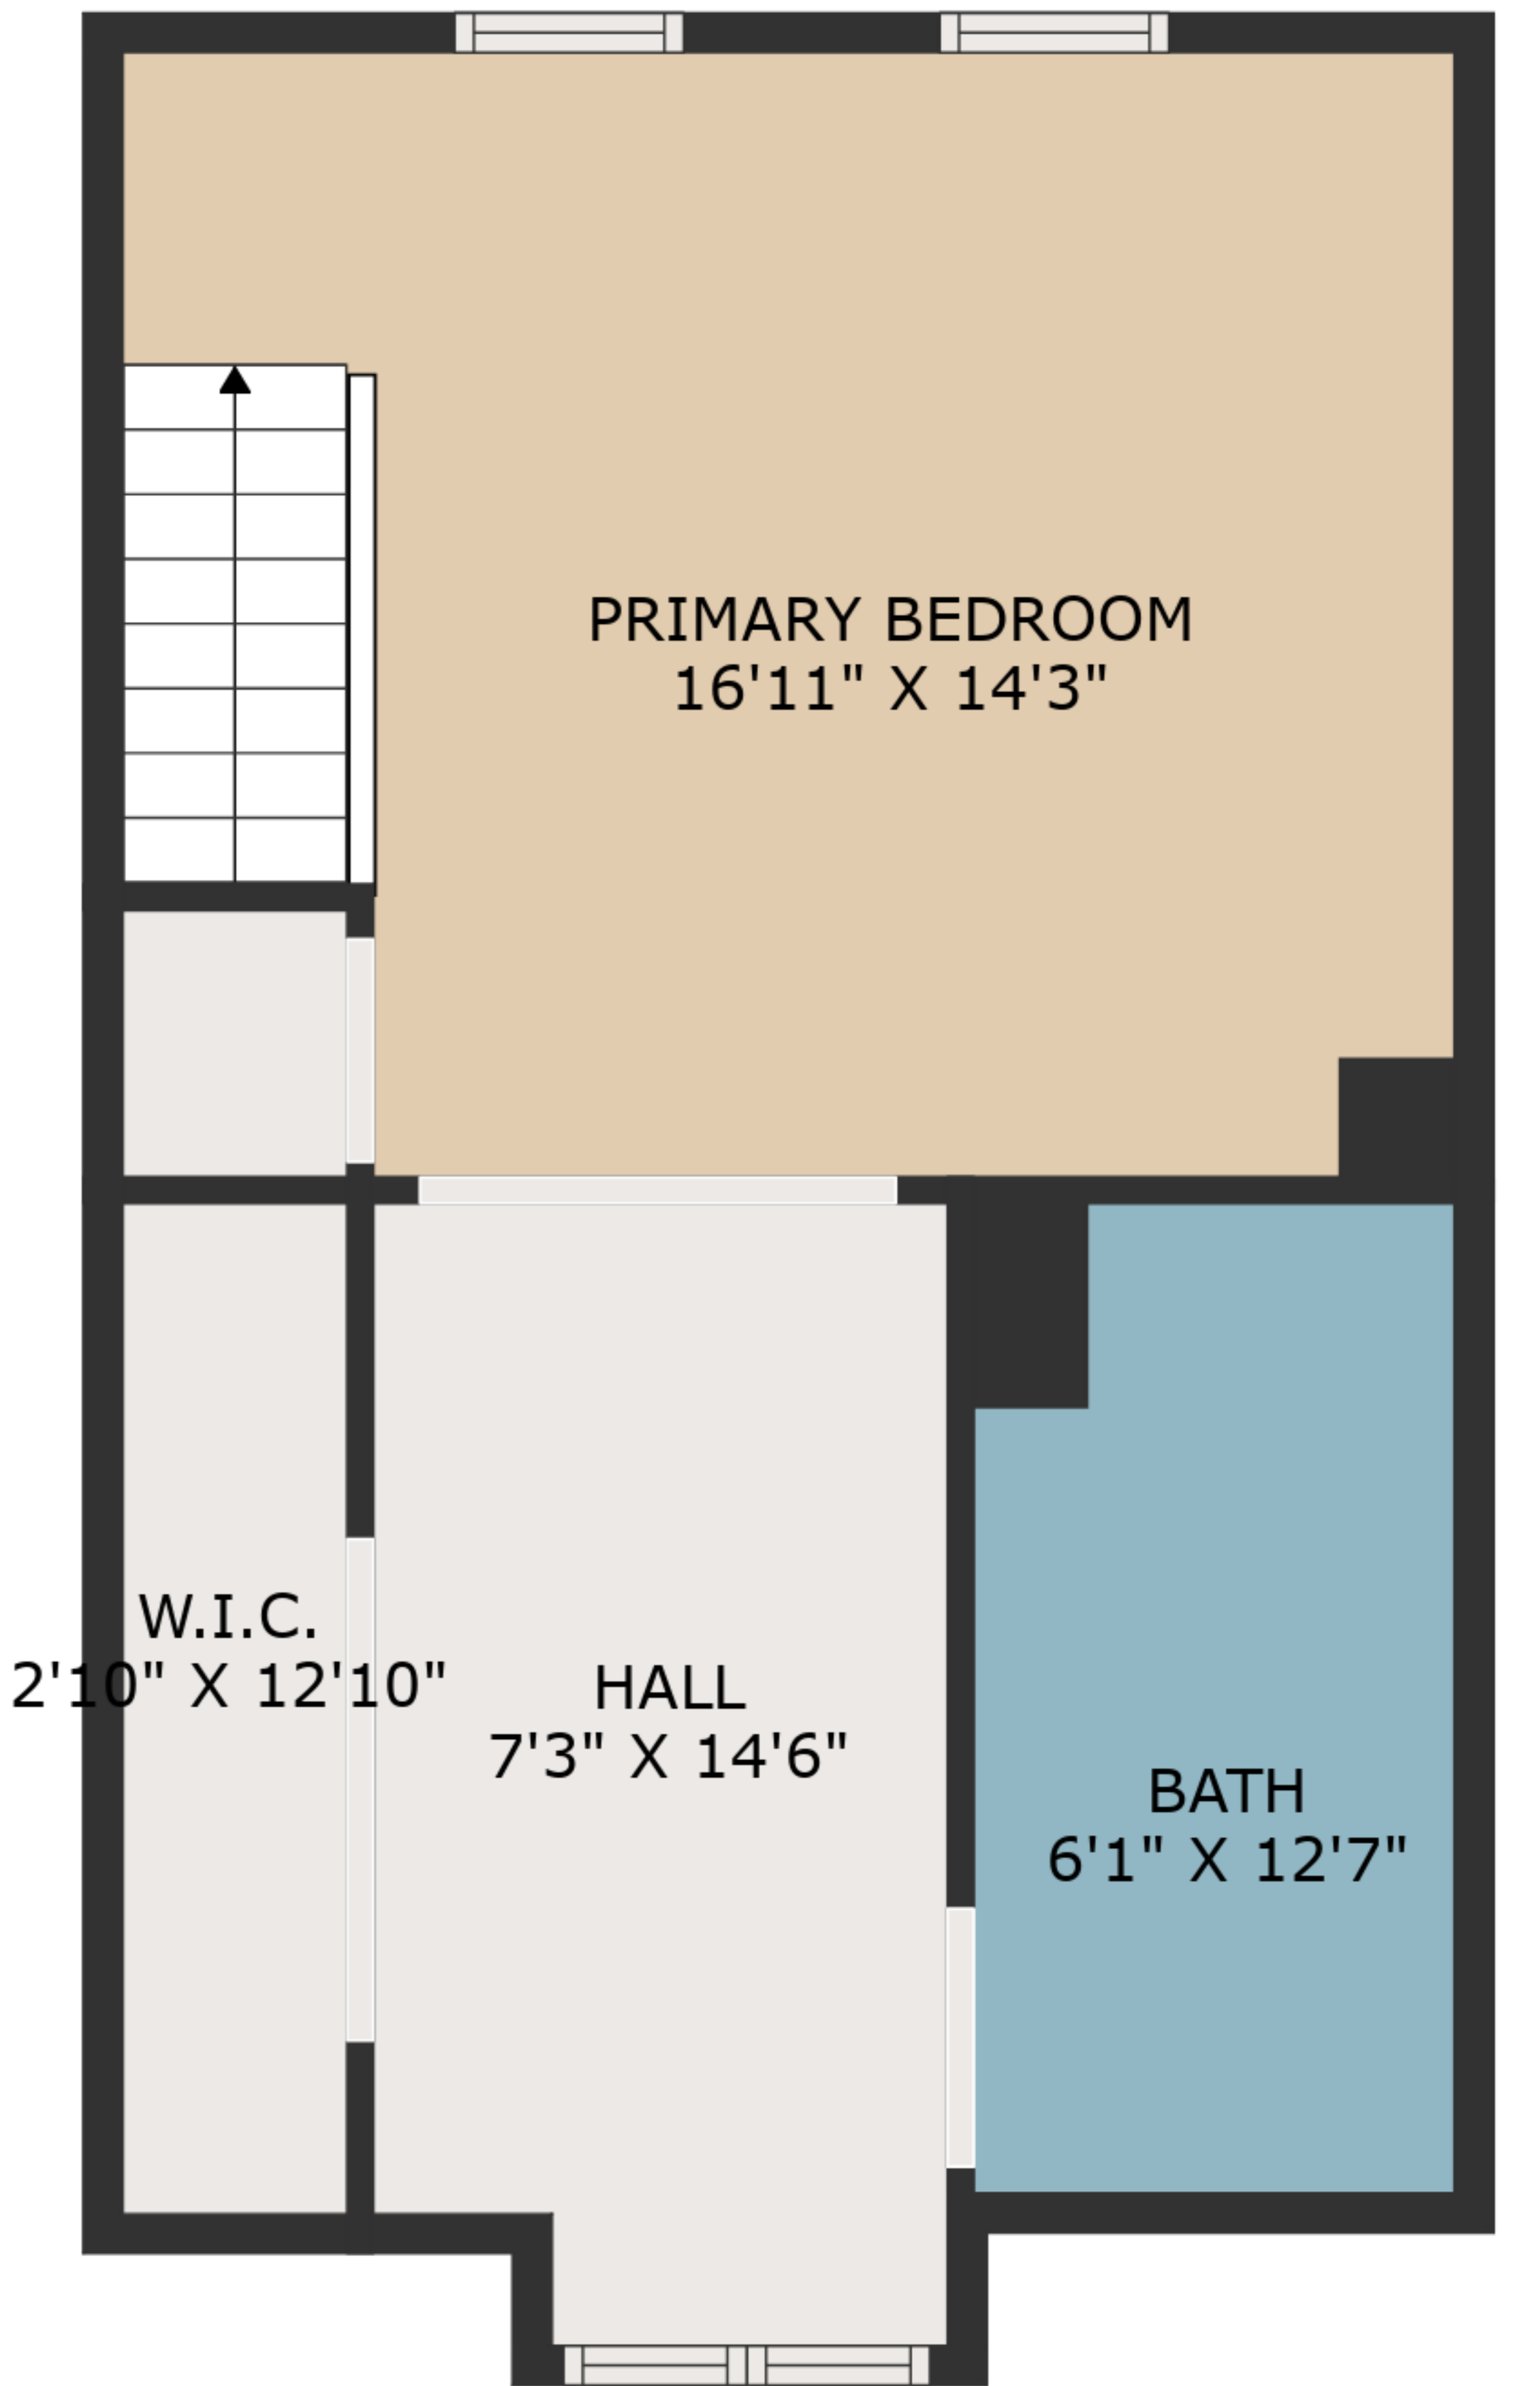

**TOTAL: 2374 sq. ft**

BELOW GROUND: 500 sq. ft, FLOOR 2: 732 sq. ft, FLOOR 3: 671 sq. ft, FLOOR 4: 471 sq. ft  
 EXCLUDED AREAS: LOW CEILING: 187 sq. ft

MEASUREMENTS ARE DEEMED HIGHLY RELIABLE BUT NOT GUARANTEED.

FLOOR 1

FLOOR 2

FLOOR 3

FLOOR 4

**TOTAL: 2374 sq. ft**  
 BELOW GROUND: 500 sq. ft, FLOOR 2: 732 sq. ft, FLOOR 3: 671 sq. ft, FLOOR 4: 471 sq. ft  
 EXCLUDED AREAS: LOW CEILING: 187 sq. ft

MEASUREMENTS ARE DEEMED HIGHLY RELIABLE BUT NOT GUARANTEED.