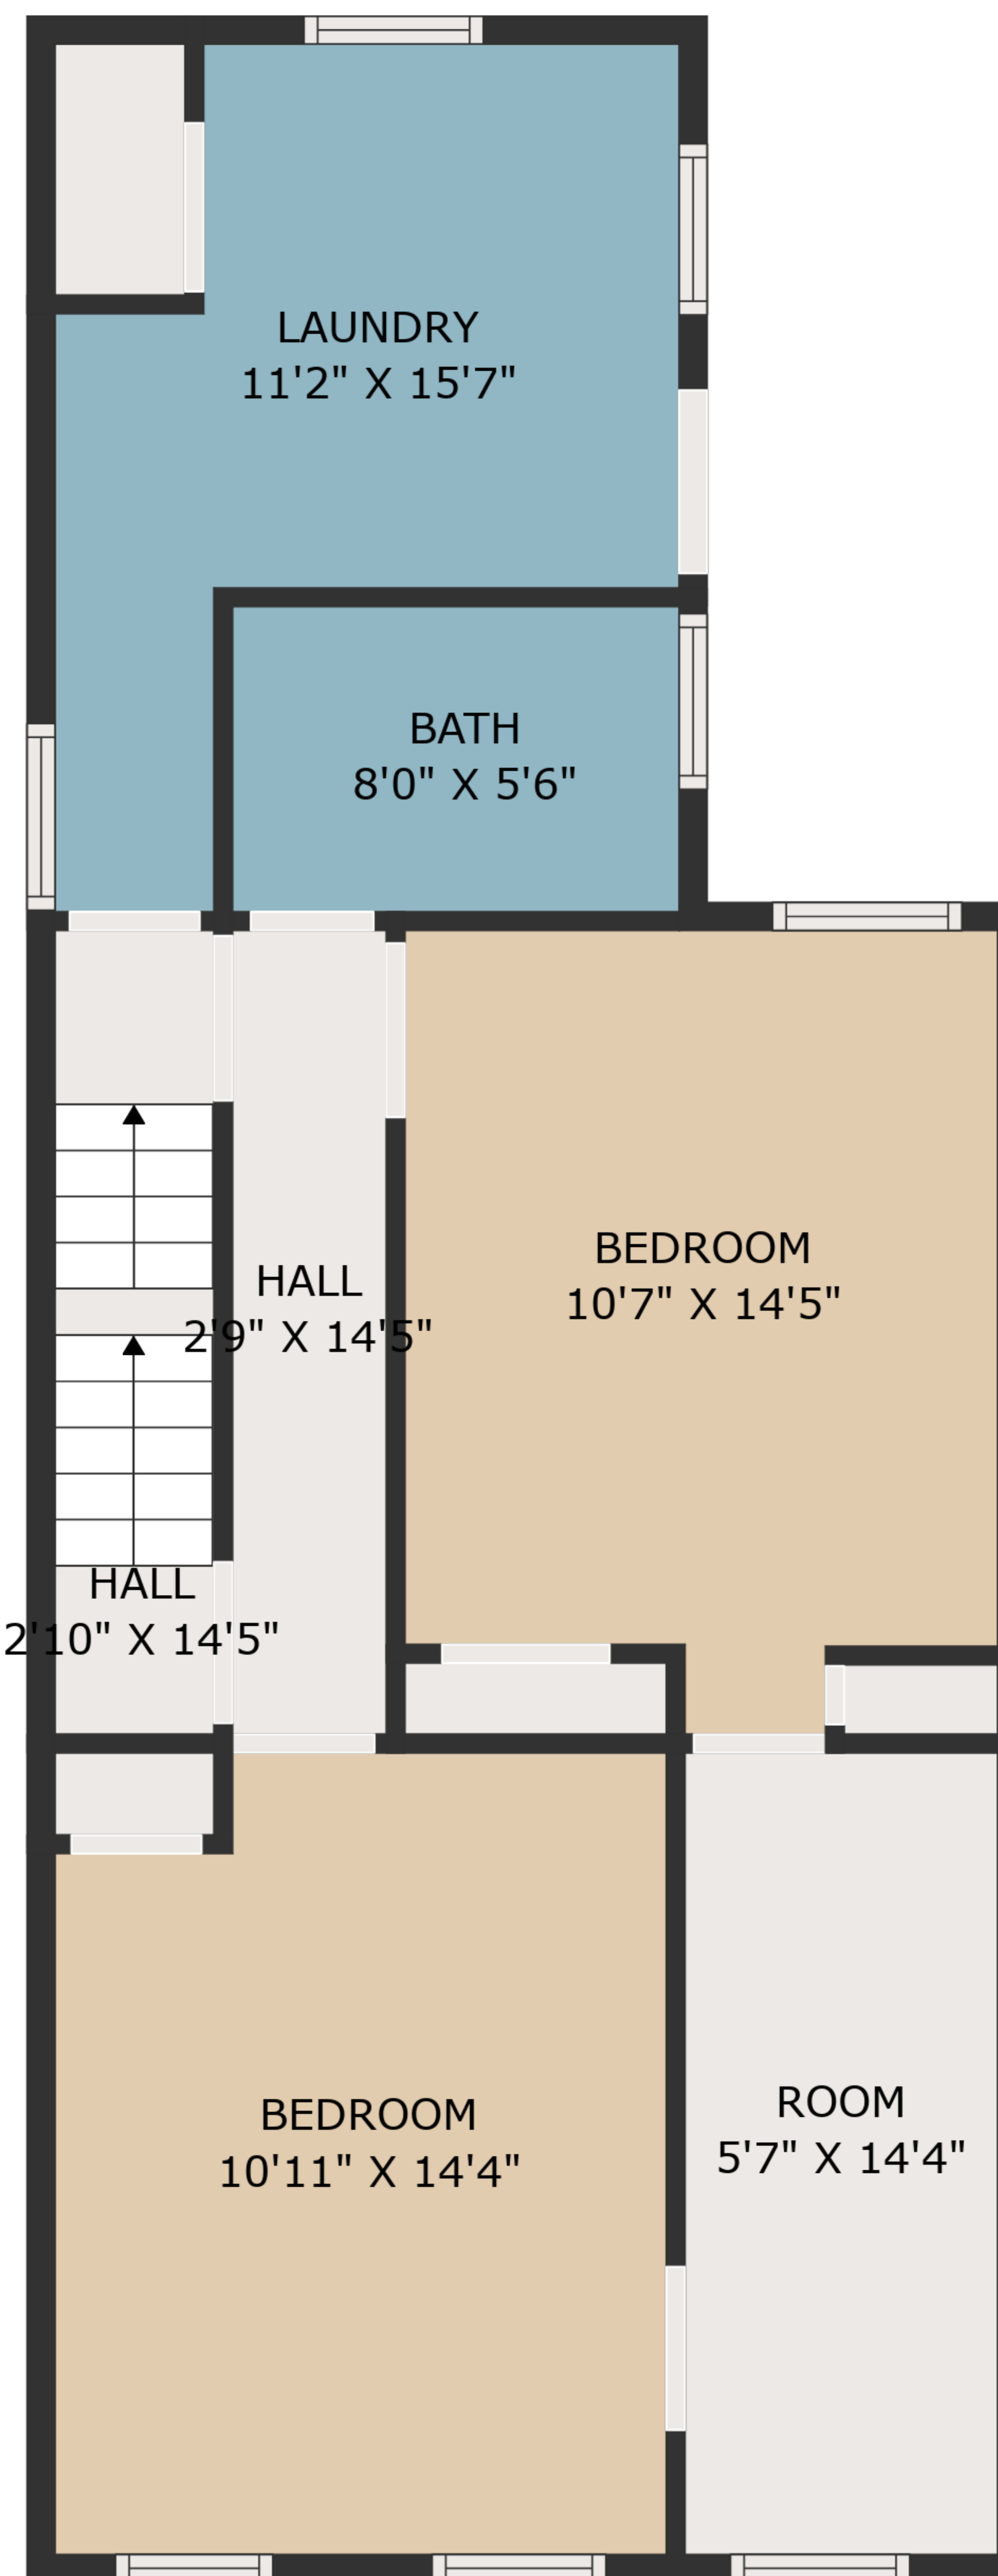

**TOTAL: 2374 sq. ft**

BELOW GROUND: 500 sq. ft, FLOOR 2: 732 sq. ft, FLOOR 3: 671 sq. ft, FLOOR 4: 471 sq. ft  
 EXCLUDED AREAS: LOW CEILING: 187 sq. ft

MEASUREMENTS ARE DEEMED HIGHLY RELIABLE BUT NOT GUARANTEED.