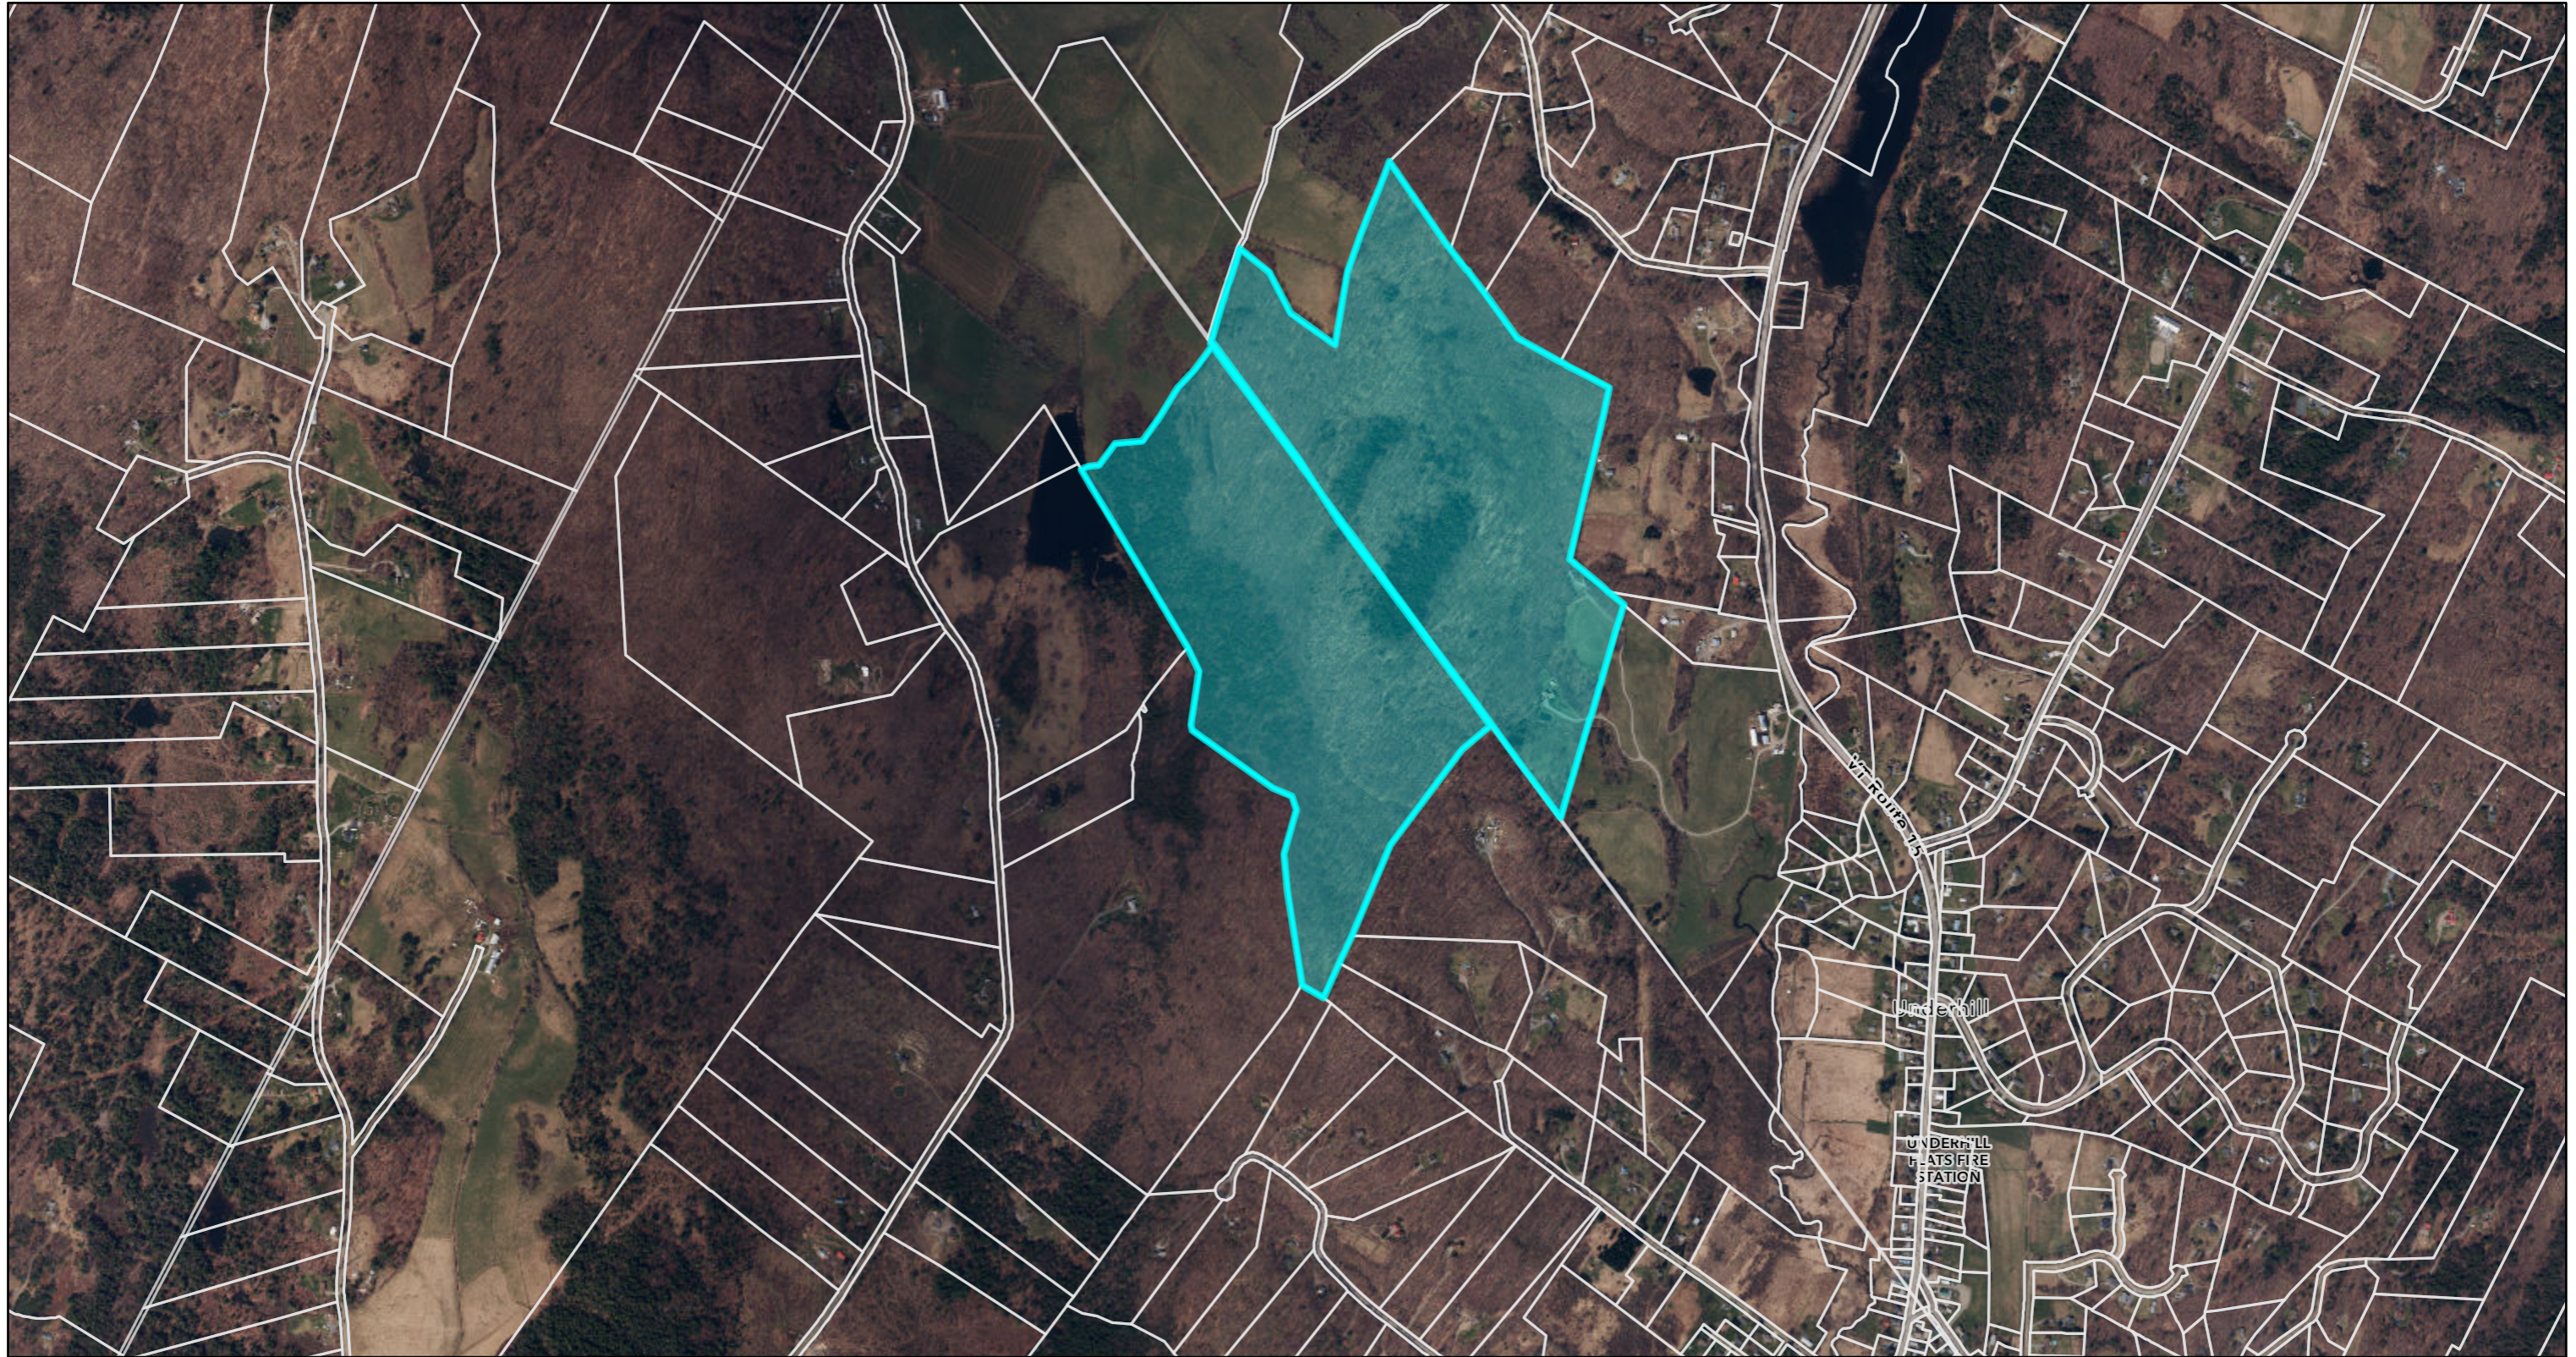

Vermont Parcel Program

5/22/2024, 11:35:50 AM

1:18,056

VT Parcels
VCGI Color Imagery Service

- Red: Band_1
- Green: Band_2
- Blue: Band_3

VCGI, Esri Community Maps Contributors, Chittenden County RPC, VCGI, Esri, TomTom, Garmin, SafeGraph, GeoTechnologies, Inc, METI/NASA, USGS, EPA, NPS, US Census Bureau, USDA, USFWS