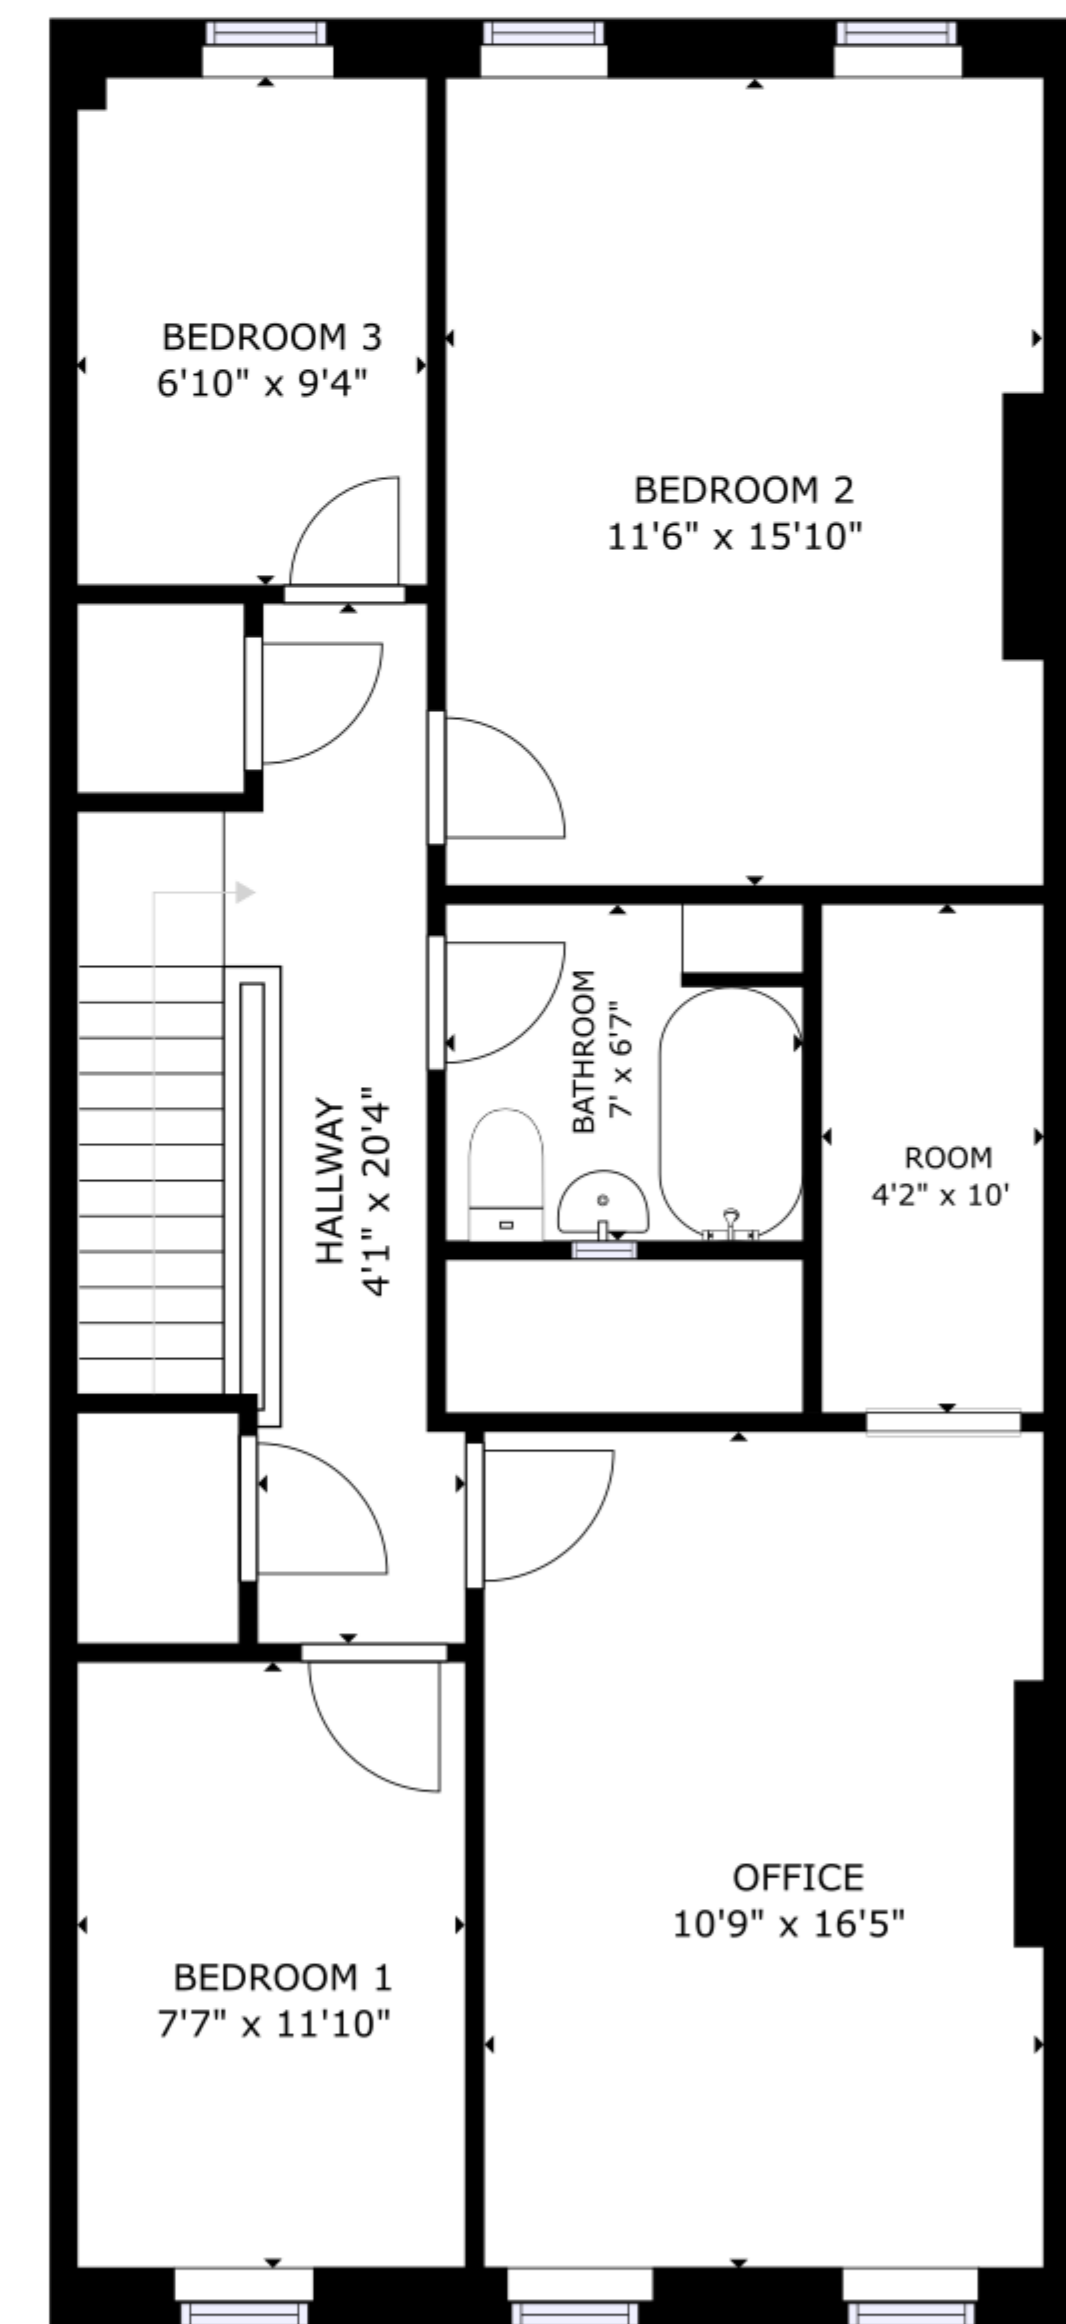

FLOOR 1

FLOOR 2

FLOOR 3

FLOOR 4

GROSS INTERNAL AREA  
 FLOOR 1: 1042 sq ft, FLOOR 2: 1056 sq ft, FLOOR 3: 834 sq ft, FLOOR 4: 822 sq ft  
 EXCLUDED AREAS: DECK: 171 sq ft  
 TOTAL: 3754 sq ft  
 SIZES AND DIMENSIONS ARE APPROXIMATE, ACTUAL MAY VARY.