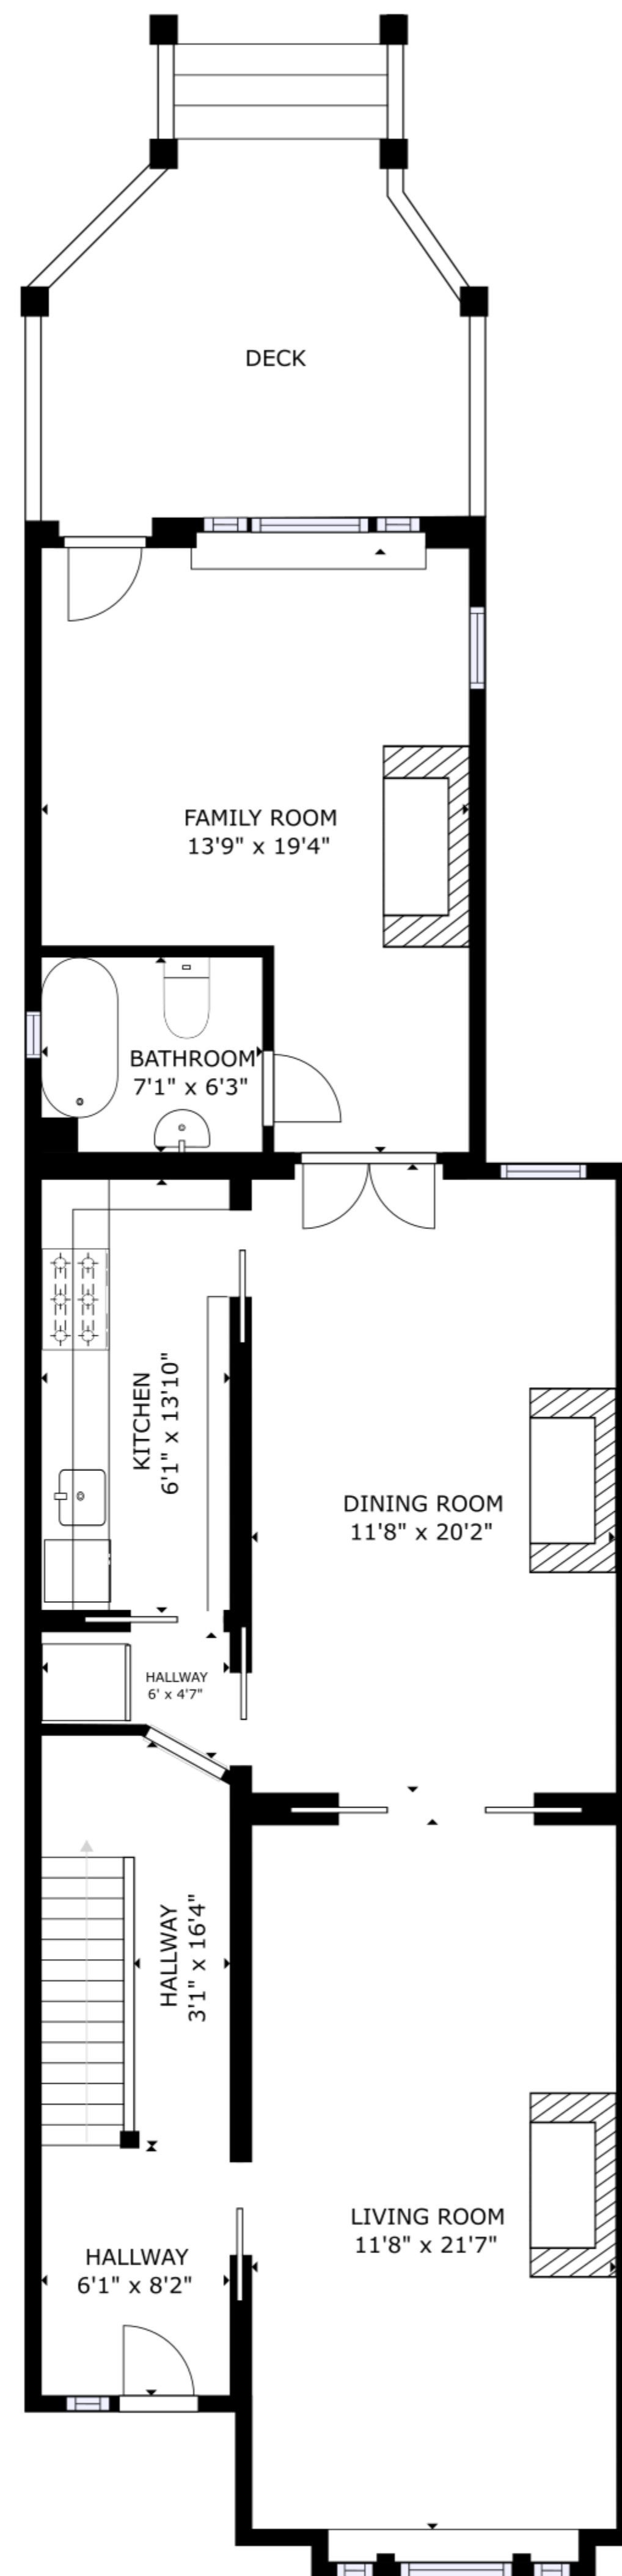

FLOOR 1

FLOOR 2

FLOOR 3

FLOOR 4

GROSS INTERNAL AREA  
 FLOOR 1: 1042 sq ft, FLOOR 2: 1056 sq ft, FLOOR 3: 834 sq ft, FLOOR 4: 822 sq ft  
 EXCLUDED AREAS: DECK: 171 sq ft  
 TOTAL: 3754 sq ft  
 SIZES AND DIMENSIONS ARE APPROXIMATE, ACTUAL MAY VARY.