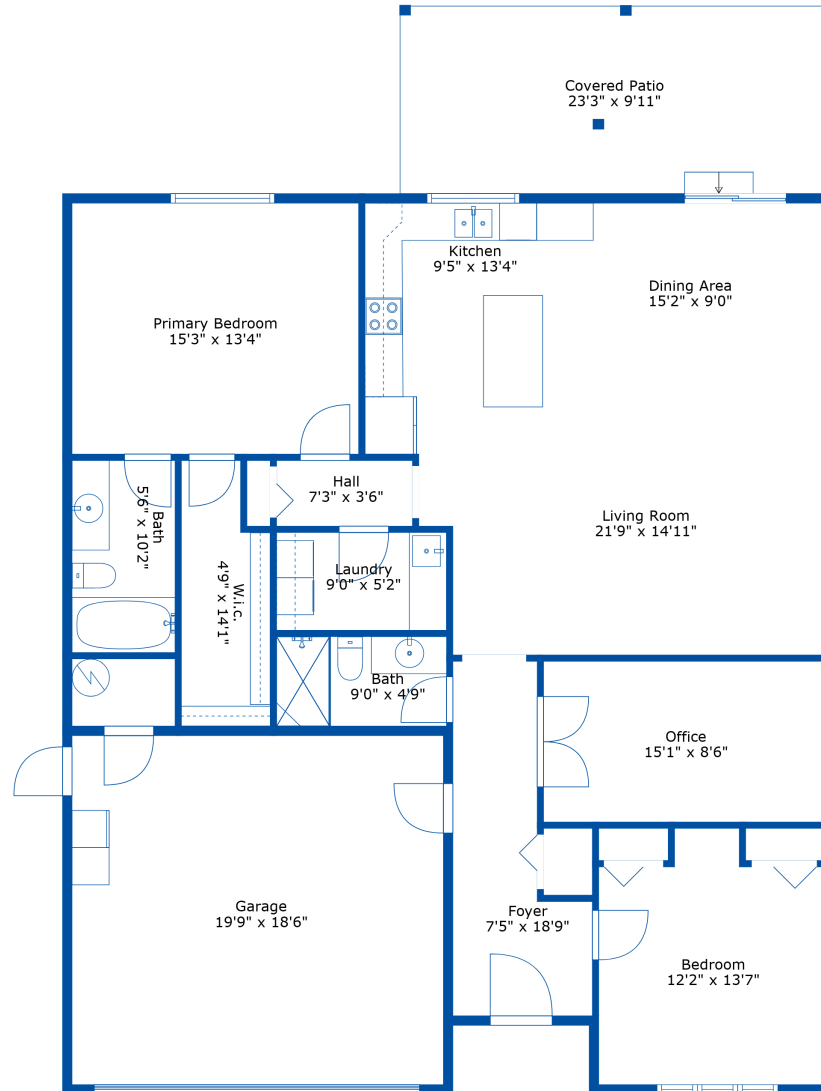

89-7600 Chilliwack River Rd

Tim Wight
604-217-2388
timwight@remax.net

Estimated Areas:

Total: 1551 Sq. Ft