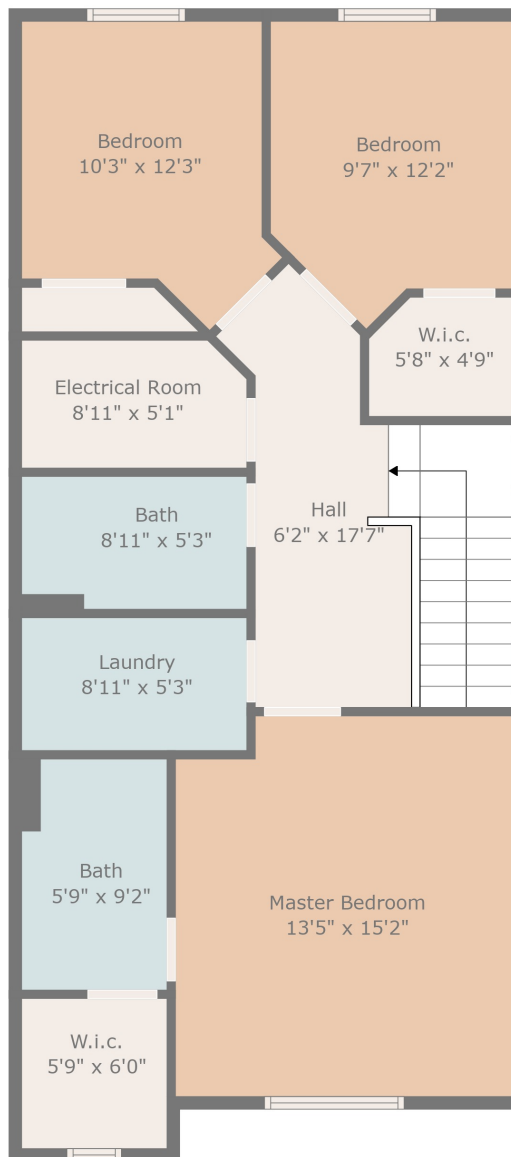

Floor 1

Floor 2

**TOTAL: 1365 sq. ft**  
 FLOOR 1: 520 sq. ft, FLOOR 2: 845 sq. ft  
 EXCLUDED AREAS: GARAGE: 384 sq. ft

**TOTAL: 1365 sq. ft**  
 FLOOR 1: 520 sq. ft, FLOOR 2: 845 sq. ft  
 EXCLUDED AREAS: GARAGE: 384 sq. ft

Floor Plan Created By Cubicasa App. Measurements Deemed Highly Reliable But Not Guaranteed.

**TOTAL: 1365 sq. ft**  
FLOOR 1: 520 sq. ft, FLOOR 2: 845 sq. ft  
EXCLUDED AREAS: GARAGE: 384 sq. ft

Floor Plan Created By Cubicasa App. Measurements Deemed Highly Reliable But Not Guaranteed.