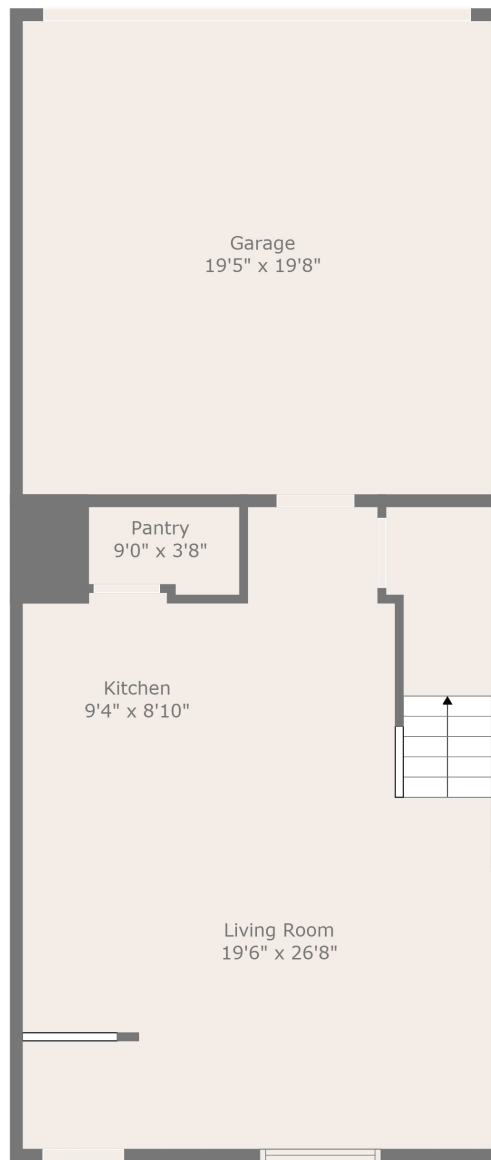

Floor 1

Floor 2

**TOTAL: 1365 sq. ft**  
 FLOOR 1: 520 sq. ft, FLOOR 2: 845 sq. ft  
 EXCLUDED AREAS: GARAGE: 384 sq. ft

**TOTAL: 1365 sq. ft**  
 FLOOR 1: 520 sq. ft, FLOOR 2: 845 sq. ft  
 EXCLUDED AREAS: GARAGE: 384 sq. ft

Floor Plan Created By Cubicasa App. Measurements Deemed Highly Reliable But Not Guaranteed.

**TOTAL: 1365 sq. ft**  
FLOOR 1: 520 sq. ft, FLOOR 2: 845 sq. ft  
EXCLUDED AREAS: GARAGE: 384 sq. ft

Floor Plan Created By Cubicasa App. Measurements Deemed Highly Reliable But Not Guaranteed.