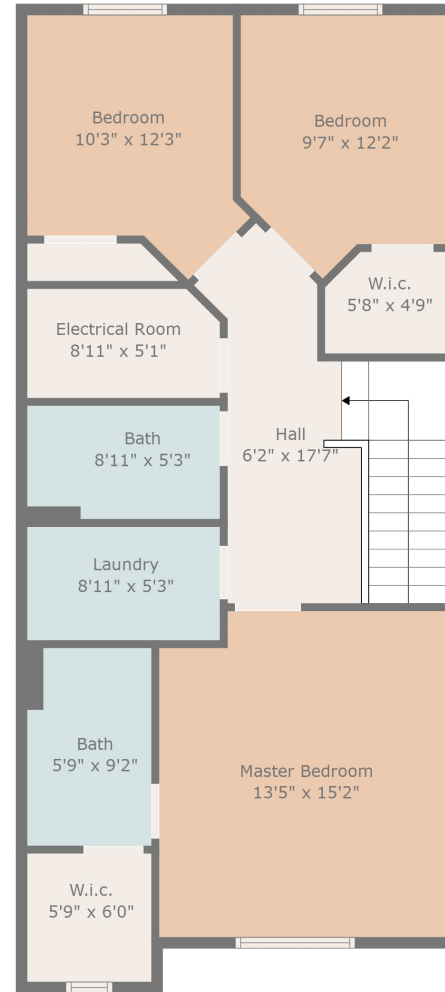

Floor 1

Floor 2

**TOTAL: 1365 sq. ft**  
 FLOOR 1: 520 sq. ft, FLOOR 2: 845 sq. ft  
 EXCLUDED AREAS: GARAGE: 384 sq. ft

**TOTAL: 1365 sq. ft**  
 FLOOR 1: 520 sq. ft, FLOOR 2: 845 sq. ft  
 EXCLUDED AREAS: GARAGE: 384 sq. ft

Floor Plan Created By Cubicasa App. Measurements Deemed Highly Reliable But Not Guaranteed.

**TOTAL: 1365 sq. ft**  
FLOOR 1: 520 sq. ft, FLOOR 2: 845 sq. ft  
EXCLUDED AREAS: GARAGE: 384 sq. ft

Floor Plan Created By Cubicasa App. Measurements Deemed Highly Reliable But Not Guaranteed.