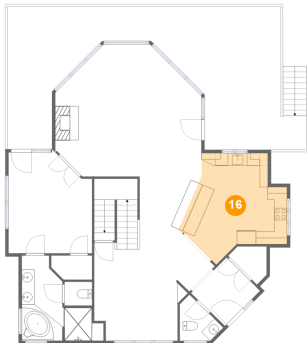

16 Floor 2 - Kitchen

Dimensions: 16'11" x 17'5"
Area: 203 sq. ft
Counted as Living Area: Yes

Heated: Yes
Finished: Yes
Enclosed: Yes
Contiguous: Yes
Permitted: Yes
Wet Space: No
Addition: No
Conversion: No