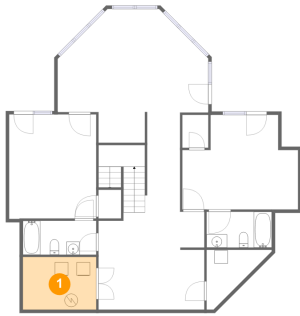

1359 Nicholas Lane, Moneta, Bedford County, Virginia, United States, 24121

1 Floor 1 - Utility

Dimensions: 11'0" x 7'11"
Area: 87 sq. ft
Counted as Living Area:
Yes

Heated: Yes
Finished: Yes
Enclosed: Yes
Contiguous:
Yes
Permitted: Yes
Wet Space: No
Addition: No
Conversion: No