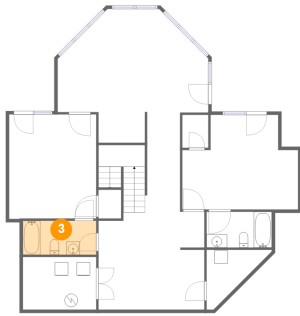

2 Floor 1 - Bedroom

Dimensions: 13'1" x 15'7"
Area: 204 sq. ft
Counted as Living Area:
Yes

Heated: Yes
Finished: Yes
Enclosed: Yes
Contiguous:
Yes
Permitted: Yes
Wet Space: No
Addition: No
Conversion: No

1359 Nicholas Lane, Moneta, Bedford County, Virginia, United States, 24121

3 Floor 1 - Bath

Dimensions: 11'0" x 5'1"
Area: 56 sq. ft
Counted as Living Area:
Yes

Heated: Yes
Finished: Yes
Enclosed: Yes
Contiguous:
Yes
Permitted: Yes
Wet Space: Yes
Addition: No
Conversion: No