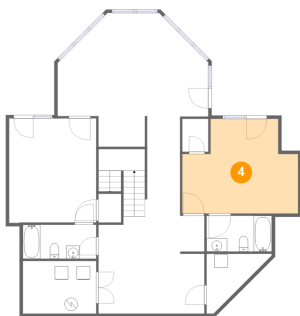

4 Floor 1 - Bedroom

Dimensions: 17'5" x 14'2"
Area: 209 sq. ft
Counted as Living Area:
Yes

Heated: Yes
Finished: Yes
Enclosed: Yes
Contiguous:
Yes
Permitted: Yes
Wet Space: No
Addition: No
Conversion: No