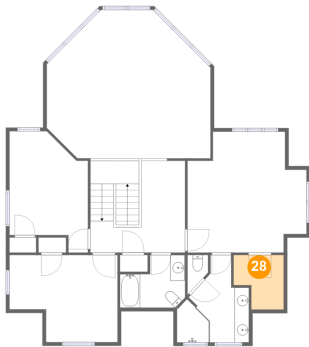

28 Floor 3 - W.i.c.

Dimensions: 6'11" x 7'7"
Area: 44 sq. ft
Counted as Living Area:
Yes

Heated: Yes
Finished: Yes
Enclosed: Yes
Contiguous:
Yes
Permitted: Yes
Wet Space: No
Addition: No
Conversion: No