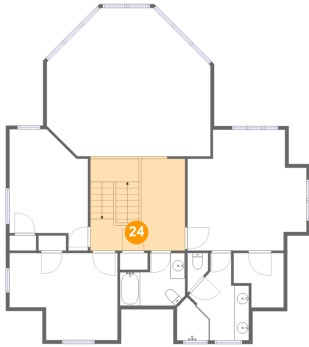

1359 Nicholas Lane, Moneta, Bedford County, Virginia, United States, 24121

24 Floor 3 - Hall

Dimensions: 13'2" x 12'9"
Area: 172 sq. ft
Counted as Living Area:
Yes

Heated: Yes
Finished: Yes
Enclosed: Yes
Contiguous:
Yes
Permitted: Yes
Wet Space: No
Addition: No
Conversion: No