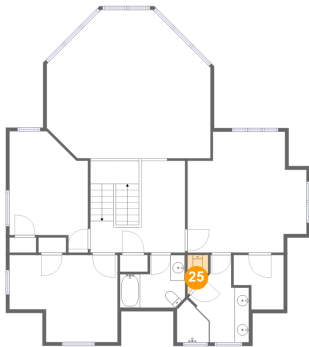

25 Floor 3 - Wc

Dimensions: 2'6" x 4'0"
Area: 11 sq. ft
Counted as Living Area:
Yes

Heated: Yes
Finished: Yes
Enclosed: Yes
Contiguous:
Yes
Permitted: Yes
Wet Space: Yes
Addition: No
Conversion: No