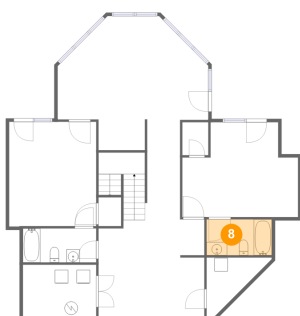

8 Floor 1 - Bath

Dimensions: 9'10" x 5'5"
Area: 53 sq. ft
Counted as Living Area: Yes

Heated: Yes
Finished: Yes
Enclosed: Yes
Contiguous: Yes
Permitted: Yes
Wet Space: Yes
Addition: No
Conversion: No