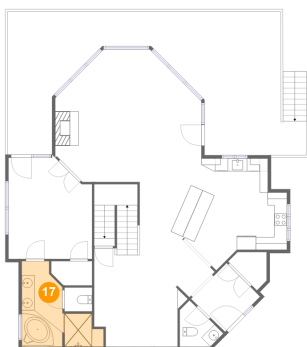

17 Floor 2 - Primary Bath

Dimensions: 12'9" x 13'3"
Area: 106 sq. ft
Counted as Living Area: Yes

Heated: Yes
Finished: Yes
Enclosed: Yes
Contiguous: Yes
Permitted: Yes
Wet Space: Yes
Addition: No
Conversion: No