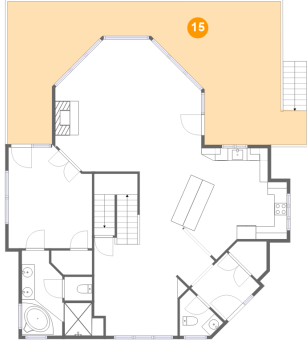

1359 Nicholas Lane, Moneta, Bedford County, Virginia, United States, 24121

15 Floor 2 - Deck

Dimensions: 42'7" x 22'4"
Area: 635 sq. ft
Counted as Living Area: No

Heated: No
Finished: Yes
Enclosed: No
Contiguous: Yes
Permitted: Yes
Wet Space: No
Addition: No
Conversion: No