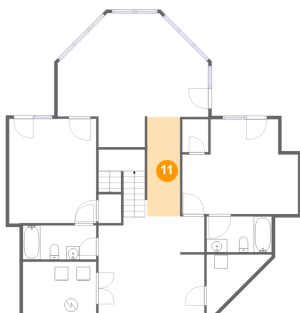

11 Floor 1 - Hall

Dimensions: 4'11" x 14'11"
Area: 74 sq. ft
Counted as Living Area: Yes

Heated: Yes
Finished: Yes
Enclosed: Yes
Contiguous: Yes
Permitted: Yes
Wet Space: No
Addition: No
Conversion: No