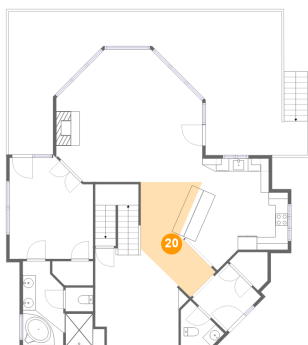

20 Floor 2 - Hall

Dimensions: 9'6" x 16'2"
Area: 124 sq. ft
Counted as Living Area:
Yes

Heated: Yes
Finished: Yes
Enclosed: Yes
Contiguous:
Yes
Permitted: Yes
Wet Space: No
Addition: No
Conversion: No