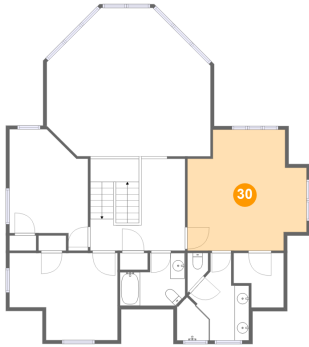

1359 Nicholas Lane, Moneta, Bedford County, Virginia, United States, 24121

30 Floor 3 - Bedroom

Dimensions: 16'7" x 16'10"
Area: 240 sq. ft
Counted as Living Area:
Yes

Heated: Yes
Finished: Yes
Enclosed: Yes
Contiguous:
Yes
Permitted: Yes
Wet Space: No
Addition: No
Conversion: No