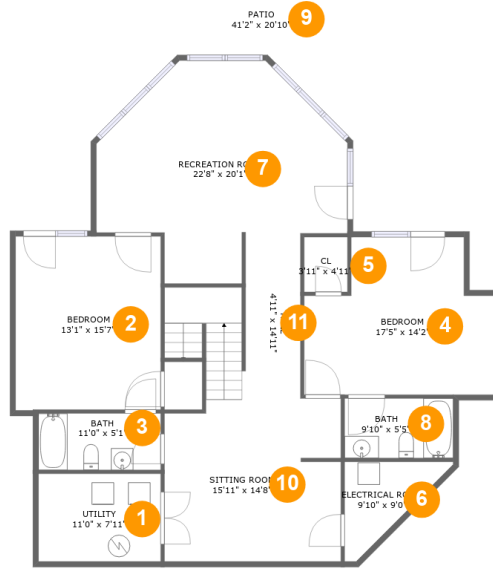

1359 Nicholas Lane, Moneta, Bedford County, Virginia, United States, 24121

Room Dimensions

Floor 1

Total sqft: 2087

Living area: 1458

#	Room name	Dimensions	Area (sqft)	Counted as Living Area
1	Utility	11'0" x 7'11"	87 sq. ft	Yes
2	Bedroom	13'1" x 15'7"	204 sq. ft	Yes
3	Bath	11'0" x 5'1"	56 sq. ft	Yes
4	Bedroom	17'5" x 14'2"	209 sq. ft	Yes
5	Cl	3'11" x 4'11"	19 sq. ft	Yes
6	Electrical Room	9'10" x 9'0"	50 sq. ft	No
7	Recreation Room	22'8" x 20'1"	328 sq. ft	Yes
8	Bath	9'10" x 5'5"	53 sq. ft	Yes
9	Patio	41'2" x 20'10"	573 sq. ft	No
10	Sitting Room	15'11" x 14'8"	283 sq. ft	Yes
11	Hall	4'11" x 14'11"	74 sq. ft	Yes

Dimensions: 14'7" x 15'3"
Area: 243 sq. ft
Counted as Living Area:
Yes

Heated: Yes
Finished: Yes
Enclosed: Yes
Contiguous:
Yes
Permitted: Yes
Wet Space: No
Addition: No
Conversion: No

1359 Nicholas Lane, Moneta, Bedford County, Virginia, United States, 24121

Dimensions: 12'9" x 13'3"
Area: 106 sq. ft
Counted as Living Area: Yes

Heated: Yes
Finished: Yes
Enclosed: Yes
Contiguous: Yes
Permitted: Yes
Wet Space: Yes
Addition: No
Conversion: No

1359 Nicholas Lane, Moneta, Bedford County, Virginia, United States, 24121

24 Floor 3 - Hall

Dimensions: 13'2" x 12'9"
Area: 172 sq. ft
Counted as Living Area:
Yes

Heated: Yes
Finished: Yes
Enclosed: Yes
Contiguous:
Yes
Permitted: Yes
Wet Space: No
Addition: No
Conversion: No

25 Floor 3 - Wc