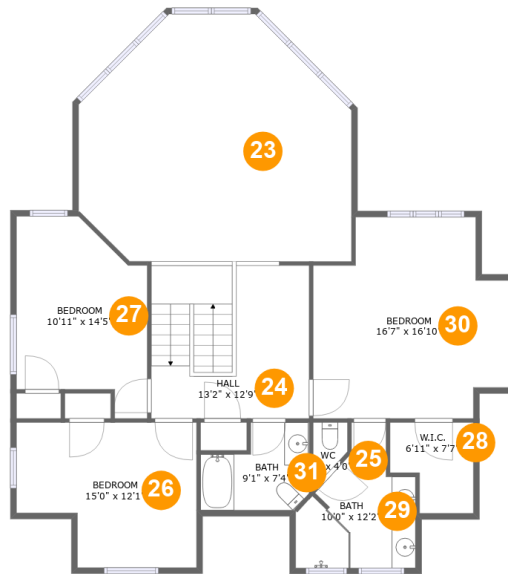

1359 Nicholas Lane, Moneta, Bedford County, Virginia, United States, 24121

Room Dimensions

Floor 3

Total sqft: 1473

Living area: 879

#	Room name	Dimensions	Area (sqft)	Counted as Living Area
23	Open To Below	22'9" x 20'8"	400 sq. ft	No
24	Hall	13'2" x 12'9"	172 sq. ft	Yes
25	Wc	2'6" x 4'0"	11 sq. ft	Yes
26	Bedroom	15'0" x 12'1"	159 sq. ft	No
27	Bedroom	10'11" x 14'5"	149 sq. ft	Yes
28	W.i.c.	6'11" x 7'7"	44 sq. ft	Yes
29	Bath	10'0" x 12'2"	86 sq. ft	Yes
30	Bedroom	16'7" x 16'10"	240 sq. ft	Yes
31	Bath	9'1" x 7'4"	54 sq. ft	Yes