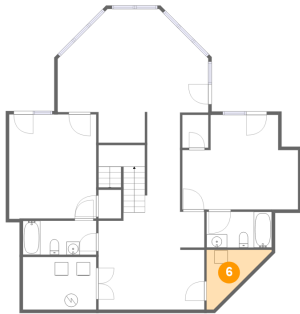

1359 Nicholas Lane, Moneta, Bedford County, Virginia, United States, 24121

6 Floor 1 - Electrical Room

Dimensions: 9'10" x 9'0"
Area: 50 sq. ft
Counted as Living Area: No

Heated: No
Finished: No
Enclosed: Yes
Contiguous: Yes
Permitted: Yes
Wet Space: No
Addition: No
Conversion: No