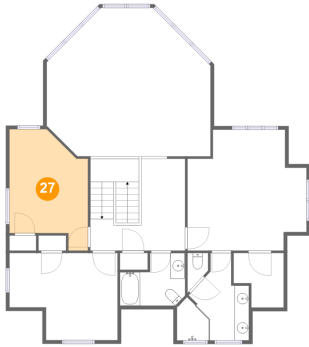

1359 Nicholas Lane, Moneta, Bedford County, Virginia, United States, 24121

27 Floor 3 - Bedroom

Dimensions: 10'11" x 14'5"
Area: 149 sq. ft
Counted as Living Area:
Yes

Heated: Yes
Finished: Yes
Enclosed: Yes
Contiguous:
Yes
Permitted: Yes
Wet Space: No
Addition: No
Conversion: No