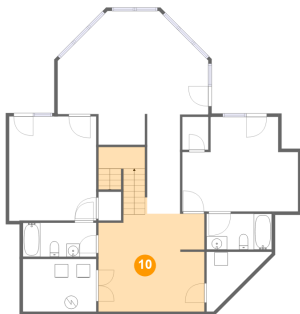

8 Floor 1 - Bath

Dimensions: 9'10" x 5'5"
Area: 53 sq. ft
Counted as Living Area: Yes

Heated: Yes
Finished: Yes
Enclosed: Yes
Contiguous: Yes
Permitted: Yes
Wet Space: Yes
Addition: No
Conversion: No

1359 Nicholas Lane, Moneta, Bedford County, Virginia, United States, 24121

9 Floor 1 - Patio

Dimensions: 41'2" x 20'10"
Area: 573 sq. ft
Counted as Living Area: No

Heated: No
Finished: Yes
Enclosed: No
Contiguous: Yes
Permitted: Yes
Wet Space: No
Addition: No
Conversion: No

10 Floor 1 - Sitting Room