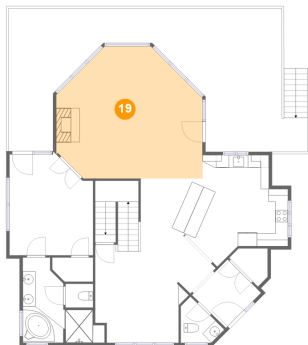

19 Floor 2 - Living Room

Dimensions: 22'9" x 20'7"
Area: 400 sq. ft
Counted as Living Area:
Yes

Heated: Yes
Finished: Yes
Enclosed: Yes
Contiguous:
Yes
Permitted: Yes
Wet Space: No
Addition: No
Conversion: No