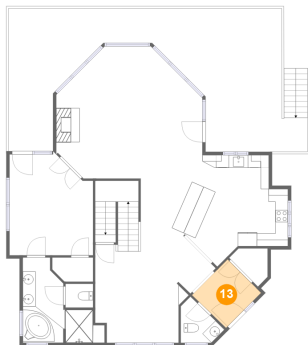

Dimensions: 4'11" x 14'11"
Area: 74 sq. ft
Counted as Living Area: Yes

Heated: Yes
Finished: Yes
Enclosed: Yes
Contiguous: Yes
Permitted: Yes
Wet Space: No
Addition: No
Conversion: No

1359 Nicholas Lane, Moneta, Bedford County, Virginia, United States, 24121

12 Floor 2 - W.i.c.

Dimensions: 6'4" x 3'9"
Area: 22 sq. ft
Counted as Living Area:
Yes

Heated: Yes
Finished: Yes
Enclosed: Yes
Contiguous:
Yes
Permitted: Yes
Wet Space: No
Addition: No
Conversion: No

13 Floor 2 - Foyer