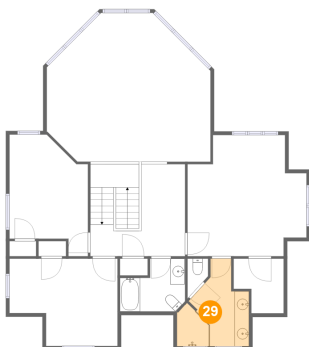

29 Floor 3 - Bath

Dimensions: 10'0" x 12'2"
Area: 86 sq. ft
Counted as Living Area:
Yes

Heated: Yes
Finished: Yes
Enclosed: Yes
Contiguous:
Yes
Permitted: Yes
Wet Space: Yes
Addition: No
Conversion: No