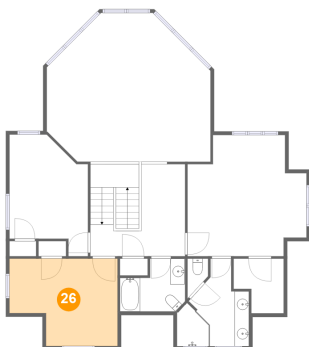

26 Floor 3 - Bedroom

Dimensions: 15'0" x 12'1"
Area: 159 sq. ft
Counted as Living Area: No

Heated: Yes
Finished: Yes
Enclosed: Yes
Contiguous: Yes
Permitted: Yes
Wet Space: No
Addition: No
Conversion: No