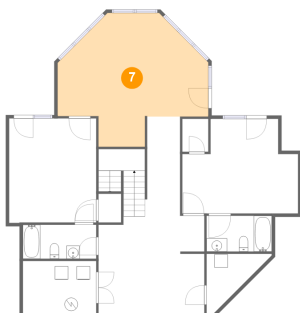

7 Floor 1 - Recreation Room

Dimensions: 22'8" x 20'1"
Area: 328 sq. ft
Counted as Living Area: Yes

Heated: Yes
Finished: Yes
Enclosed: Yes
Contiguous: Yes
Permitted: Yes
Wet Space: No
Addition: No
Conversion: No