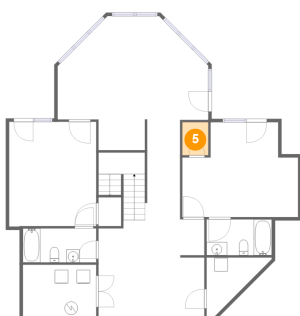

5 Floor 1 - Cl

Dimensions: 3'11" x 4'11"
Area: 19 sq. ft
Counted as Living Area:
Yes

Heated: Yes
Finished: Yes
Enclosed: Yes
Contiguous:
Yes
Permitted: Yes
Wet Space: No
Addition: No
Conversion: No