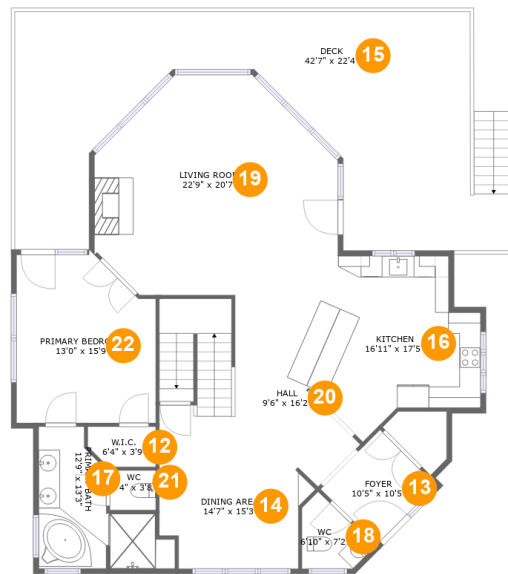

1359 Nicholas Lane, Moneta, Bedford County, Virginia, United States, 24121

Room Dimensions

Floor 1

Total sqft: 2087

Living area: 1458

#	Room name	Dimensions	Area (sqft)	Counted as Living Area
1	Utility	11'0" x 7'11"	87 sq. ft	Yes
2	Bedroom	13'1" x 15'7"	204 sq. ft	Yes
3	Bath	11'0" x 5'1"	56 sq. ft	Yes
4	Bedroom	17'5" x 14'2"	209 sq. ft	Yes
5	Cl	3'11" x 4'11"	19 sq. ft	Yes
6	Electrical Room	9'10" x 9'0"	50 sq. ft	No
7	Recreation Room	22'8" x 20'1"	328 sq. ft	Yes
8	Bath	9'10" x 5'5"	53 sq. ft	Yes
9	Patio	41'2" x 20'10"	573 sq. ft	No
10	Sitting Room	15'11" x 14'8"	283 sq. ft	Yes
11	Hall	4'11" x 14'11"	74 sq. ft	Yes

1359 Nicholas Lane, Moneta, Bedford County, Virginia, United States, 24121

Room Dimensions

Floor 2

Total sqft: 2180

Living area: 1545

#	Room name	Dimensions	Area (sqft)	Counted as Living Area
12	W.i.c.	6'4" x 3'9"	22 sq. ft	Yes
13	Foyer	10'5" x 10'5"	57 sq. ft	Yes
14	Dining Area	14'7" x 15'3"	243 sq. ft	Yes
15	Deck	42'7" x 22'4"	635 sq. ft	No
16	Kitchen	16'11" x 17'5"	203 sq. ft	Yes
17	Primary Bath	12'9" x 13'3"	106 sq. ft	Yes
18	Wc	6'10" x 7'2"	32 sq. ft	Yes
19	Living Room	22'9" x 20'7"	400 sq. ft	Yes
20	Hall	9'6" x 16'2"	124 sq. ft	Yes
21	Wc	4'4" x 3'8"	16 sq. ft	Yes
22	Primary Bedroom	13'0" x 15'9"	189 sq. ft	Yes

Dimensions: 14'7" x 15'3"
Area: 243 sq. ft
Counted as Living Area:
Yes

Heated: Yes
Finished: Yes
Enclosed: Yes
Contiguous:
Yes
Permitted: Yes
Wet Space: No
Addition: No
Conversion: No

1359 Nicholas Lane, Moneta, Bedford County, Virginia, United States, 24121

24 Floor 3 - Hall

Dimensions: 13'2" x 12'9"
Area: 172 sq. ft
Counted as Living Area:
Yes

Heated: Yes
Finished: Yes
Enclosed: Yes
Contiguous:
Yes
Permitted: Yes
Wet Space: No
Addition: No
Conversion: No

25 Floor 3 - Wc