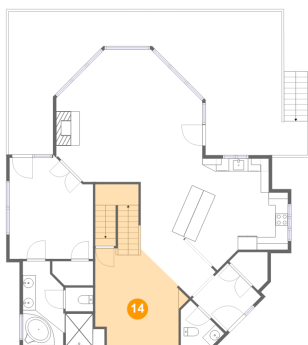

14 Floor 2 - Dining Area

Dimensions: 14'7" x 15'3"
Area: 243 sq. ft
Counted as Living Area:
Yes

Heated: Yes
Finished: Yes
Enclosed: Yes
Contiguous:
Yes
Permitted: Yes
Wet Space: No
Addition: No
Conversion: No