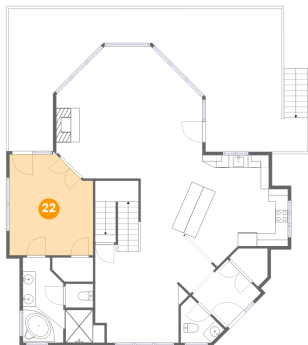

22 Floor 2 - Primary Bedroom

Dimensions: 13'0" x 15'9"
Area: 189 sq. ft
Counted as Living Area:
Yes

Heated: Yes
Finished: Yes
Enclosed: Yes
Contiguous:
Yes
Permitted: Yes
Wet Space: No
Addition: No
Conversion: No