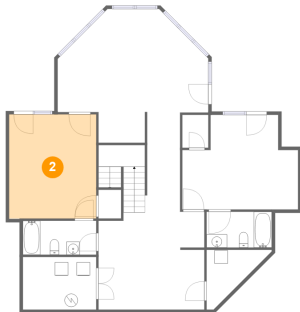

1359 Nicholas Lane, Moneta, Bedford County, Virginia, United States, 24121

1 Floor 1 - Utility

Dimensions: 11'0" x 7'11"
Area: 87 sq. ft
Counted as Living Area:
Yes

Heated: Yes
Finished: Yes
Enclosed: Yes
Contiguous:
Yes
Permitted: Yes
Wet Space: No
Addition: No
Conversion: No

2 Floor 1 - Bedroom

Dimensions: 13'1" x 15'7"
Area: 204 sq. ft
Counted as Living Area:
Yes

Heated: Yes
Finished: Yes
Enclosed: Yes
Contiguous:
Yes
Permitted: Yes
Wet Space: No
Addition: No
Conversion: No