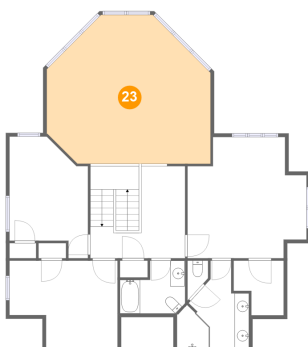

23 Floor 3 - Open To Below

Dimensions: 22'9" x 20'8"
Area: 400 sq. ft
Counted as Living Area: No

Heated: No
Finished: No
Enclosed: No
Contiguous: Yes
Permitted: No
Wet Space: No
Addition: No
Conversion: No