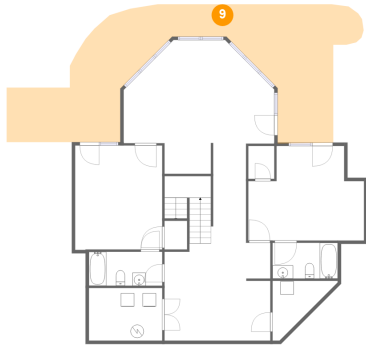

8 Floor 1 - Bath

Dimensions: 9'10" x 5'5"
Area: 53 sq. ft
Counted as Living Area: Yes

Heated: Yes
Finished: Yes
Enclosed: Yes
Contiguous: Yes
Permitted: Yes
Wet Space: Yes
Addition: No
Conversion: No

1359 Nicholas Lane, Moneta, Bedford County, Virginia, United States, 24121

9 Floor 1 - Patio

Dimensions: 41'2" x 20'10"
Area: 573 sq. ft
Counted as Living Area: No

Heated: No
Finished: Yes
Enclosed: No
Contiguous: Yes
Permitted: Yes
Wet Space: No
Addition: No
Conversion: No

10 Floor 1 - Sitting Room