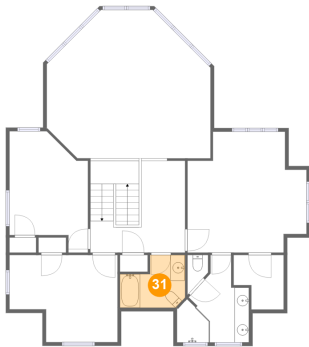

31 Floor 3 - Bath

Dimensions: 9'1" x 7'4"
Area: 54 sq. ft
Counted as Living Area:
Yes

Heated: Yes
Finished: Yes
Enclosed: Yes
Contiguous:
Yes
Permitted: Yes
Wet Space: Yes
Addition: No
Conversion: No