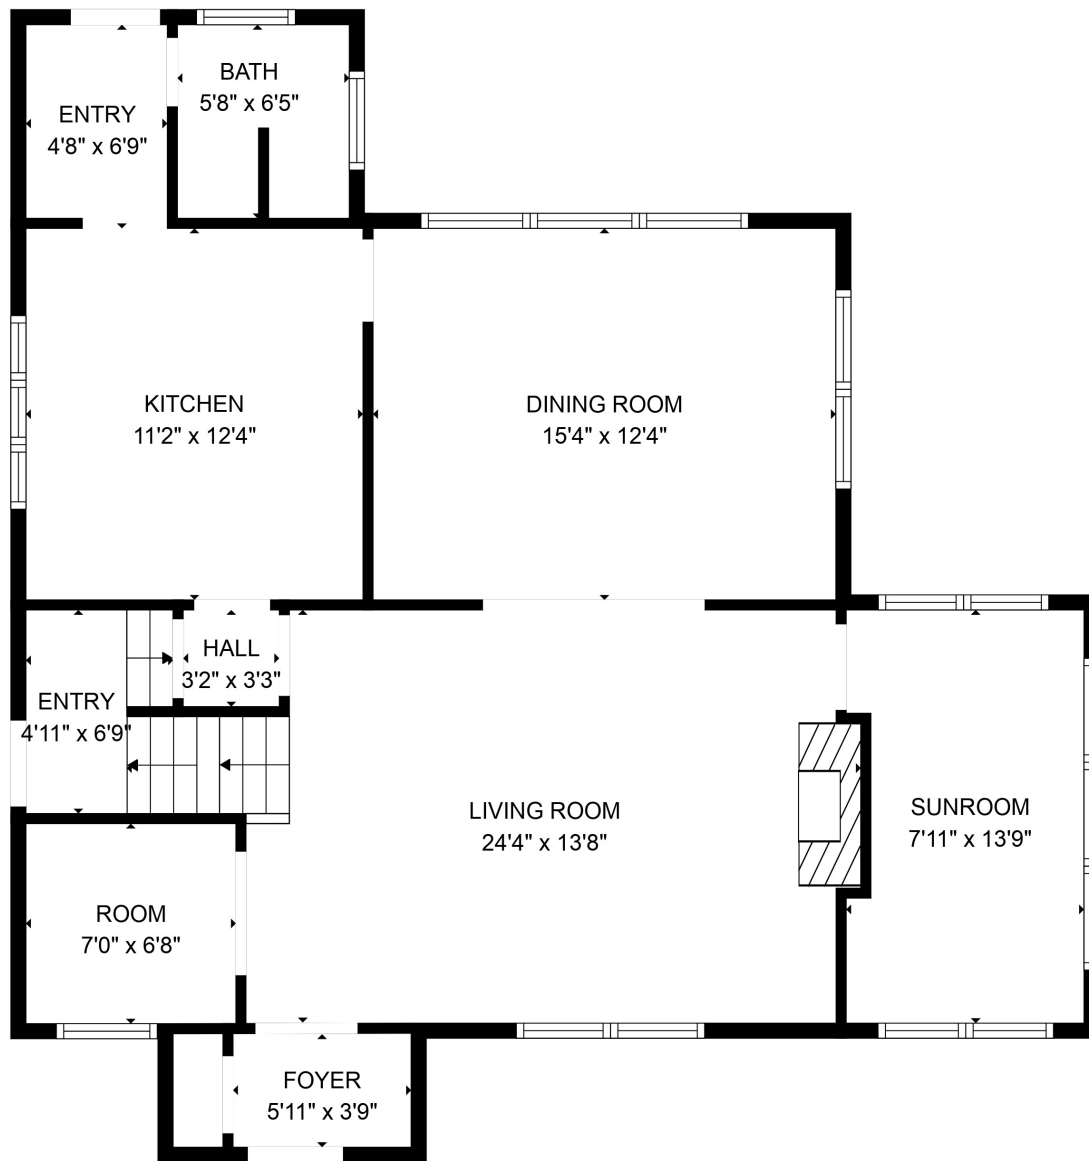

FLOOR 1

FLOOR 2

FLOOR 3

**TOTAL: 1613 sq. ft**

Below Ground: 0 sq. ft, FLOOR 2: 927 sq. ft, FLOOR 3: 686 sq. ft  
 EXCLUDED AREAS: ELECTRICAL ROOM: 228 sq. ft, BASEMENT: 460 sq. ft, GARAGE: 161 sq. ft

MEASUREMENTS ARE CALCULATED BY CUBICASA TECHNOLOGY. DEEMED HIGHLY RELIABLE BUT NOT GUARANTEED.

**TOTAL: 1613 sq. ft**

Below Ground: 0 sq. ft, FLOOR 2: 927 sq. ft, FLOOR 3: 686 sq. ft  
EXCLUDED AREAS: ELECTRICAL ROOM: 228 sq. ft, BASEMENT: 460 sq. ft, GARAGE: 161 sq. ft

MEASUREMENTS ARE CALCULATED BY CUBICASA TECHNOLOGY. DEEMED HIGHLY RELIABLE BUT NOT GUARANTEED.