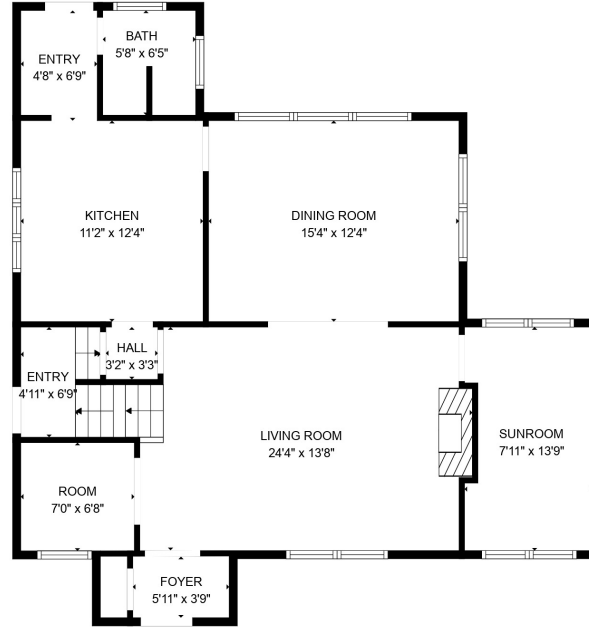

FLOOR 1

FLOOR 2

FLOOR 3

**TOTAL: 1613 sq. ft**

Below Ground: 0 sq. ft, FLOOR 2: 927 sq. ft, FLOOR 3: 686 sq. ft  
 EXCLUDED AREAS: ELECTRICAL ROOM: 228 sq. ft, BASEMENT: 460 sq. ft, GARAGE: 161 sq. ft

MEASUREMENTS ARE CALCULATED BY CUBICASA TECHNOLOGY. DEEMED HIGHLY RELIABLE BUT NOT GUARANTEED.

**TOTAL: 1613 sq. ft**

Below Ground: 0 sq. ft, FLOOR 2: 927 sq. ft, FLOOR 3: 686 sq. ft  
EXCLUDED AREAS: ELECTRICAL ROOM: 228 sq. ft, BASEMENT: 460 sq. ft, GARAGE: 161 sq. ft

MEASUREMENTS ARE CALCULATED BY CUBICASA TECHNOLOGY. DEEMED HIGHLY RELIABLE BUT NOT GUARANTEED.