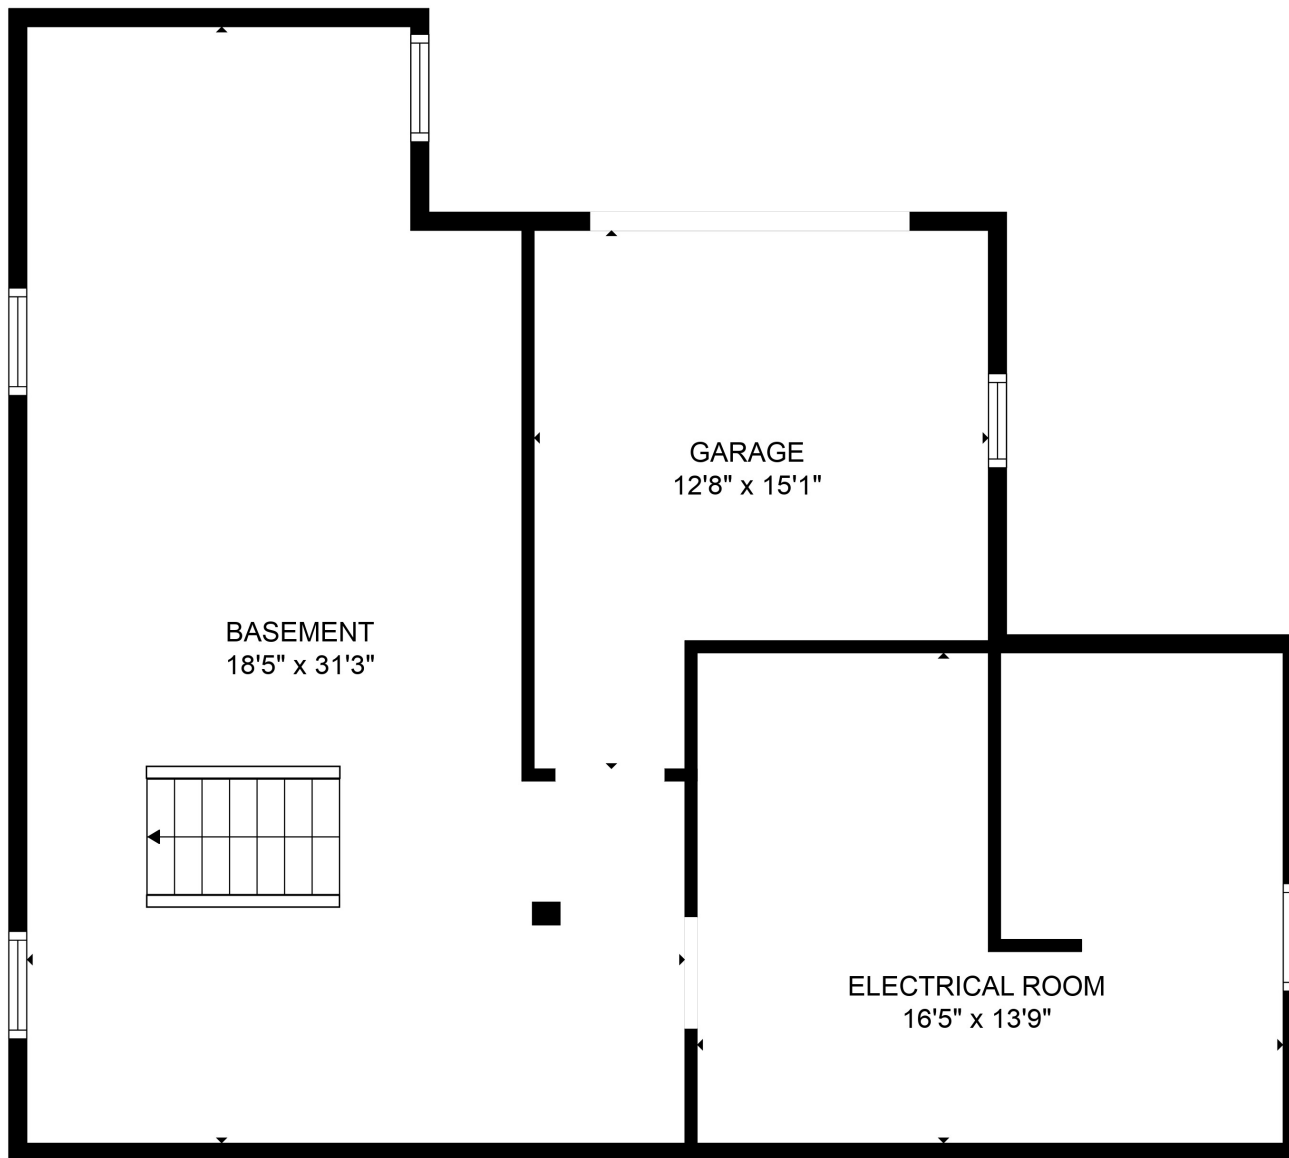

FLOOR 1

FLOOR 2

FLOOR 3

**TOTAL: 1613 sq. ft**

Below Ground: 0 sq. ft, FLOOR 2: 927 sq. ft, FLOOR 3: 686 sq. ft  
 EXCLUDED AREAS: ELECTRICAL ROOM: 228 sq. ft, BASEMENT: 460 sq. ft, GARAGE: 161 sq. ft

MEASUREMENTS ARE CALCULATED BY CUBICASA TECHNOLOGY. DEEMED HIGHLY RELIABLE BUT NOT GUARANTEED.

**TOTAL: 1613 sq. ft**

Below Ground: 0 sq. ft, FLOOR 2: 927 sq. ft, FLOOR 3: 686 sq. ft  
EXCLUDED AREAS: ELECTRICAL ROOM: 228 sq. ft, BASEMENT: 460 sq. ft, GARAGE: 161 sq. ft

MEASUREMENTS ARE CALCULATED BY CUBICASA TECHNOLOGY. DEEMED HIGHLY RELIABLE BUT NOT GUARANTEED.