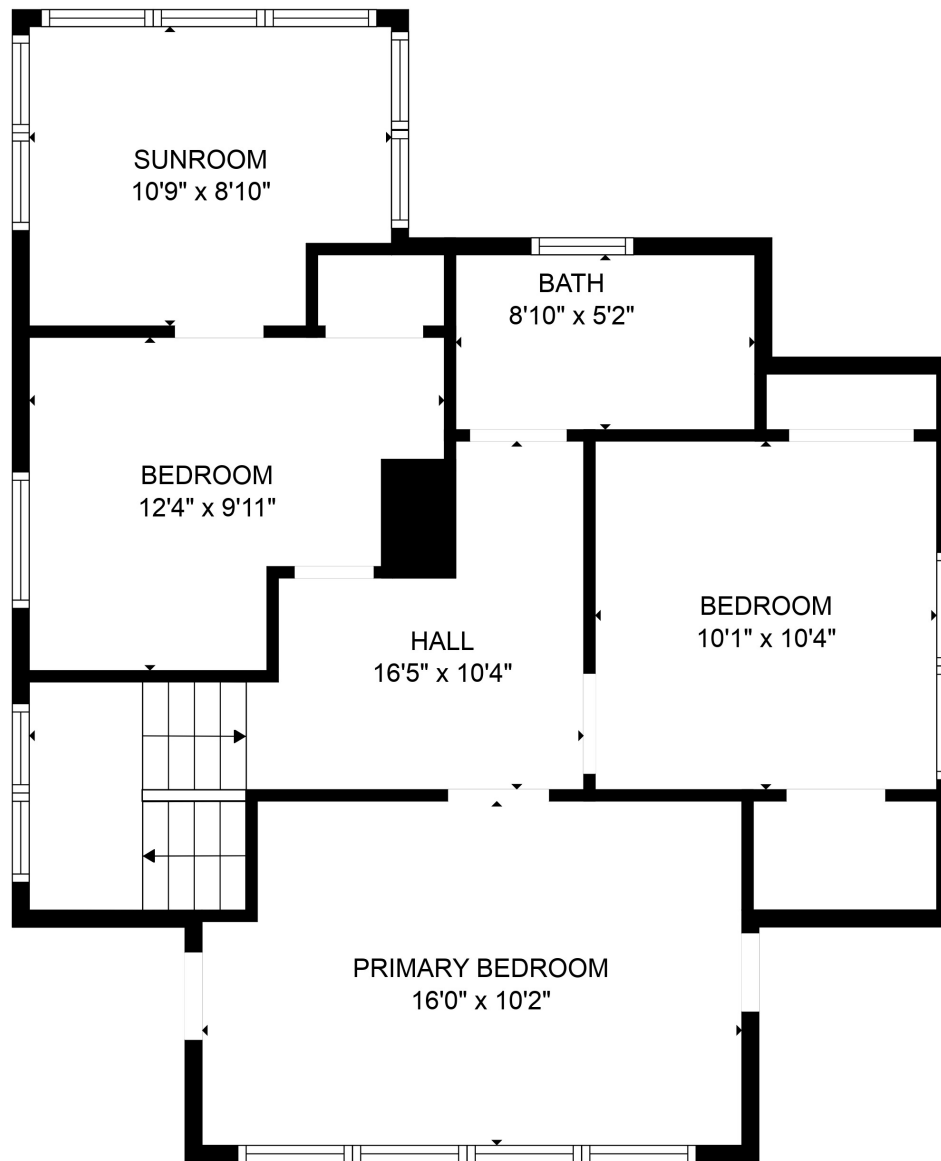

FLOOR 1

FLOOR 2

FLOOR 3

**TOTAL: 1613 sq. ft**

Below Ground: 0 sq. ft, FLOOR 2: 927 sq. ft, FLOOR 3: 686 sq. ft  
 EXCLUDED AREAS: ELECTRICAL ROOM: 228 sq. ft, BASEMENT: 460 sq. ft, GARAGE: 161 sq. ft

MEASUREMENTS ARE CALCULATED BY CUBICASA TECHNOLOGY. DEEMED HIGHLY RELIABLE BUT NOT GUARANTEED.

**TOTAL: 1613 sq. ft**

Below Ground: 0 sq. ft, FLOOR 2: 927 sq. ft, FLOOR 3: 686 sq. ft  
EXCLUDED AREAS: ELECTRICAL ROOM: 228 sq. ft, BASEMENT: 460 sq. ft, GARAGE: 161 sq. ft

MEASUREMENTS ARE CALCULATED BY CUBICASA TECHNOLOGY. DEEMED HIGHLY RELIABLE BUT NOT GUARANTEED.