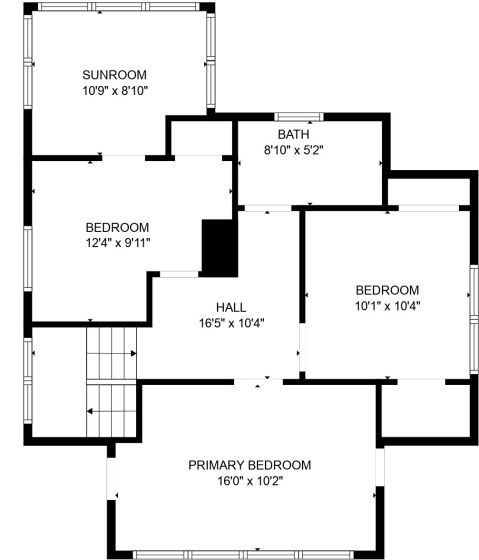

FLOOR 1

FLOOR 2

FLOOR 3

**TOTAL: 1613 sq. ft**

Below Ground: 0 sq. ft, FLOOR 2: 927 sq. ft, FLOOR 3: 686 sq. ft  
 EXCLUDED AREAS: ELECTRICAL ROOM: 228 sq. ft, BASEMENT: 460 sq. ft, GARAGE: 161 sq. ft

MEASUREMENTS ARE CALCULATED BY CUBICASA TECHNOLOGY. DEEMED HIGHLY RELIABLE BUT NOT GUARANTEED.

**TOTAL: 1613 sq. ft**

Below Ground: 0 sq. ft, FLOOR 2: 927 sq. ft, FLOOR 3: 686 sq. ft  
EXCLUDED AREAS: ELECTRICAL ROOM: 228 sq. ft, BASEMENT: 460 sq. ft, GARAGE: 161 sq. ft

MEASUREMENTS ARE CALCULATED BY CUBICASA TECHNOLOGY. DEEMED HIGHLY RELIABLE BUT NOT GUARANTEED.