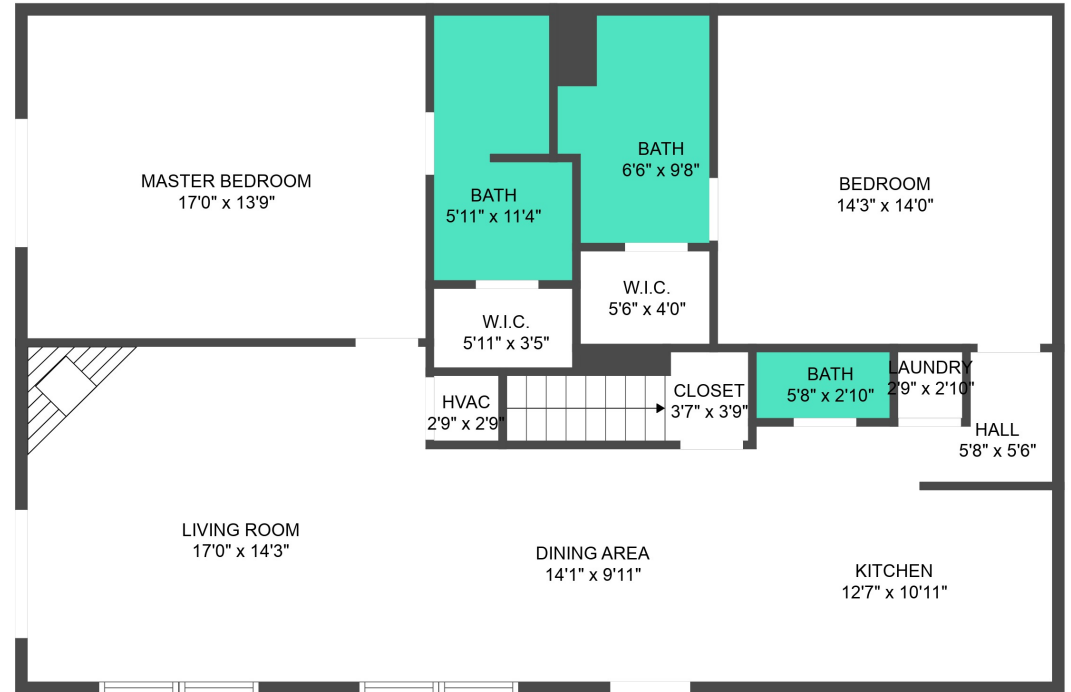

FLOOR 1

FLOOR 2

Total scanned area: 1997 sq. ft

MEASUREMENTS ARE CALCULATED BY CUBICASA TECHNOLOGY. DEEMED HIGHLY RELIABLE BUT NOT GUARANTEED.

GARAGE  
27'2" x 28'5"