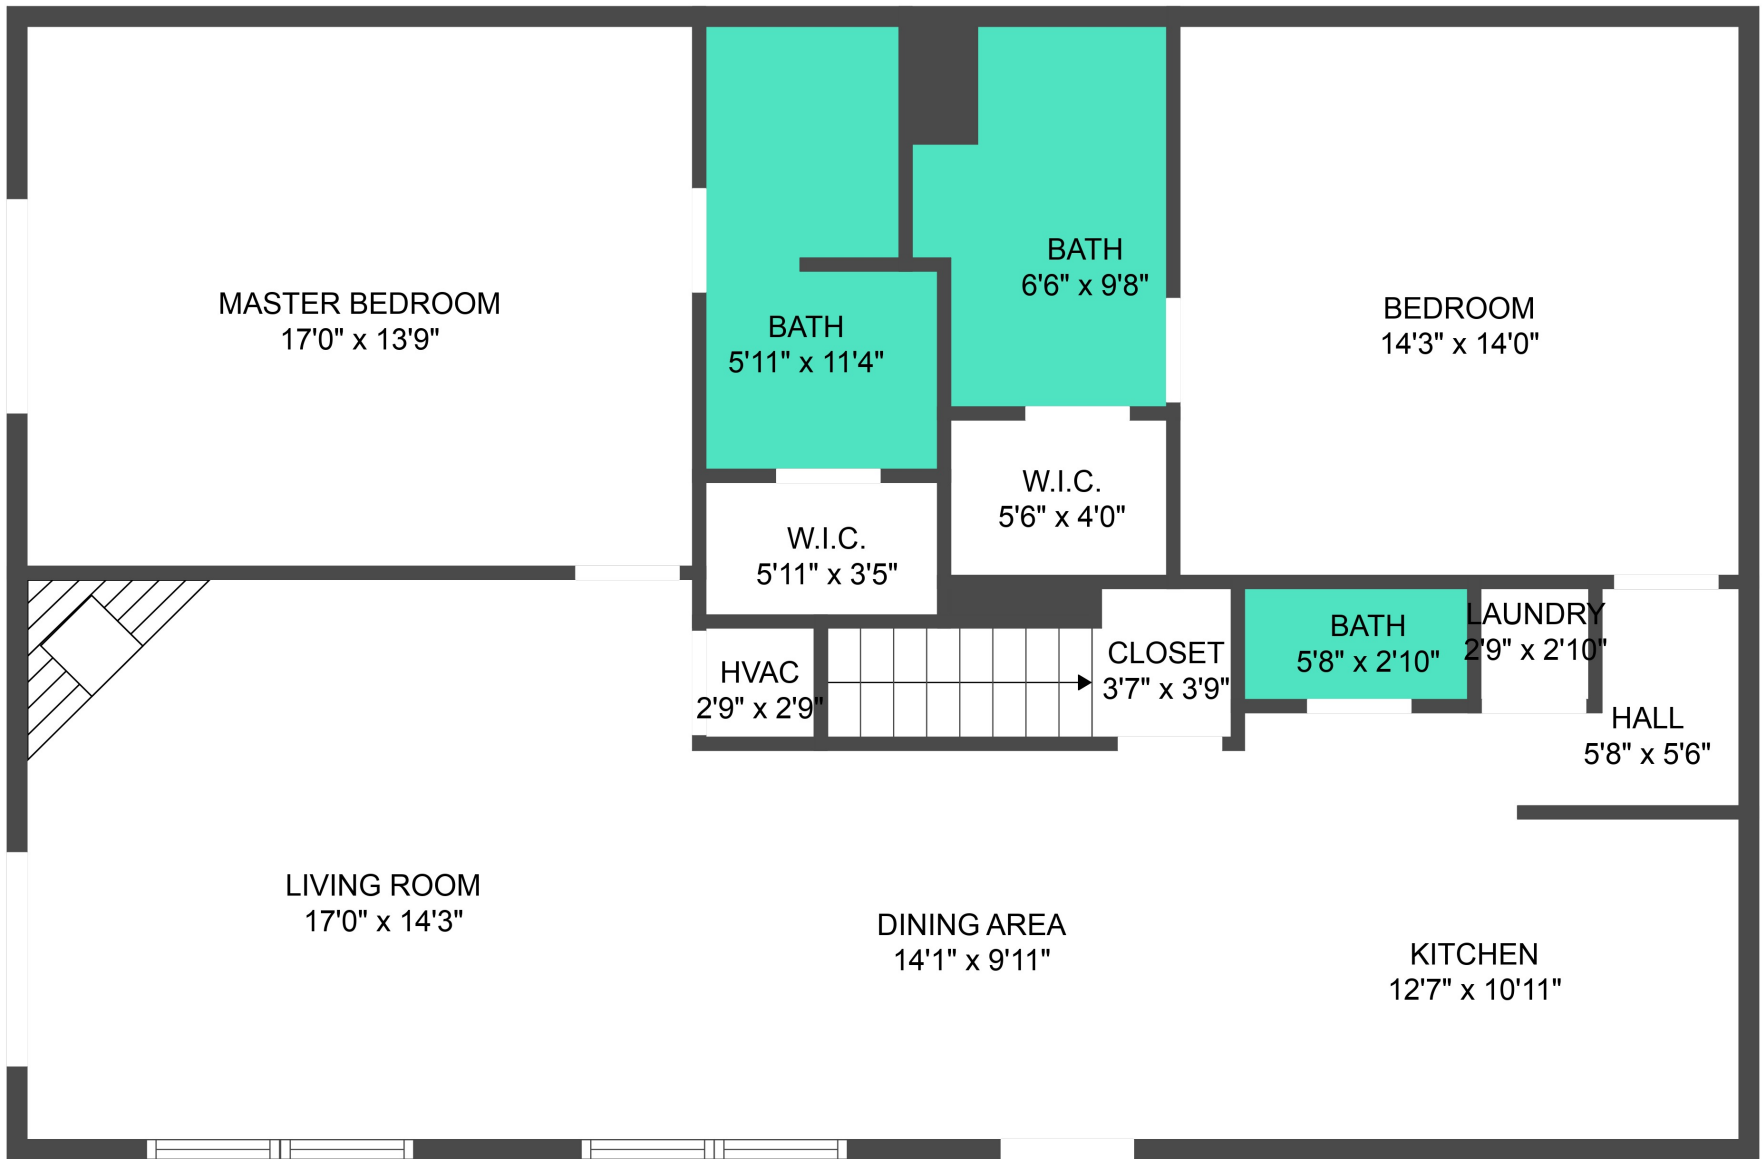

FLOOR 1

FLOOR 2

Total scanned area: 1997 sq. ft

MEASUREMENTS ARE CALCULATED BY CUBICASA TECHNOLOGY. DEEMED HIGHLY RELIABLE BUT NOT GUARANTEED.

GARAGE  
27'2" x 28'5"