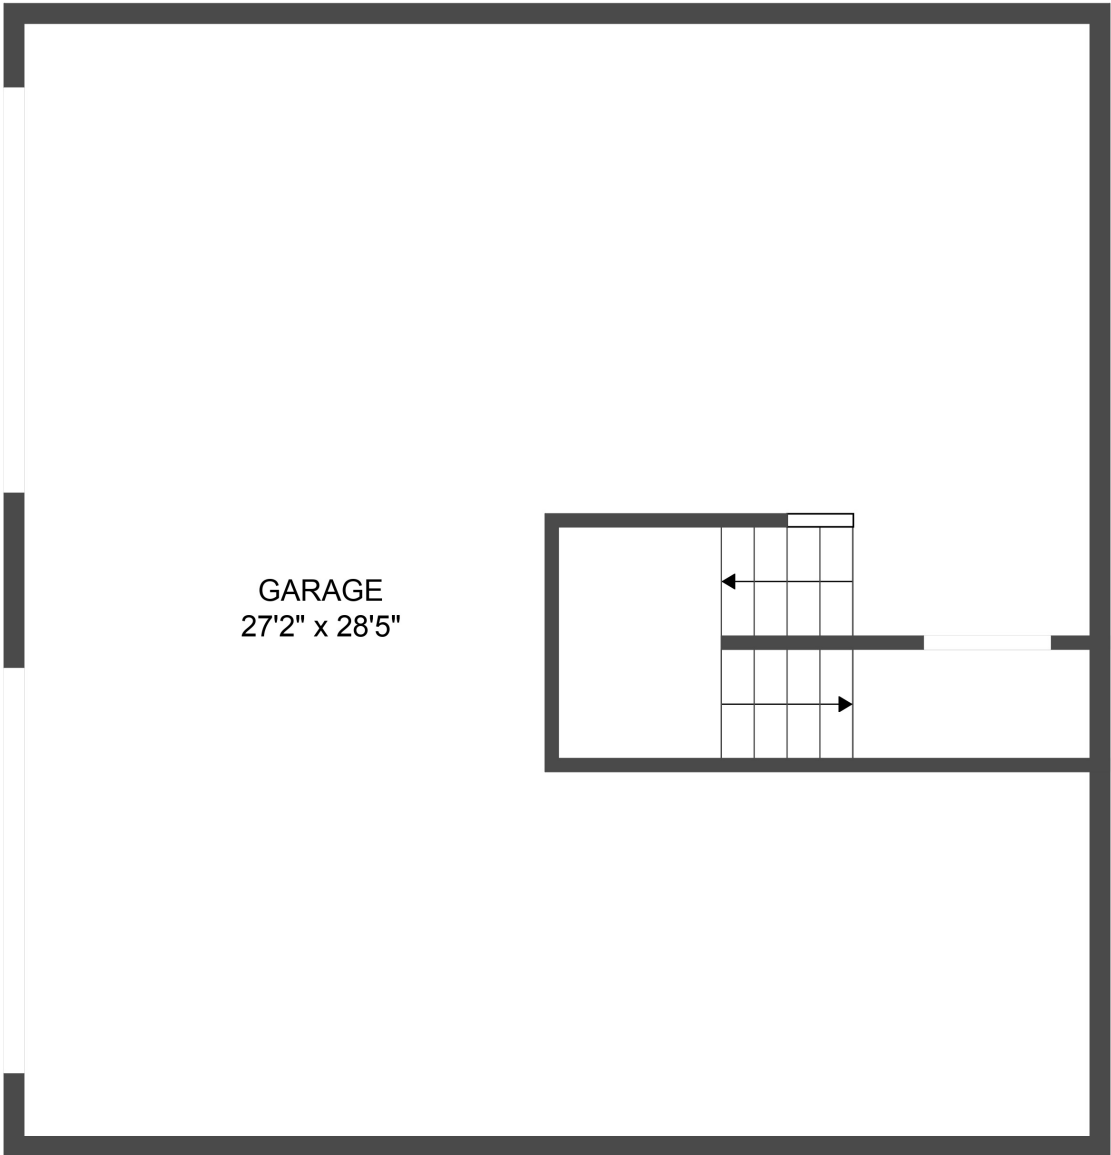

FLOOR 1

FLOOR 2

Total scanned area: 1997 sq. ft

MEASUREMENTS ARE CALCULATED BY CUBICASA TECHNOLOGY. DEEMED HIGHLY RELIABLE BUT NOT GUARANTEED.

GARAGE  
27'2" x 28'5"