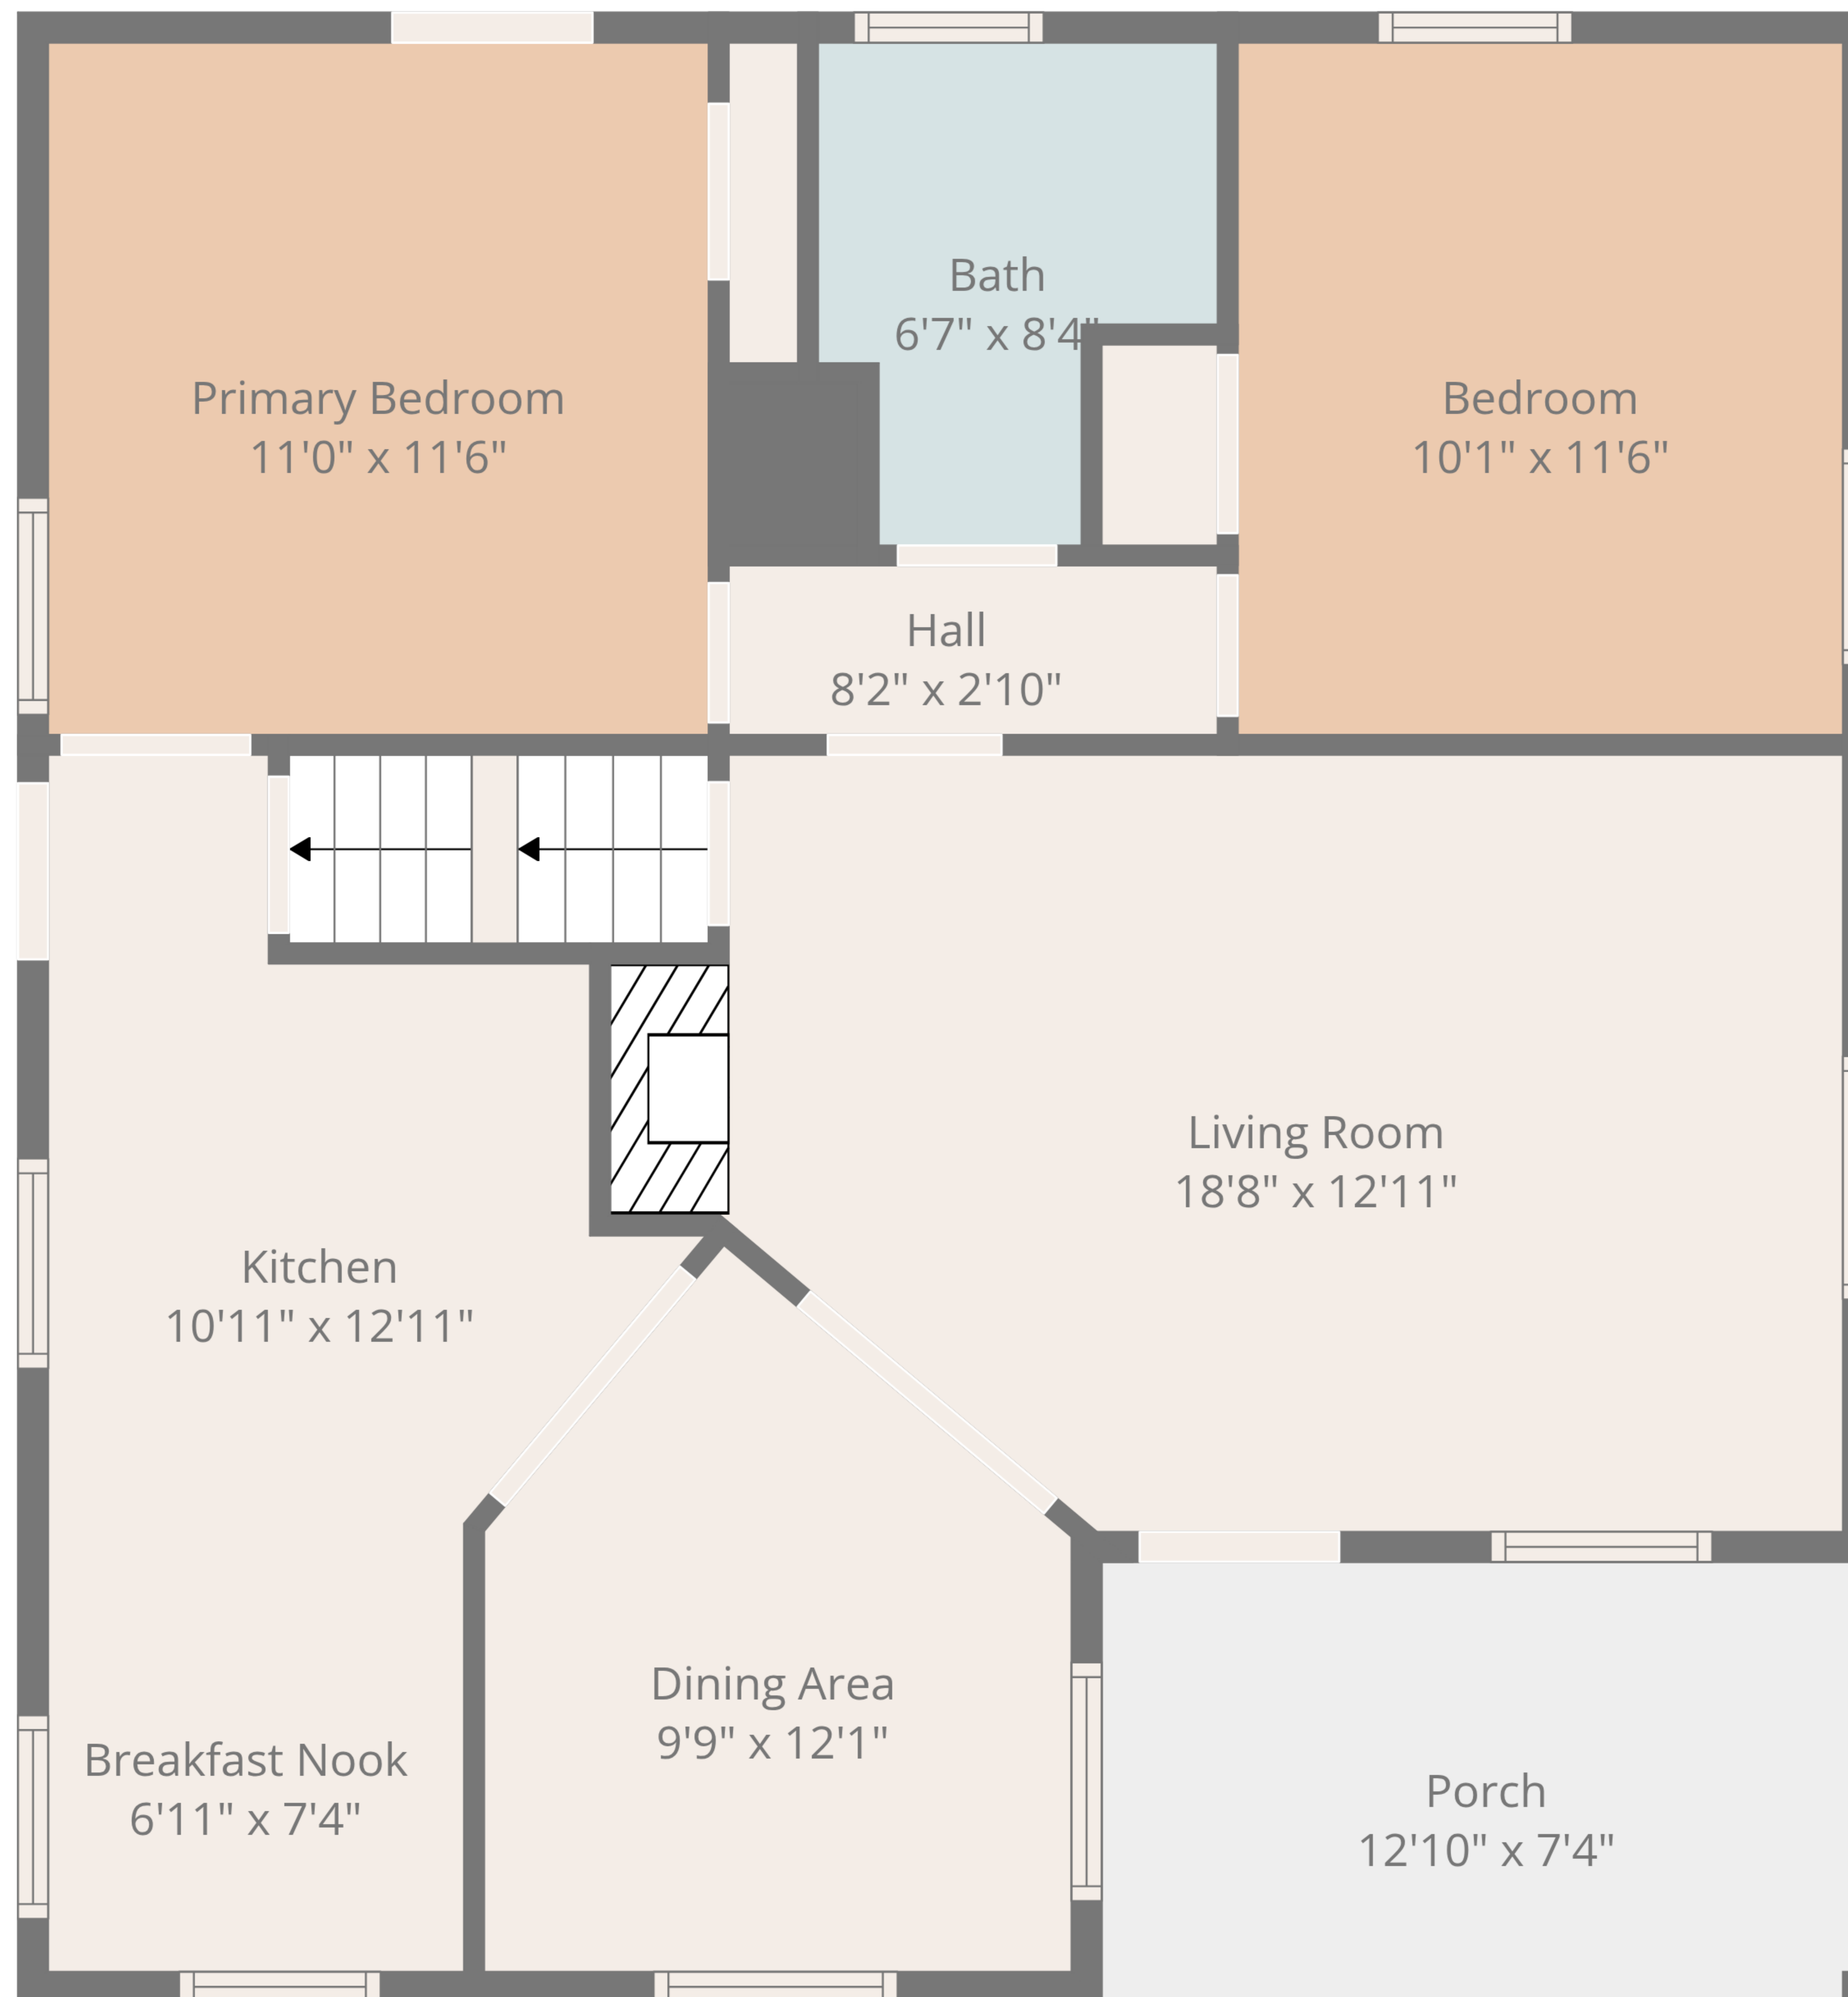

**Total: 1053 sq. ft**

Basement: 189 sq. Ft, 1st Floor: 864 sq. Ft, 2nd Floor: 0 sq. ft

Excluded Areas: Storage: 187 sq. Ft, Basement: 363 sq. Ft, Porch: 94 sq. Ft,

Attic: 411 sq. Ft, Walls: 163 sq. ft

**Total: 1053 sq. ft**

Basement: 189 sq. Ft, 1st Floor: 864 sq. Ft, 2nd Floor: 0 sq. ft

Excluded Areas: Storage: 187 sq. Ft, Basement: 363 sq. Ft, Porch: 94 sq. Ft,

Attic: 411 sq. Ft, Walls: 163 sq. ft

Attic  
29'10" x 13'8"

**Total: 1053 sq. ft**  
Basement: 189 sq. Ft, 1st Floor: 864 sq. Ft, 2nd Floor: 0 sq. ft  
Excluded Areas: Storage: 187 sq. Ft, Basement: 363 sq. Ft, Porch: 94 sq. Ft,  
Attic: 411 sq. Ft, Walls: 163 sq. ft

1st Floor

Basement

2nd Floor

**Total: 1053 sq. ft**  
 Basement: 189 sq. Ft, 1st Floor: 864 sq. Ft, 2nd Floor: 0 sq. ft  
 Excluded Areas: Storage: 187 sq. Ft, Basement: 363 sq. Ft, Porch: 94 sq. Ft,  
 Attic: 411 sq. Ft, Walls: 163 sq. ft