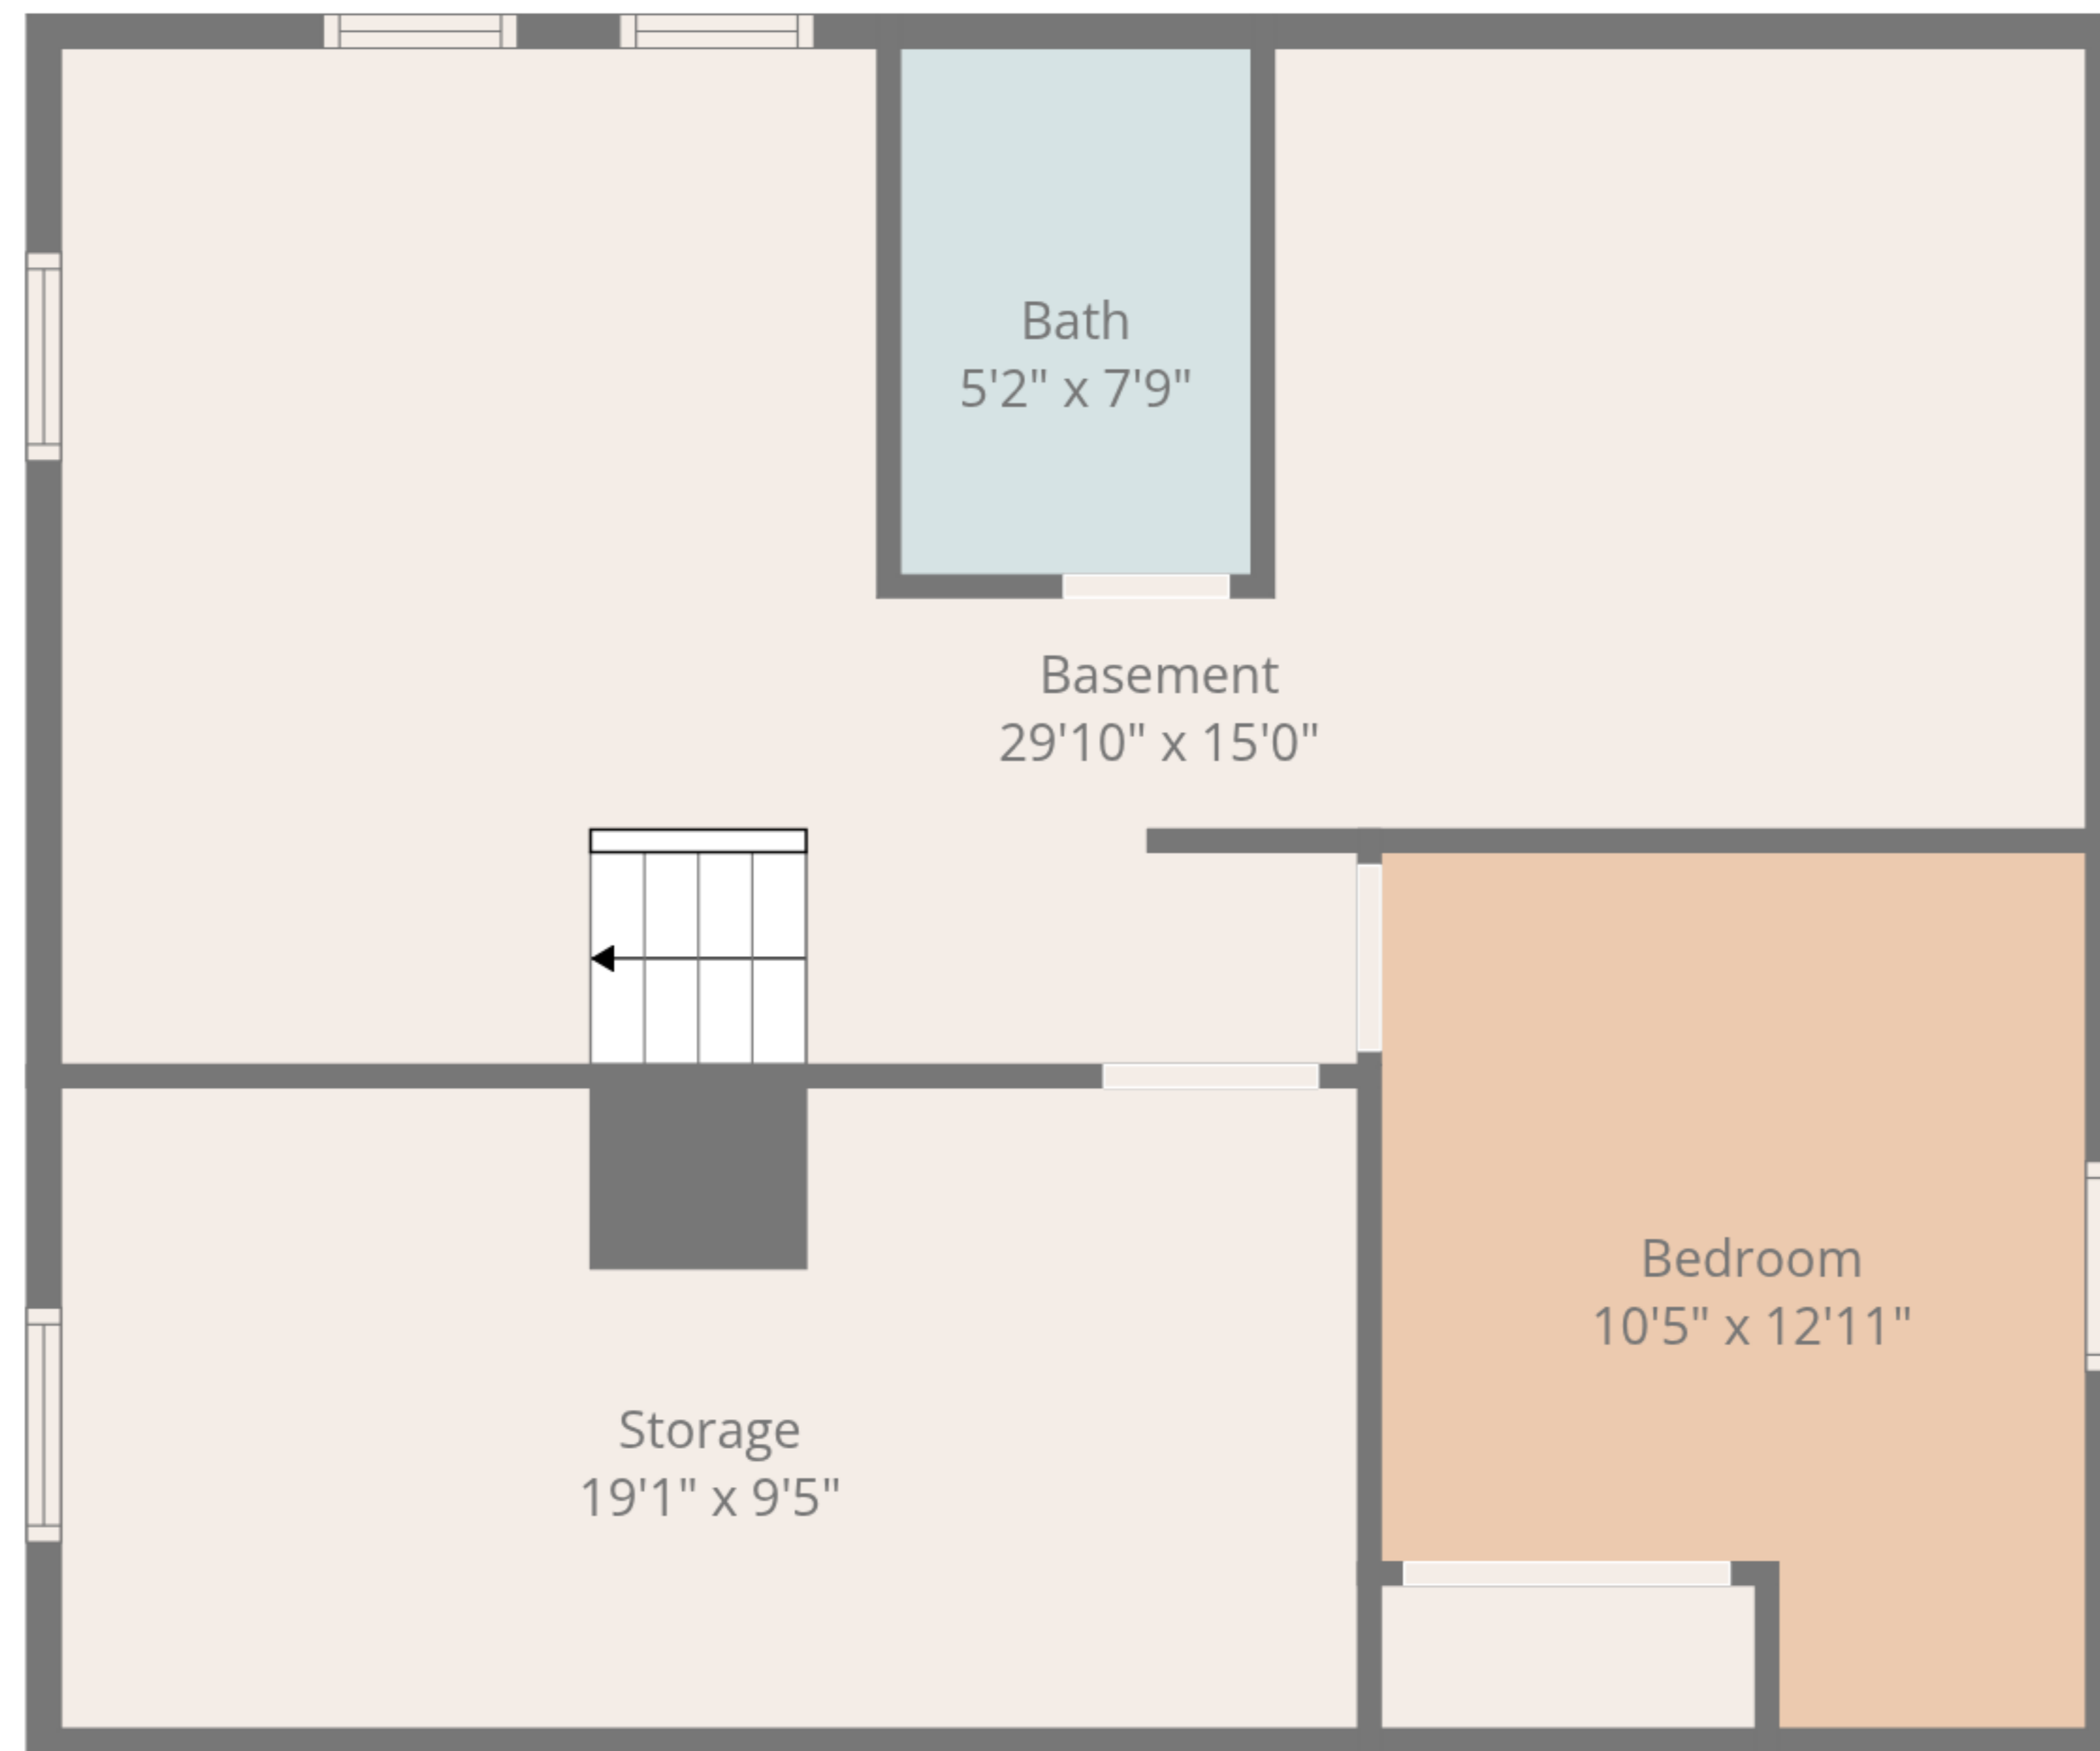

**Total: 1053 sq. ft**

Basement: 189 sq. Ft, 1st Floor: 864 sq. Ft, 2nd Floor: 0 sq. ft

Excluded Areas: Storage: 187 sq. Ft, Basement: 363 sq. Ft, Porch: 94 sq. Ft,

Attic: 411 sq. Ft, Walls: 163 sq. ft

**Total: 1053 sq. ft**

Basement: 189 sq. Ft, 1st Floor: 864 sq. Ft, 2nd Floor: 0 sq. ft

Excluded Areas: Storage: 187 sq. Ft, Basement: 363 sq. Ft, Porch: 94 sq. Ft,

Attic: 411 sq. Ft, Walls: 163 sq. ft

Attic  
29'10" x 13'8"

**Total: 1053 sq. ft**  
Basement: 189 sq. Ft, 1st Floor: 864 sq. Ft, 2nd Floor: 0 sq. ft  
Excluded Areas: Storage: 187 sq. Ft, Basement: 363 sq. Ft, Porch: 94 sq. Ft,  
Attic: 411 sq. Ft, Walls: 163 sq. ft

1st Floor

Basement

2nd Floor

**Total: 1053 sq. ft**  
 Basement: 189 sq. Ft, 1st Floor: 864 sq. Ft, 2nd Floor: 0 sq. ft  
 Excluded Areas: Storage: 187 sq. Ft, Basement: 363 sq. Ft, Porch: 94 sq. Ft,  
 Attic: 411 sq. Ft, Walls: 163 sq. ft