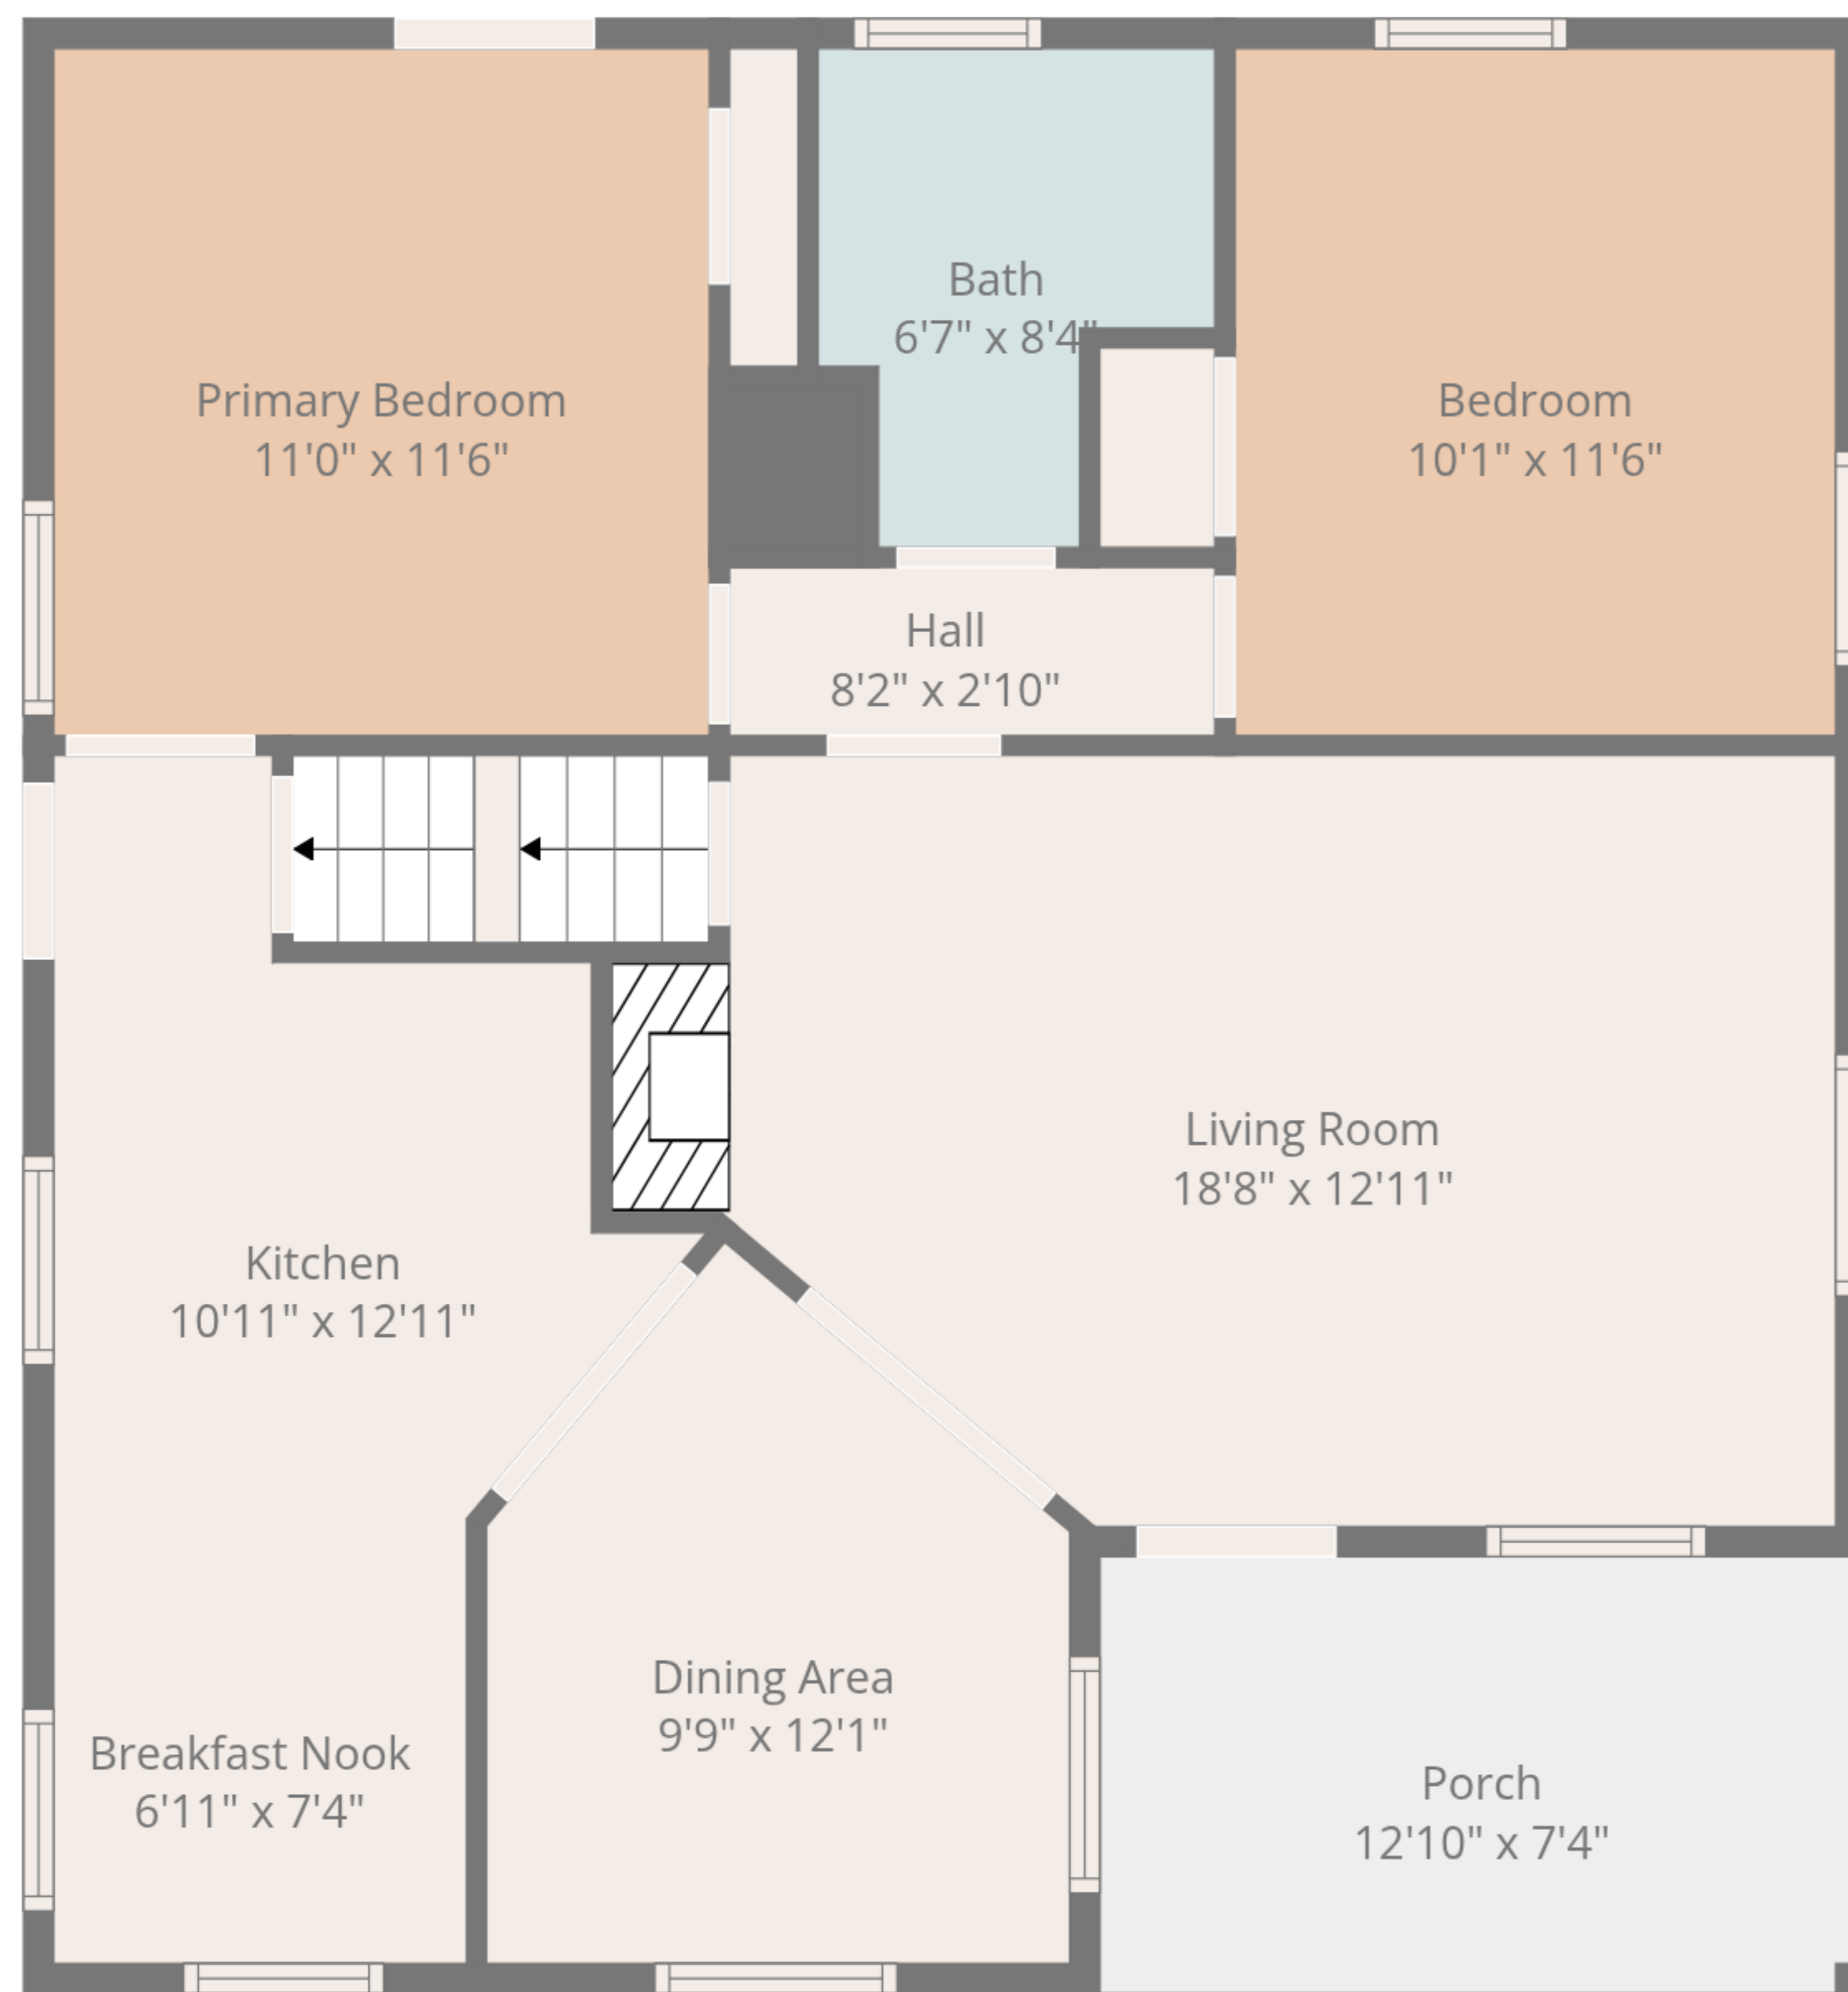

**Total: 1053 sq. ft**

Basement: 189 sq. Ft, 1st Floor: 864 sq. Ft, 2nd Floor: 0 sq. ft

Excluded Areas: Storage: 187 sq. Ft, Basement: 363 sq. Ft, Porch: 94 sq. Ft,

Attic: 411 sq. Ft, Walls: 163 sq. ft

**Total: 1053 sq. ft**

Basement: 189 sq. Ft, 1st Floor: 864 sq. Ft, 2nd Floor: 0 sq. ft

Excluded Areas: Storage: 187 sq. Ft, Basement: 363 sq. Ft, Porch: 94 sq. Ft,

Attic: 411 sq. Ft, Walls: 163 sq. ft

Attic  
29'10" x 13'8"

**Total: 1053 sq. ft**  
Basement: 189 sq. Ft, 1st Floor: 864 sq. Ft, 2nd Floor: 0 sq. ft  
Excluded Areas: Storage: 187 sq. Ft, Basement: 363 sq. Ft, Porch: 94 sq. Ft,  
Attic: 411 sq. Ft, Walls: 163 sq. ft

1st Floor

Basement

2nd Floor

**Total: 1053 sq. ft**  
 Basement: 189 sq. Ft, 1st Floor: 864 sq. Ft, 2nd Floor: 0 sq. ft  
 Excluded Areas: Storage: 187 sq. Ft, Basement: 363 sq. Ft, Porch: 94 sq. Ft,  
 Attic: 411 sq. Ft, Walls: 163 sq. ft