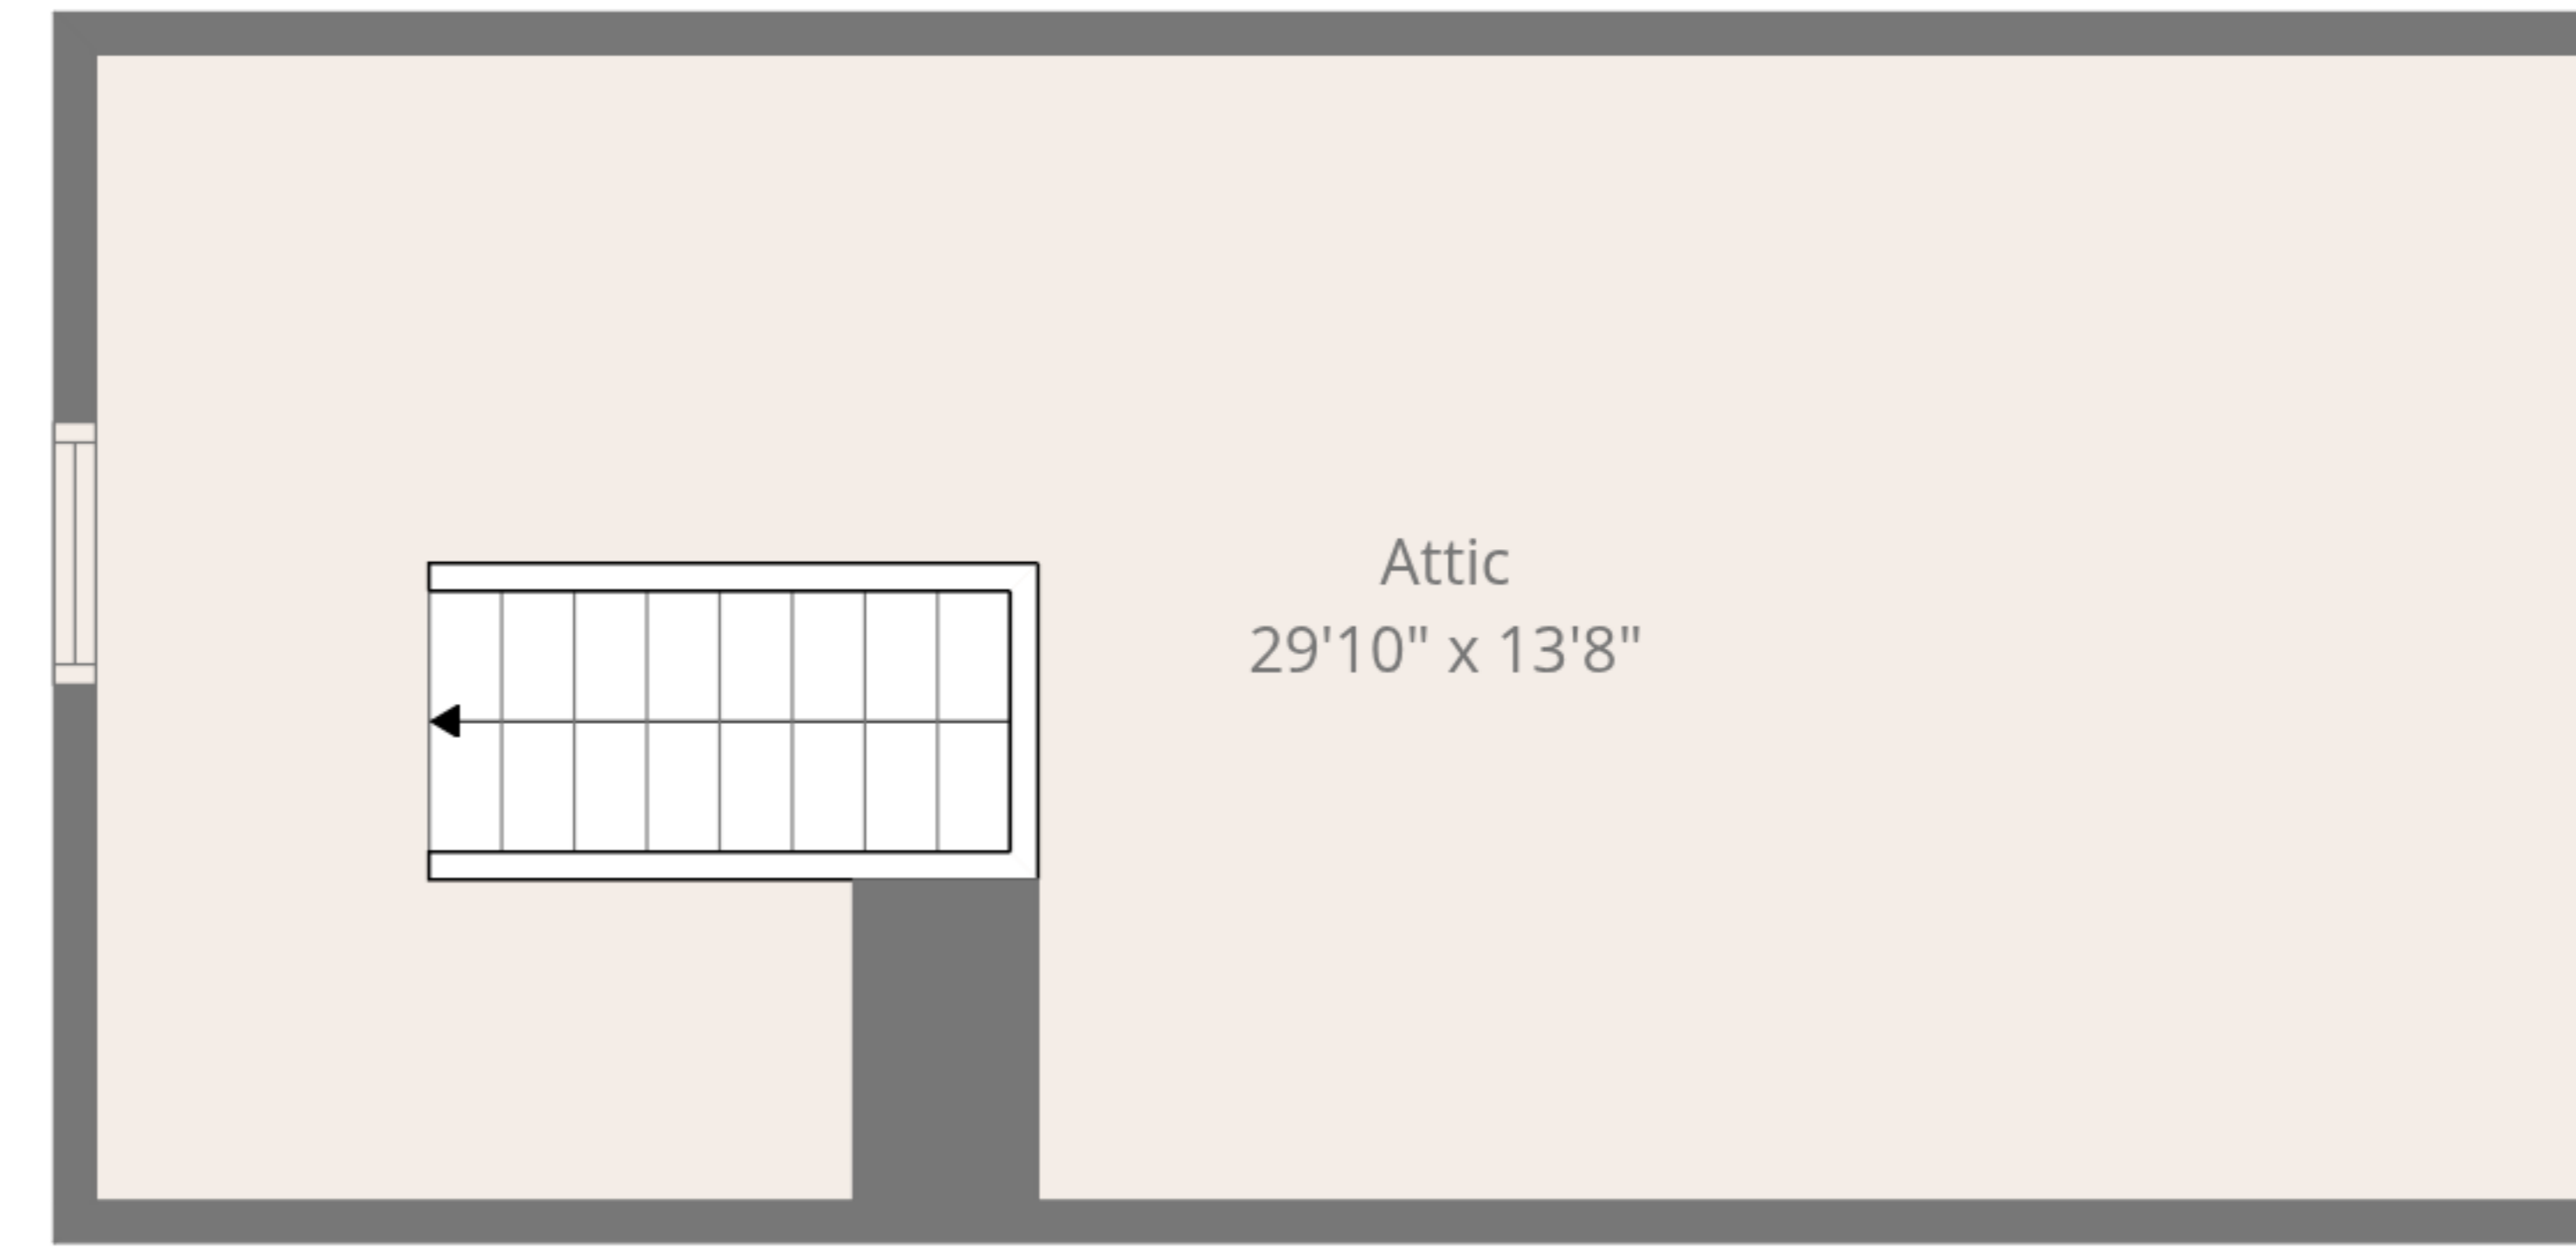

**Total: 1053 sq. ft**

Basement: 189 sq. Ft, 1st Floor: 864 sq. Ft, 2nd Floor: 0 sq. ft

Excluded Areas: Storage: 187 sq. Ft, Basement: 363 sq. Ft, Porch: 94 sq. Ft,

Attic: 411 sq. Ft, Walls: 163 sq. ft

**Total: 1053 sq. ft**

Basement: 189 sq. Ft, 1st Floor: 864 sq. Ft, 2nd Floor: 0 sq. ft

Excluded Areas: Storage: 187 sq. Ft, Basement: 363 sq. Ft, Porch: 94 sq. Ft,

Attic: 411 sq. Ft, Walls: 163 sq. ft

Attic  
29'10" x 13'8"

**Total: 1053 sq. ft**  
Basement: 189 sq. Ft, 1st Floor: 864 sq. Ft, 2nd Floor: 0 sq. ft  
Excluded Areas: Storage: 187 sq. Ft, Basement: 363 sq. Ft, Porch: 94 sq. Ft,  
Attic: 411 sq. Ft, Walls: 163 sq. ft

1st Floor

Basement

2nd Floor

**Total: 1053 sq. ft**  
 Basement: 189 sq. Ft, 1st Floor: 864 sq. Ft, 2nd Floor: 0 sq. ft  
 Excluded Areas: Storage: 187 sq. Ft, Basement: 363 sq. Ft, Porch: 94 sq. Ft,  
 Attic: 411 sq. Ft, Walls: 163 sq. ft