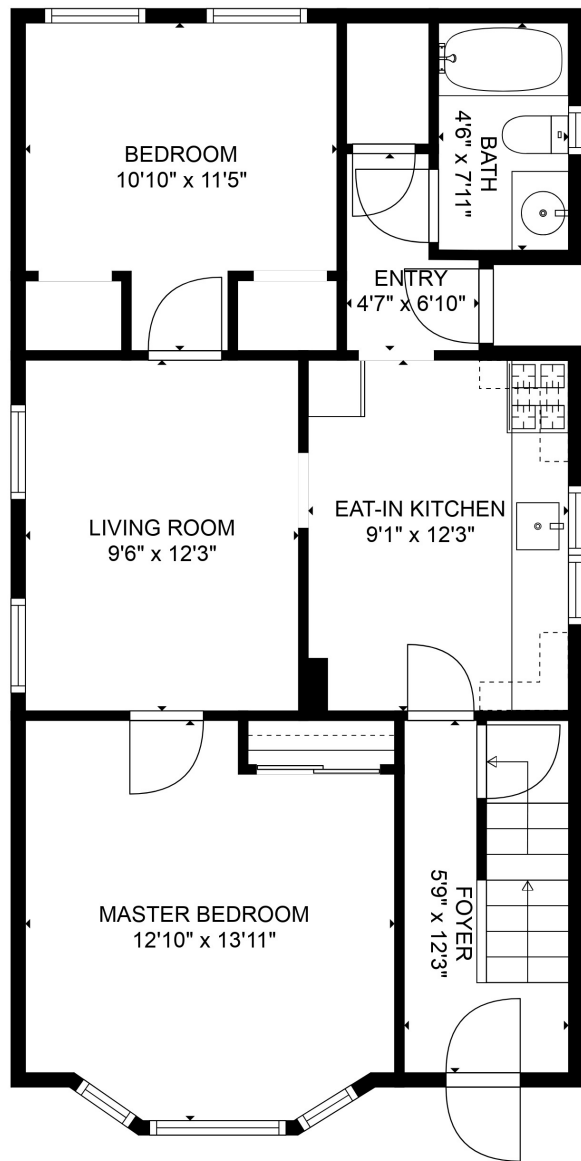

FLOOR 1

FLOOR 2

FLOOR 3

FLOOR 4

Total scanned area: 2205 sq. ft

MEASUREMENTS ARE CALCULATED BY CUBICASA TECHNOLOGY. DEEMED HIGHLY RELIABLE BUT NOT GUARANTEED.

Total scanned area: 2205 sq. ft

MEASUREMENTS ARE CALCULATED BY CUBICASA TECHNOLOGY. DEEMED HIGHLY RELIABLE BUT NOT GUARANTEED.

Total scanned area: 2205 sq. ft

MEASUREMENTS ARE CALCULATED BY CUBICASA TECHNOLOGY. DEEMED HIGHLY RELIABLE BUT NOT GUARANTEED.

Total scanned area: 2205 sq. ft

MEASUREMENTS ARE CALCULATED BY CUBICASA TECHNOLOGY. DEEMED HIGHLY RELIABLE BUT NOT GUARANTEED.

Total scanned area: 2205 sq. ft

MEASUREMENTS ARE CALCULATED BY CUBICASA TECHNOLOGY. DEEMED HIGHLY RELIABLE BUT NOT GUARANTEED.