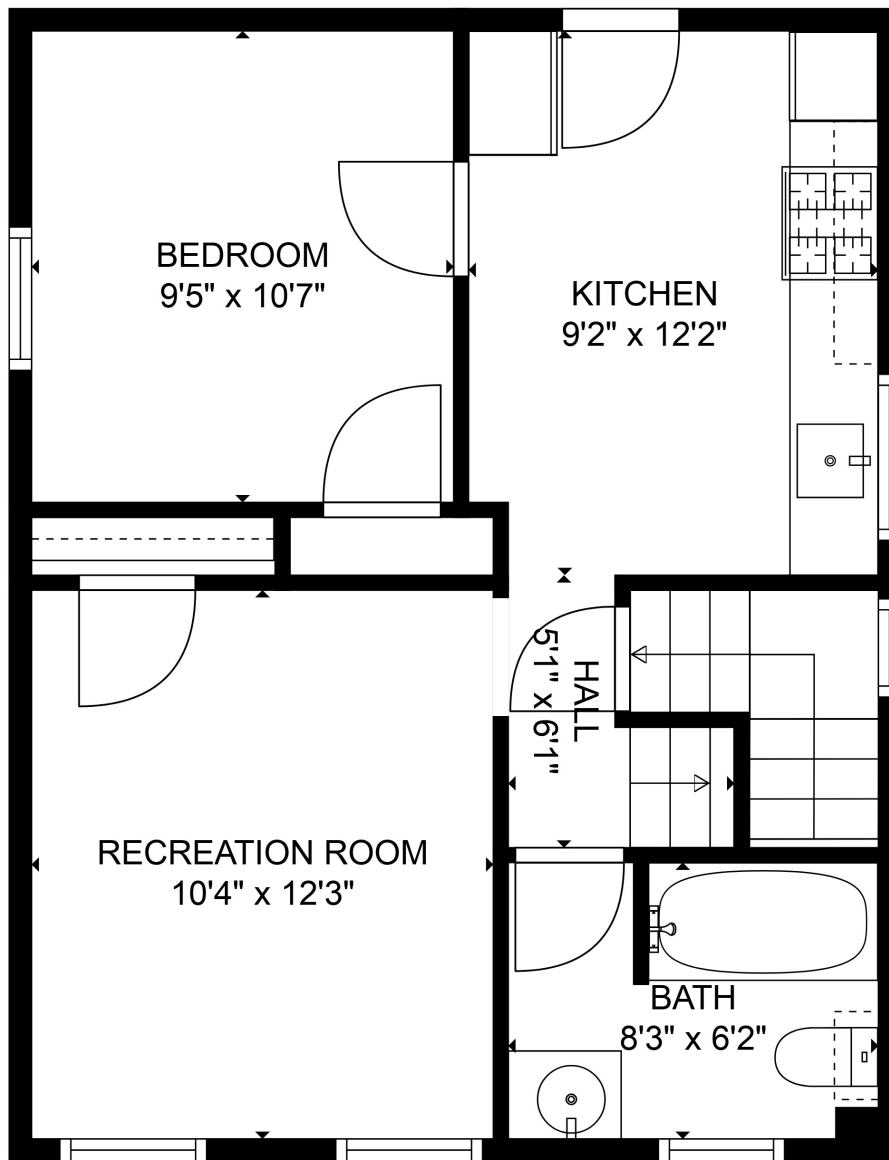

FLOOR 1

FLOOR 2

FLOOR 3

FLOOR 4

Total scanned area: 2205 sq. ft

MEASUREMENTS ARE CALCULATED BY CUBICASA TECHNOLOGY. DEEMED HIGHLY RELIABLE BUT NOT GUARANTEED.

Total scanned area: 2205 sq. ft

MEASUREMENTS ARE CALCULATED BY CUBICASA TECHNOLOGY. DEEMED HIGHLY RELIABLE BUT NOT GUARANTEED.

Total scanned area: 2205 sq. ft

MEASUREMENTS ARE CALCULATED BY CUBICASA TECHNOLOGY. DEEMED HIGHLY RELIABLE BUT NOT GUARANTEED.

Total scanned area: 2205 sq. ft

MEASUREMENTS ARE CALCULATED BY CUBICASA TECHNOLOGY. DEEMED HIGHLY RELIABLE BUT NOT GUARANTEED.

Total scanned area: 2205 sq. ft

MEASUREMENTS ARE CALCULATED BY CUBICASA TECHNOLOGY. DEEMED HIGHLY RELIABLE BUT NOT GUARANTEED.