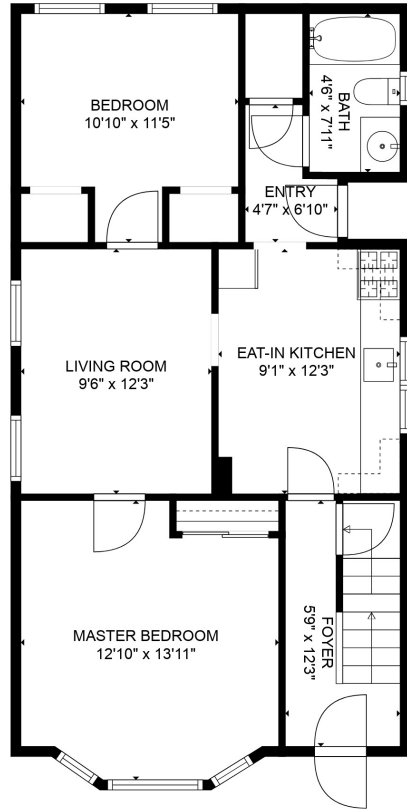

FLOOR 1

FLOOR 2

FLOOR 3

FLOOR 4

Total scanned area: 2205 sq. ft

MEASUREMENTS ARE CALCULATED BY CUBICASA TECHNOLOGY. DEEMED HIGHLY RELIABLE BUT NOT GUARANTEED.

Total scanned area: 2205 sq. ft

MEASUREMENTS ARE CALCULATED BY CUBICASA TECHNOLOGY. DEEMED HIGHLY RELIABLE BUT NOT GUARANTEED.

Total scanned area: 2205 sq. ft

MEASUREMENTS ARE CALCULATED BY CUBICASA TECHNOLOGY. DEEMED HIGHLY RELIABLE BUT NOT GUARANTEED.

Total scanned area: 2205 sq. ft

MEASUREMENTS ARE CALCULATED BY CUBICASA TECHNOLOGY. DEEMED HIGHLY RELIABLE BUT NOT GUARANTEED.

Total scanned area: 2205 sq. ft

MEASUREMENTS ARE CALCULATED BY CUBICASA TECHNOLOGY. DEEMED HIGHLY RELIABLE BUT NOT GUARANTEED.