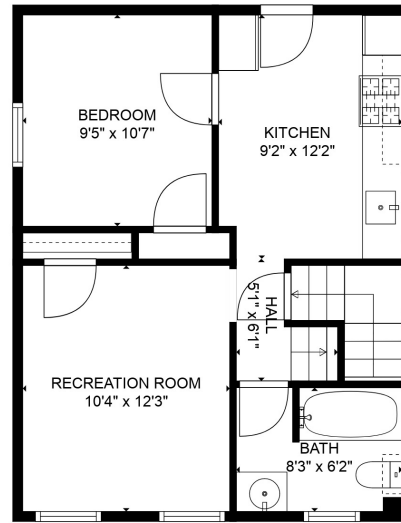

FLOOR 1

FLOOR 2

FLOOR 3

FLOOR 4

Total scanned area: 2205 sq. ft

MEASUREMENTS ARE CALCULATED BY CUBICASA TECHNOLOGY. DEEMED HIGHLY RELIABLE BUT NOT GUARANTEED.

Total scanned area: 2205 sq. ft

MEASUREMENTS ARE CALCULATED BY CUBICASA TECHNOLOGY. DEEMED HIGHLY RELIABLE BUT NOT GUARANTEED.

Total scanned area: 2205 sq. ft

MEASUREMENTS ARE CALCULATED BY CUBICASA TECHNOLOGY. DEEMED HIGHLY RELIABLE BUT NOT GUARANTEED.

Total scanned area: 2205 sq. ft

MEASUREMENTS ARE CALCULATED BY CUBICASA TECHNOLOGY. DEEMED HIGHLY RELIABLE BUT NOT GUARANTEED.

Total scanned area: 2205 sq. ft

MEASUREMENTS ARE CALCULATED BY CUBICASA TECHNOLOGY. DEEMED HIGHLY RELIABLE BUT NOT GUARANTEED.