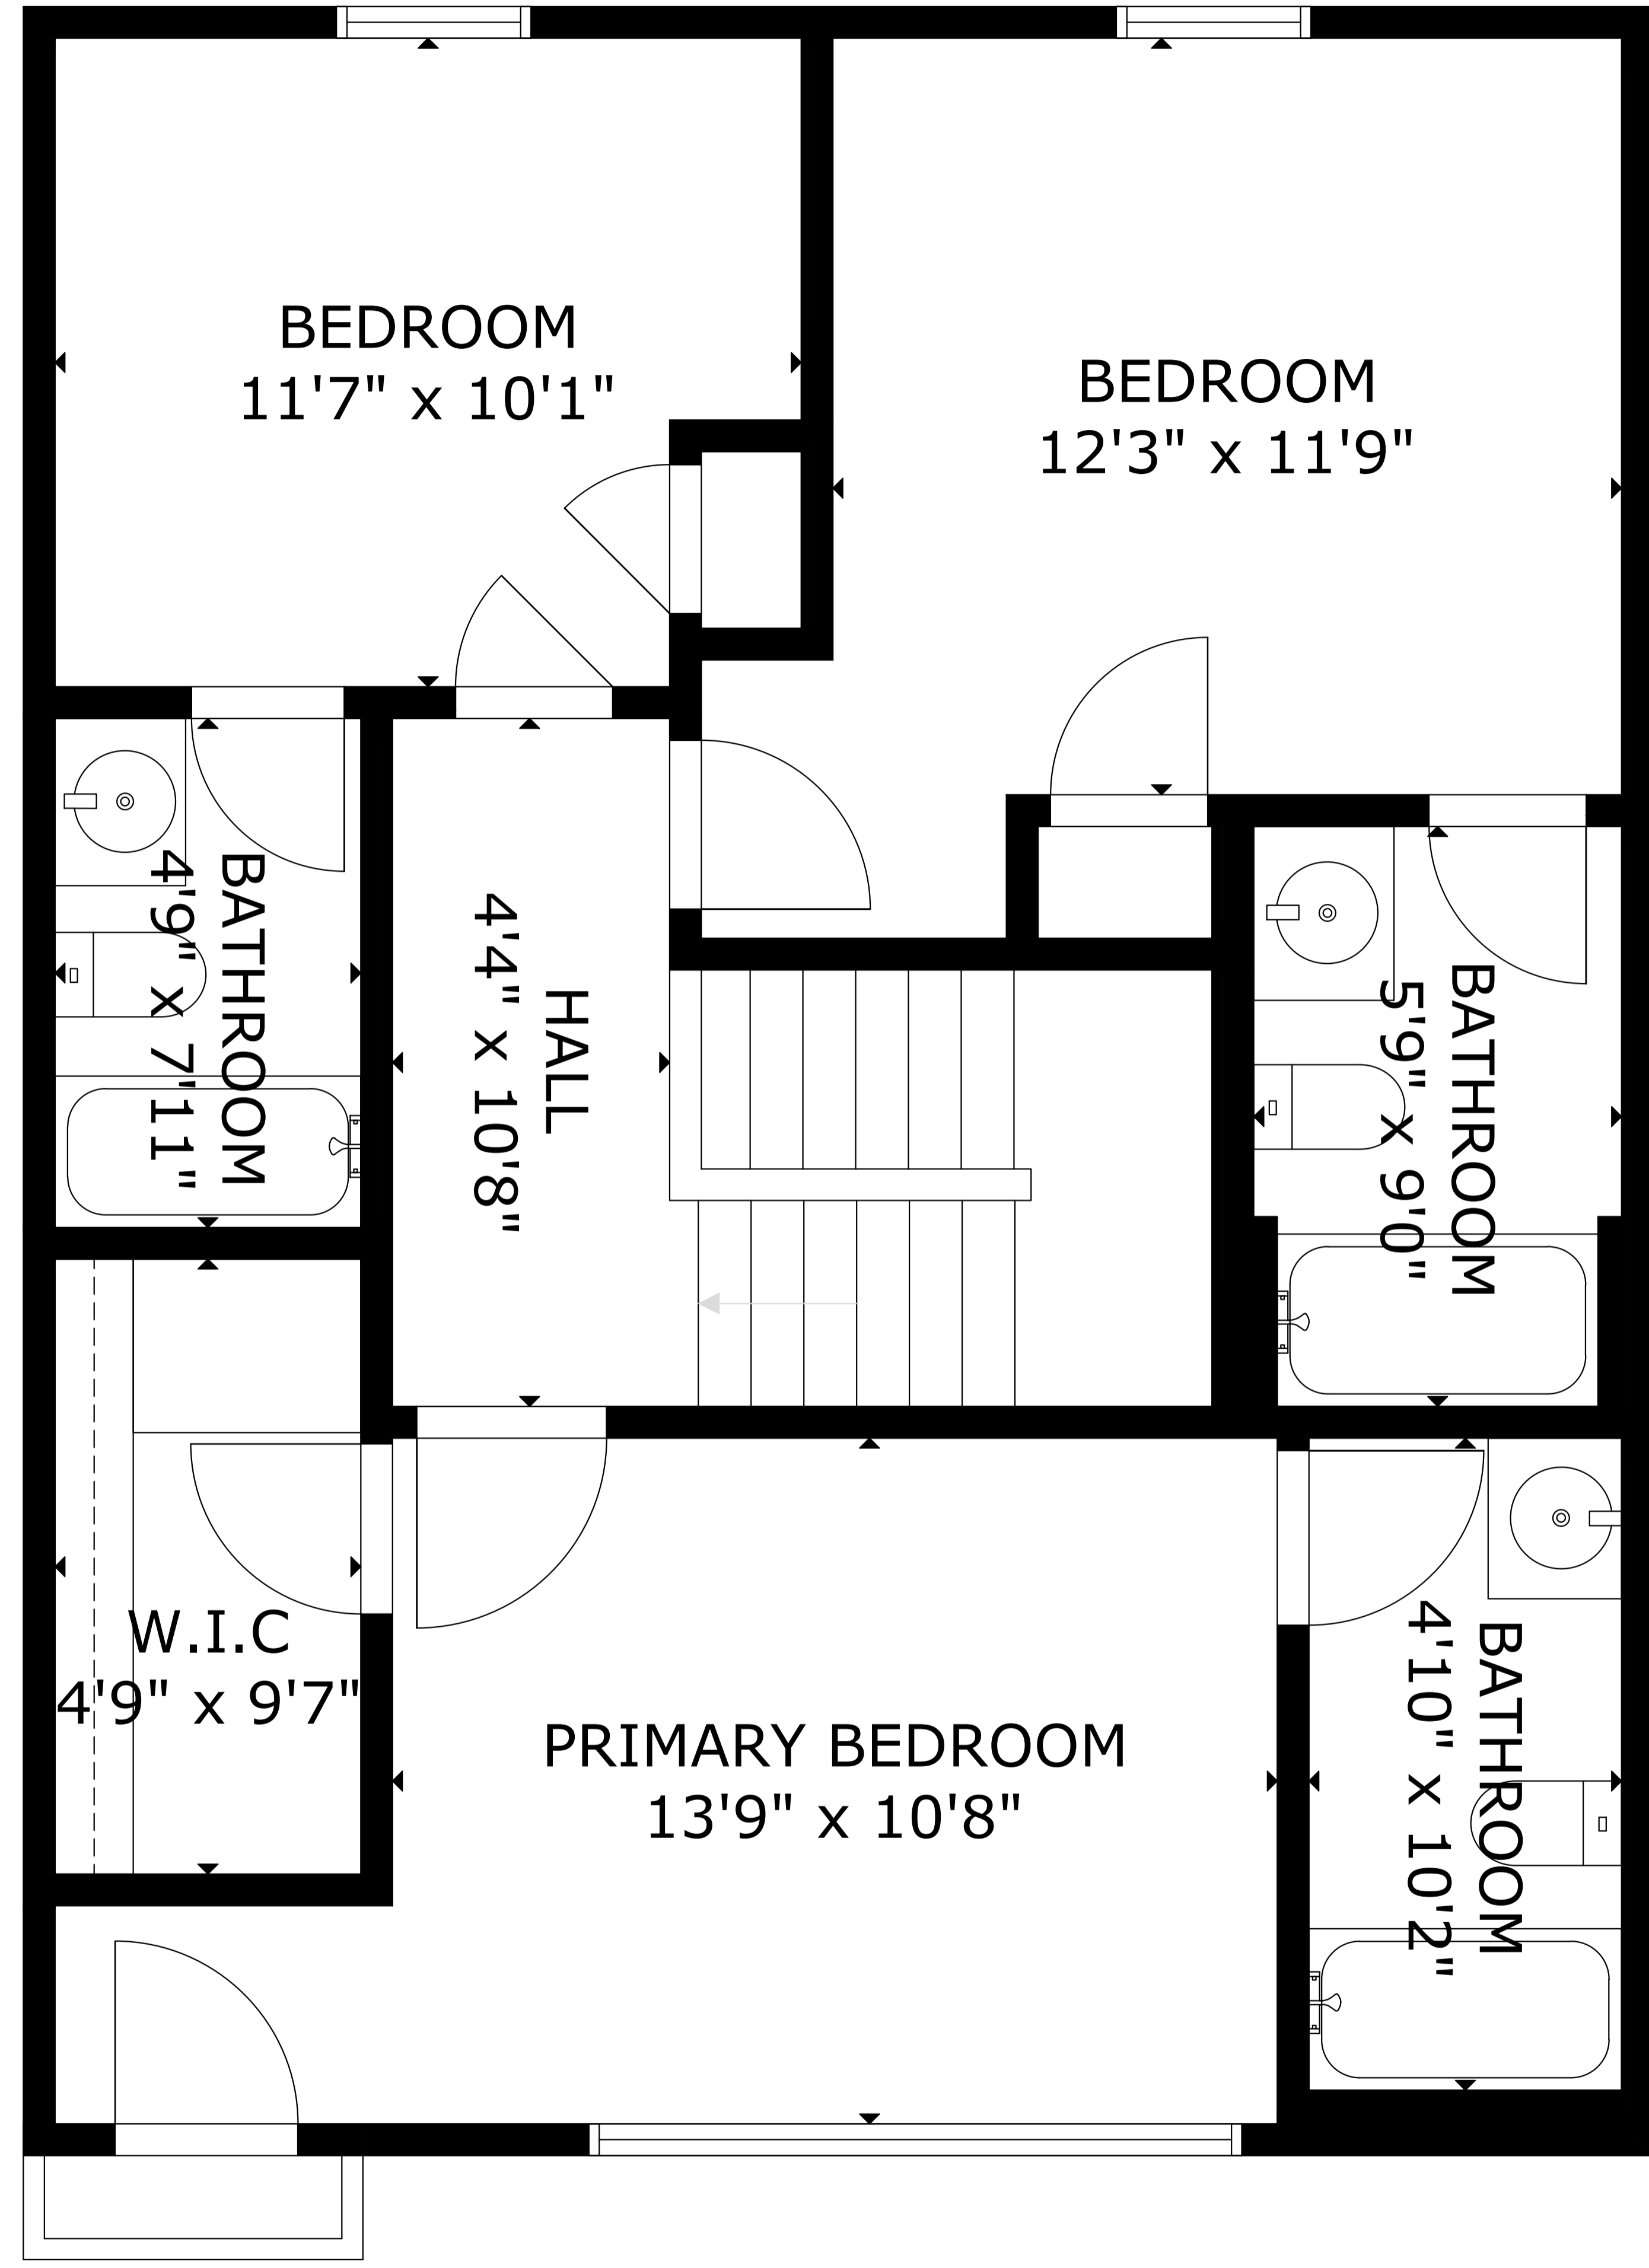

MAIN FLOOR

UPPER LEVEL 1

GROSS INTERNAL AREA
TOTAL: 1,576 sq ft
MAIN FLOOR: 788 sq ft, UPPER LEVEL 1: 788 sq ft
SIZE AND DIMENSIONS ARE APPROXIMATE, ACTUAL MAY VARY