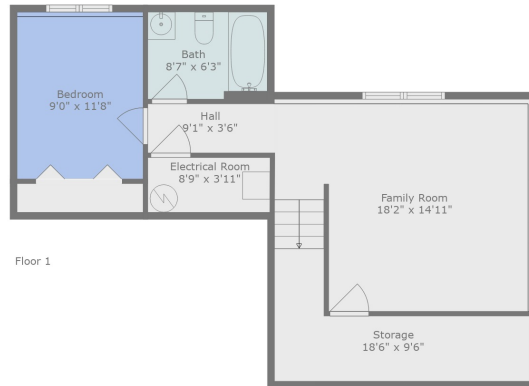

Floor 2

Floor 3

Floor 1

TOTAL: 1794 sq. ft

BELOW GROUND: 501 sq. ft, FLOOR 2: 669 sq. ft, FLOOR 3: 624 sq. ft
 EXCLUDED AREAS: ELECTRICAL ROOM: 35 sq. ft, STORAGE: 104 sq. ft, GARAGE: 392 sq. ft,
 PORCH: 119 sq. ft, DECK: 255 sq. ft

Measurements Are Deemed Highly Reliable, But Not Guaranteed.

TOTAL: 1794 sq. ft

BELOW GROUND: 501 sq. ft, FLOOR 2: 669 sq. ft, FLOOR 3: 624 sq. ft

EXCLUDED AREAS: ELECTRICAL ROOM: 35 sq. ft, STORAGE: 104 sq. ft, GARAGE: 392 sq. ft,
 PORCH: 119 sq. ft, DECK: 255 sq. ft

Measurements Are Deemed Highly Reliable, But Not Guaranteed.

TOTAL: 1794 sq. ft

BELOW GROUND: 501 sq. ft, FLOOR 2: 669 sq. ft, FLOOR 3: 624 sq. ft

EXCLUDED AREAS: ELECTRICAL ROOM: 35 sq. ft, STORAGE: 104 sq. ft, GARAGE: 392 sq. ft,