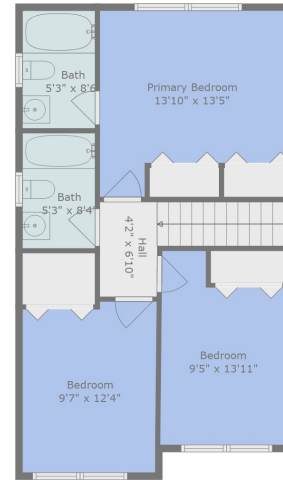

Floor 2

Floor 3

Floor 1

TOTAL: 1794 sq. ft

BELOW GROUND: 501 sq. ft, FLOOR 2: 669 sq. ft, FLOOR 3: 624 sq. ft
 EXCLUDED AREAS: ELECTRICAL ROOM: 35 sq. ft, STORAGE: 104 sq. ft, GARAGE: 392 sq. ft,
 PORCH: 119 sq. ft, DECK: 255 sq. ft

Measurements Are Deemed Highly Reliable, But Not Guaranteed.

TOTAL: 1794 sq. ft

BELOW GROUND: 501 sq. ft, FLOOR 2: 669 sq. ft, FLOOR 3: 624 sq. ft

EXCLUDED AREAS: ELECTRICAL ROOM: 35 sq. ft, STORAGE: 104 sq. ft, GARAGE: 392 sq. ft,
 PORCH: 119 sq. ft, DECK: 255 sq. ft

Measurements Are Deemed Highly Reliable, But Not Guaranteed.

TOTAL: 1794 sq. ft

BELOW GROUND: 501 sq. ft, FLOOR 2: 669 sq. ft, FLOOR 3: 624 sq. ft

EXCLUDED AREAS: ELECTRICAL ROOM: 35 sq. ft, STORAGE: 104 sq. ft, GARAGE: 392 sq. ft,