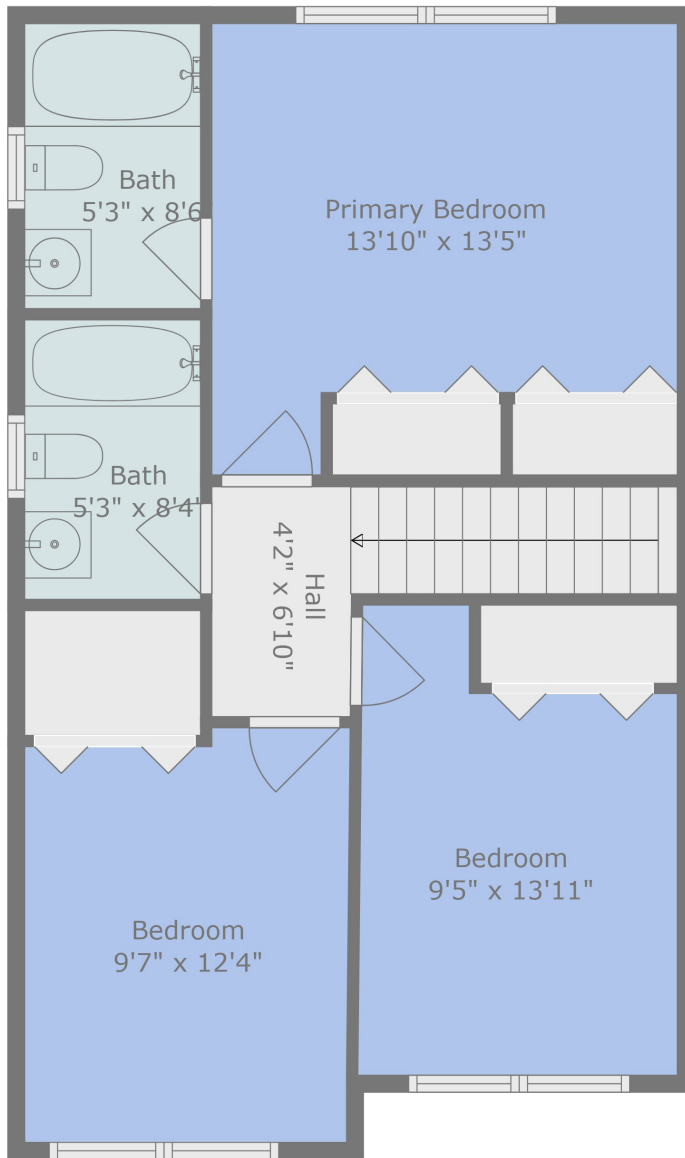

Floor 2

Floor 3

Floor 1

TOTAL: 1794 sq. ft

BELOW GROUND: 501 sq. ft, FLOOR 2: 669 sq. ft, FLOOR 3: 624 sq. ft
 EXCLUDED AREAS: ELECTRICAL ROOM: 35 sq. ft, STORAGE: 104 sq. ft, GARAGE: 392 sq. ft,
 PORCH: 119 sq. ft, DECK: 255 sq. ft

Measurements Are Deemed Highly Reliable, But Not Guaranteed.

TOTAL: 1794 sq. ft

BELOW GROUND: 501 sq. ft, FLOOR 2: 669 sq. ft, FLOOR 3: 624 sq. ft

EXCLUDED AREAS: ELECTRICAL ROOM: 35 sq. ft, STORAGE: 104 sq. ft, GARAGE: 392 sq. ft,
 PORCH: 119 sq. ft, DECK: 255 sq. ft

PORCH: 119 sq. ft, DECK: 255 sq. ft

Measurements Are Deemed Highly Reliable, But Not Guaranteed.