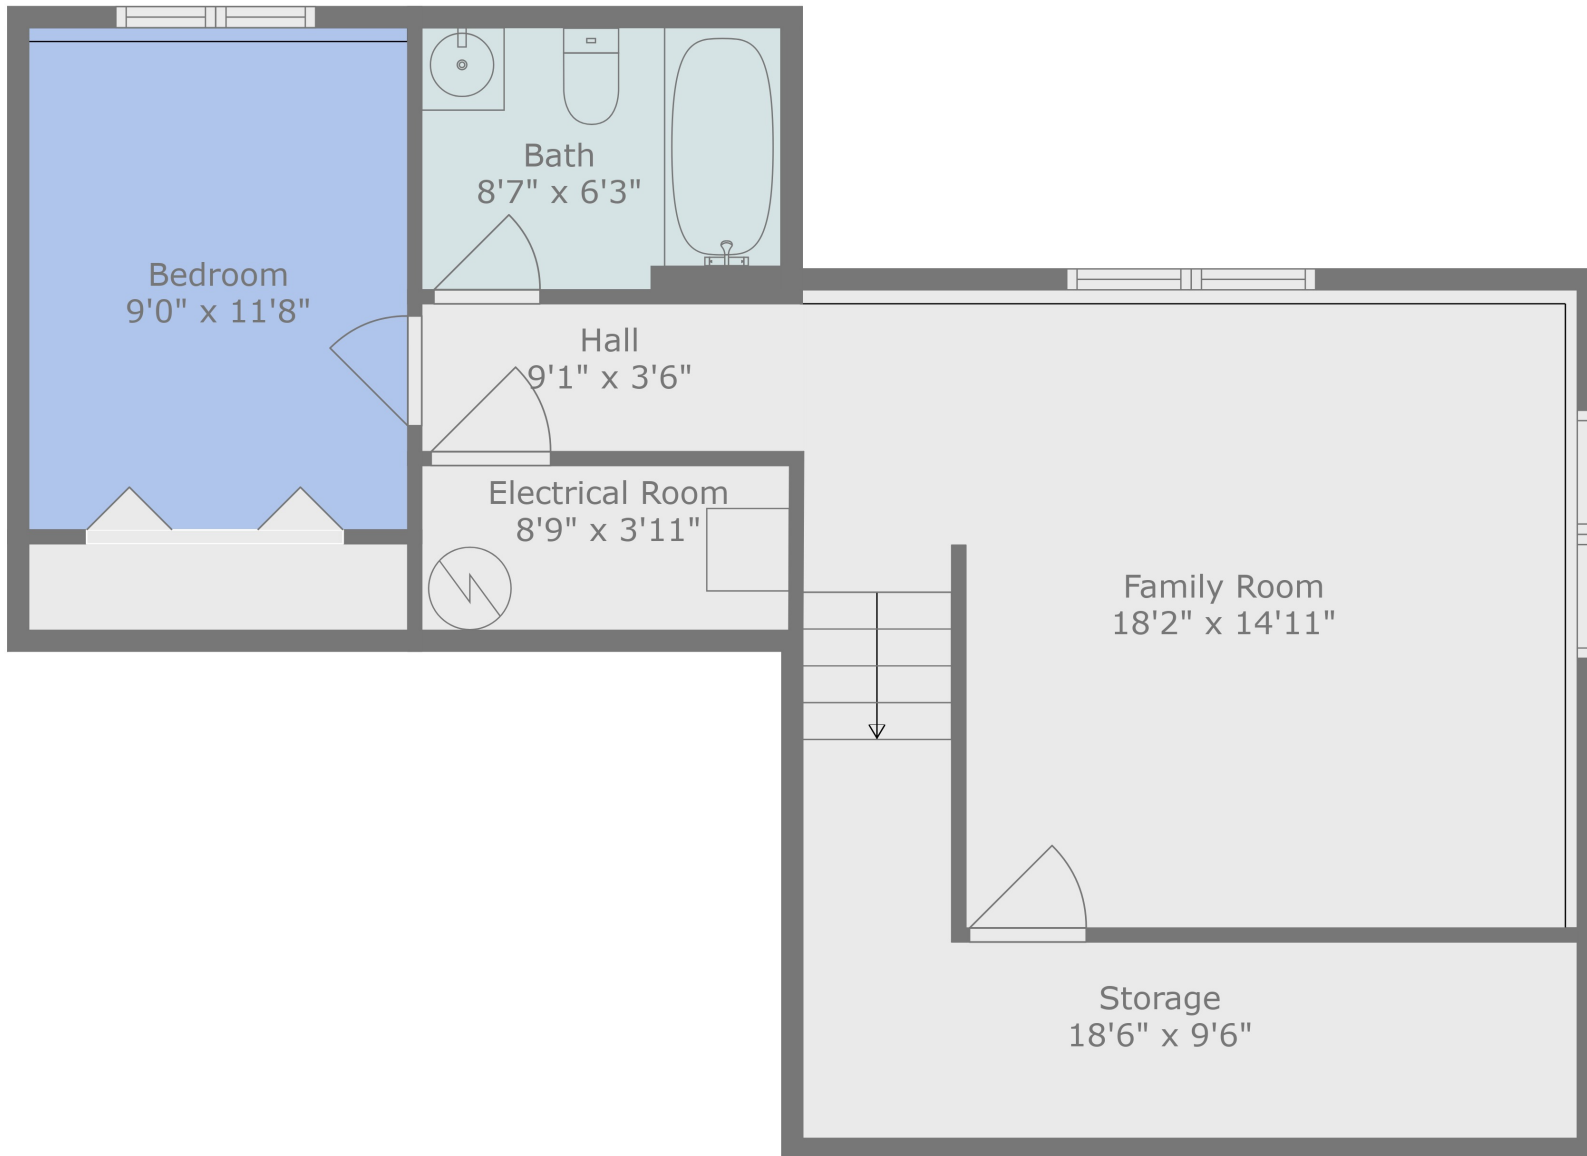

Measurements Are Deemed Highly Reliable, But Not Guaranteed.

TOTAL: 1794 sq. ft

BELOW GROUND: 501 sq. ft, FLOOR 2: 669 sq. ft, FLOOR 3: 624 sq. ft

EXCLUDED AREAS: ELECTRICAL ROOM: 35 sq. ft, STORAGE: 104 sq. ft, GARAGE: 392 sq. ft,
 PORCH: 119 sq. ft, DECK: 255 sq. ft

Measurements Are Deemed Highly Reliable, But Not Guaranteed.

TOTAL: 1794 sq. ft

BELOW GROUND: 501 sq. ft, FLOOR 2: 669 sq. ft, FLOOR 3: 624 sq. ft

EXCLUDED AREAS: ELECTRICAL ROOM: 35 sq. ft, STORAGE: 104 sq. ft, GARAGE: 392 sq. ft,

PORCH: 119 sq. ft, DECK: 255 sq. ft

Measurements Are Deemed Highly Reliable, But Not Guaranteed.