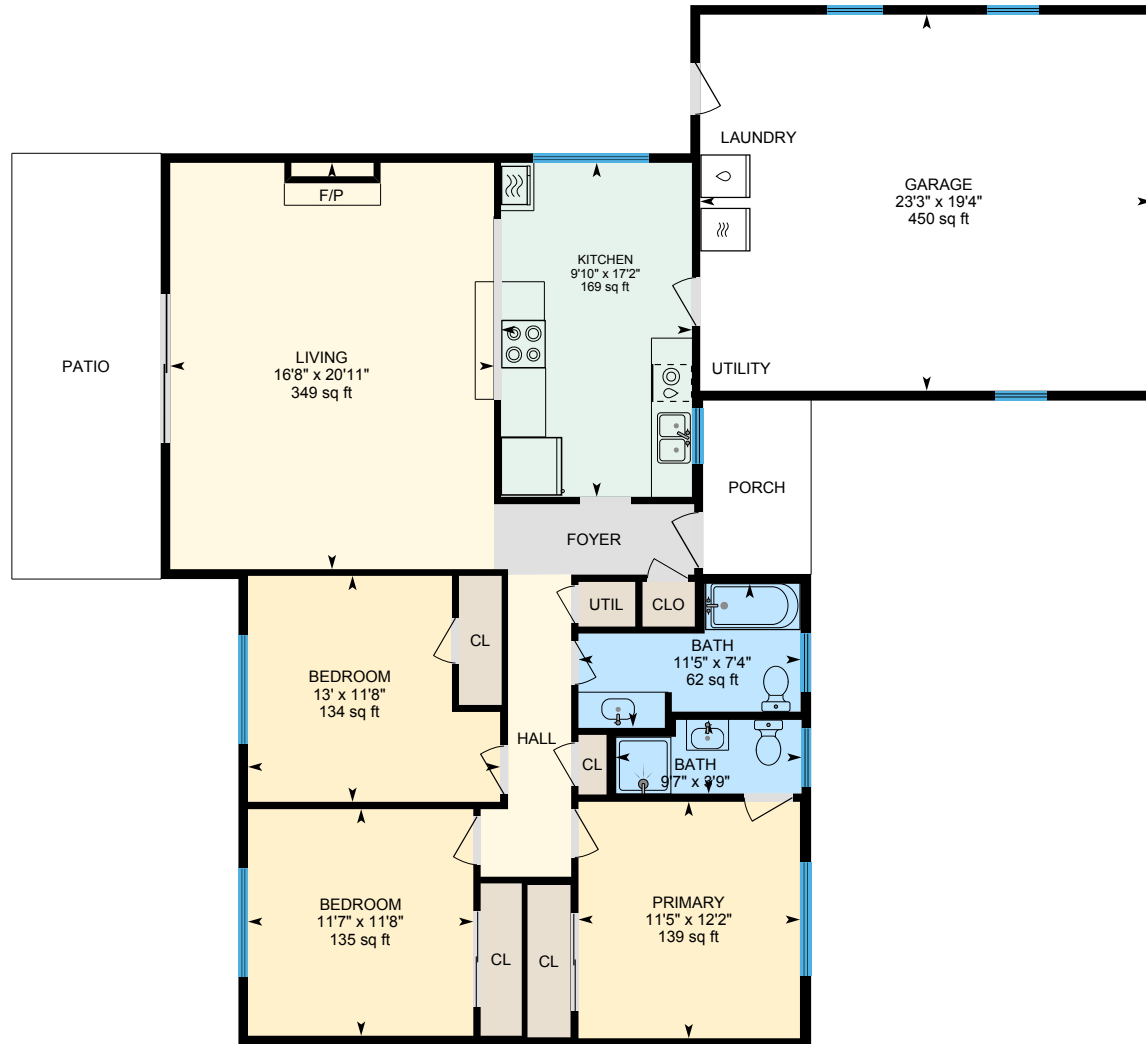

# 1541 Golden Gate Dr, Modesto, CA

Main Floor Finished Area 1320.23 sq ft  
Unfinished Area 487.33 sq ft

PREPARED: 2024/11/15