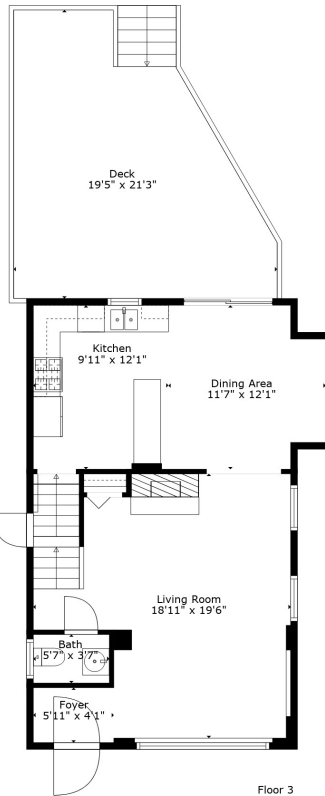

Floor 2

Floor 3

Floor 1

Floor 4

GROSS INTERNAL AREA
 Below Ground: 459 sq. ft, FLOOR 2: 0 sq. ft, FLOOR 3: 630 sq. ft, FLOOR 4: 610 sq. ft
 EXCLUDED AREAS: STORAGE: 151 sq. ft, GARAGE: 582 sq. ft, DECK: 314 sq. ft
 TOTAL: 1699 sq. ft

Measurements Are Calculated By Cubicasa Technology. Deemed Highly Reliable But Not Guaranteed.

GROSS INTERNAL AREA
 Below Ground: 459 sq. ft, FLOOR 2: 0 sq. ft, FLOOR 3: 630 sq. ft, FLOOR 4: 610 sq. ft
 EXCLUDED AREAS: STORAGE: 151 sq. ft, GARAGE: 582 sq. ft, DECK: 314 sq. ft
 TOTAL: 1699 sq. ft