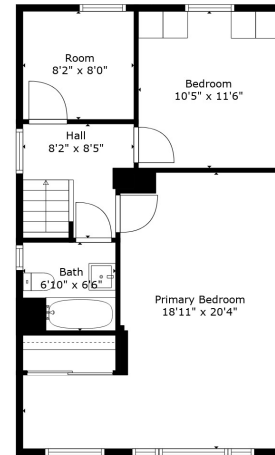

Floor 2

Floor 3

Floor 1

Floor 4

GROSS INTERNAL AREA
 Below Ground: 459 sq. ft, FLOOR 2: 0 sq. ft, FLOOR 3: 630 sq. ft, FLOOR 4: 610 sq. ft
 EXCLUDED AREAS: STORAGE: 151 sq. ft, GARAGE: 582 sq. ft, DECK: 314 sq. ft
 TOTAL: 1699 sq. ft

Measurements Are Calculated By Cubicasa Technology. Deemed Highly Reliable But Not Guaranteed.

GROSS INTERNAL AREA
 Below Ground: 459 sq. ft, FLOOR 2: 0 sq. ft, FLOOR 3: 630 sq. ft, FLOOR 4: 610 sq. ft
 EXCLUDED AREAS: STORAGE: 151 sq. ft, GARAGE: 582 sq. ft, DECK: 314 sq. ft
 TOTAL: 1699 sq. ft