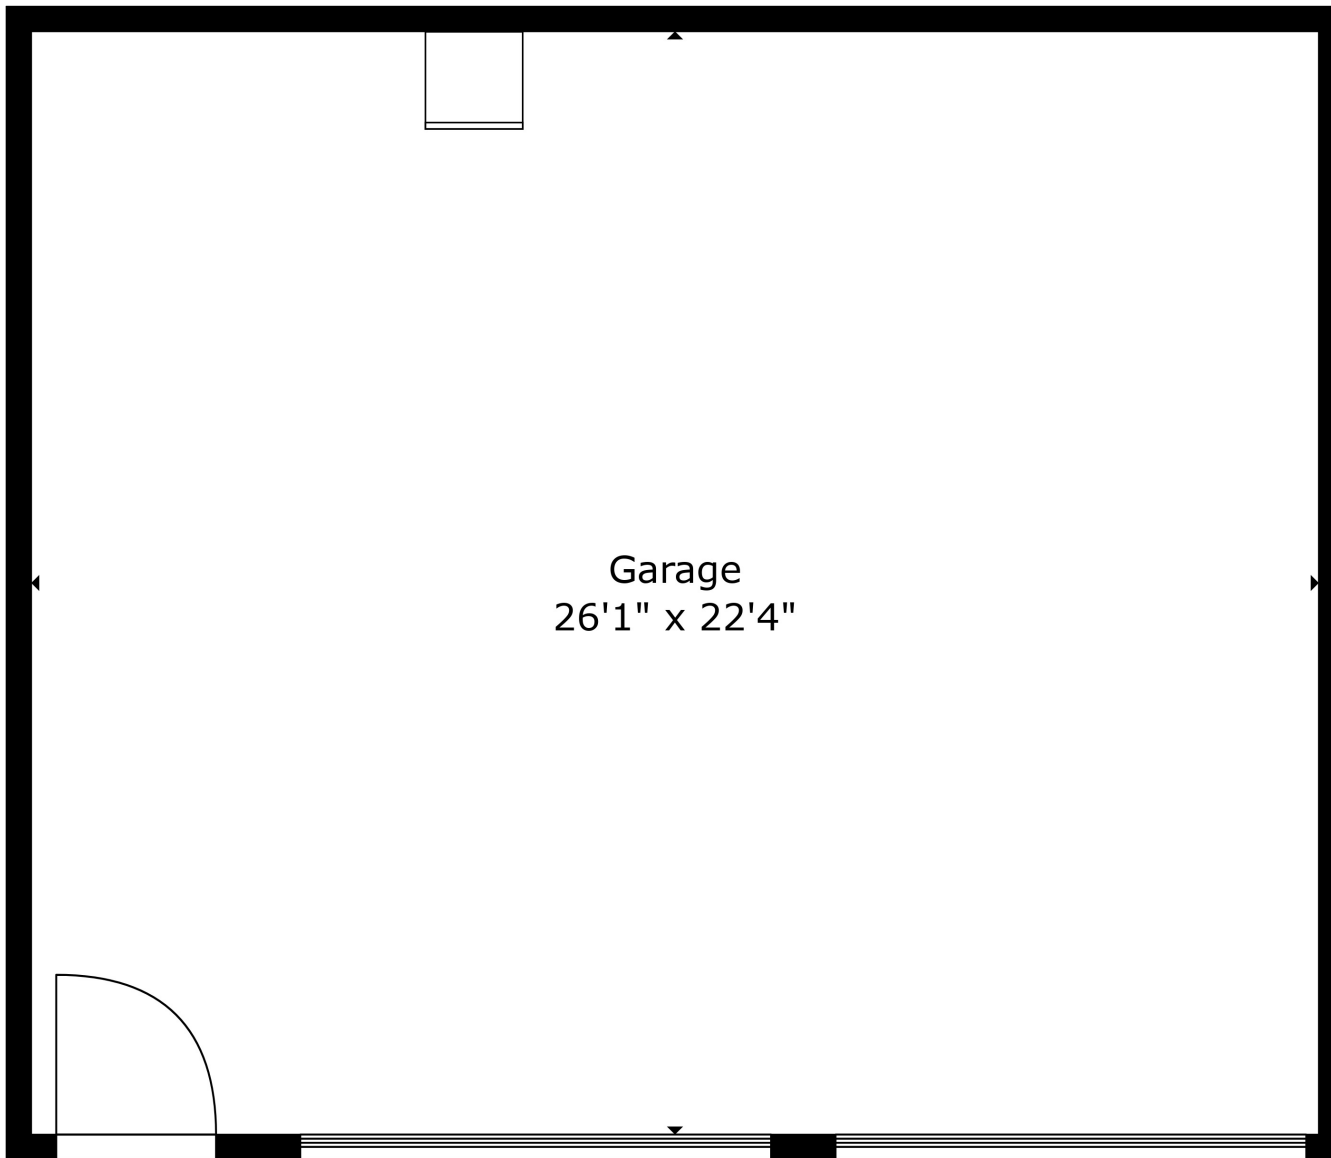

Measurements Are Calculated By Cubicasa Technology. Deemed Highly Reliable But Not Guaranteed.

GROSS INTERNAL AREA
 Below Ground: 459 sq. ft, FLOOR 2: 0 sq. ft, FLOOR 3: 630 sq. ft, FLOOR 4: 610 sq. ft
 EXCLUDED AREAS: STORAGE: 151 sq. ft, GARAGE: 582 sq. ft, DECK: 314 sq. ft
 TOTAL: 1699 sq. ft

Measurements Are Calculated By Cubicasa Technology. Deemed Highly Reliable But Not Guaranteed.

GROSS INTERNAL AREA
 Below Ground: 459 sq. ft, FLOOR 2: 0 sq. ft, FLOOR 3: 630 sq. ft, FLOOR 4: 610 sq. ft
 EXCLUDED AREAS: STORAGE: 151 sq. ft, GARAGE: 582 sq. ft, DECK: 314 sq. ft
 TOTAL: 1699 sq. ft
 Measurements Are Calculated By Cubicasa Technology. Deemed Highly Reliable But Not Guaranteed.