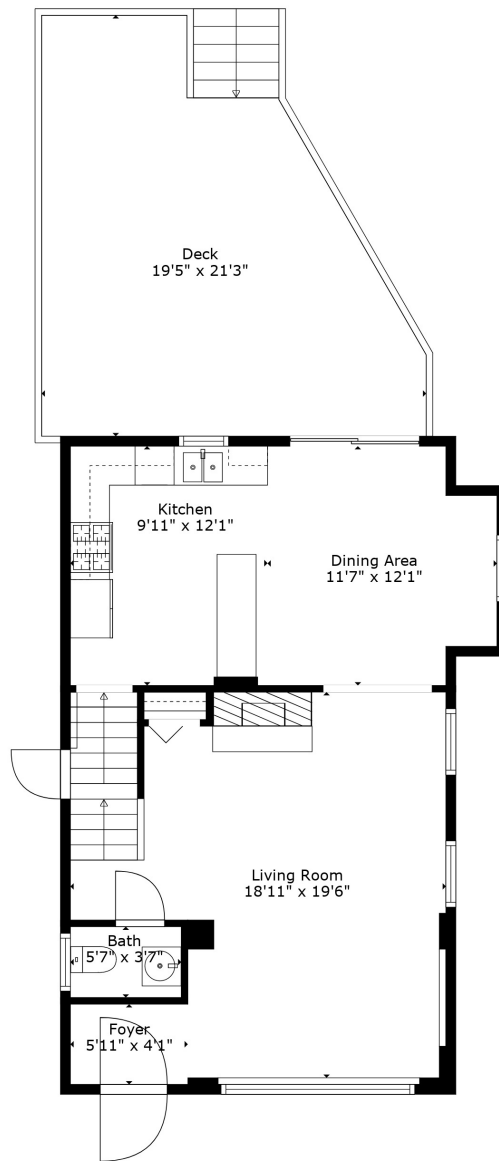

Floor 2

Floor 3

Floor 1

Floor 4

GROSS INTERNAL AREA
 Below Ground: 459 sq. ft, FLOOR 2: 0 sq. ft, FLOOR 3: 630 sq. ft, FLOOR 4: 610 sq. ft
 EXCLUDED AREAS: STORAGE: 151 sq. ft, GARAGE: 582 sq. ft, DECK: 314 sq. ft
 TOTAL: 1699 sq. ft

Measurements Are Calculated By Cubicasa Technology. Deemed Highly Reliable But Not Guaranteed.

GROSS INTERNAL AREA
 Below Ground: 459 sq. ft, FLOOR 2: 0 sq. ft, FLOOR 3: 630 sq. ft, FLOOR 4: 610 sq. ft
 EXCLUDED AREAS: STORAGE: 151 sq. ft, GARAGE: 582 sq. ft, DECK: 314 sq. ft
 TOTAL: 1699 sq. ft