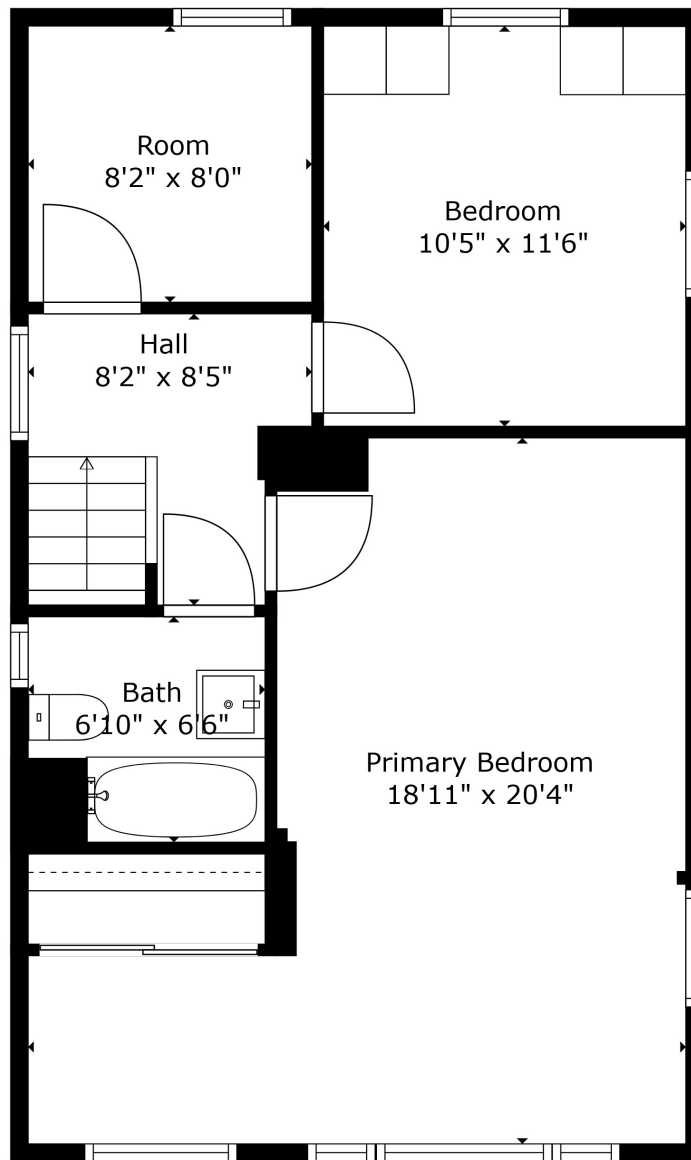

Floor 2

Floor 3

Floor 1

Floor 4

GROSS INTERNAL AREA
 Below Ground: 459 sq. ft, FLOOR 2: 0 sq. ft, FLOOR 3: 630 sq. ft, FLOOR 4: 610 sq. ft
 EXCLUDED AREAS: STORAGE: 151 sq. ft, GARAGE: 582 sq. ft, DECK: 314 sq. ft
 TOTAL: 1699 sq. ft

Measurements Are Calculated By Cubicasa Technology. Deemed Highly Reliable But Not Guaranteed.

GROSS INTERNAL AREA
 Below Ground: 459 sq. ft, FLOOR 2: 0 sq. ft, FLOOR 3: 630 sq. ft, FLOOR 4: 610 sq. ft
 EXCLUDED AREAS: STORAGE: 151 sq. ft, GARAGE: 582 sq. ft, DECK: 314 sq. ft
 TOTAL: 1699 sq. ft