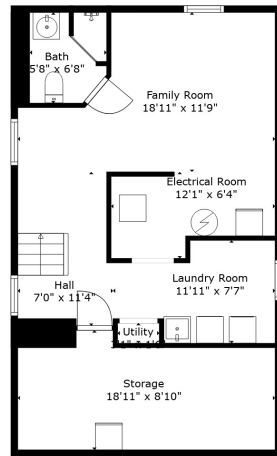

Floor 2

Floor 3

Floor 1

Floor 4

GROSS INTERNAL AREA
 Below Ground: 459 sq. ft, FLOOR 2: 0 sq. ft, FLOOR 3: 630 sq. ft, FLOOR 4: 610 sq. ft
 EXCLUDED AREAS: STORAGE: 151 sq. ft, GARAGE: 582 sq. ft, DECK: 314 sq. ft
 TOTAL: 1699 sq. ft

Measurements Are Calculated By Cubicasa Technology. Deemed Highly Reliable But Not Guaranteed.

GROSS INTERNAL AREA
 Below Ground: 459 sq. ft, FLOOR 2: 0 sq. ft, FLOOR 3: 630 sq. ft, FLOOR 4: 610 sq. ft
 EXCLUDED AREAS: STORAGE: 151 sq. ft, GARAGE: 582 sq. ft, DECK: 314 sq. ft
 TOTAL: 1699 sq. ft