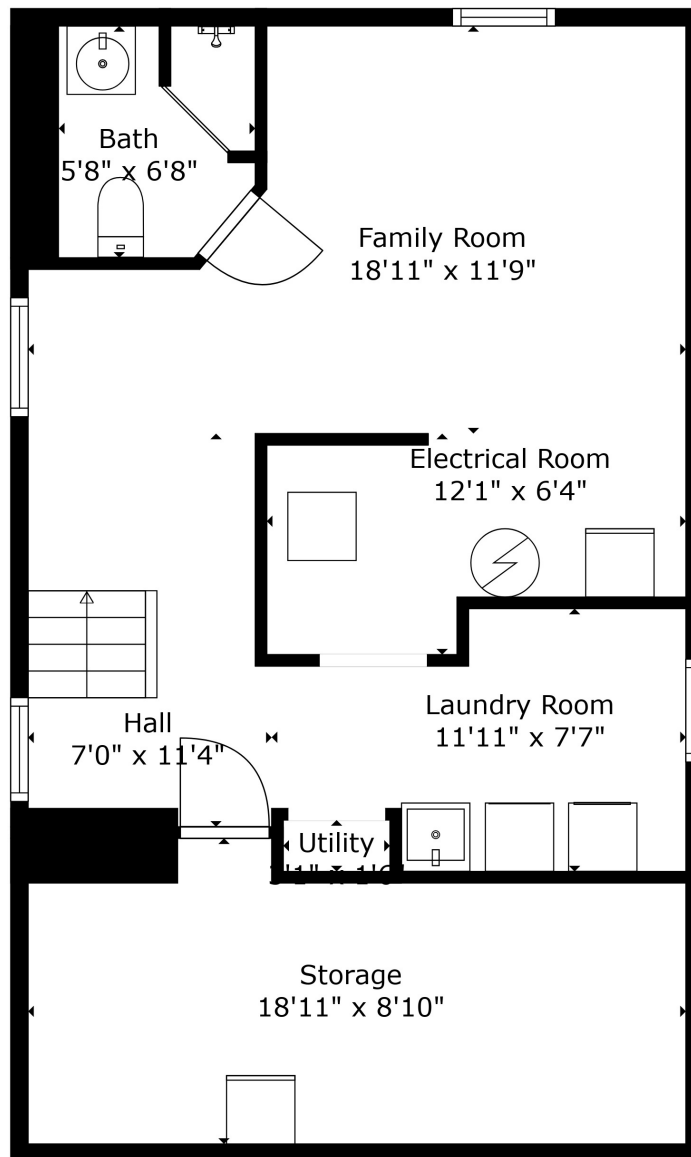

Measurements Are Calculated By Cubicasa Technology. Deemed Highly Reliable But Not Guaranteed.

GROSS INTERNAL AREA
 Below Ground: 459 sq. ft, FLOOR 2: 0 sq. ft, FLOOR 3: 630 sq. ft, FLOOR 4: 610 sq. ft
 EXCLUDED AREAS: STORAGE: 151 sq. ft, GARAGE: 582 sq. ft, DECK: 314 sq. ft
 TOTAL: 1699 sq. ft

Measurements Are Calculated By Cubicasa Technology. Deemed Highly Reliable But Not Guaranteed.

GROSS INTERNAL AREA
 Below Ground: 459 sq. ft, FLOOR 2: 0 sq. ft, FLOOR 3: 630 sq. ft, FLOOR 4: 610 sq. ft
 EXCLUDED AREAS: STORAGE: 151 sq. ft, GARAGE: 582 sq. ft, DECK: 314 sq. ft
 TOTAL: 1699 sq. ft
 Measurements Are Calculated By Cubicasa Technology. Deemed Highly Reliable But Not Guaranteed.