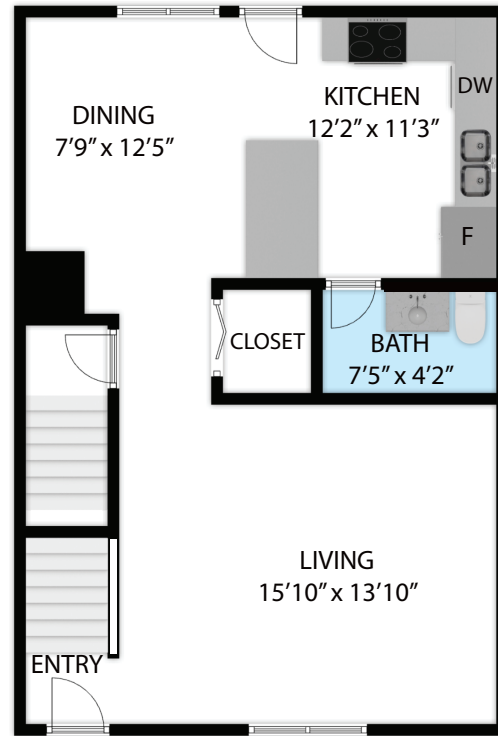

BASEMENT

FIRST FLOOR

SECOND FLOOR

7009 Fortune Drive, Middleton 53562

TOTAL APPROX. FLOOR AREA 1,501 SQ.FT

Whilst every attempt has been made to ensure the accuracy of the floor plan contained here, measurements of doors, windows, rooms and any other items are approximate and no responsibility is taken for any error, omission, or misstatement. This plan is for illustrative purposes only and should be used as such by any prospective purchaser.