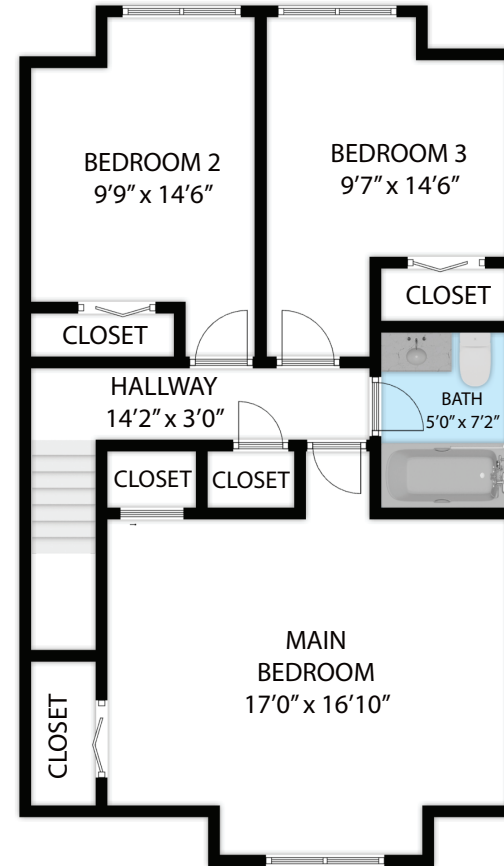

BASEMENT

FIRST FLOOR

SECOND FLOOR

7009 Fortune Drive, Middleton 53562

TOTAL APPROX. FLOOR AREA 1,501 SQ.FT

Whilst every attempt has been made to ensure the accuracy of the floor plan contained here, measurements of doors, windows, rooms and any other items are approximate and no responsibility is taken for any error, omission, or misstatement. This plan is for illustrative purposes only and should be used as such by any prospective purchaser.