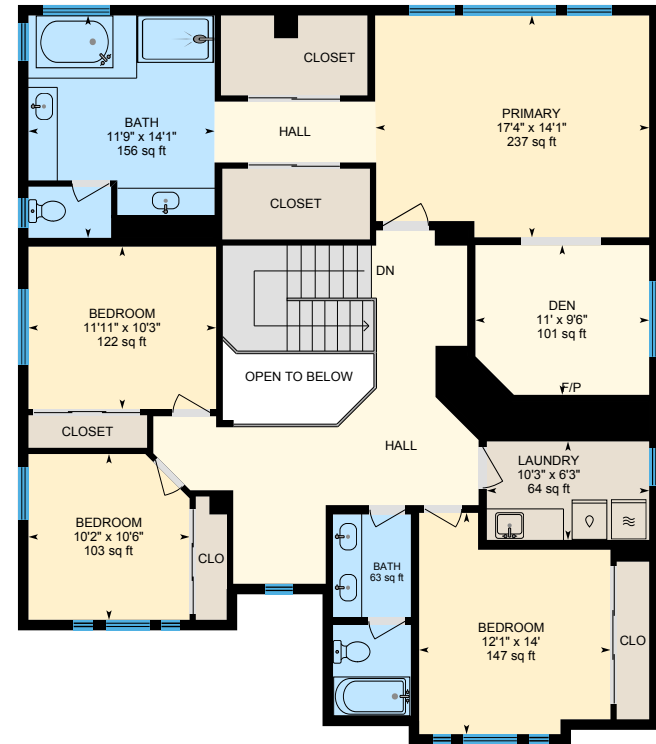

182 Kelley Mist Ln, Tracy, CA

Main Building: Above Grade Finished Area 3122.18 sq ft

1st Floor
Finished Area 1423.47 sq ft

2nd Floor
Finished Area 1698.72 sq ft

PREPARED: 2023/01/27