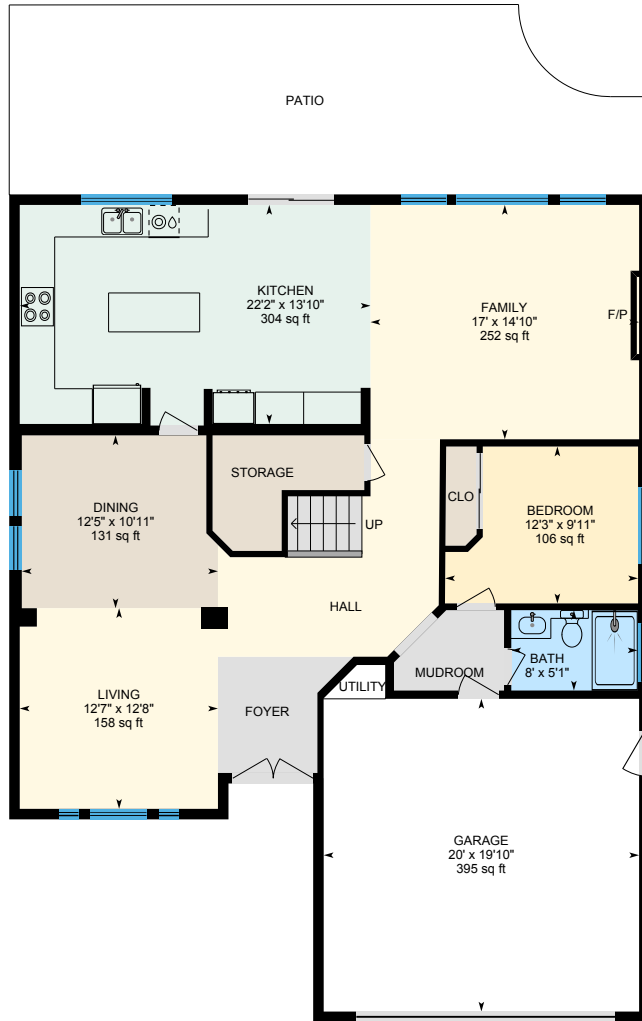

182 Kelley Mist Ln, Tracy, CA

Main Building: Above Grade Finished Area 3122.18 sq ft

1st Floor
Finished Area 1423.47 sq ft

2nd Floor
Finished Area 1698.72 sq ft

PREPARED: 2023/01/27