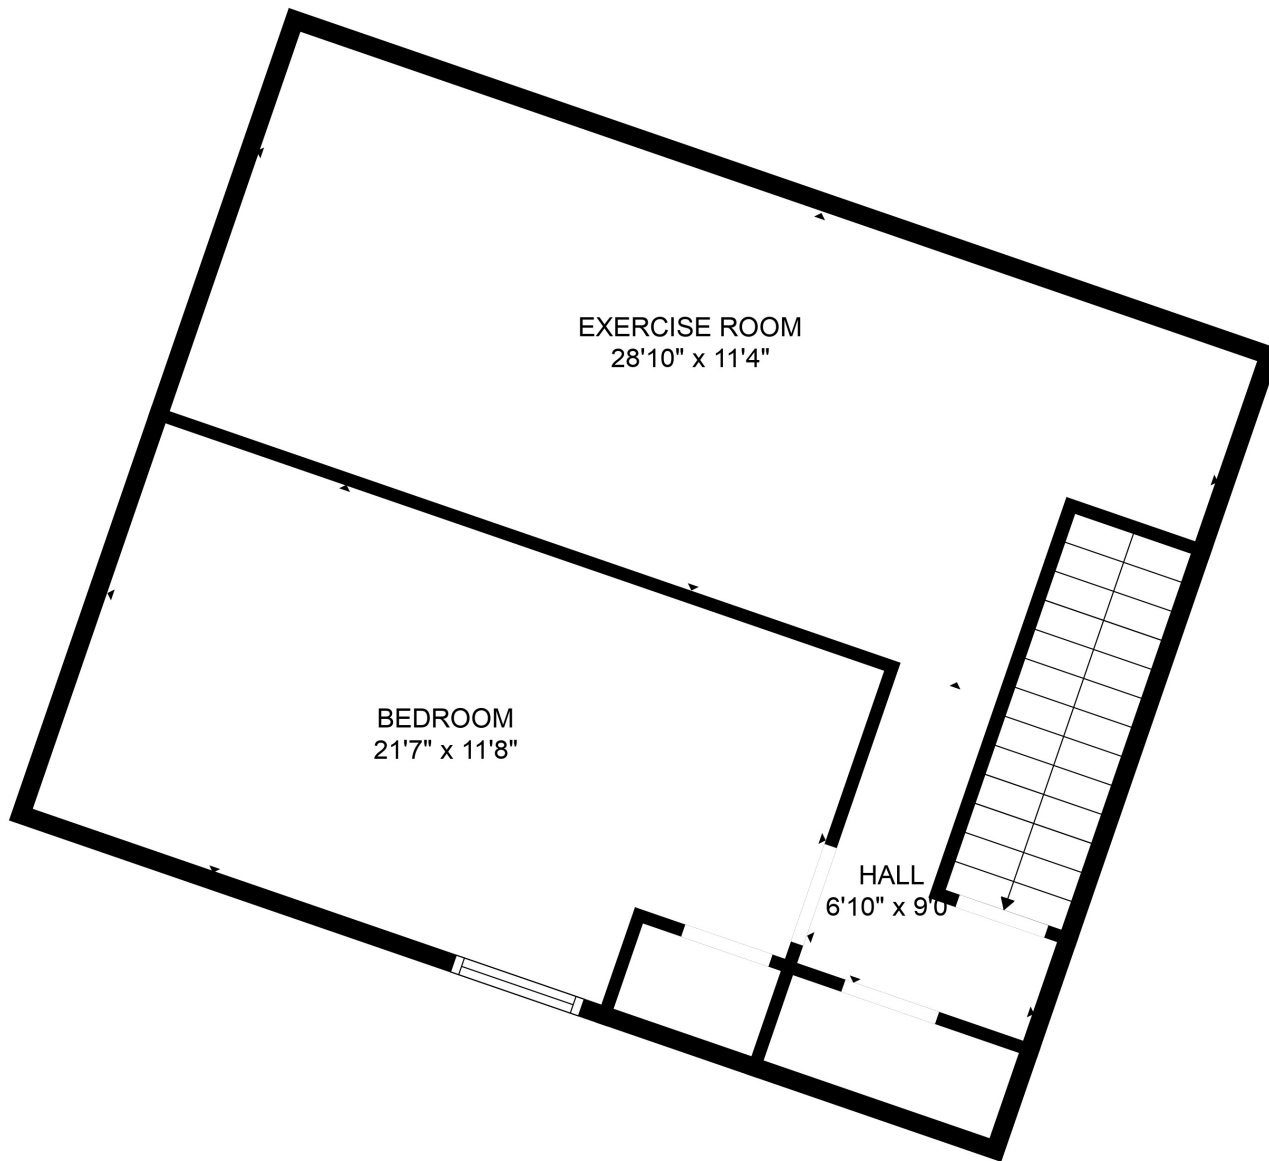

Total scanned area: 3148 sq. ft

MEASUREMENTS ARE CALCULATED BY CUBICASA TECHNOLOGY. DEEMED HIGHLY RELIABLE BUT NOT GUARANTEED.

Total scanned area: 3148 sq. ft

MEASUREMENTS ARE CALCULATED BY CUBICASA TECHNOLOGY. DEEMED HIGHLY RELIABLE BUT NOT GUARANTEED.

Total scanned area: 3148 sq. ft

MEASUREMENTS ARE CALCULATED BY CUBICASA TECHNOLOGY. DEEMED HIGHLY RELIABLE BUT NOT GUARANTEED.