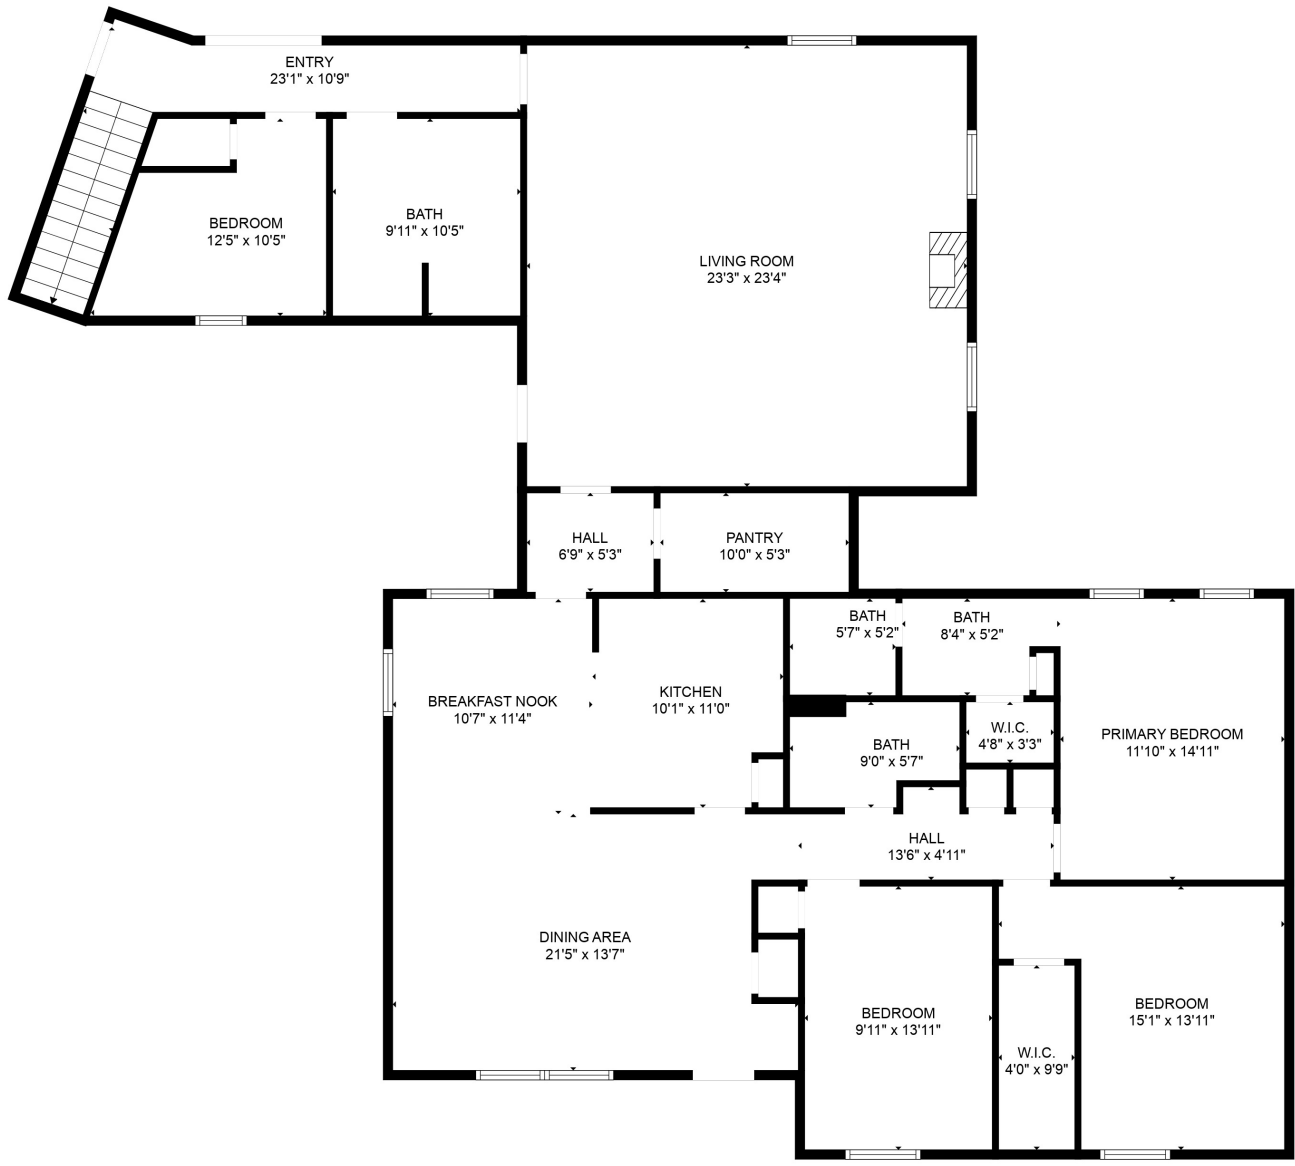

Total scanned area: 3148 sq. ft

MEASUREMENTS ARE CALCULATED BY CUBICASA TECHNOLOGY. DEEMED HIGHLY RELIABLE BUT NOT GUARANTEED.

Total scanned area: 3148 sq. ft

MEASUREMENTS ARE CALCULATED BY CUBICASA TECHNOLOGY. DEEMED HIGHLY RELIABLE BUT NOT GUARANTEED.

Total scanned area: 3148 sq. ft

MEASUREMENTS ARE CALCULATED BY CUBICASA TECHNOLOGY. DEEMED HIGHLY RELIABLE BUT NOT GUARANTEED.