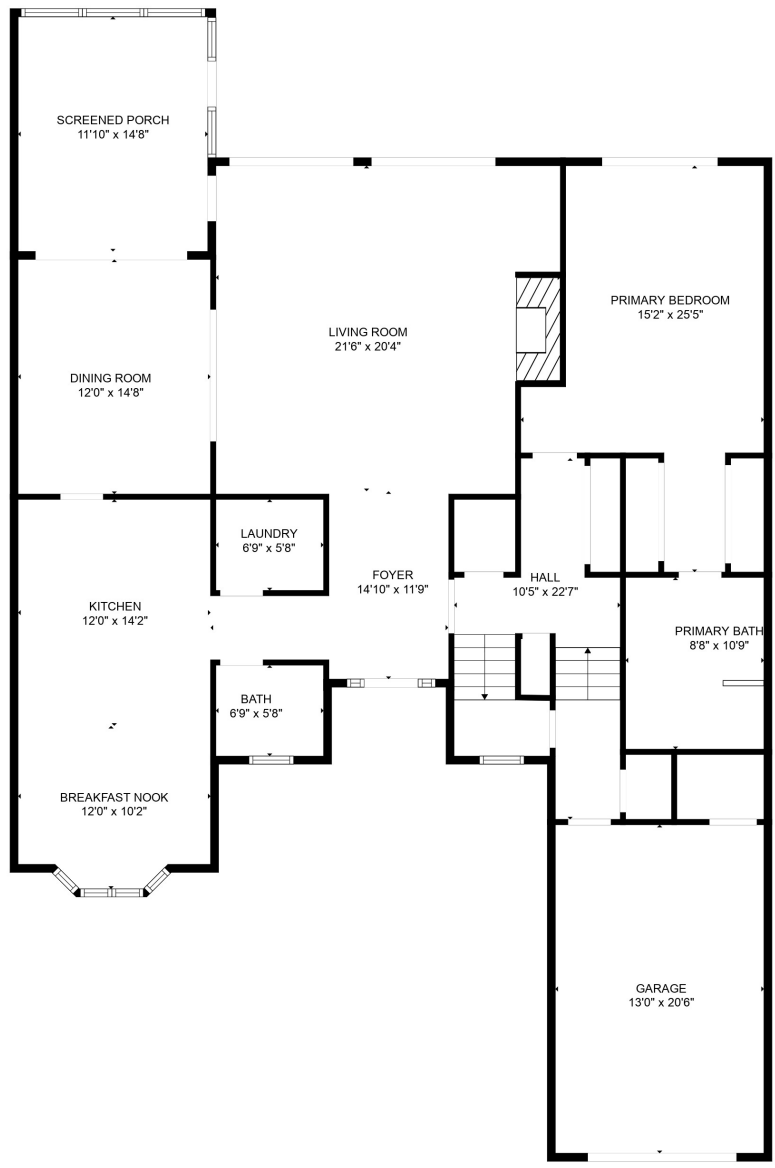

FLOOR 1

FLOOR 2

Total scanned area: 4510 sq. ft

SIZES AND DIMENSIONS ARE APPROXIMATE. ACTUAL MAY VARY.

Total scanned area: 4510 sq. ft

SIZES AND DIMENSIONS ARE APPROXIMATE. ACTUAL MAY VARY.

Total scanned area: 4510 sq. ft

SIZES AND DIMENSIONS ARE APPROXIMATE. ACTUAL MAY VARY.