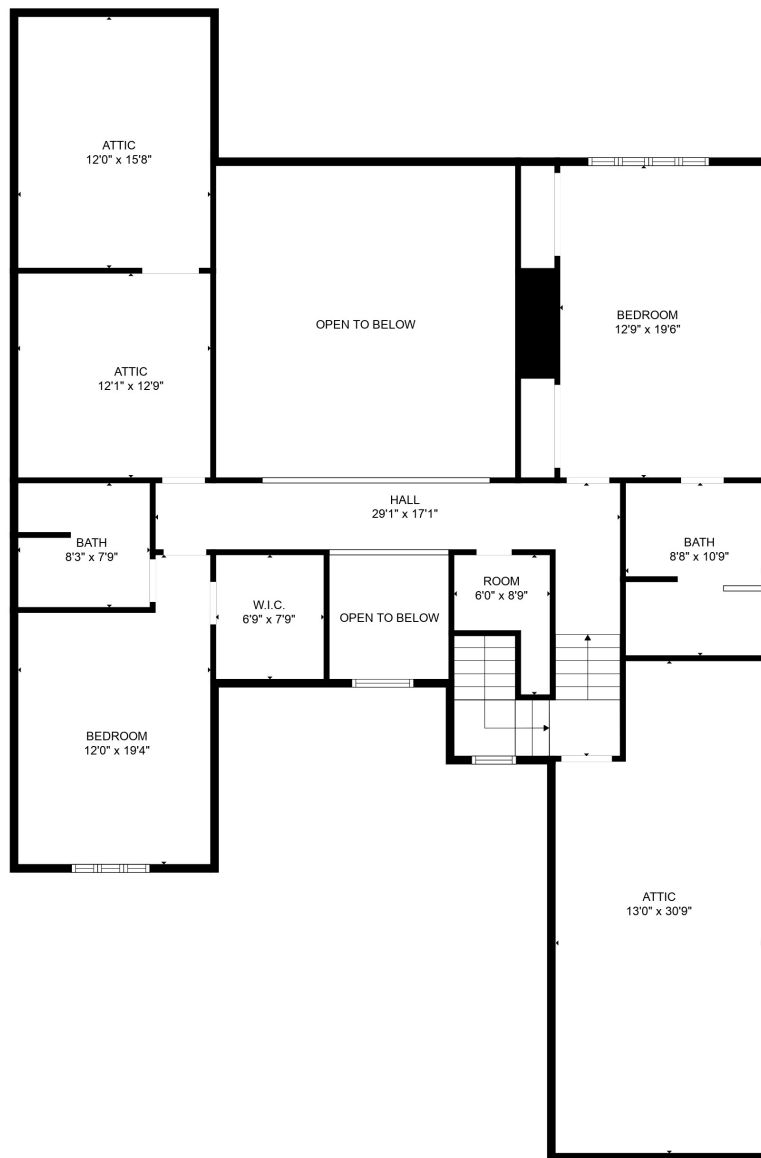

FLOOR 1

FLOOR 2

Total scanned area: 4510 sq. ft

SIZES AND DIMENSIONS ARE APPROXIMATE. ACTUAL MAY VARY.

Total scanned area: 4510 sq. ft

SIZES AND DIMENSIONS ARE APPROXIMATE. ACTUAL MAY VARY.

Total scanned area: 4510 sq. ft

SIZES AND DIMENSIONS ARE APPROXIMATE. ACTUAL MAY VARY.