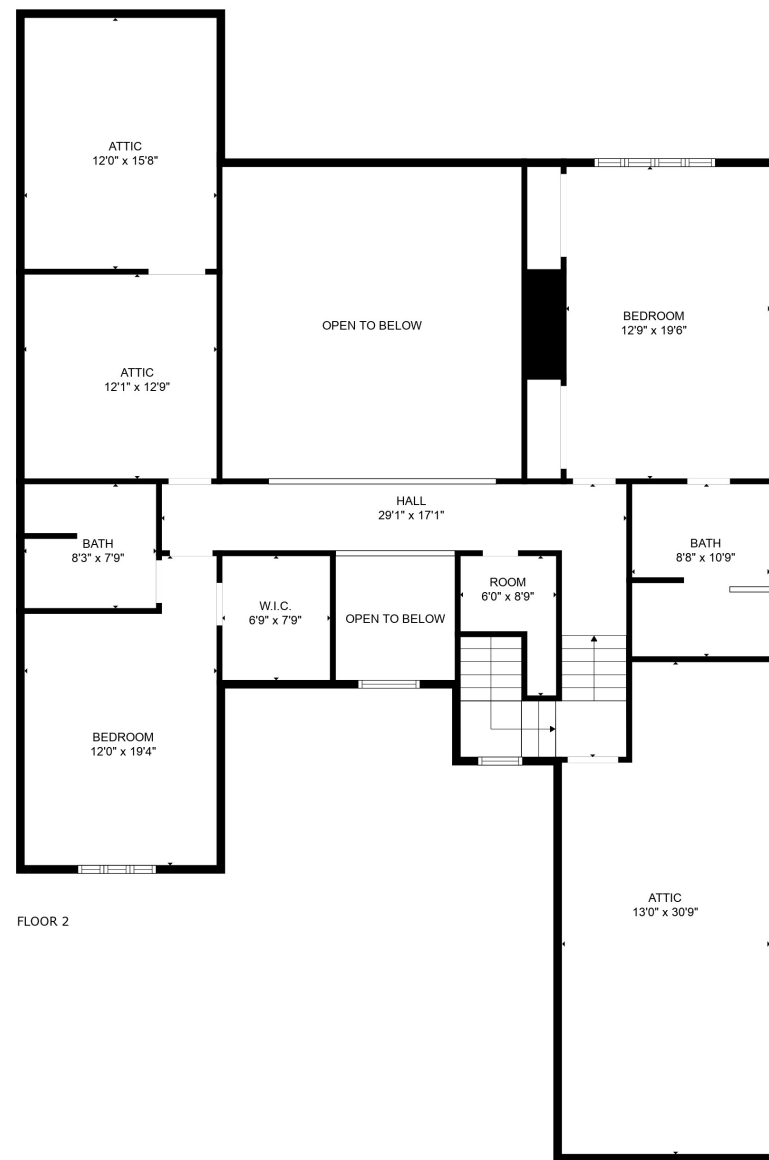

FLOOR 1

FLOOR 2

Total scanned area: 4510 sq. ft

SIZES AND DIMENSIONS ARE APPROXIMATE. ACTUAL MAY VARY.

Total scanned area: 4510 sq. ft

SIZES AND DIMENSIONS ARE APPROXIMATE. ACTUAL MAY VARY.

Total scanned area: 4510 sq. ft

SIZES AND DIMENSIONS ARE APPROXIMATE. ACTUAL MAY VARY.