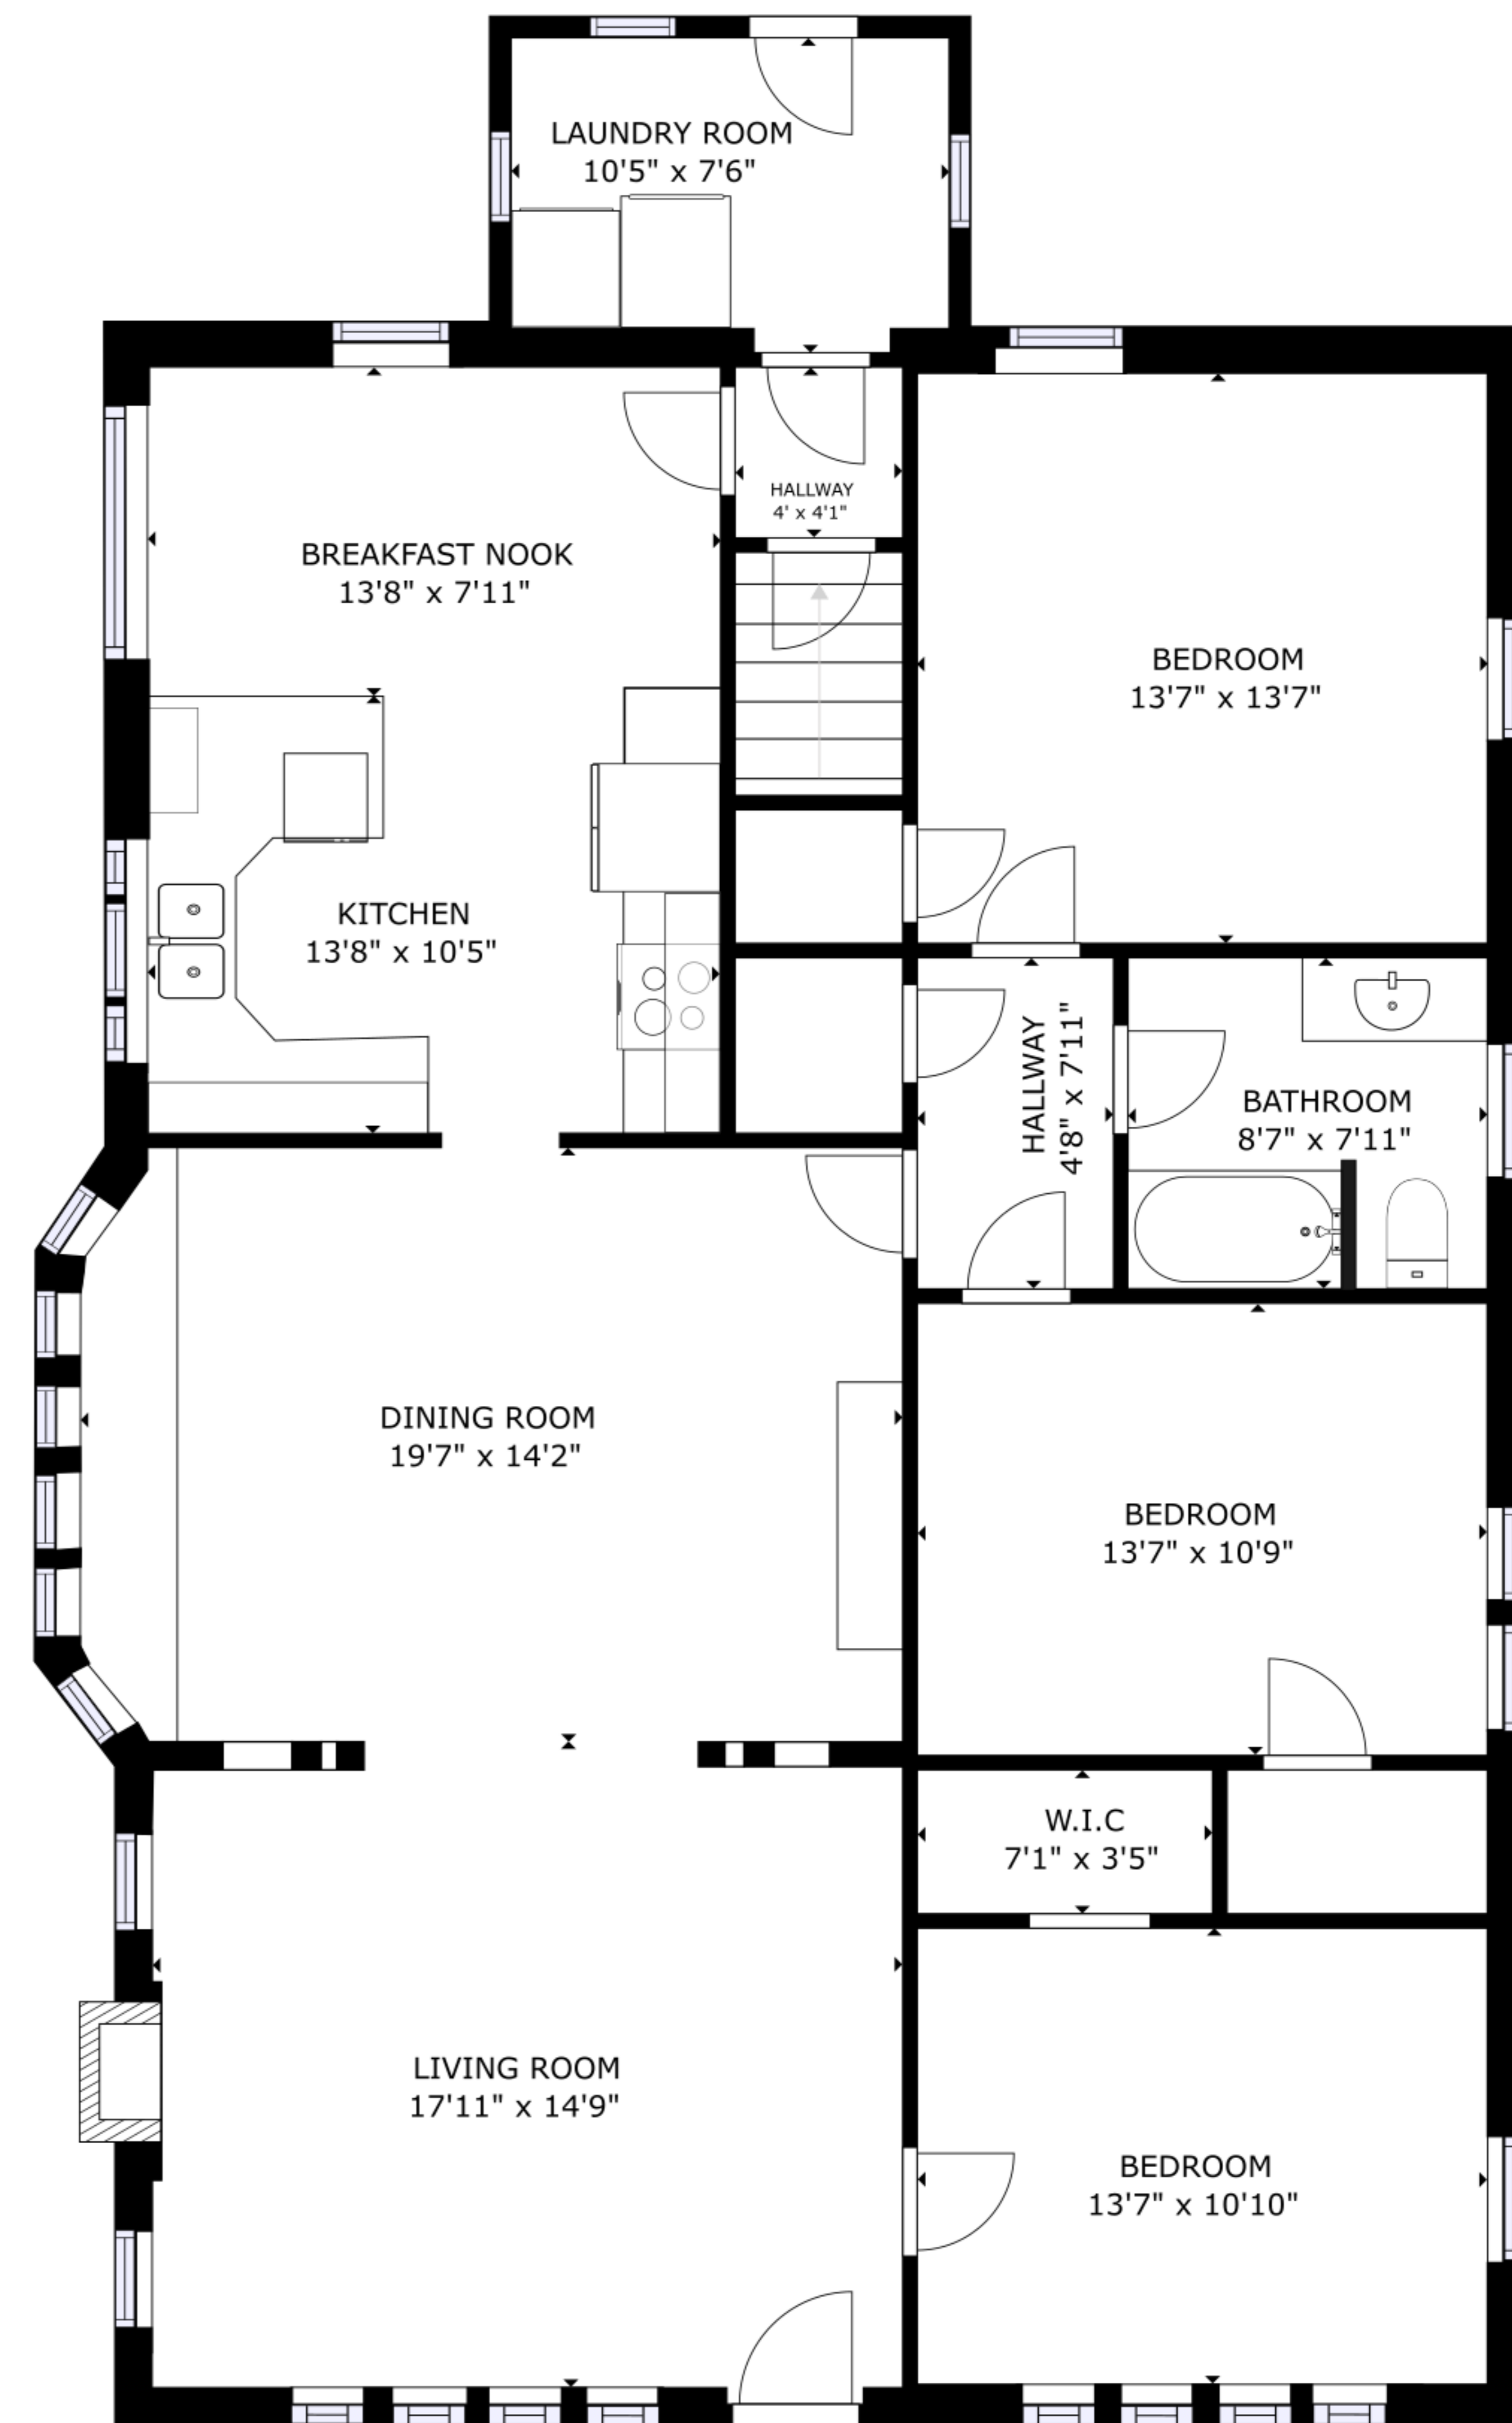

FLOOR 1

FLOOR 2

GROSS INTERNAL AREA
 FLOOR 1: 673 sq ft, FLOOR 2: 1692 sq ft
 TOTAL: 2365 sq ft
 SIZES AND DIMENSIONS ARE APPROXIMATE, ACTUAL MAY VARY.