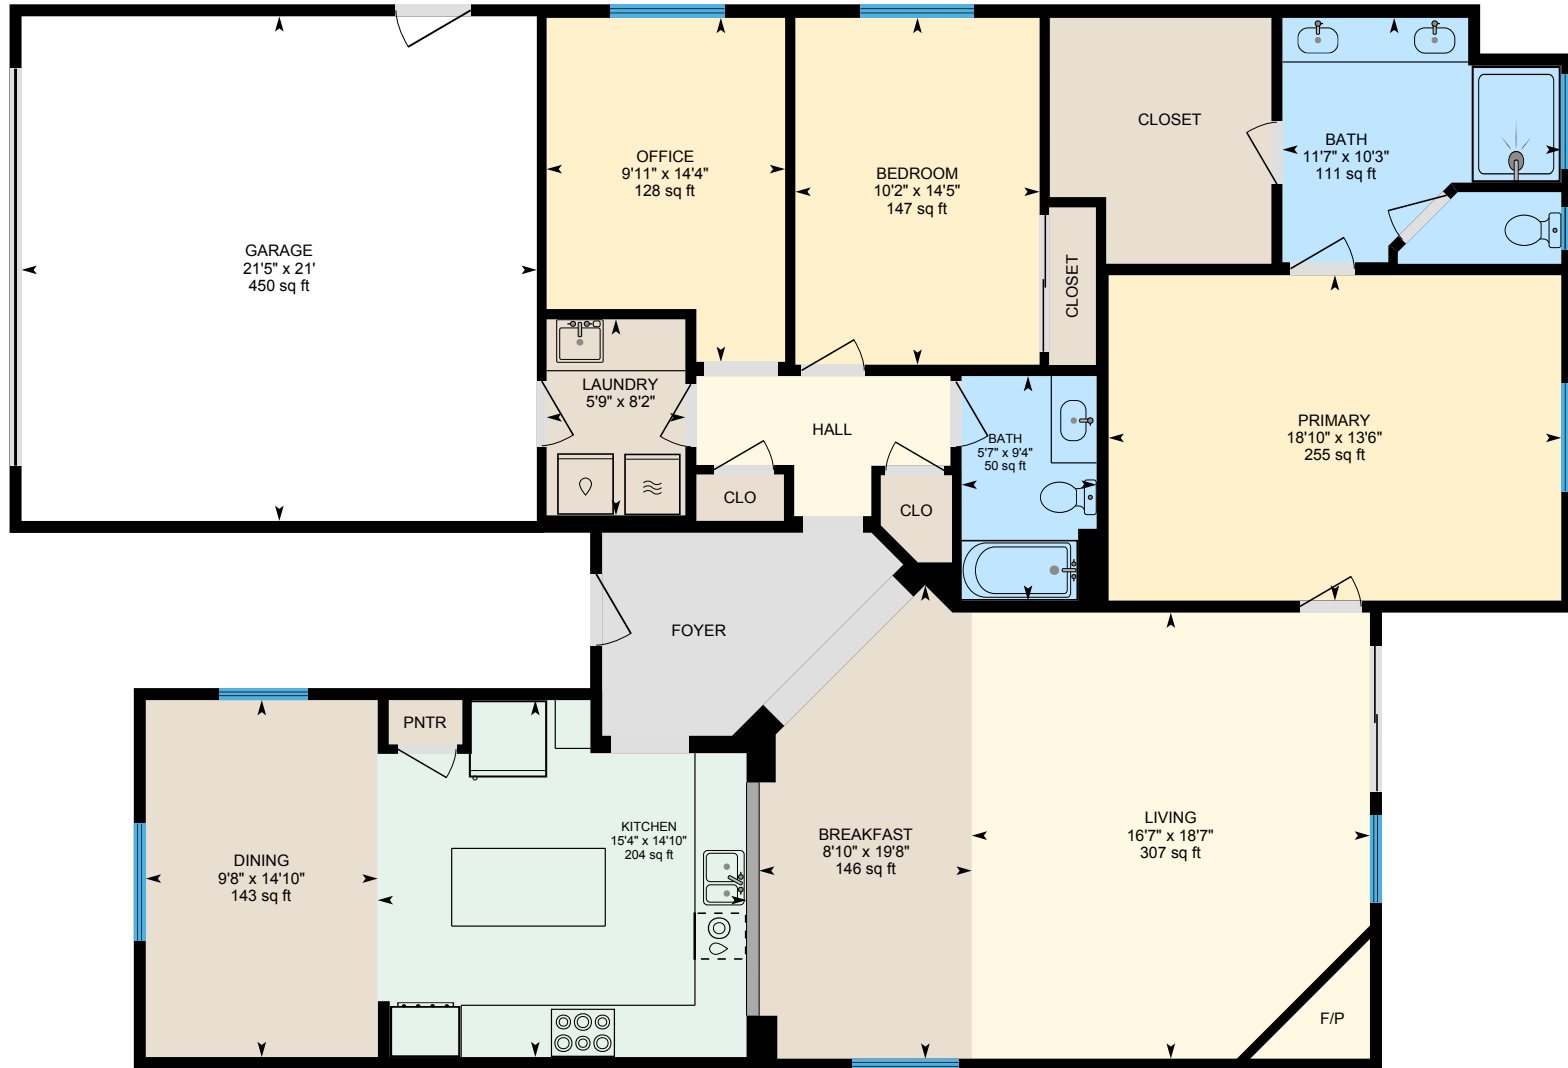

2418 Redbud Way, Manteca, CA

Main Floor Finished Area 2000.17 sq ft
Unfinished Area 482.54 sq ft

PREPARED: 2023/05/18

White regions are excluded from total floor area in iGUIDE floor plans. All room dimensions and floor areas must be considered approximate and are subject to independent verification.