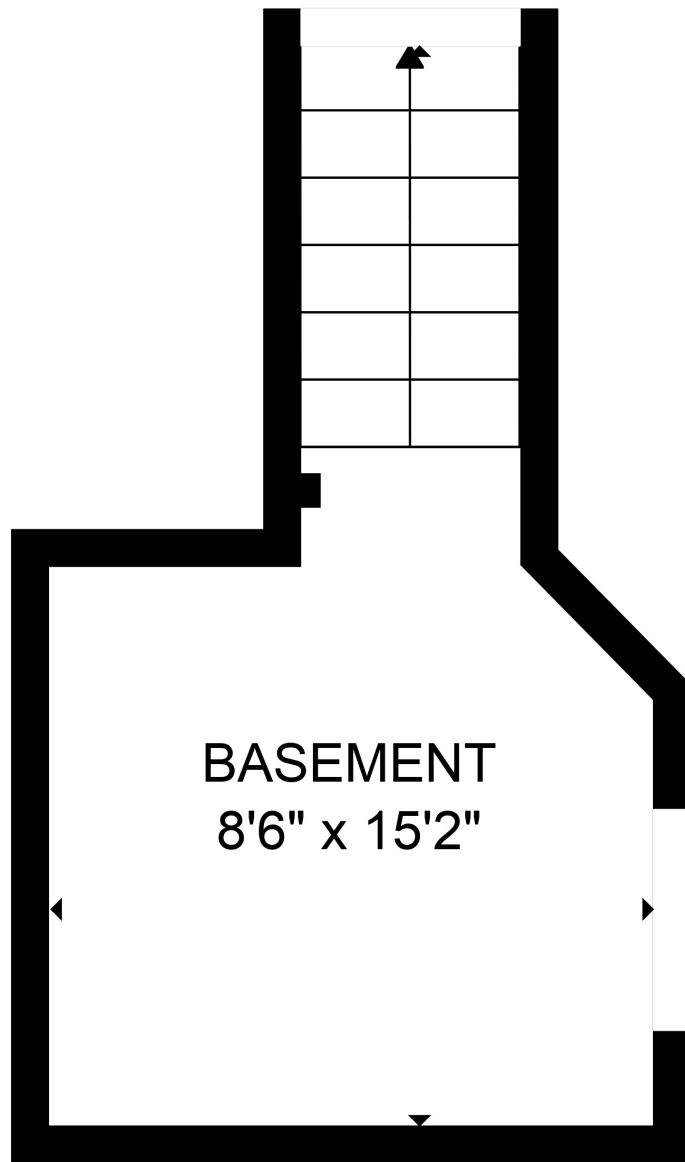

FLOOR 1

FLOOR 2

Total scanned area: 871 sq. ft

SIZES AND DIMENSIONS ARE APPROXIMATE, ACTUAL MAY VARY.

Total scanned area: 871 sq. ft

SIZES AND DIMENSIONS ARE APPROXIMATE, ACTUAL MAY VARY.

BASEMENT  
8'6" x 15'2"

Total scanned area: 871 sq. ft

SIZES AND DIMENSIONS ARE APPROXIMATE, ACTUAL MAY VARY.