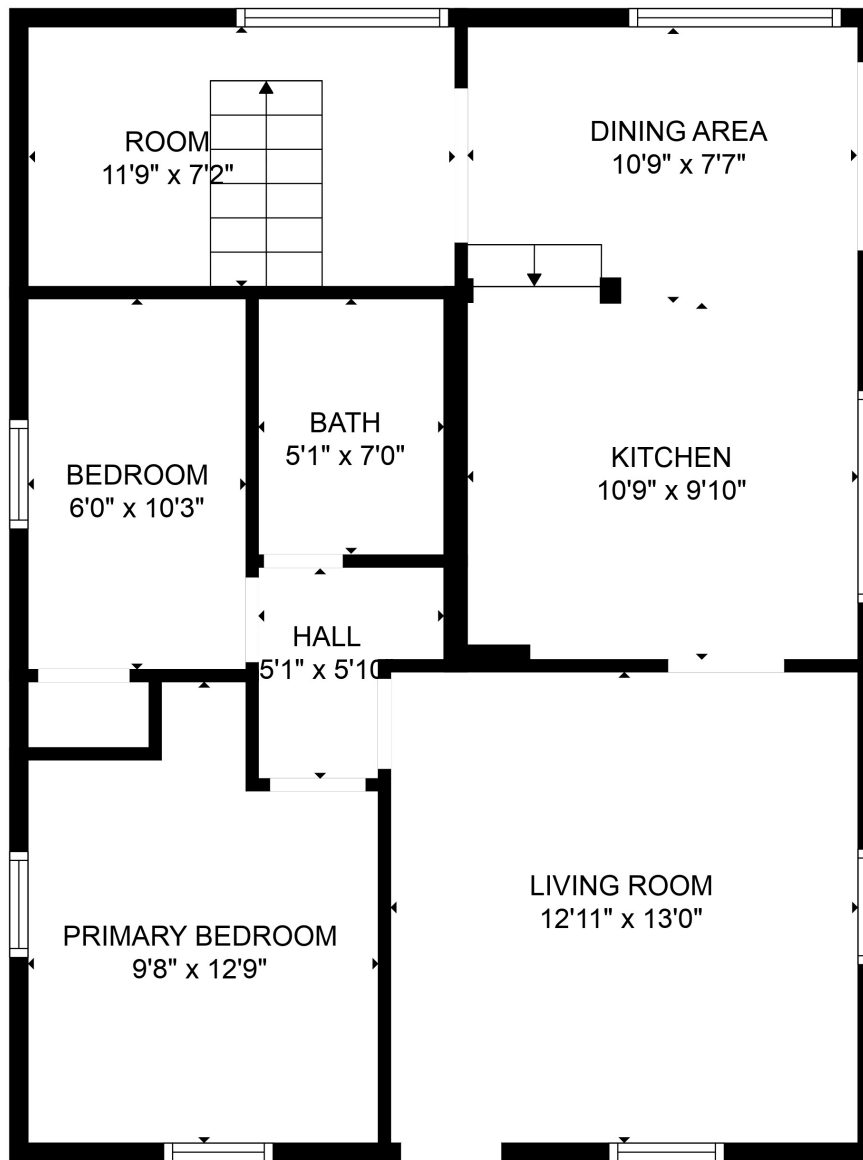

FLOOR 1

FLOOR 2

Total scanned area: 871 sq. ft

SIZES AND DIMENSIONS ARE APPROXIMATE, ACTUAL MAY VARY.

Total scanned area: 871 sq. ft

SIZES AND DIMENSIONS ARE APPROXIMATE, ACTUAL MAY VARY.

BASEMENT  
8'6" x 15'2"

Total scanned area: 871 sq. ft

SIZES AND DIMENSIONS ARE APPROXIMATE, ACTUAL MAY VARY.