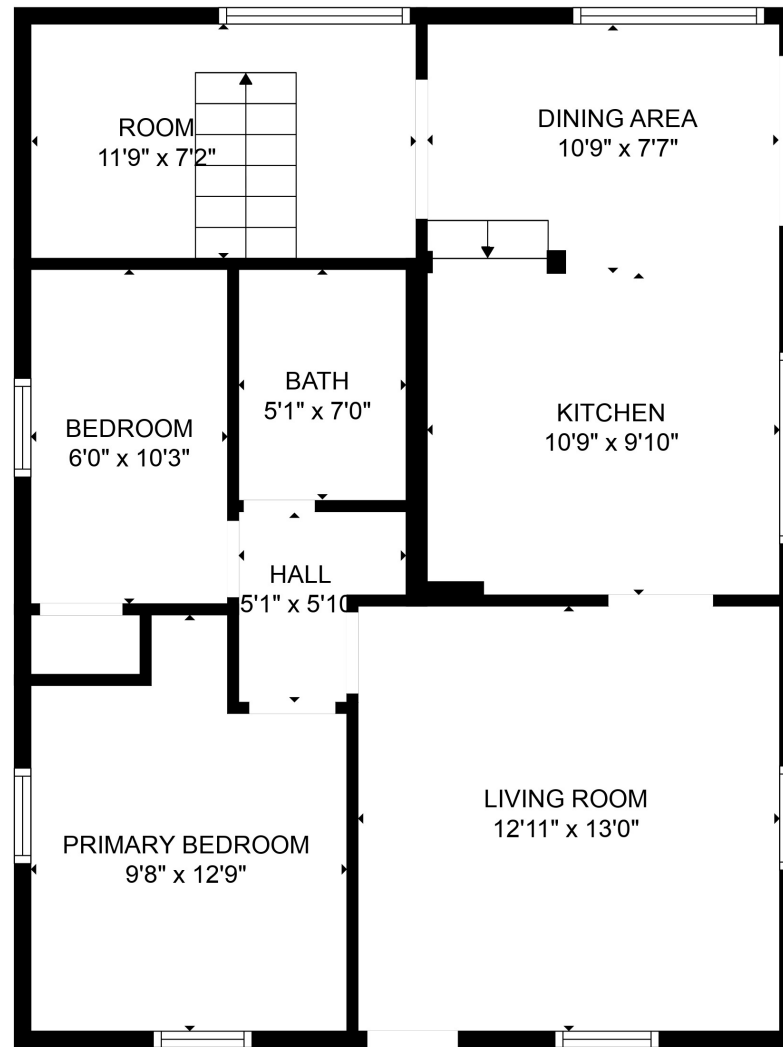

FLOOR 1

FLOOR 2

Total scanned area: 871 sq. ft

SIZES AND DIMENSIONS ARE APPROXIMATE, ACTUAL MAY VARY.

Total scanned area: 871 sq. ft

SIZES AND DIMENSIONS ARE APPROXIMATE, ACTUAL MAY VARY.

BASEMENT  
8'6" x 15'2"

Total scanned area: 871 sq. ft

SIZES AND DIMENSIONS ARE APPROXIMATE, ACTUAL MAY VARY.