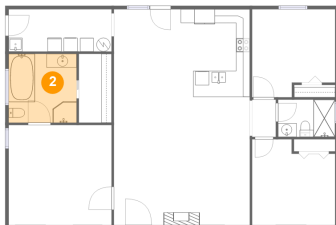

1 Floor 1 - Living Room

Dimensions: 19'9" x 18'7"
Area: 366 sq. ft
Counted as living area: Yes

Heated: Yes
Finished: Yes
Enclosed: Yes
Contiguous: Yes
Permitted: Yes
Wet space: No
Addition: No
Conversion: No

2 Floor 1 - Bath

Dimensions: 9'10" x 10'0"
Area: 98 sq. ft
Counted as living area: Yes

Heated: Yes
Finished: Yes
Enclosed: Yes
Contiguous: Yes
Permitted: Yes
Wet space: Yes
Addition: No
Conversion: No

524 Galax Road, New Castle, Craig County, Virginia, United States, 24127