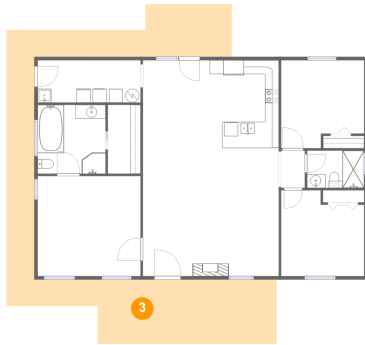

1 Floor 1 - Living Room

Dimensions: 19'9" x 18'7"
Area: 366 sq. ft
Counted as living area: Yes

Heated: Yes
Finished: Yes
Enclosed: Yes
Contiguous: Yes
Permitted: Yes
Wet space: No
Addition: No
Conversion: No

2 Floor 1 - Bath

Dimensions: 9'10" x 10'0"
Area: 98 sq. ft
Counted as living area: Yes

Heated: Yes
Finished: Yes
Enclosed: Yes
Contiguous: Yes
Permitted: Yes
Wet space: Yes
Addition: No
Conversion: No

524 Galax Road, New Castle, Craig County, Virginia, United States, 24127

3 Floor 1 - Outdoor

Dimensions: 39'2" x 40'0"
Area: 597 sq. ft
Counted as living area: No

Heated: No
Finished: Yes
Enclosed: No
Contiguous: Yes
Permitted: Yes
Wet space: No
Addition: No
Conversion: No

4 Floor 1 - Bedroom