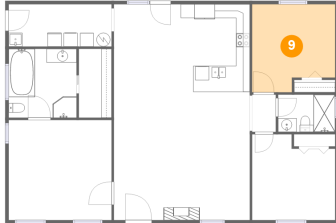

524 Galax Road, New Castle, Craig County, Virginia, United States, 24127

9 Floor 1 - Bedroom

Dimensions: 12'0" x 12'9"
Area: 140 sq. ft
Counted as living area: Yes

Heated: Yes
Finished: Yes
Enclosed: Yes
Contiguous: Yes
Permitted: Yes
Wet space: No
Addition: No
Conversion: No