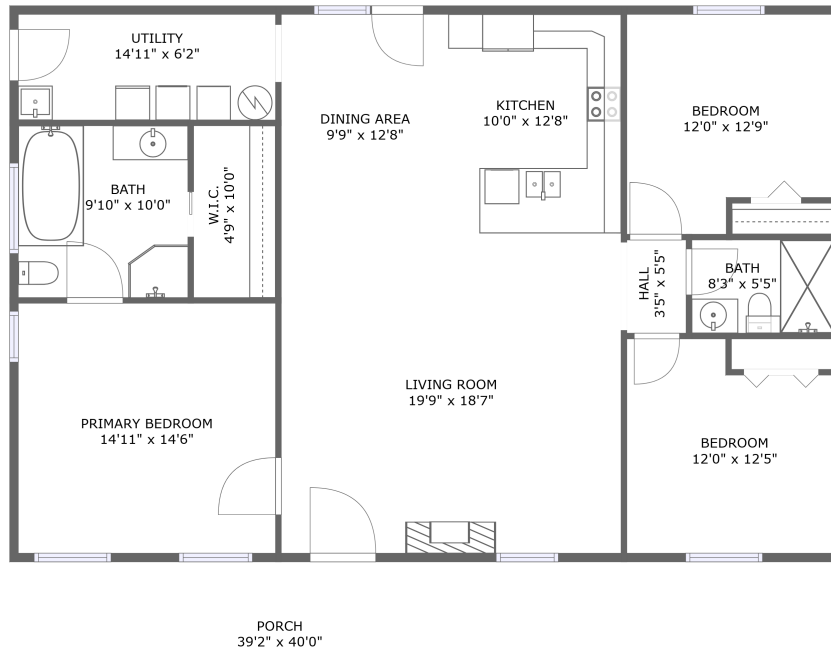

524 Galax Road, New Castle, Craig County, Virginia, United States, 24127

FLOOR 1

Property summary

0 Garages

3 Bedrooms

2 Bathrooms

0 Half baths

1 Floors

1,560
Gross living
area sqft

2,157
Total sqft