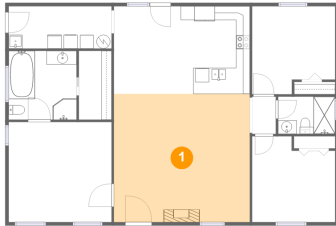

 **1,560**
Gross living
area sqft

 **2,157**
Total sqft

524 Galax Road, New Castle, Craig County, Virginia, United States, 24127

Room dimensions

Floor 1

Total sqft: 2157 Living area: 1560

#		Dimensions	sqft	Counted as living area
1	Living Room	19'9" x 18'7"	366 sq. ft	Yes
2	Bath	9'10" x 10'0"	98 sq. ft	Yes
3	Outdoor	39'2" x 40'0"	597 sq. ft	No
4	Bedroom	12'0" x 12'5"	136 sq. ft	Yes
5	Bath	8'3" x 5'5"	45 sq. ft	Yes
6	Kitchen	10'0" x 12'8"	127 sq. ft	Yes
7	Dining Room	9'9" x 12'8"	123 sq. ft	Yes
8	Utility	14'11" x 6'2"	91 sq. ft	Yes
9	Bedroom	12'0" x 12'9"	140 sq. ft	Yes
10	Hall	3'5" x 5'5"	19 sq. ft	Yes
11	Bedroom	14'11" x 14'6"	216 sq. ft	Yes

1 Floor 1 - Living Room

Dimensions: 19'9" x 18'7"
Area: 366 sq. ft
Counted as living area: Yes

Heated: Yes
Finished: Yes
Enclosed: Yes
Contiguous: Yes
Permitted: Yes
Wet space: No
Addition: No
Conversion: No

2 Floor 1 - Bath

Dimensions: 9'10" x 10'0"
Area: 98 sq. ft
Counted as living area: Yes

Heated: Yes
Finished: Yes
Enclosed: Yes
Contiguous: Yes
Permitted: Yes
Wet space: Yes
Addition: No
Conversion: No

524 Galax Road, New Castle, Craig County, Virginia, United States, 24127