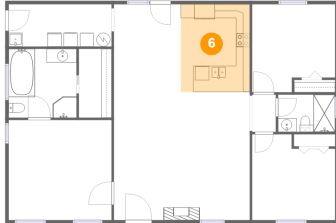

Dimensions: 12'0" x 12'5"
Area: 136 sq. ft
Counted as living area: Yes

Heated: Yes
Finished: Yes
Enclosed: Yes
Contiguous: Yes
Permitted: Yes
Wet space: No
Addition: No
Conversion: No

5 Floor 1 - Bath

Dimensions: 8'3" x 5'5"
Area: 45 sq. ft
Counted as living area: Yes

Dimensions: 10'0" x 12'8"
Area: 127 sq. ft
Counted as living area: Yes

Heated: Yes
Finished: Yes
Enclosed: Yes
Contiguous: Yes
Permitted: Yes
Wet space: No
Addition: No
Conversion: No

7 Floor 1 - Dining Room