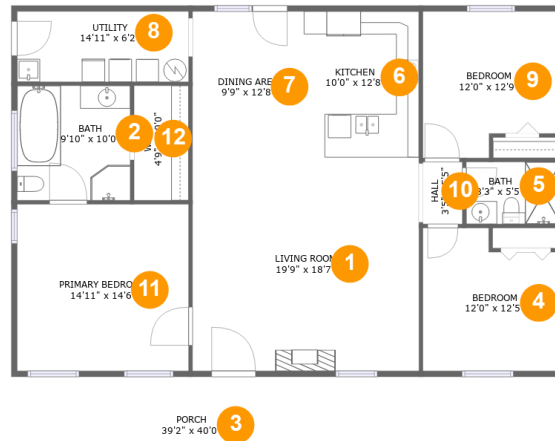

 **1,560**
Gross living
area sqft

 **2,157**
Total sqft

524 Galax Road, New Castle, Craig County, Virginia, United States, 24127

Room dimensions

Floor 1

Total sqft: 2157 Living area: 1560

#		Dimensions	sqft	Counted as living area
1	Living Room	19'9" x 18'7"	366 sq. ft	Yes
2	Bath	9'10" x 10'0"	98 sq. ft	Yes
3	Outdoor	39'2" x 40'0"	597 sq. ft	No
4	Bedroom	12'0" x 12'5"	136 sq. ft	Yes
5	Bath	8'3" x 5'5"	45 sq. ft	Yes
6	Kitchen	10'0" x 12'8"	127 sq. ft	Yes
7	Dining Room	9'9" x 12'8"	123 sq. ft	Yes
8	Utility	14'11" x 6'2"	91 sq. ft	Yes
9	Bedroom	12'0" x 12'9"	140 sq. ft	Yes
10	Hall	3'5" x 5'5"	19 sq. ft	Yes
11	Bedroom	14'11" x 14'6"	216 sq. ft	Yes

1 Floor 1 - Living Room

Dimensions: 19'9" x 18'7"
Area: 366 sq. ft
Counted as living area: Yes

Heated: Yes
Finished: Yes
Enclosed: Yes
Contiguous: Yes
Permitted: Yes
Wet space: No
Addition: No
Conversion: No

Dimensions: 10'0" x 12'8"
Area: 127 sq. ft
Counted as living area: Yes

Heated: Yes
Finished: Yes
Enclosed: Yes
Contiguous: Yes
Permitted: Yes
Wet space: No
Addition: No
Conversion: No

7 Floor 1 - Dining Room

Dimensions: 14'11" x 14'6"
Area: 216 sq. ft
Counted as living area: Yes

Heated: Yes
Finished: Yes
Enclosed: Yes
Contiguous: Yes
Permitted: Yes
Wet space: No
Addition: No
Conversion: No

**524 Galax Road, New Castle, Craig County, Virginia,
United States, 24127**