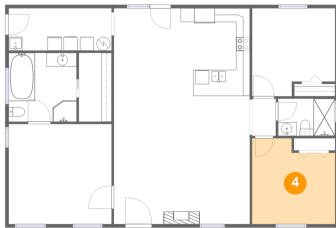

2 Floor 1 - Bath

Dimensions: 9'10" x 10'0"
Area: 98 sq. ft
Counted as living area: Yes

Heated: Yes
Finished: Yes
Enclosed: Yes
Contiguous: Yes
Permitted: Yes
Wet space: Yes
Addition: No
Conversion: No

524 Galax Road, New Castle, Craig County, Virginia, United States, 24127

3 Floor 1 - Outdoor

Dimensions: 39'2" x 40'0"
Area: 597 sq. ft
Counted as living area: No

Heated: No
Finished: Yes
Enclosed: No
Contiguous: Yes
Permitted: Yes
Wet space: No
Addition: No
Conversion: No

4 Floor 1 - Bedroom