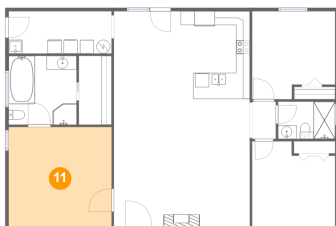

11 Floor 1 - Bedroom

Dimensions: 14'11" x 14'6"
Area: 216 sq. ft
Counted as living area: Yes

Heated: Yes
Finished: Yes
Enclosed: Yes
Contiguous: Yes
Permitted: Yes
Wet space: No
Addition: No
Conversion: No