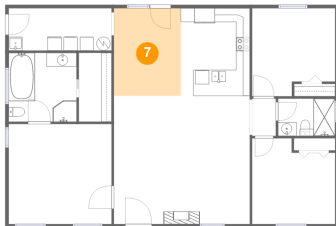

Heated: Yes
Finished: Yes
Enclosed: Yes
Contiguous: Yes
Permitted: Yes
Wet space: Yes
Addition: No
Conversion: No

524 Galax Road, New Castle, Craig County, Virginia, United States, 24127

6 Floor 1 - Kitchen

Dimensions: 10'0" x 12'8"
Area: 127 sq. ft
Counted as living area: Yes

Heated: Yes
Finished: Yes
Enclosed: Yes
Contiguous: Yes
Permitted: Yes
Wet space: No
Addition: No
Conversion: No

7 Floor 1 - Dining Room