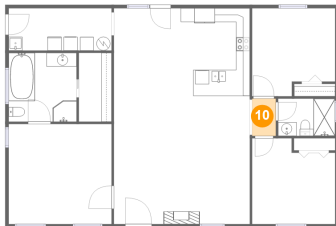

10 Floor 1 - Hall

Dimensions: 3'5" x 5'5"
Area: 19 sq. ft
Counted as living area: Yes

Heated: Yes
Finished: Yes
Enclosed: Yes
Contiguous: Yes
Permitted: Yes
Wet space: No
Addition: No
Conversion: No