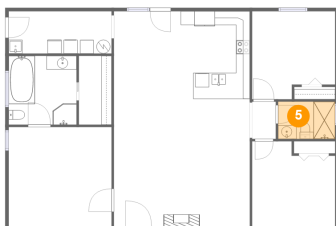

5 Floor 1 - Bath

Dimensions: 8'3" x 5'5"
Area: 45 sq. ft
Counted as living area: Yes

Heated: Yes
Finished: Yes
Enclosed: Yes
Contiguous: Yes
Permitted: Yes
Wet space: Yes
Addition: No
Conversion: No