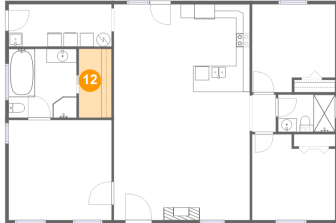

**524 Galax Road, New Castle, Craig County, Virginia,
United States, 24127**

12 Floor 1 - Cl

Dimensions: 4'9" x 10'0"
Area: 47 sq. ft
Counted as living area: Yes

Heated: Yes
Finished: Yes
Enclosed: Yes
Contiguous: Yes
Permitted: Yes
Wet space: No
Addition: No
Conversion: No