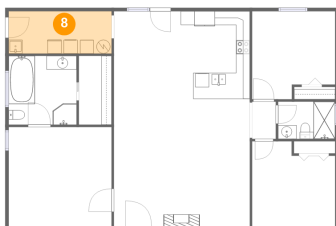

8 Floor 1 - Utility

Dimensions: 14'11" x 6'2"
Area: 91 sq. ft
Counted as living area: Yes

Heated: Yes
Finished: Yes
Enclosed: Yes
Contiguous: Yes
Permitted: Yes
Wet space: No
Addition: No
Conversion: No