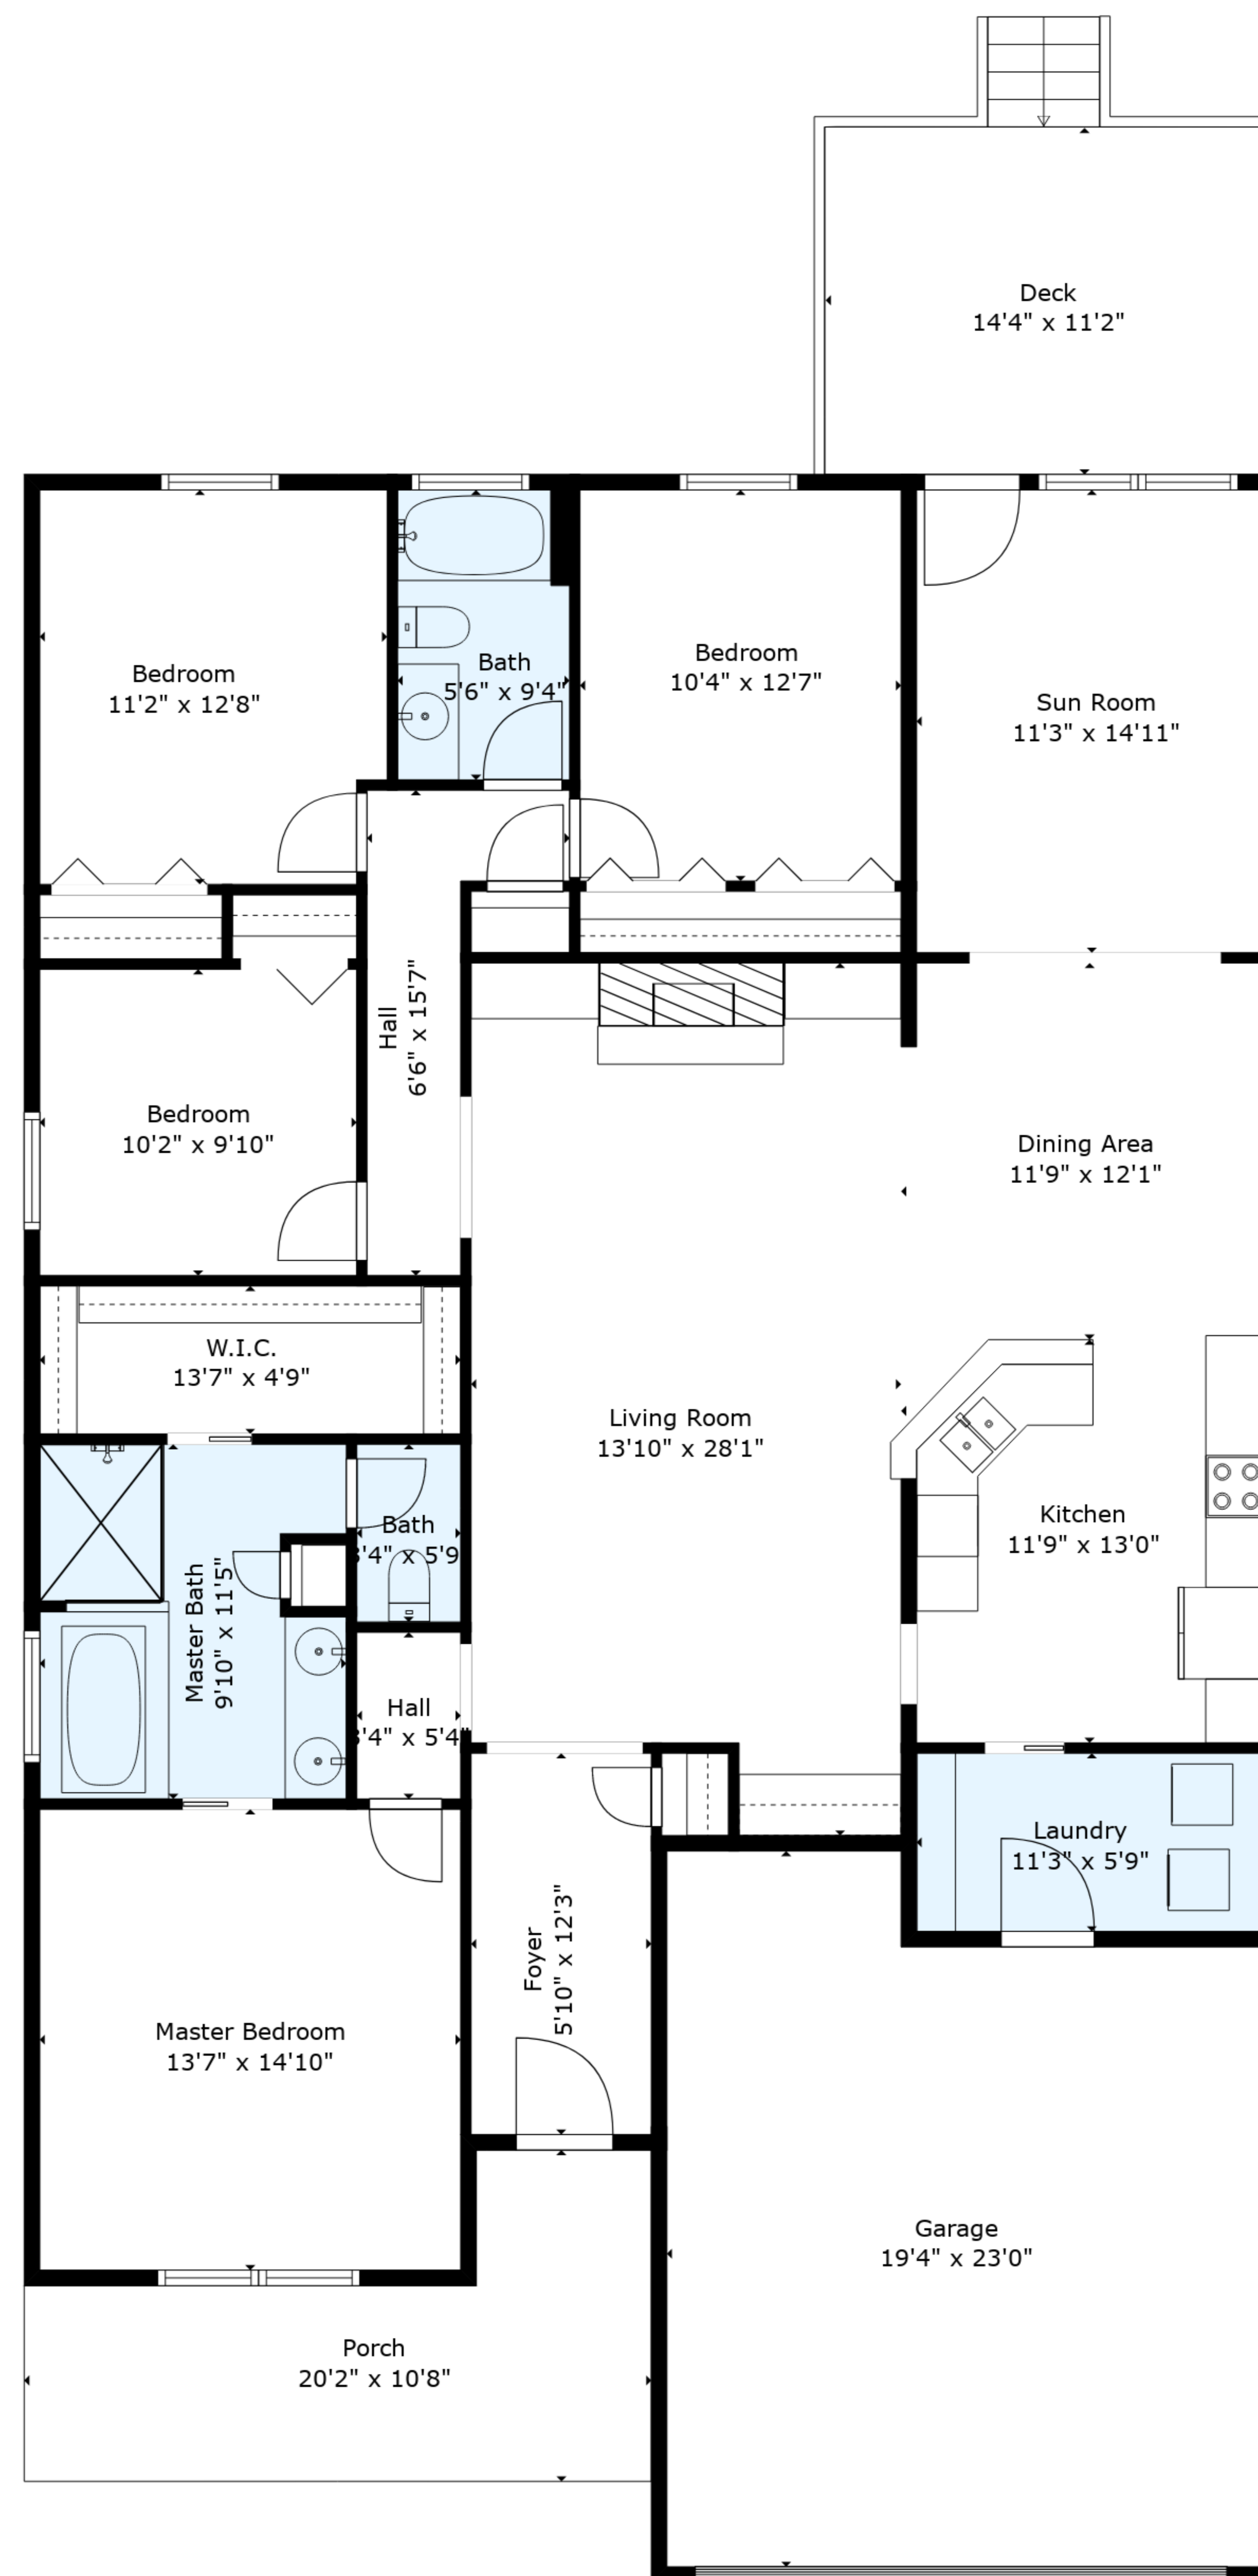

TOTAL: 1993 sq. ft

FLOOR 1: 1993 sq. ft

EXCLUDED AREAS: GARAGE: 409 sq. ft, PORCH: 152 sq. ft, DECK: 161 sq. ft

Floor Plan Created By Cubicasa App. Measurements Deemed Highly Reliable But Not Guaranteed.