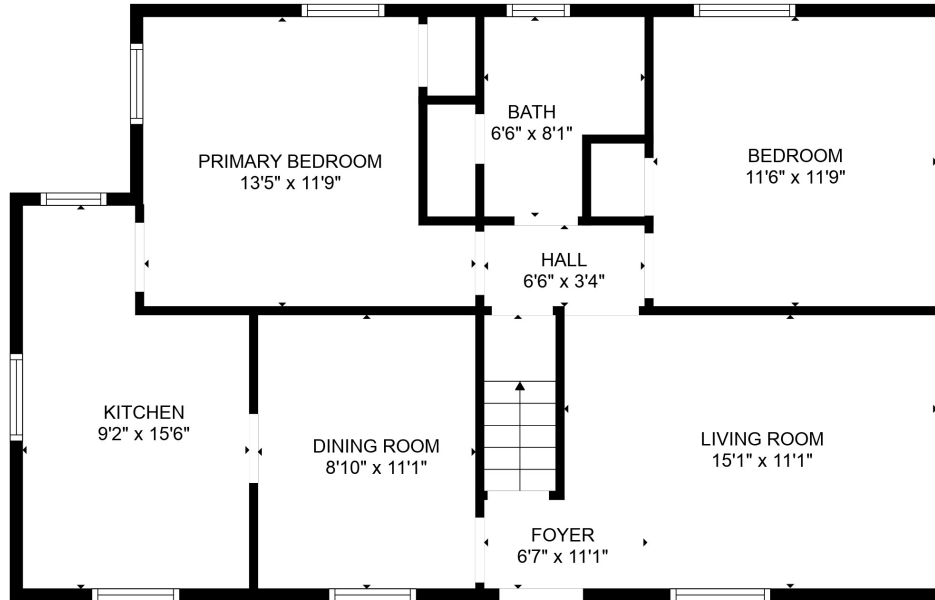

FLOOR 2

FLOOR 1

Total scanned area: 1115 sq. ft

SIZES AND DIMENSIONS ARE APPROXIMATE. ACTUAL MAY VARY.

Total scanned area: 1115 sq. ft

SIZES AND DIMENSIONS ARE APPROXIMATE. ACTUAL MAY VARY.

Total scanned area: 1115 sq. ft

SIZES AND DIMENSIONS ARE APPROXIMATE. ACTUAL MAY VARY.