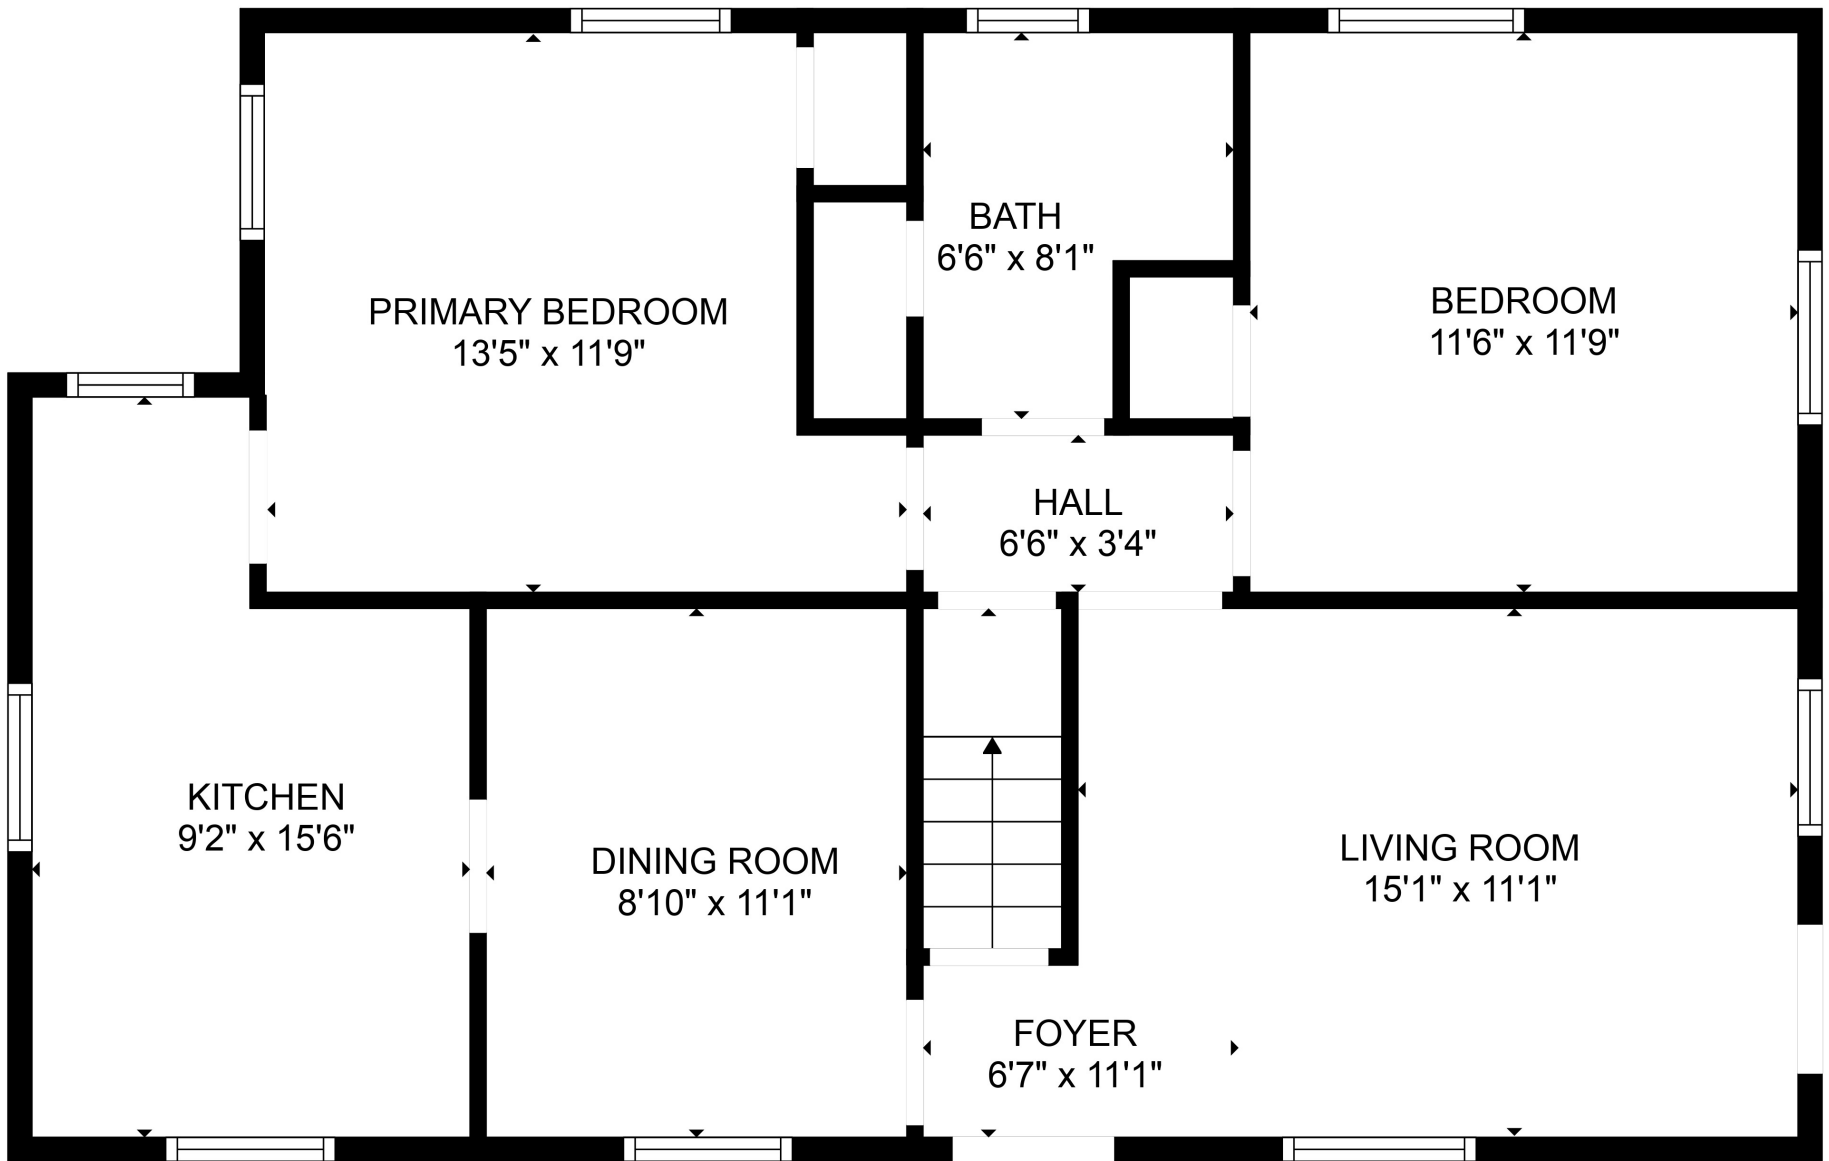

FLOOR 2

FLOOR 1

Total scanned area: 1115 sq. ft

SIZES AND DIMENSIONS ARE APPROXIMATE. ACTUAL MAY VARY.

Total scanned area: 1115 sq. ft

SIZES AND DIMENSIONS ARE APPROXIMATE. ACTUAL MAY VARY.

Total scanned area: 1115 sq. ft

SIZES AND DIMENSIONS ARE APPROXIMATE. ACTUAL MAY VARY.