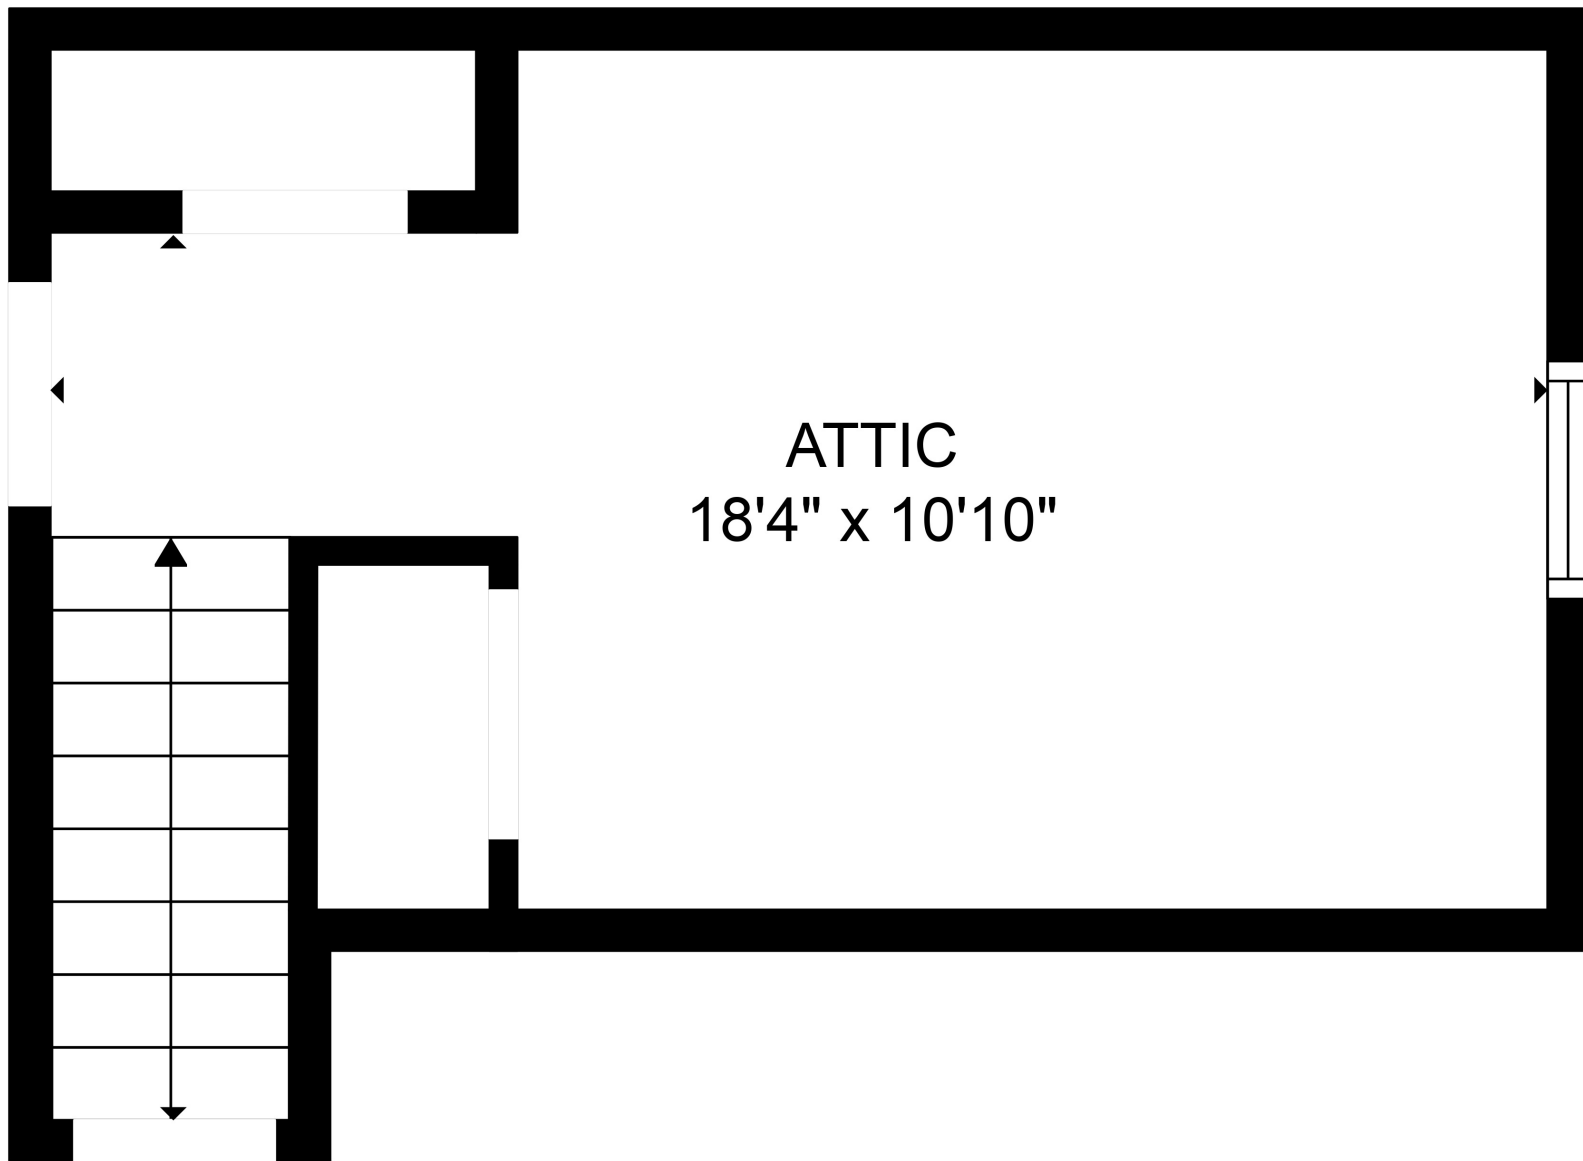

FLOOR 2

FLOOR 1

Total scanned area: 1115 sq. ft

SIZES AND DIMENSIONS ARE APPROXIMATE. ACTUAL MAY VARY.

Total scanned area: 1115 sq. ft

SIZES AND DIMENSIONS ARE APPROXIMATE. ACTUAL MAY VARY.

Total scanned area: 1115 sq. ft

SIZES AND DIMENSIONS ARE APPROXIMATE. ACTUAL MAY VARY.