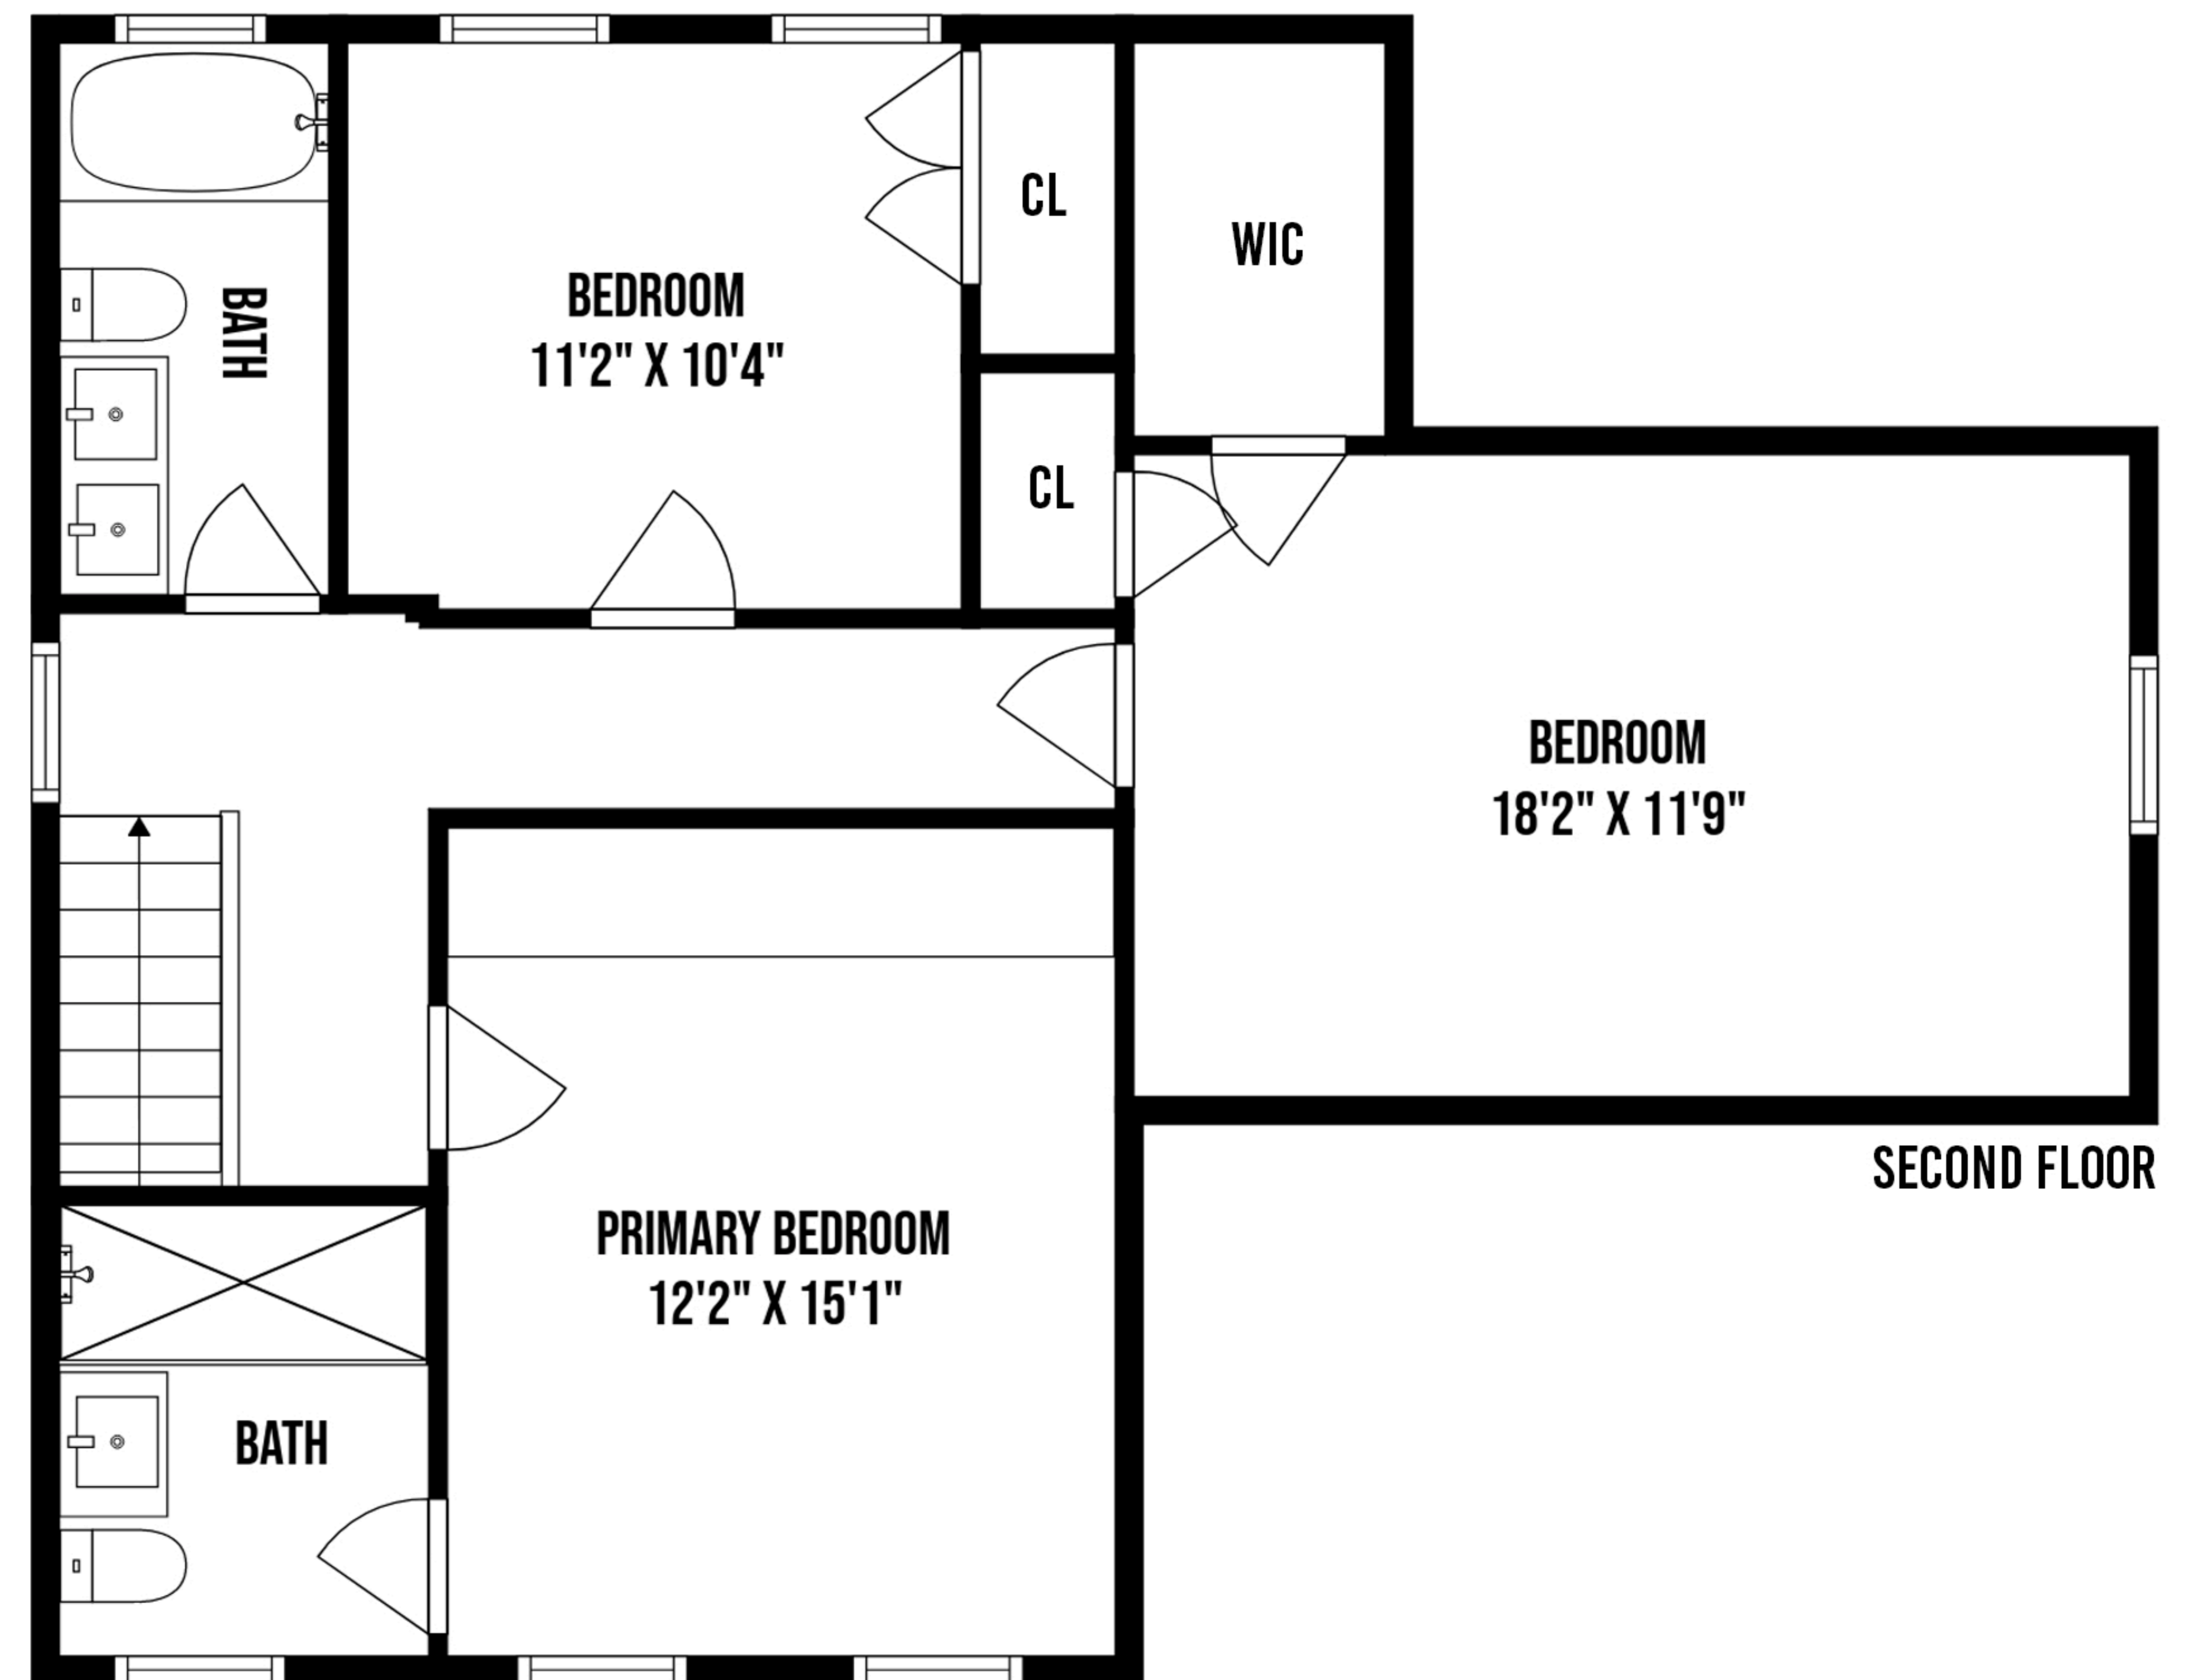

27 SCHOOL ST PORT WASHINGTON NY

PREPARED BY "HOME MEDIA GROUP INC." TEL 212-731-2301  
THIS FLOOR PLAN ILLUSTRATION IS AN APPROXIMATION OF EXISTING STRUCTURES AND FEATURES AND IS PROVIDED FOR CONVENIENCE ONLY  
WITH THE PERMISSION OF THE SELLER. ALL MEASUREMENTS ARE APPROXIMATE AND NOT GUARANTEED TO BE EXACT OR TO SCALE.