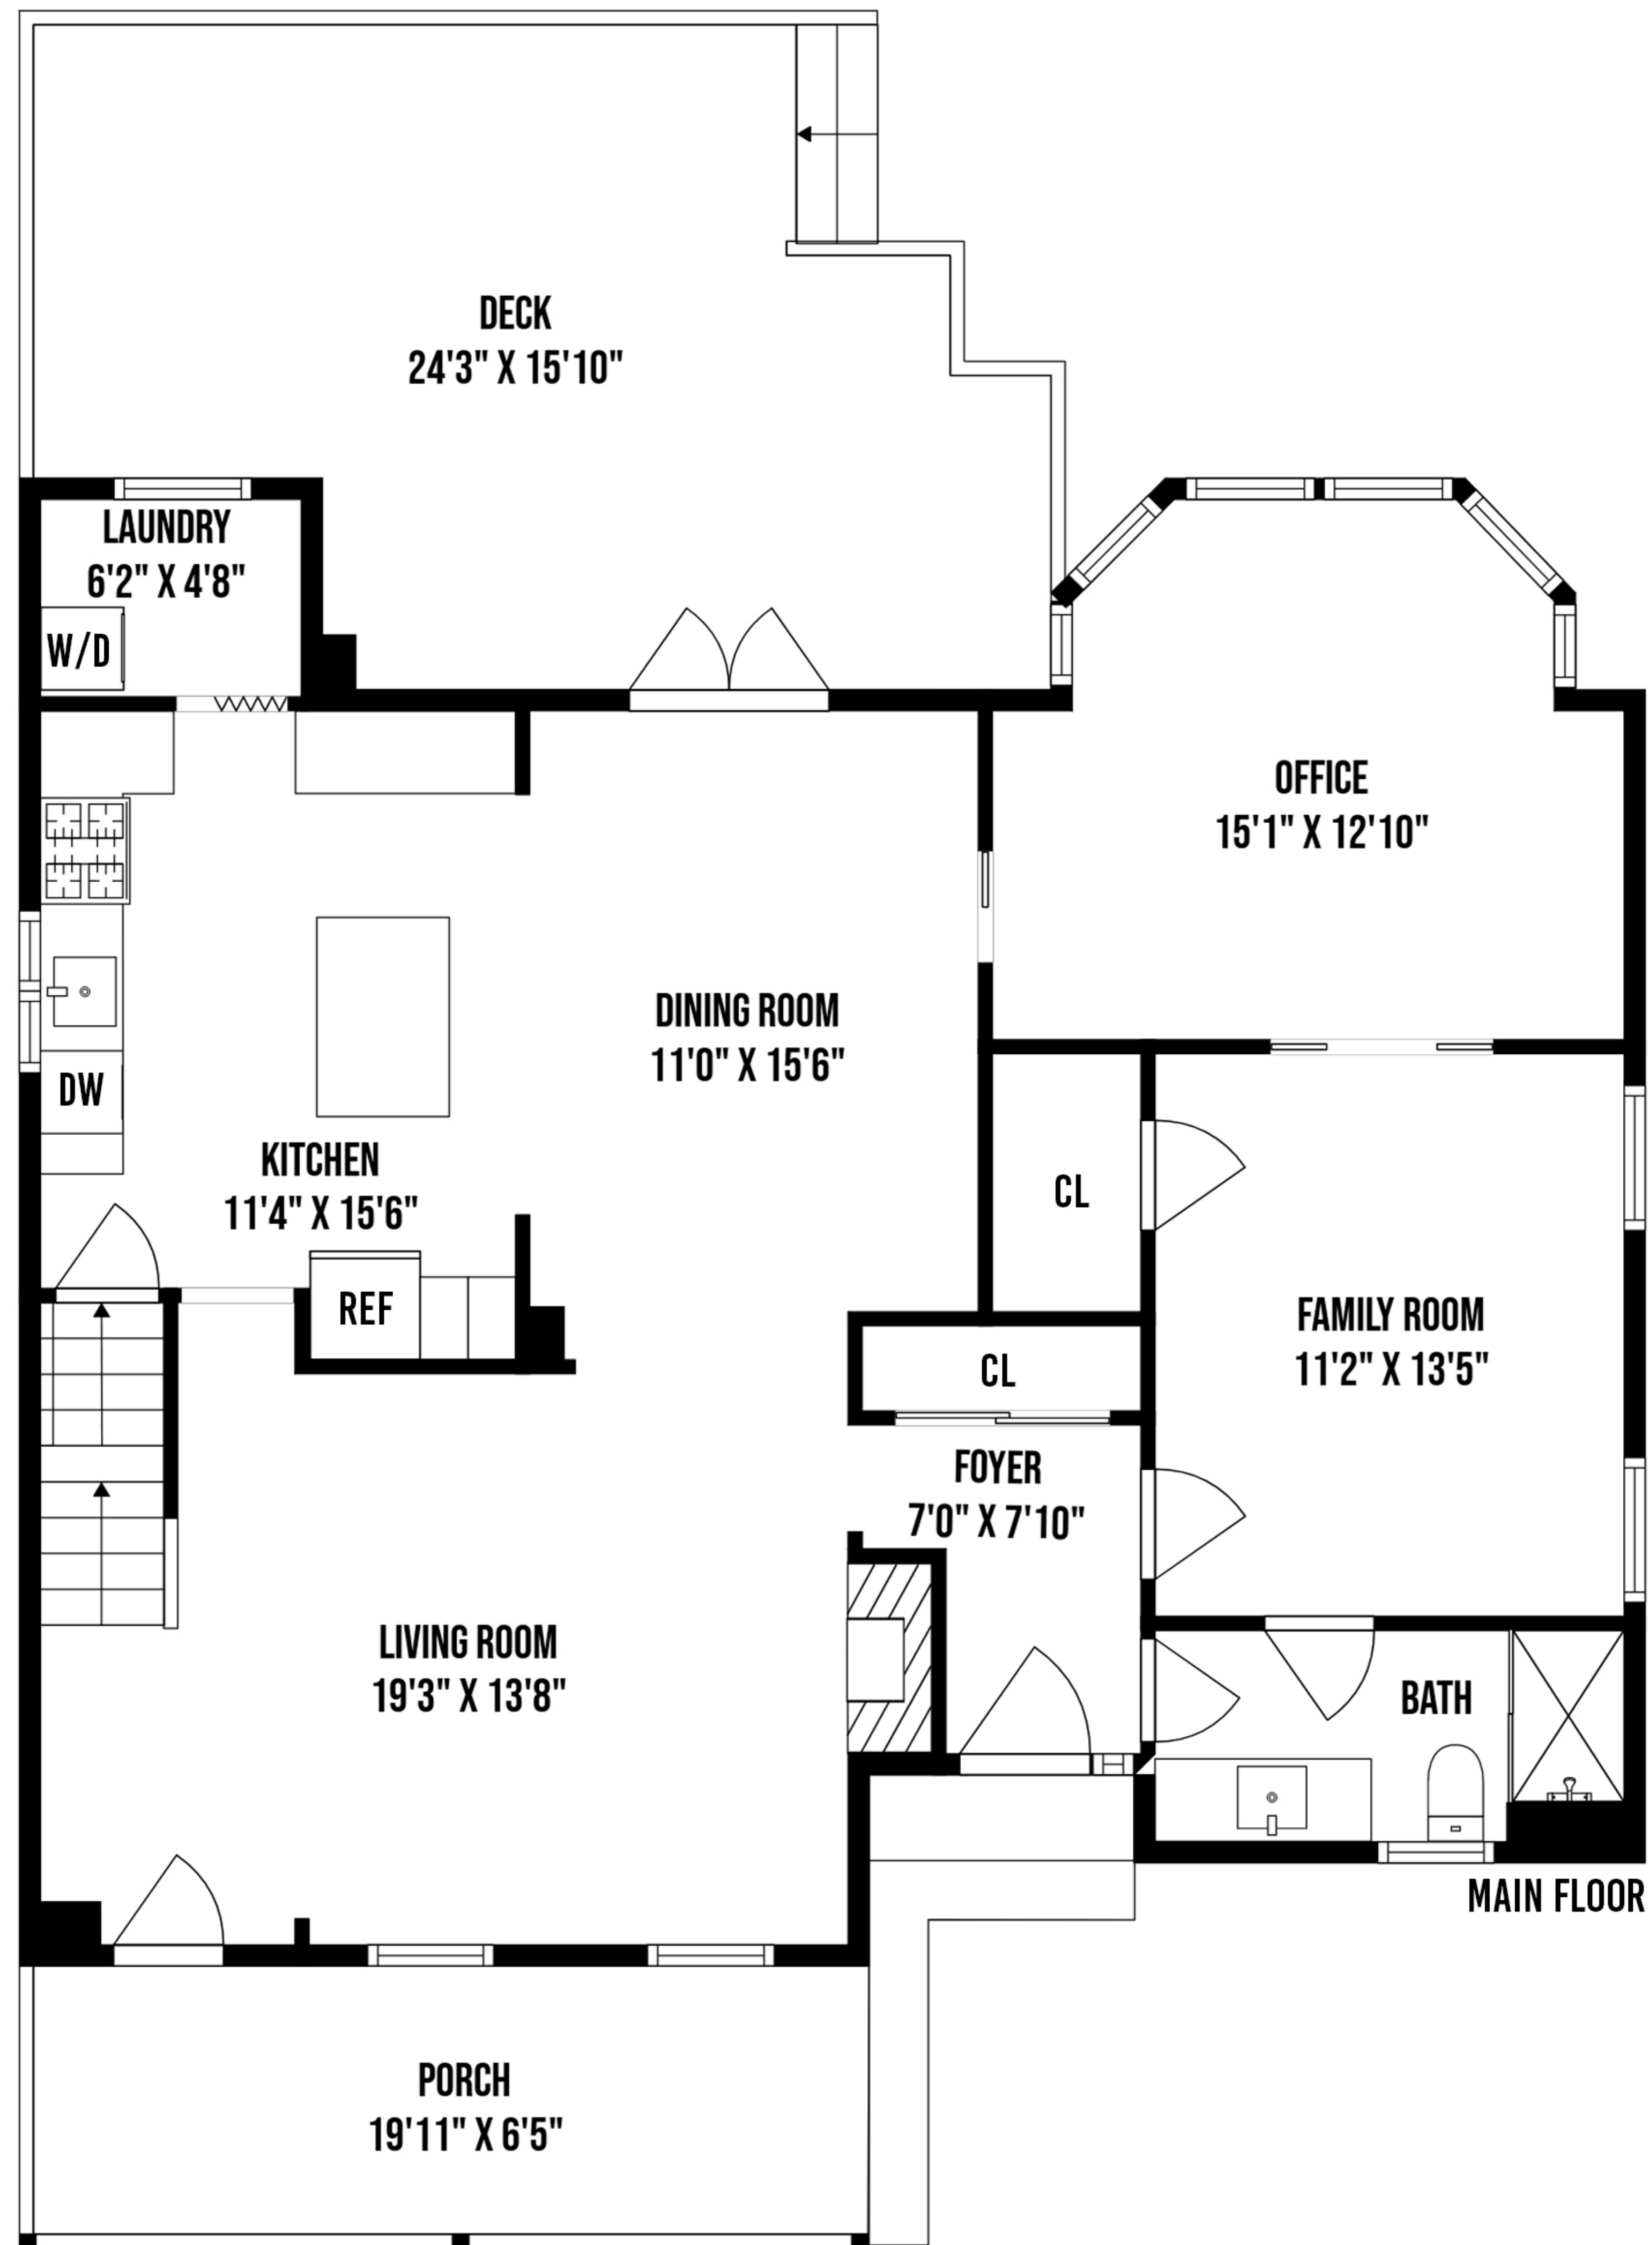

27 SCHOOL ST PORT WASHINGTON NY

PREPARED BY "HOME MEDIA GROUP INC." TEL 212-731-2301  
THIS FLOOR PLAN ILLUSTRATION IS AN APPROXIMATION OF EXISTING STRUCTURES AND FEATURES AND IS PROVIDED FOR CONVENIENCE ONLY  
WITH THE PERMISSION OF THE SELLER. ALL MEASUREMENTS ARE APPROXIMATE AND NOT GUARANTEED TO BE EXACT OR TO SCALE.