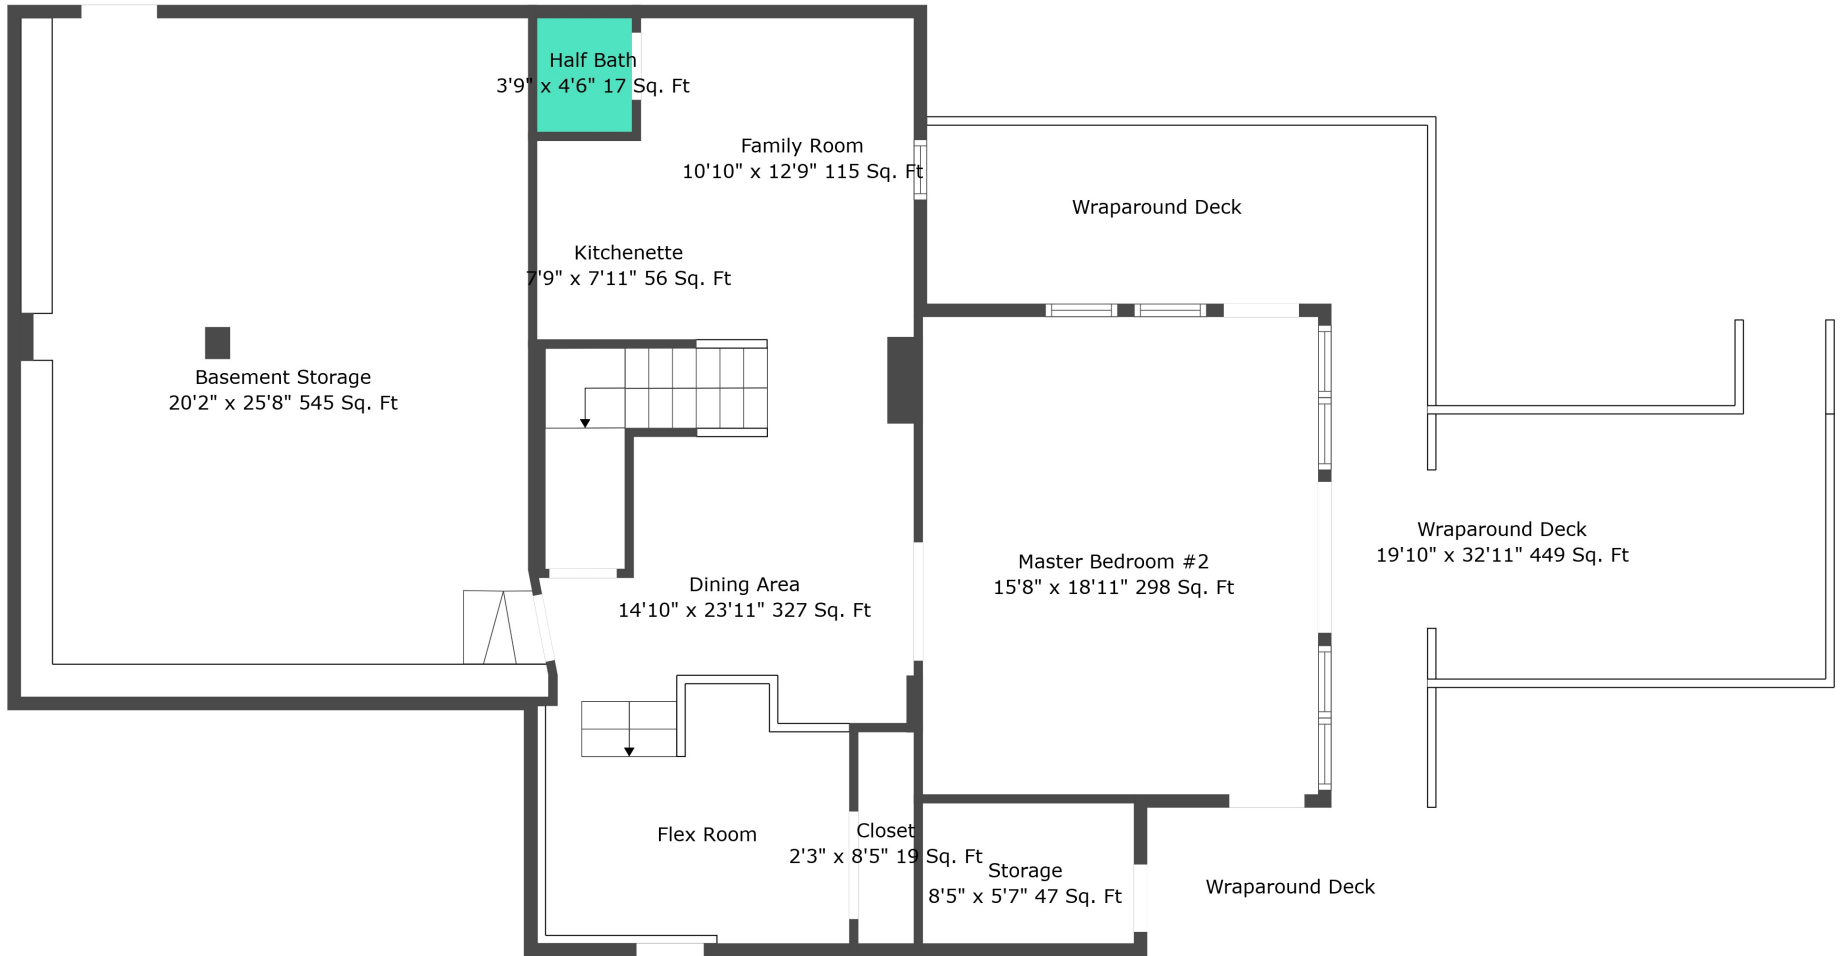

Total scanned area: 4097 sq. ft

Measurements Are Calculated By Cubicasa Technology. Deemed Highly Reliable But Not Guaranteed.

Total scanned area: 4097 sq. ft

Measurements Are Calculated By Cubicasa Technology. Deemed Highly Reliable But Not Guaranteed.