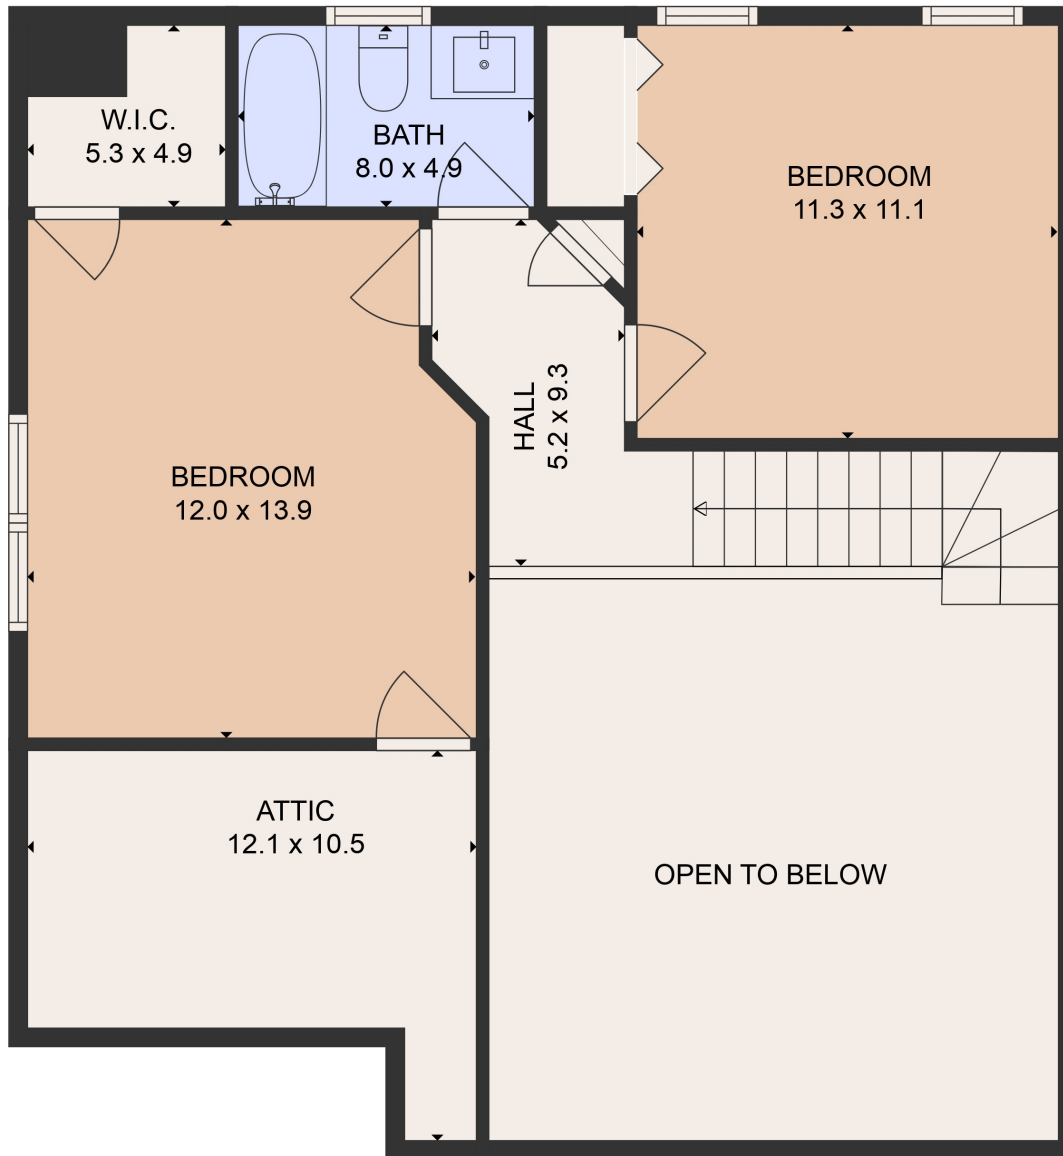

Estimated areas

GLA FLOOR 1: 921 sq. ft, excluded 270 sq. ft
 GLA FLOOR 2: 504 sq. ft, excluded 355 sq. ft
 Total GLA 1425 sq. ft, total scanned area 1806 sq. ft

Complies with ANSI Standards. Sizes and dimensions are approximate, actual may vary.