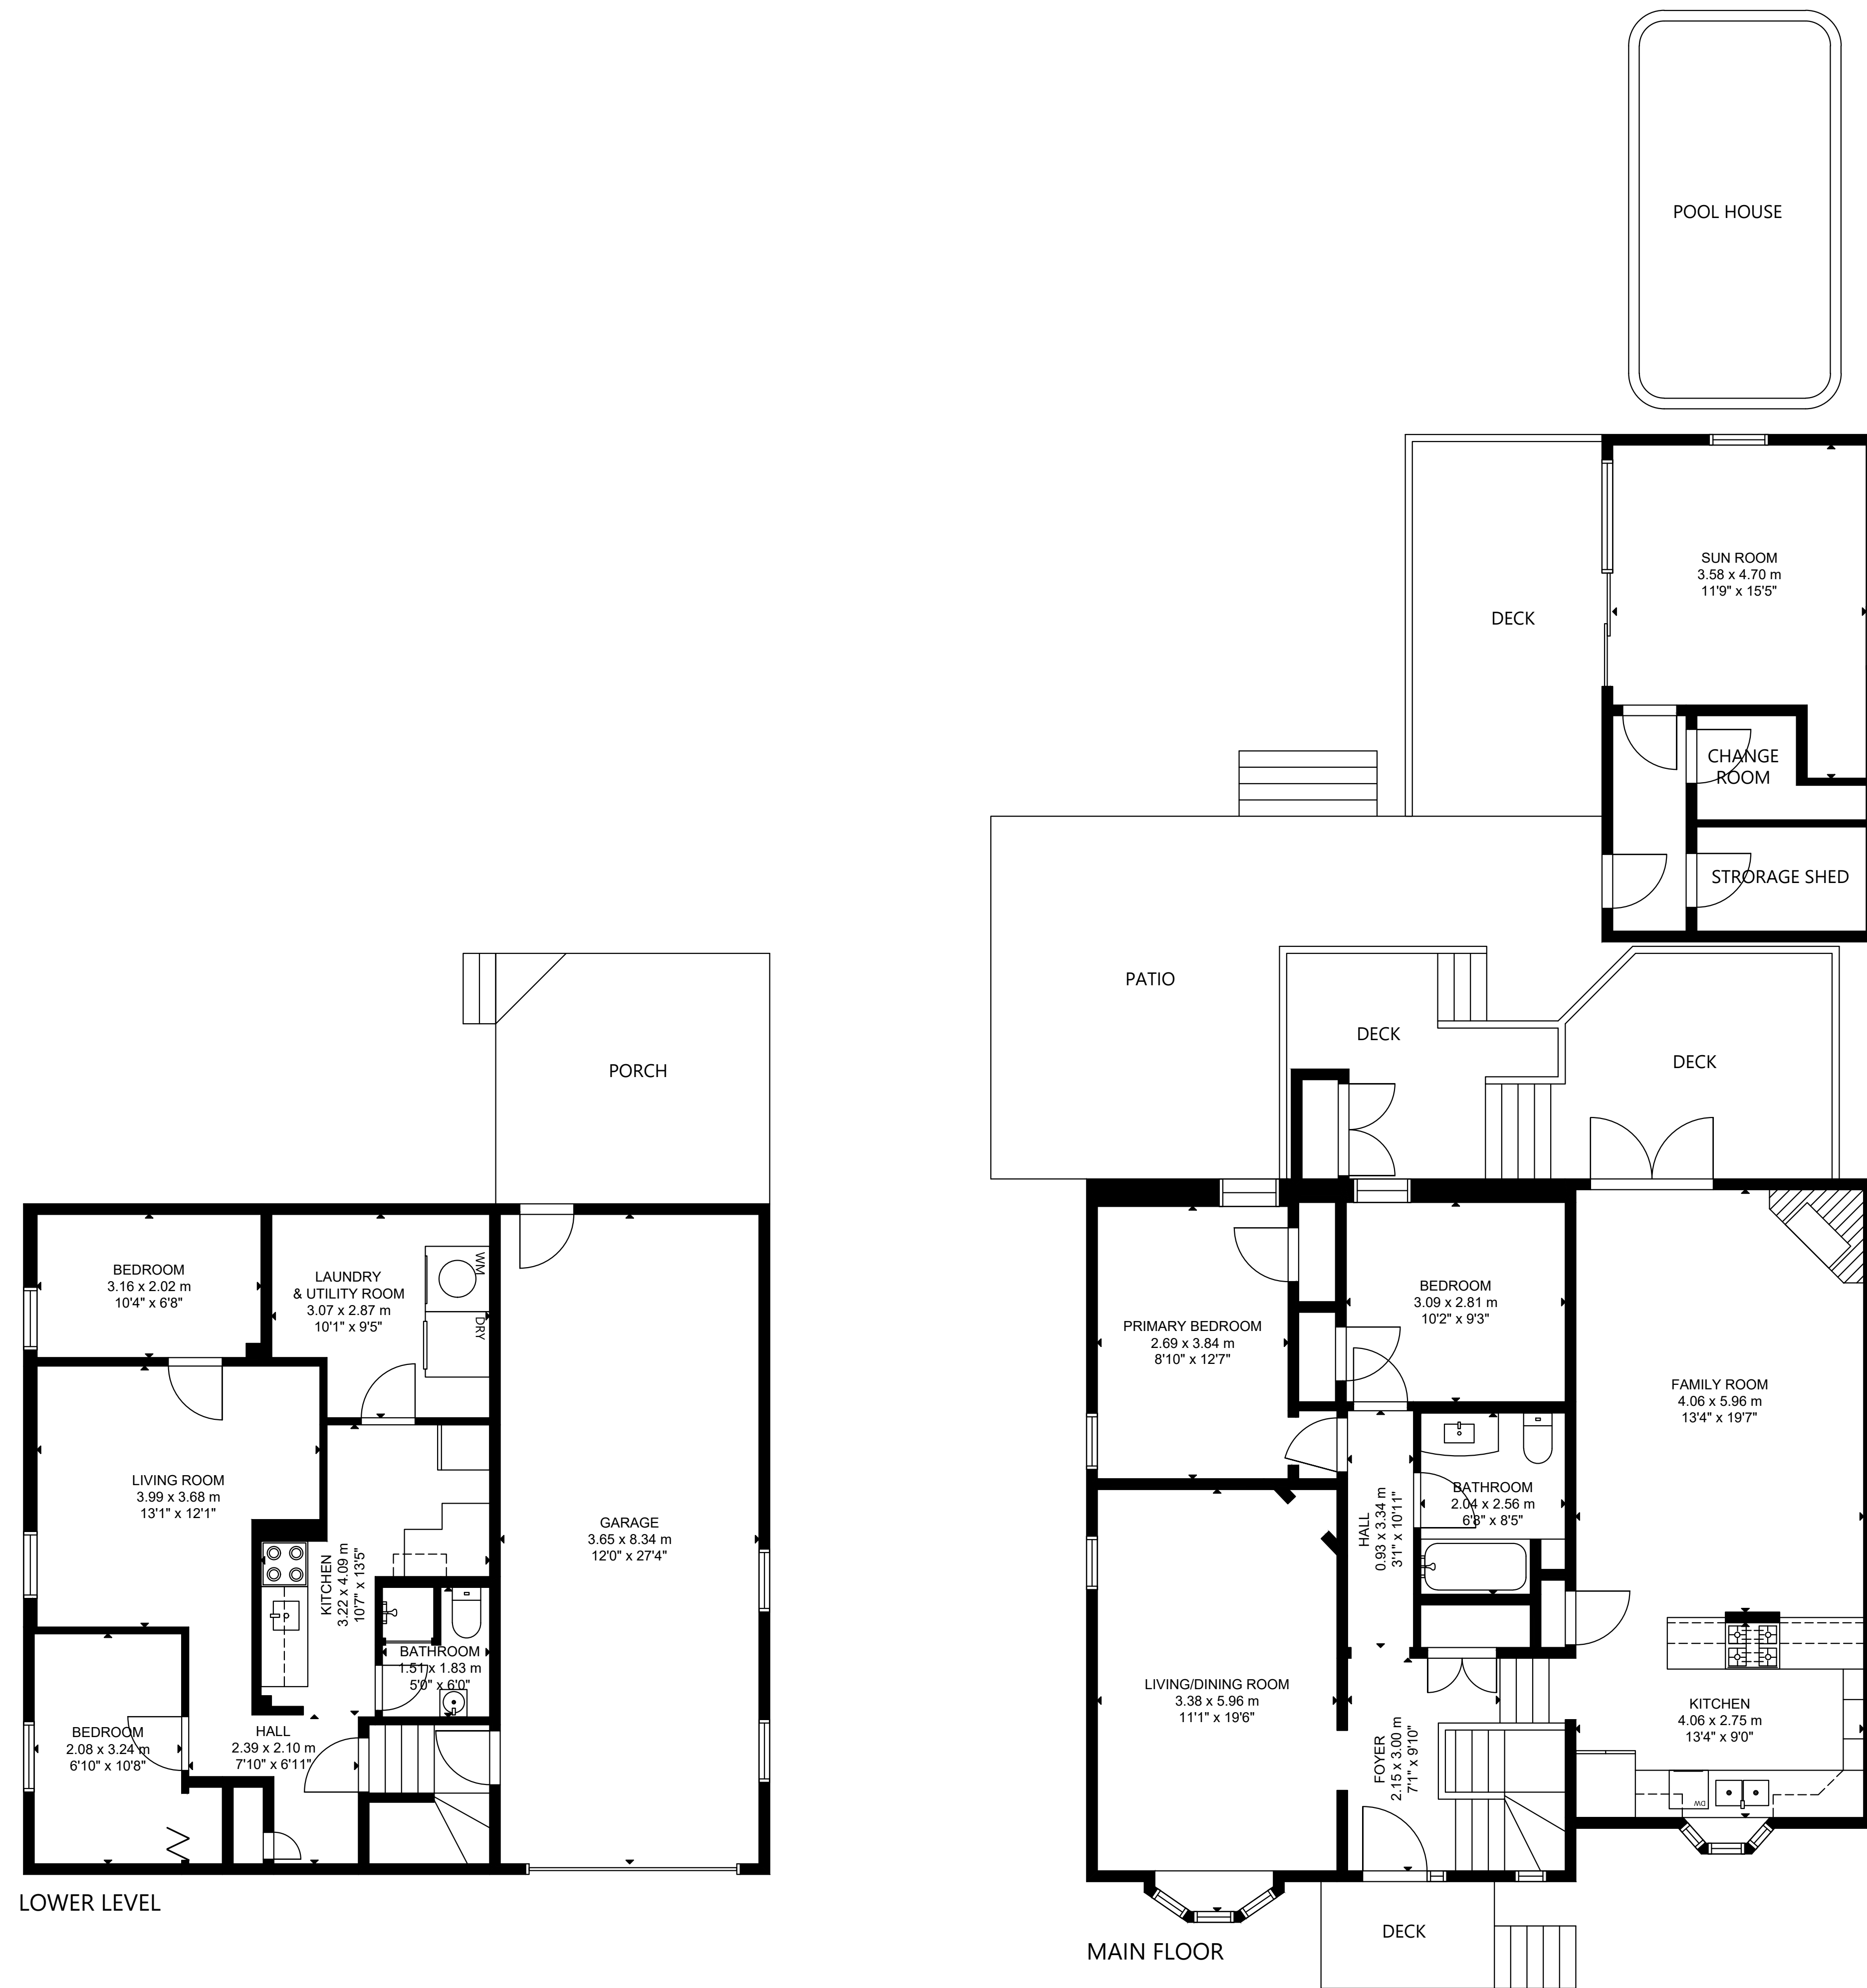

865 Mary St N

GROSS INTERNAL AREA
 MAIN FLOOR: 1,345 sq ft/ 125 m², LOWER LEVEL: 631 sq ft/ 59m²
 GARAGE: 328 sq ft/ 30 m²
 TOTAL: 1,976 sq ft/184 m²
 SIZE AND DIMENSIONS ARE APPROXIMATE, ACTUAL MAY VARY.