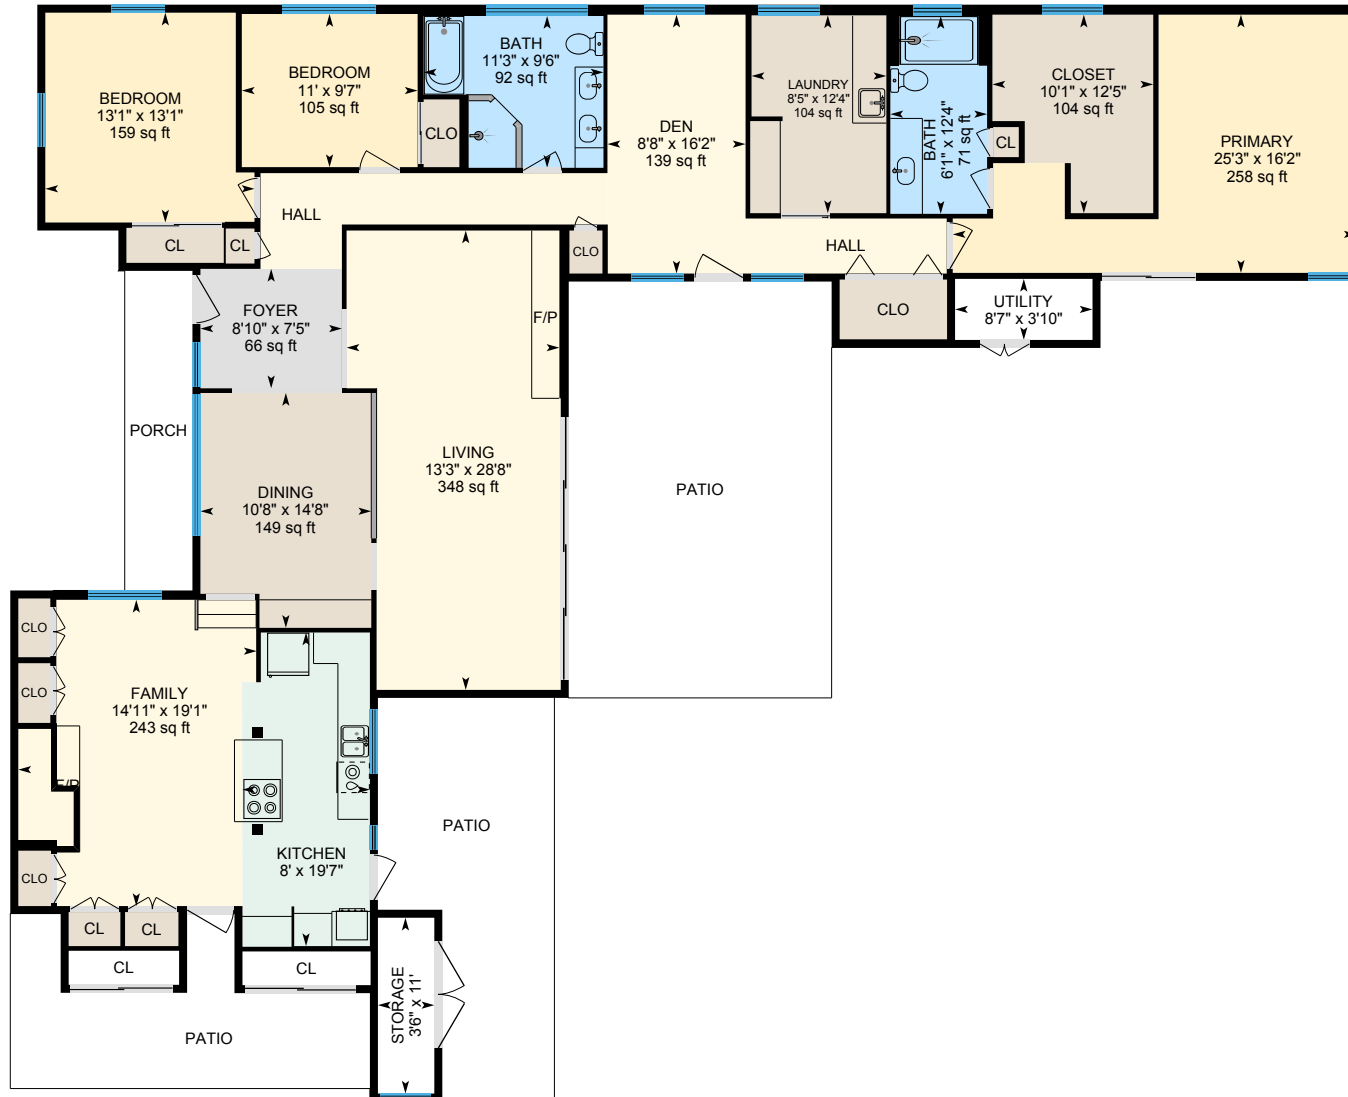

# 365 E Hollywood Ave, Tracy, CA

Main Floor Finished Area 2467.84 sq ft  
Unfinished Area 135.46 sq ft

PREPARED: 2024/10/02

White regions are excluded from total floor area in iGUIDE floor plans. All room dimensions and floor areas must be considered approximate and are subject to independent verification.