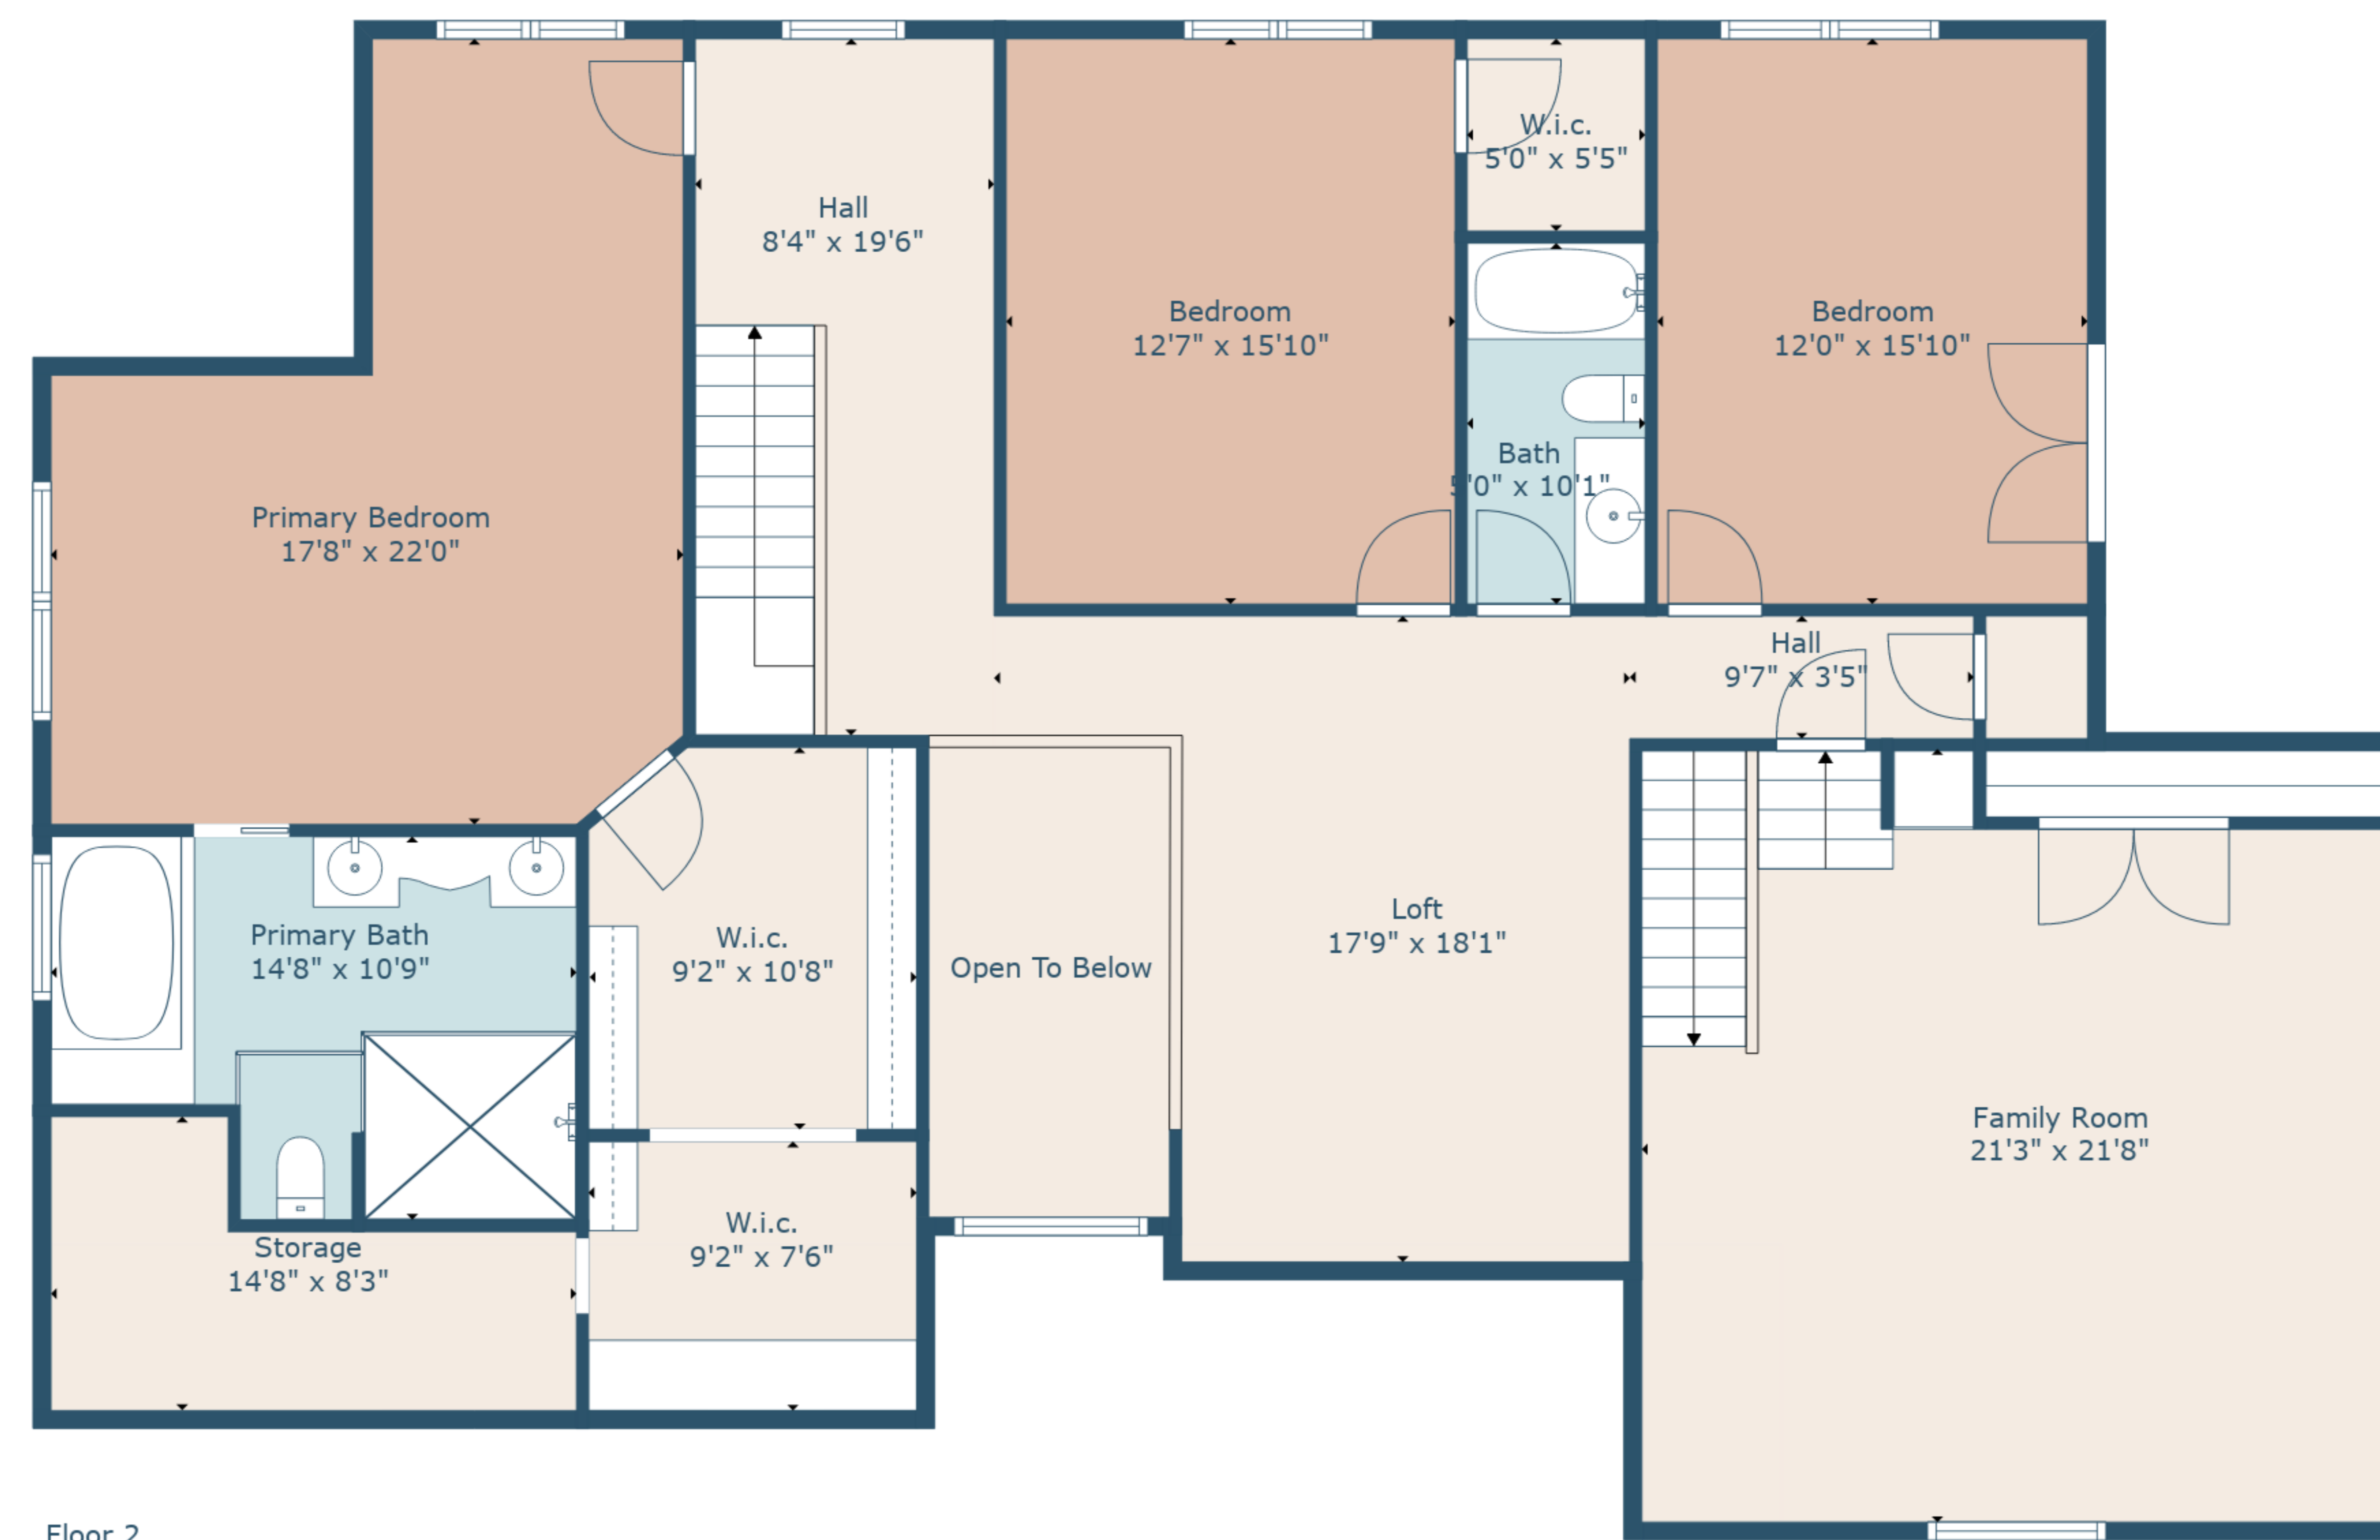

TOTAL: 3980 sq. ft

FLOOR 1: 2010 sq. ft, FLOOR 2: 1970 sq. ft

EXCLUDED AREAS: GARAGE: 453 sq. ft, FIREPLACE: 12 sq. ft, LOW CEILING: 158 sq. ft,
STORAGE: 21 sq. ft, OPEN TO BELOW: 89 sq. ft

TOTAL: 3980 sq. ft

FLOOR 1: 2010 sq. ft, FLOOR 2: 1970 sq. ft

EXCLUDED AREAS: GARAGE: 453 sq. ft, FIREPLACE: 12 sq. ft, LOW CEILING: 158 sq. ft,
STORAGE: 21 sq. ft, OPEN TO BELOW: 89 sq. ft

Floor 2

Floor 1

TOTAL: 3980 sq. ft

FLOOR 1: 2010 sq. ft, FLOOR 2: 1970 sq. ft

EXCLUDED AREAS: GARAGE: 453 sq. ft, FIREPLACE: 12 sq. ft, LOW CEILING: 158 sq. ft,
STORAGE: 21 sq. ft, OPEN TO BELOW: 89 sq. ft