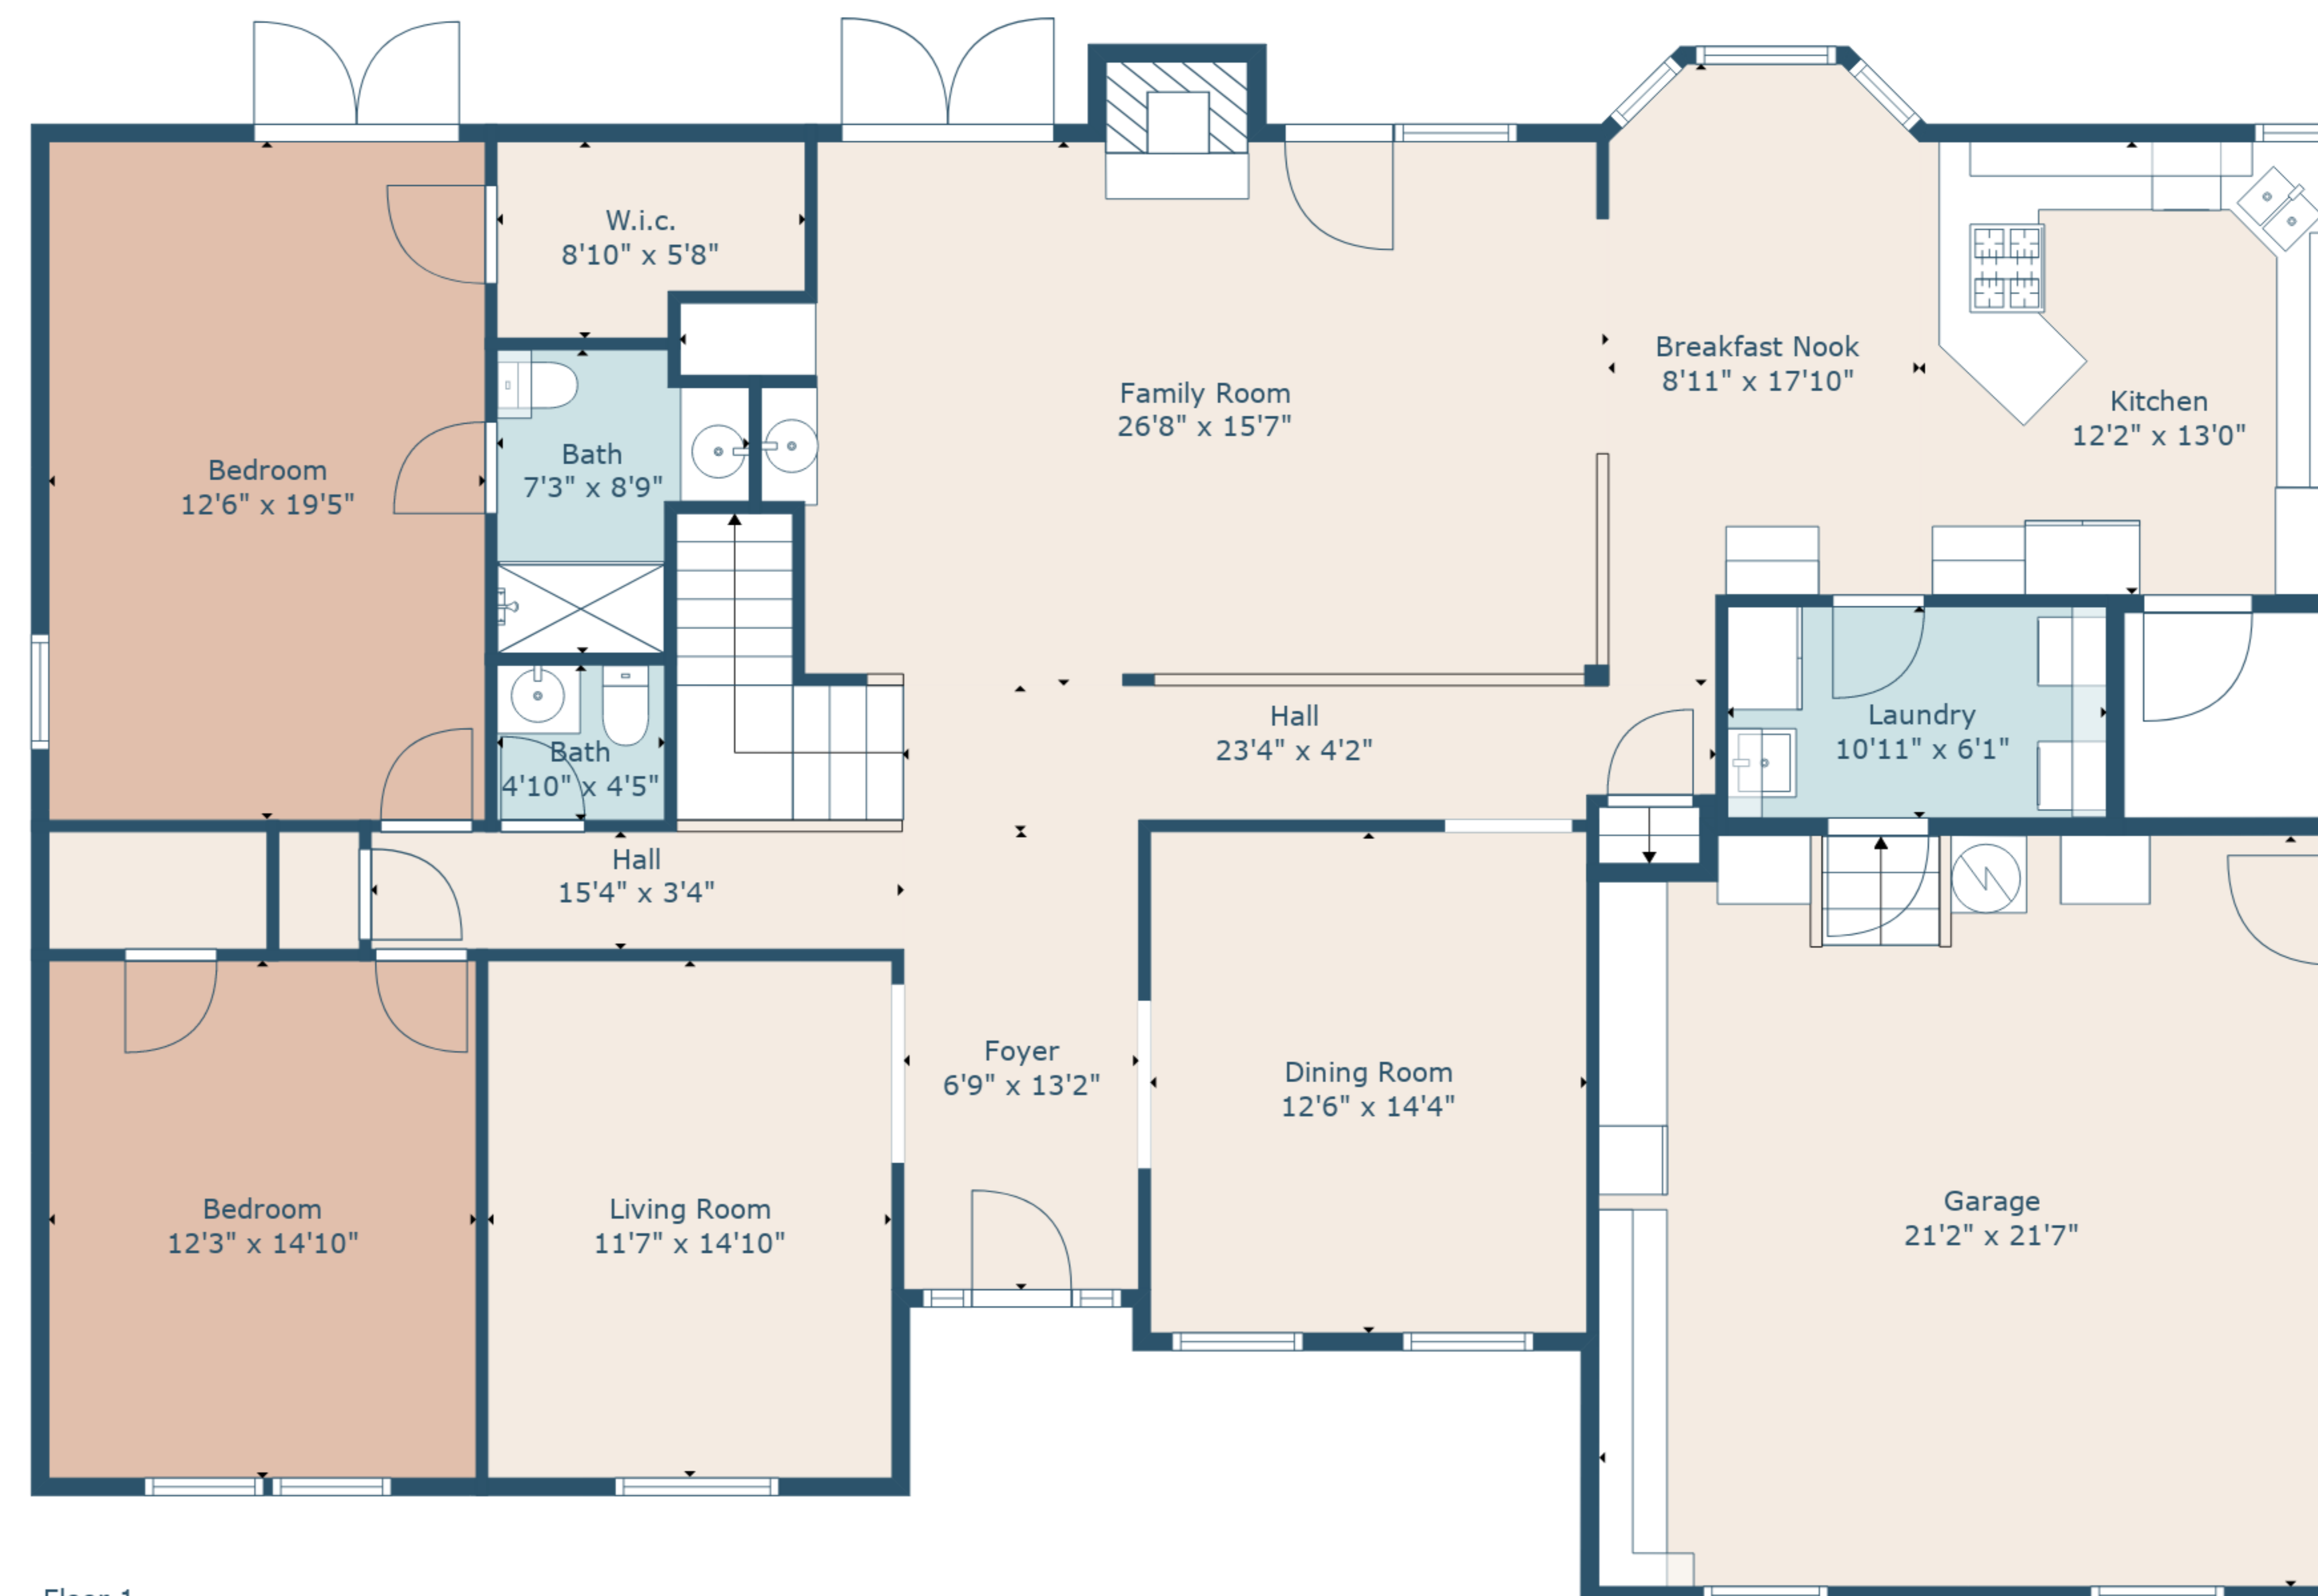

TOTAL: 3980 sq. ft

FLOOR 1: 2010 sq. ft, FLOOR 2: 1970 sq. ft

EXCLUDED AREAS: GARAGE: 453 sq. ft, FIREPLACE: 12 sq. ft, LOW CEILING: 158 sq. ft,
STORAGE: 21 sq. ft, OPEN TO BELOW: 89 sq. ft

TOTAL: 3980 sq. ft

FLOOR 1: 2010 sq. ft, FLOOR 2: 1970 sq. ft

EXCLUDED AREAS: GARAGE: 453 sq. ft, FIREPLACE: 12 sq. ft, LOW CEILING: 158 sq. ft,
STORAGE: 21 sq. ft, OPEN TO BELOW: 89 sq. ft

Floor 2

Floor 1

TOTAL: 3980 sq. ft

FLOOR 1: 2010 sq. ft, FLOOR 2: 1970 sq. ft

EXCLUDED AREAS: GARAGE: 453 sq. ft, FIREPLACE: 12 sq. ft, LOW CEILING: 158 sq. ft,
STORAGE: 21 sq. ft, OPEN TO BELOW: 89 sq. ft