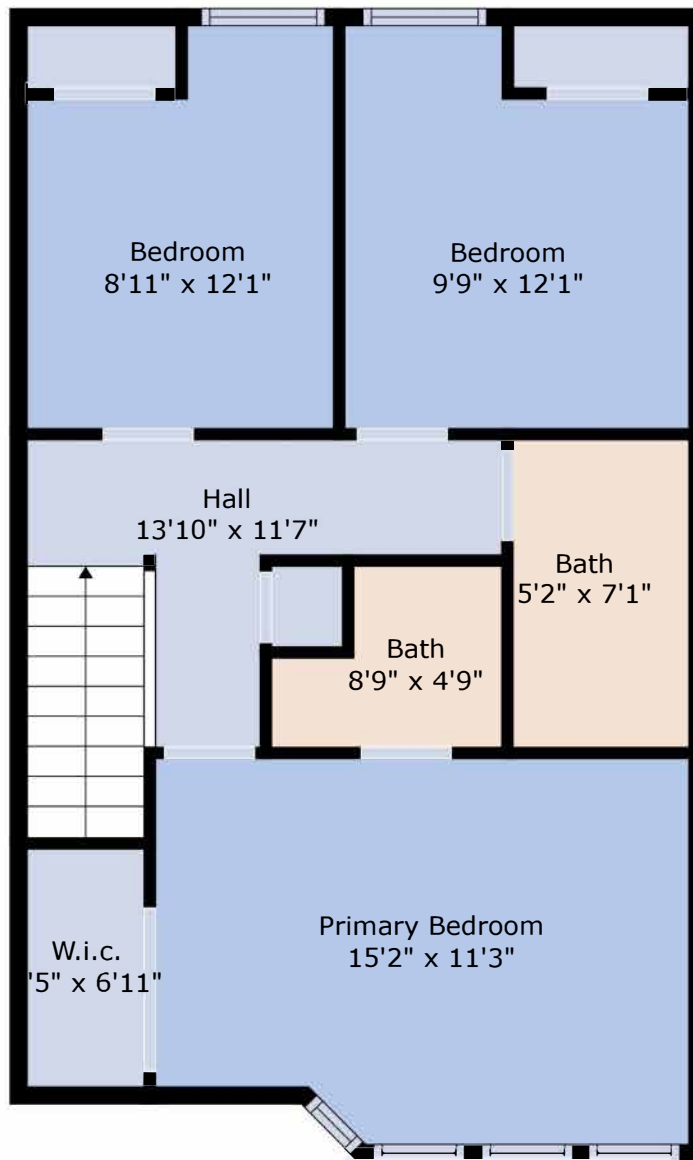

Floor 1

Floor 2

Floor 3

Estimated Areas

BELOW MAIN 408 sq.ft

MAIN FLOOR 685 sq. ft

ABOVE MAIN 692 sq. ft

Total 1785 sq. ft

Sizes And Dimensions May Have a Slight Variation From Actual Sizes. E&o Insured.

Estimated Areas

BELOW MAIN 408 sq.ft

MAIN FLOOR 685 sq. ft

ABOVE MAIN 692 sq. ft

Total 1785 sq. ft

Sizes And Dimensions May Have a Slight Variation From Actual Sizes. E&o Insured.

Estimated Areas

BELOW MAIN 408 sq.ft

MAIN FLOOR 685 sq. ft

ABOVE MAIN 692 sq. ft

Total 1785 sq. ft

Sizes And Dimensions May Have a Slight Variation From Actual Sizes. E&o Insured.

Estimated Areas

BELOW MAIN 408 sq.ft

MAIN FLOOR 685 sq. ft

ABOVE MAIN 692 sq. ft

Total 1785 sq. ft

Sizes And Dimensions May Have a Slight Variation From Actual Sizes. E&o Insured.