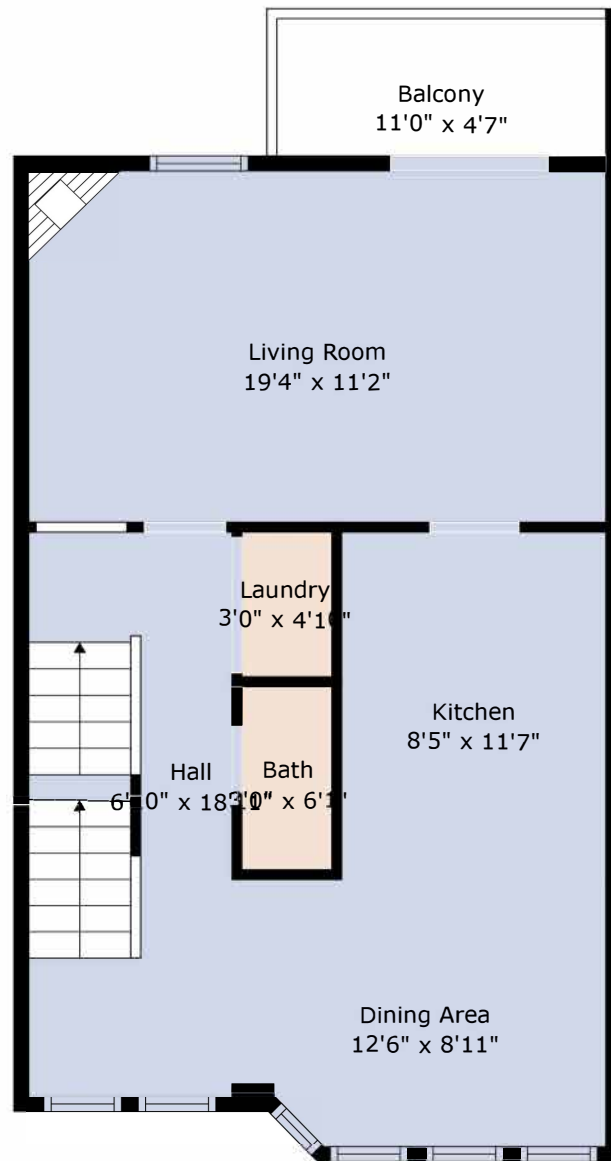

Floor 1

Floor 2

Floor 3

Estimated Areas

BELOW MAIN 408 sq.ft

MAIN FLOOR 685 sq. ft

ABOVE MAIN 692 sq. ft

Total 1785 sq. ft

Sizes And Dimensions May Have a Slight Variation From Actual Sizes. E&o Insured.

Estimated Areas

BELOW MAIN 408 sq.ft

MAIN FLOOR 685 sq. ft

ABOVE MAIN 692 sq. ft

Total 1785 sq. ft

Sizes And Dimensions May Have a Slight Variation From Actual Sizes. E&o Insured.

Estimated Areas

BELOW MAIN 408 sq.ft

MAIN FLOOR 685 sq. ft

ABOVE MAIN 692 sq. ft

Total 1785 sq. ft

Sizes And Dimensions May Have a Slight Variation From Actual Sizes. E&o Insured.

Estimated Areas

BELOW MAIN 408 sq.ft

MAIN FLOOR 685 sq. ft

ABOVE MAIN 692 sq. ft

Total 1785 sq. ft

Sizes And Dimensions May Have a Slight Variation From Actual Sizes. E&o Insured.