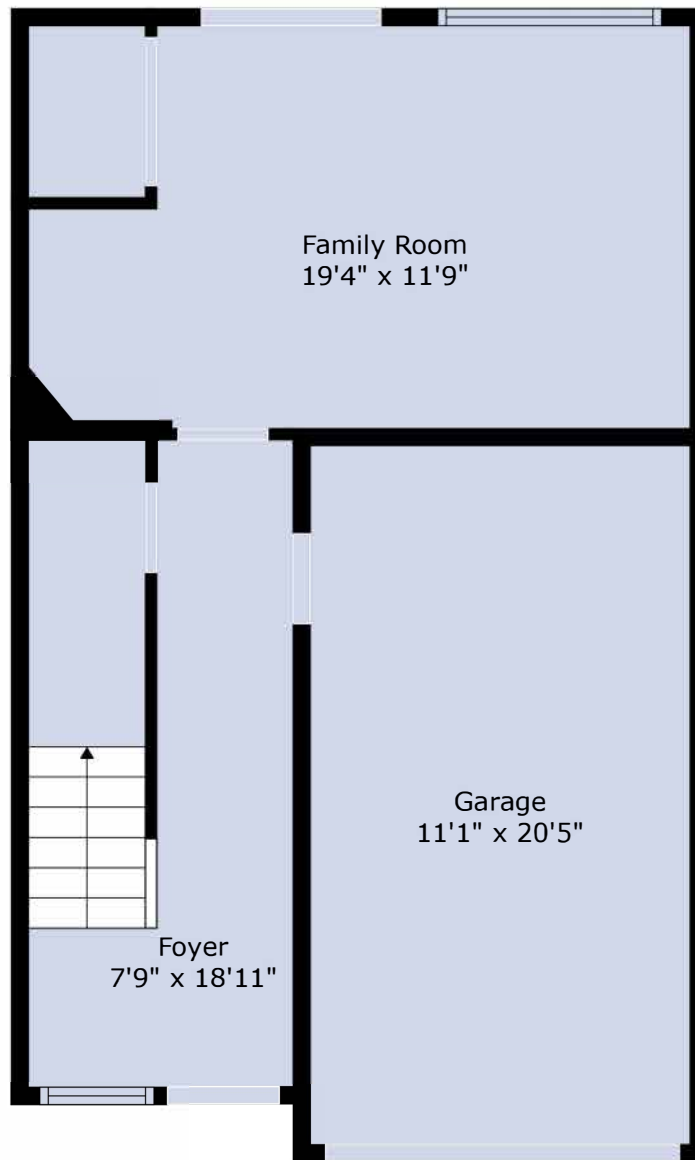

Floor 1

Floor 2

Floor 3

Estimated Areas

BELOW MAIN 408 sq.ft

MAIN FLOOR 685 sq. ft

ABOVE MAIN 692 sq. ft

Total 1785 sq. ft

Sizes And Dimensions May Have a Slight Variation From Actual Sizes. E&o Insured.

Estimated Areas

BELOW MAIN 408 sq.ft

MAIN FLOOR 685 sq. ft

ABOVE MAIN 692 sq. ft

Total 1785 sq. ft

Sizes And Dimensions May Have a Slight Variation From Actual Sizes. E&o Insured.

Estimated Areas

BELOW MAIN 408 sq.ft

MAIN FLOOR 685 sq. ft

ABOVE MAIN 692 sq. ft

Total 1785 sq. ft

Sizes And Dimensions May Have a Slight Variation From Actual Sizes. E&o Insured.

Estimated Areas

BELOW MAIN 408 sq.ft

MAIN FLOOR 685 sq. ft

ABOVE MAIN 692 sq. ft

Total 1785 sq. ft

Sizes And Dimensions May Have a Slight Variation From Actual Sizes. E&o Insured.