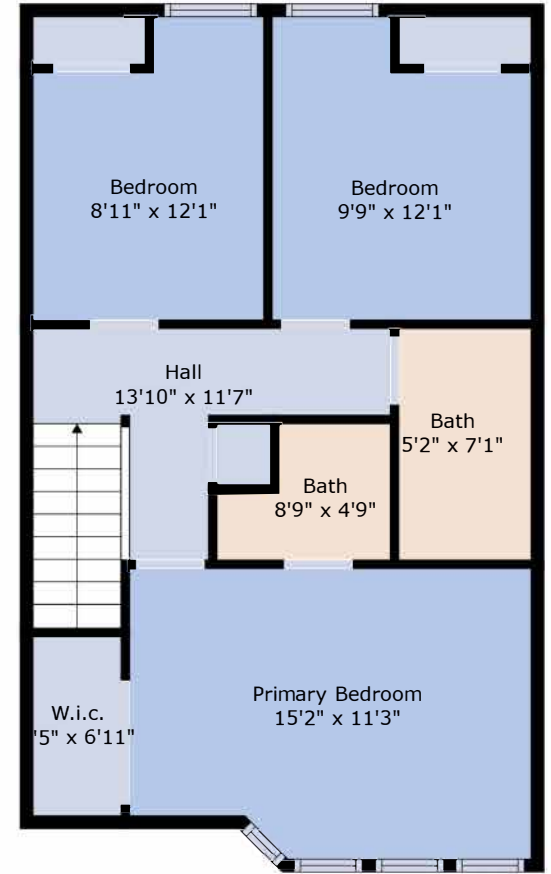

Floor 1

Floor 2

Floor 3

Estimated Areas

BELOW MAIN 408 sq.ft

MAIN FLOOR 685 sq. ft

ABOVE MAIN 692 sq. ft

Total 1785 sq. ft

Sizes And Dimensions May Have a Slight Variation From Actual Sizes. E&o Insured.

Estimated Areas

BELOW MAIN 408 sq.ft

MAIN FLOOR 685 sq. ft

ABOVE MAIN 692 sq. ft

Total 1785 sq. ft

Sizes And Dimensions May Have a Slight Variation From Actual Sizes. E&o Insured.

Estimated Areas

BELOW MAIN 408 sq.ft

MAIN FLOOR 685 sq. ft

ABOVE MAIN 692 sq. ft

Total 1785 sq. ft

Sizes And Dimensions May Have a Slight Variation From Actual Sizes. E&o Insured.

Estimated Areas

BELOW MAIN 408 sq.ft

MAIN FLOOR 685 sq. ft

ABOVE MAIN 692 sq. ft

Total 1785 sq. ft

Sizes And Dimensions May Have a Slight Variation From Actual Sizes. E&o Insured.