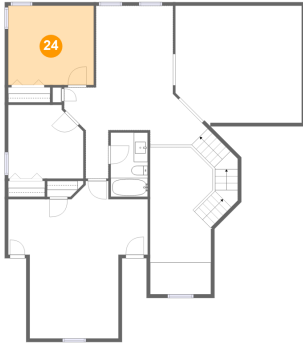

175 Countryside Drive, McDonough, Henry County, Georgia, United States, 30252

24 Floor 3 - Bedroom

Dimensions: 12'3" x 11'4"
Area: 139 sq. ft
Counted as Living Area:
Yes

Heated: Yes
Finished: Yes
Enclosed: Yes
Contiguous:
Yes
Permitted: Yes
Wet Space: No
Addition: No
Conversion: No