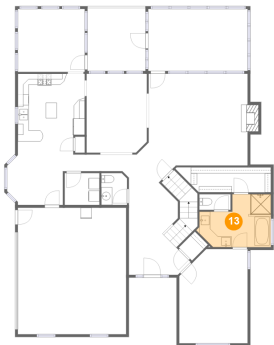

13 Floor 2 - Primary Bath

Dimensions: 13'1" x 9'8"
Area: 105 sq. ft
Counted as Living Area:
Yes

Heated: Yes
Finished: Yes
Enclosed: Yes
Contiguous:
Yes
Permitted: Yes
Wet Space: Yes
Addition: No
Conversion: No