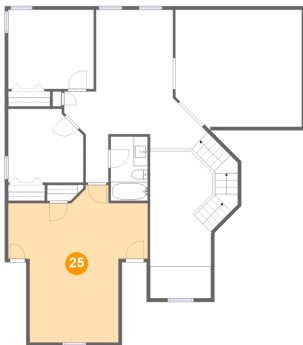

25 Floor 3 - Family Room

Dimensions: 20'0" x 22'6"
Area: 321 sq. ft
Counted as Living Area:
Yes

Heated: Yes
Finished: Yes
Enclosed: Yes
Contiguous:
Yes
Permitted: Yes
Wet Space: No
Addition: No
Conversion: No