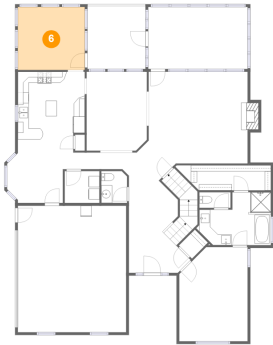

175 Countryside Drive, McDonough, Henry County, Georgia, United States, 30252

6 Floor 2 - Sunroom

Dimensions: 12'3" x 11'6"
Area: 141 sq. ft
Counted as Living Area:
Yes

Heated: Yes
Finished: Yes
Enclosed: Yes
Contiguous:
Yes
Permitted: Yes
Wet Space: No
Addition: No
Conversion: No