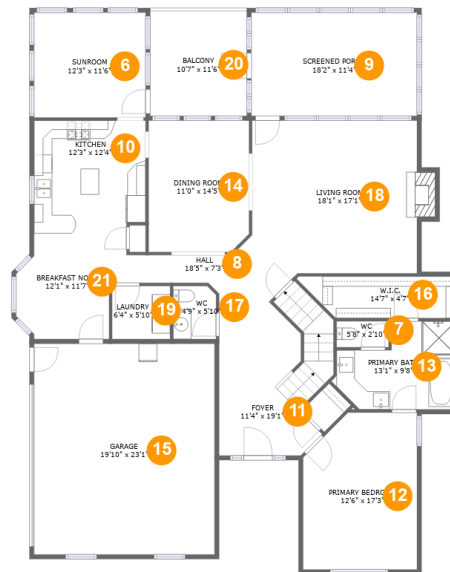

175 Countryside Drive, McDonough, Henry County, Georgia, United States, 30252

Room Dimensions

Floor 1

Total sqft: 2095

Living area: 0

#	Room name	Dimensions	Area (sqft)	Counted as Living Area
1	Basement	41'0" x 49'3"	1352 sq. ft	No
2	Room	11'9" x 11'6"	135 sq. ft	No
3	Room	7'11" x 12'4"	97 sq. ft	No
4	Garage	28'9" x 11'4"	326 sq. ft	No
5	Bath	8'1" x 4'9"	37 sq. ft	No

175 Countryside Drive, McDonough, Henry County, Georgia, United States, 30252

Room Dimensions

Floor 2

Total sqft: 2616

Living area: 1770

#	Room name	Dimensions	Area (sqft)	Counted as Living Area
6	Sunroom	12'3" x 11'6"	141 sq. ft	Yes
7	Wc	5'8" x 2'10"	16 sq. ft	Yes
8	Hall	18'5" x 7'3"	72 sq. ft	Yes
9	Screened Porch	18'2" x 11'4"	206 sq. ft	No
10	Kitchen	12'3" x 12'4"	149 sq. ft	Yes
11	Foyer	11'4" x 19'1"	192 sq. ft	Yes
12	Primary Bedroom	12'6" x 17'3"	203 sq. ft	Yes
13	Primary Bath	13'1" x 9'8"	105 sq. ft	Yes
14	Dining Room	11'0" x 14'5"	157 sq. ft	Yes
15	Garage	19'10" x 23'1"	458 sq. ft	No
16	W.i.c.	14'7" x 4'7"	71 sq. ft	Yes

11 Floor 2 - Foyer

Dimensions: 11'4" x 19'1"
Area: 192 sq. ft
Counted as Living Area: Yes

Heated: Yes
Finished: Yes
Enclosed: Yes
Contiguous: Yes
Permitted: Yes
Wet Space: No
Addition: No
Conversion: No

14 Floor 2 - Dining Room

Dimensions: 11'0" x 14'5"
Area: 157 sq. ft
Counted as Living Area:
Yes

Heated: Yes
Finished: Yes
Enclosed: Yes
Contiguous:
Yes
Permitted: Yes
Wet Space: No
Addition: No
Conversion: No