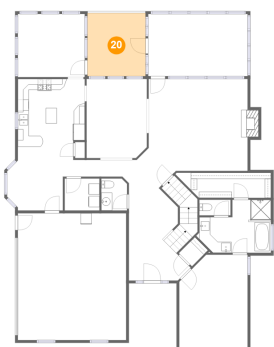

20 Floor 2 - Balcony

Dimensions: 10'7" x 11'6"
Area: 122 sq. ft
Counted as Living Area: No

Heated: No
Finished: Yes
Enclosed: No
Contiguous: Yes
Permitted: Yes
Wet Space: No
Addition: No
Conversion: No