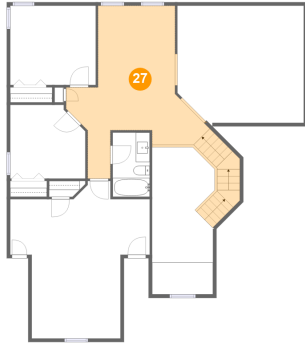

175 Countryside Drive, McDonough, Henry County, Georgia, United States, 30252

27 Floor 3 - Loft

Dimensions: 17'8" x 24'9"
Area: 328 sq. ft
Counted as Living Area:
Yes

Heated: Yes
Finished: Yes
Enclosed: Yes
Contiguous:
Yes
Permitted: Yes
Wet Space: No
Addition: No
Conversion: No