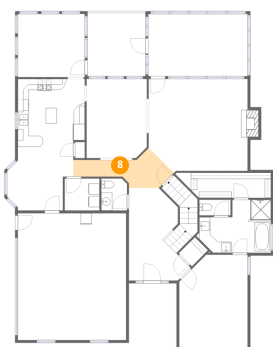

Dimensions: 12'3" x 11'6"
Area: 141 sq. ft
Counted as Living Area:
Yes

Heated: Yes
Finished: Yes
Enclosed: Yes
Contiguous:
Yes
Permitted: Yes
Wet Space: No
Addition: No
Conversion: No

7 Floor 2 - Wc

Dimensions: 5'8" x 2'10"
Area: 16 sq. ft
Counted as Living Area:
Yes

Heated: Yes
Finished: Yes
Enclosed: Yes
Contiguous:
Yes
Permitted: Yes
Wet Space: Yes
Addition: No
Conversion: No

8 Floor 2 - Hall

Dimensions: 18'5" x 7'3"
Area: 72 sq. ft
Counted as Living Area:
Yes

Heated: Yes
Finished: Yes
Enclosed: Yes
Contiguous:
Yes
Permitted: Yes
Wet Space: No
Addition: No
Conversion: No