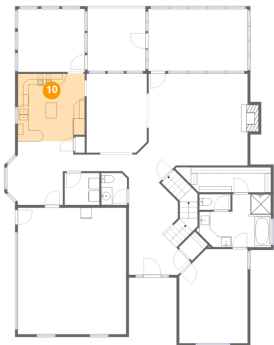

175 Countryside Drive, McDonough, Henry County, Georgia, United States, 30252

9 Floor 2 - Screened Porch

Dimensions: 18'2" x 11'4"
Area: 206 sq. ft
Counted as Living Area: No

Heated: No
Finished: Yes
Enclosed: No
Contiguous: Yes
Permitted: Yes
Wet Space: No
Addition: No
Conversion: No

10 Floor 2 - Kitchen

Dimensions: 12'3" x 12'4"
Area: 149 sq. ft
Counted as Living Area: Yes

Heated: Yes
Finished: Yes
Enclosed: Yes
Contiguous: Yes
Permitted: Yes
Wet Space: No
Addition: No
Conversion: No

11 Floor 2 - Foyer

Dimensions: 11'4" x 19'1"
Area: 192 sq. ft
Counted as Living Area: Yes

Heated: Yes
Finished: Yes
Enclosed: Yes
Contiguous: Yes
Permitted: Yes
Wet Space: No
Addition: No
Conversion: No