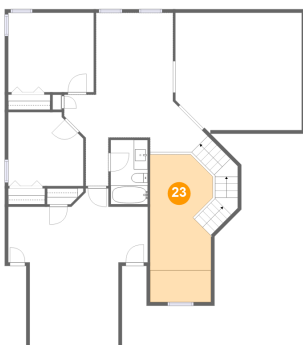

23 Floor 3 - Open To Below

Dimensions: 9'0" x 16'6"
Area: 174 sq. ft
Counted as Living Area: No

Heated: No
Finished: No
Enclosed: No
Contiguous: Yes
Permitted: No
Wet Space: No
Addition: No
Conversion: No