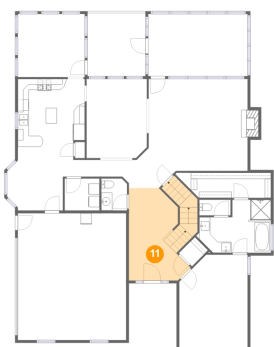

175 Countryside Drive, McDonough, Henry County, Georgia, United States, 30252

9 Floor 2 - Screened Porch

Dimensions: 18'2" x 11'4"
Area: 206 sq. ft
Counted as Living Area: No

Heated: No
Finished: Yes
Enclosed: No
Contiguous: Yes
Permitted: Yes
Wet Space: No
Addition: No
Conversion: No

10 Floor 2 - Kitchen

Dimensions: 12'3" x 12'4"
Area: 149 sq. ft
Counted as Living Area: Yes

Heated: Yes
Finished: Yes
Enclosed: Yes
Contiguous: Yes
Permitted: Yes
Wet Space: No
Addition: No
Conversion: No

11 Floor 2 - Foyer

Dimensions: 11'4" x 19'1"
Area: 192 sq. ft
Counted as Living Area: Yes

Heated: Yes
Finished: Yes
Enclosed: Yes
Contiguous: Yes
Permitted: Yes
Wet Space: No
Addition: No
Conversion: No