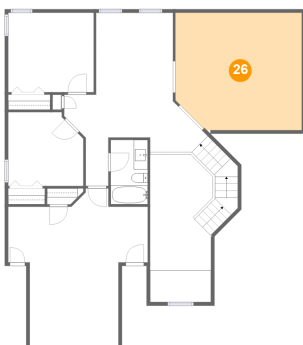

26 Floor 3 - Open To Below

Dimensions: 18'1" x 16'9"
Area: 294 sq. ft
Counted as Living Area: No

Heated: No
Finished: No
Enclosed: No
Contiguous: Yes
Permitted: No
Wet Space: No
Addition: No
Conversion: No