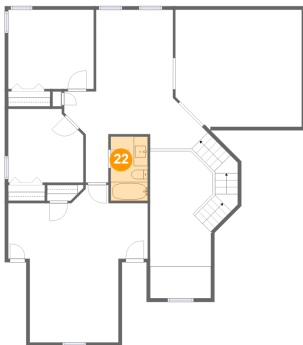

22 Floor 3 - Bath

Dimensions: 5'4" x 9'2"
Area: 49 sq. ft
Counted as Living Area:
Yes

Heated: Yes
Finished: Yes
Enclosed: Yes
Contiguous:
Yes
Permitted: Yes
Wet Space: Yes
Addition: No
Conversion: No