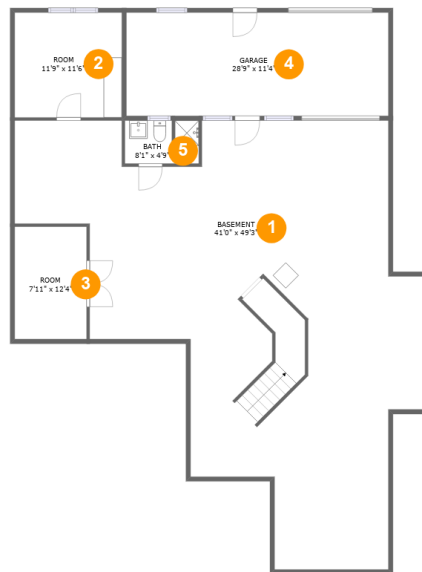

175 Countryside Drive, McDonough, Henry County, Georgia, United States, 30252

Room Dimensions

Floor 1

Total sqft: 2095

Living area: 0

#	Room name	Dimensions	Area (sqft)	Counted as Living Area
1	Basement	41'0" x 49'3"	1352 sq. ft	No
2	Room	11'9" x 11'6"	135 sq. ft	No
3	Room	7'11" x 12'4"	97 sq. ft	No
4	Garage	28'9" x 11'4"	326 sq. ft	No
5	Bath	8'1" x 4'9"	37 sq. ft	No