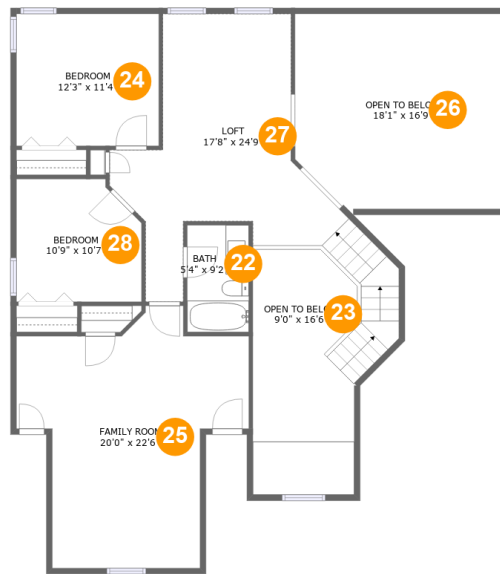

175 Countryside Drive, McDonough, Henry County, Georgia, United States, 30252

Room Dimensions

Floor 3

Total sqft: 1589

Living area: 1084

#	Room name	Dimensions	Area (sqft)	Counted as Living Area
22	Bath	5'4" x 9'2"	49 sq. ft	Yes
23	Open To Below	9'0" x 16'6"	174 sq. ft	No
24	Bedroom	12'3" x 11'4"	139 sq. ft	Yes
25	Family Room	20'0" x 22'6"	321 sq. ft	Yes
26	Open To Below	18'1" x 16'9"	294 sq. ft	No
27	Loft	17'8" x 24'9"	328 sq. ft	Yes
28	Bedroom	10'9" x 10'7"	106 sq. ft	Yes