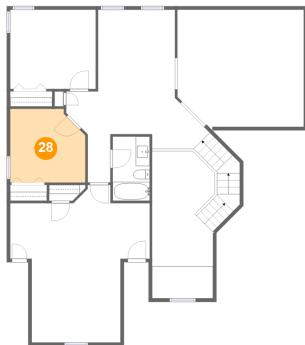

28 Floor 3 - Bedroom

Dimensions: 10'9" x 10'7"
Area: 106 sq. ft
Counted as Living Area:
Yes

Heated: Yes
Finished: Yes
Enclosed: Yes
Contiguous:
Yes
Permitted: Yes
Wet Space: No
Addition: No
Conversion: No