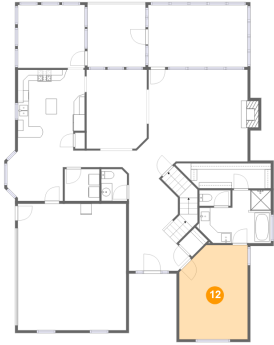

175 Countryside Drive, McDonough, Henry County, Georgia, United States, 30252

12 Floor 2 - Primary Bedroom

Dimensions: 12'6" x 17'3"
Area: 203 sq. ft
Counted as Living Area:
Yes

Heated: Yes
Finished: Yes
Enclosed: Yes
Contiguous:
Yes
Permitted: Yes
Wet Space: No
Addition: No
Conversion: No