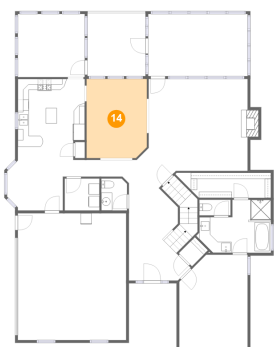

14 Floor 2 - Dining Room

Dimensions: 11'0" x 14'5"
Area: 157 sq. ft
Counted as Living Area:
Yes

Heated: Yes
Finished: Yes
Enclosed: Yes
Contiguous:
Yes
Permitted: Yes
Wet Space: No
Addition: No
Conversion: No