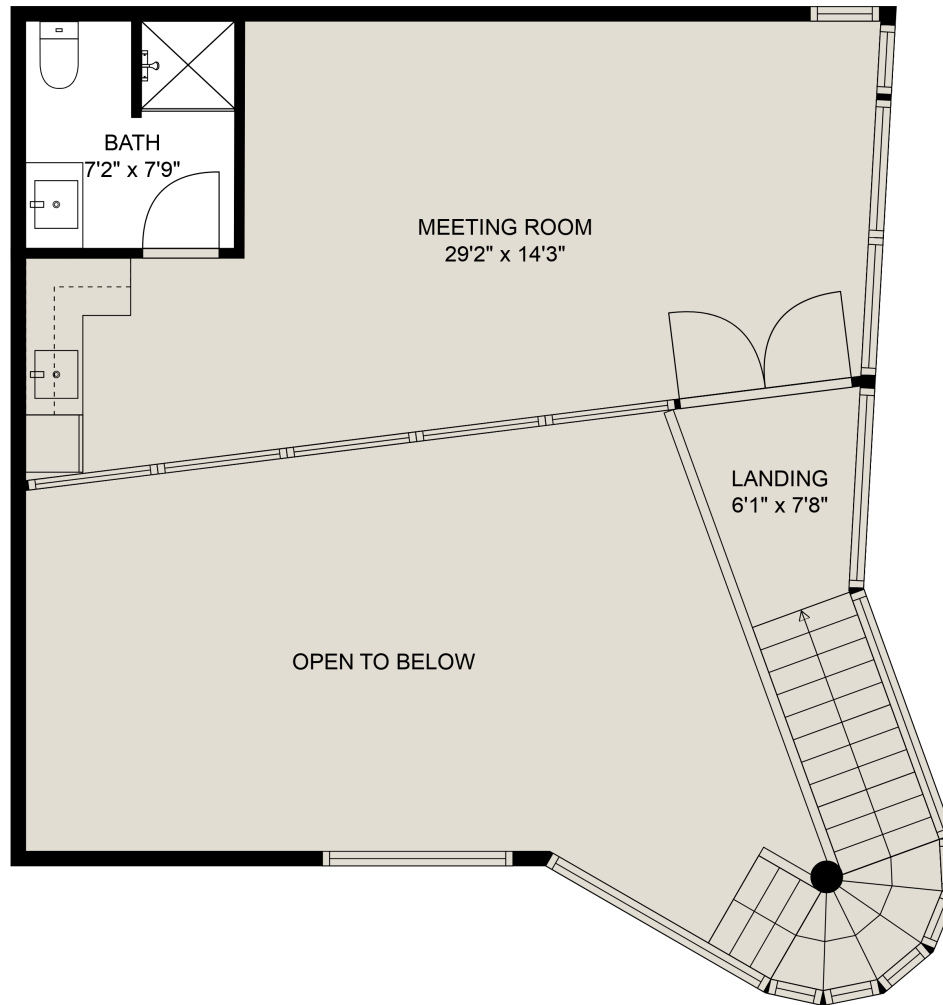

Estimated Areas:

Floor 1: 1396 sq. ft (inc. garage 439 sq. ft)

Floor 2: 561 sq. ft

Total: 1957 Sq. Ft

Estimated Areas:
Floor 1: 1396 sq. ft (inc. garage 439 sq. ft)
Floor 2: 561 sq. ft
Total: 1957 Sq. Ft

Estimated Areas:
Floor 1: 1396 sq. ft (inc. garage 439 sq. ft)
Floor 2: 561 sq. ft
Total: 1957 Sq. Ft