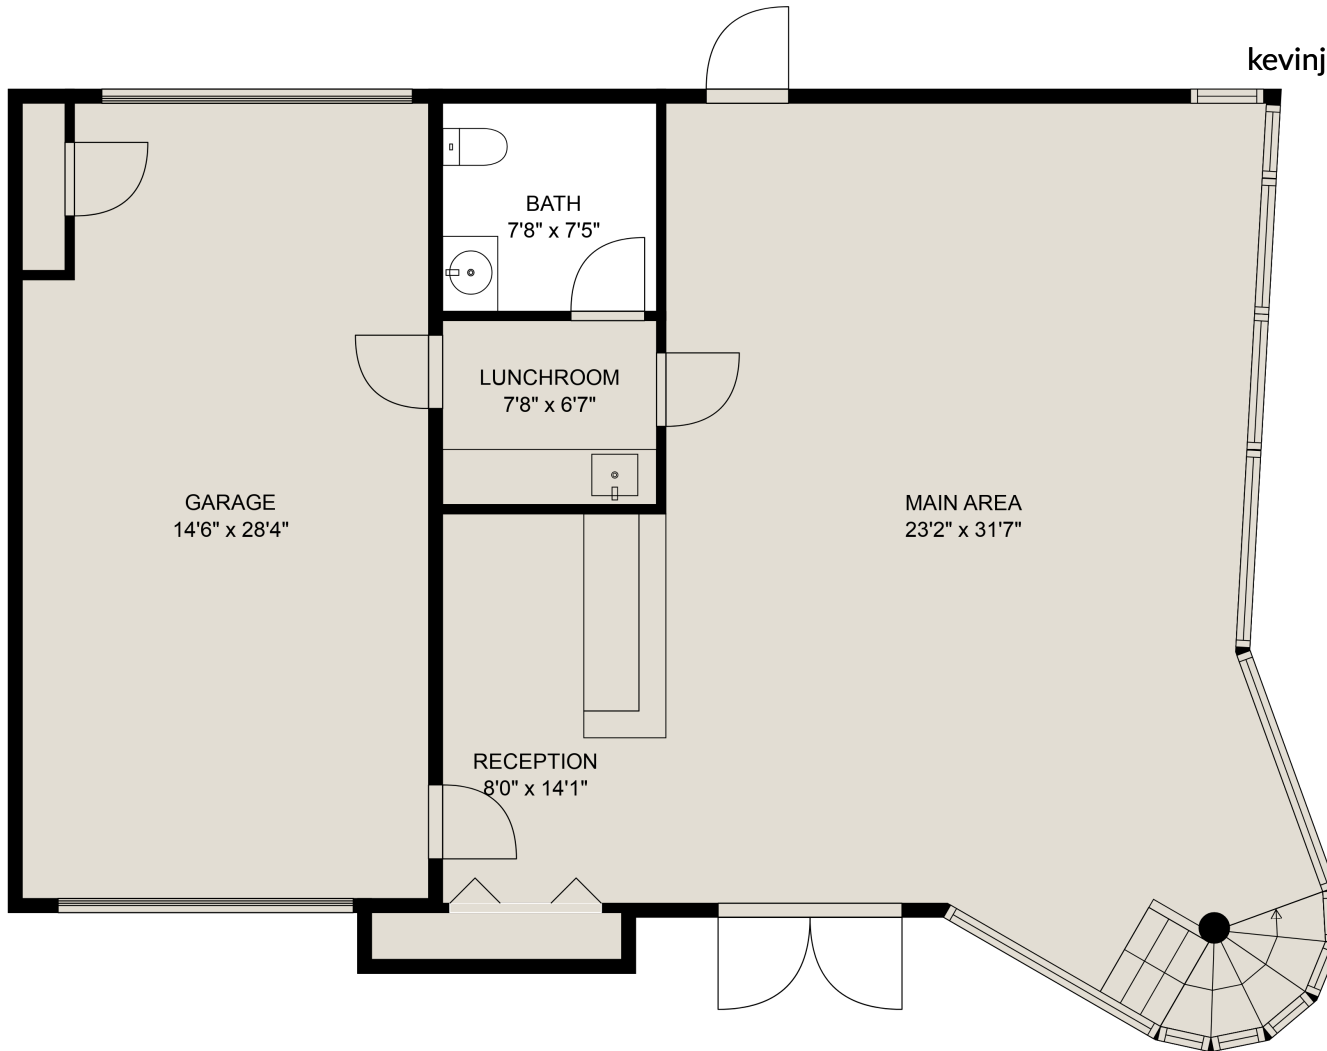

Estimated Areas:

Floor 1: 1396 sq. ft (inc. garage 439 sq. ft)

Floor 2: 561 sq. ft

Total: 1957 Sq. Ft

Estimated Areas:
Floor 1: 1396 sq. ft (inc. garage 439 sq. ft)
Floor 2: 561 sq. ft
Total: 1957 Sq. Ft

Estimated Areas:
Floor 1: 1396 sq. ft (inc. garage 439 sq. ft)
Floor 2: 561 sq. ft
Total: 1957 Sq. Ft