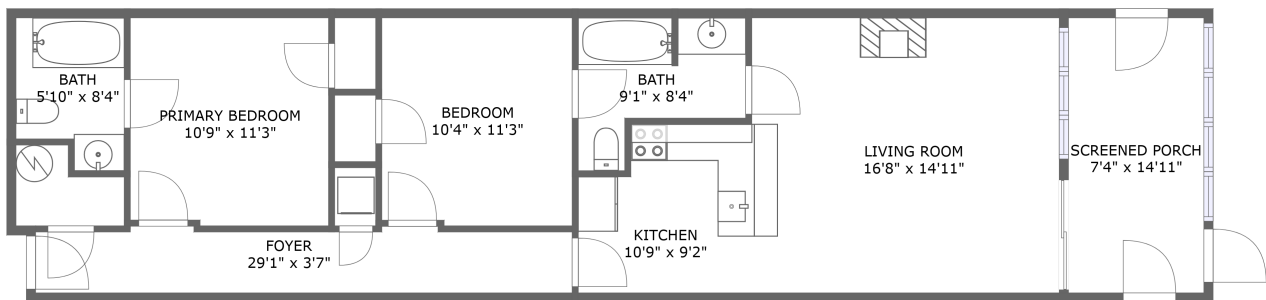

1245 Graves Harbor Trail, Huddleston, Bedford County, Virginia, United States, 24104, 202

MAIN LEVEL

Property summary

0
Garages

2
Bedrooms

2
Bathrooms

0
Half baths

1
Floors

843
Gross living
area sqft

953
Total sqft