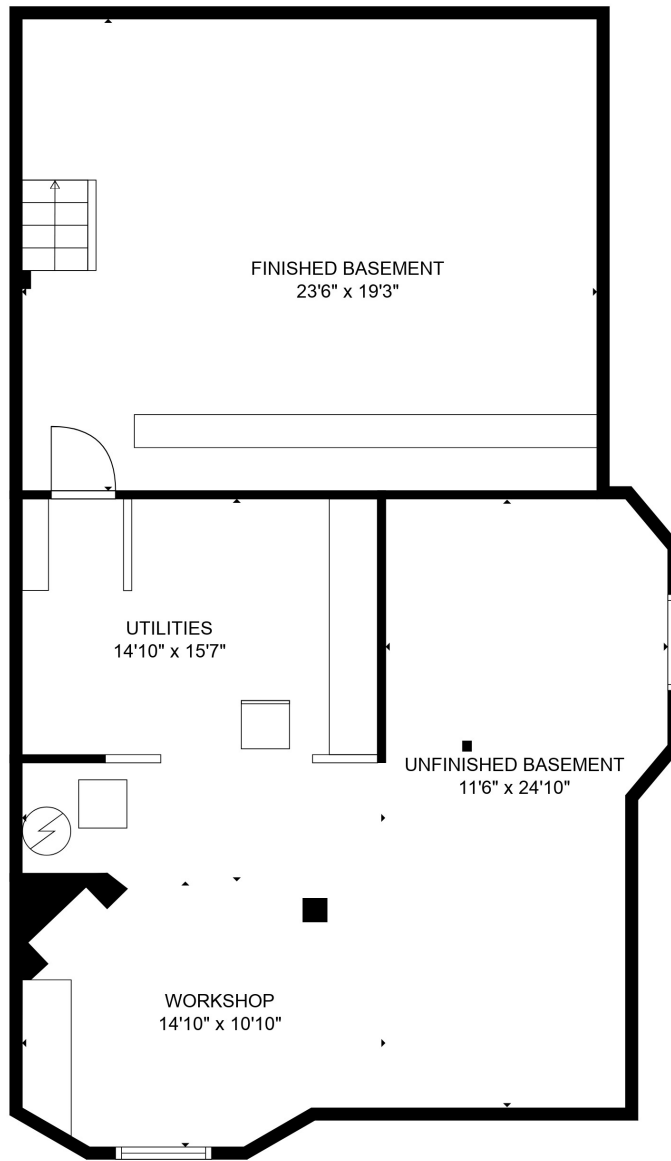

FLOOR 1

FLOOR 2

FLOOR 3

FLOOR 4

FINISHED ATTIC
25'9" x 21'3"

Total scanned area: 4043 sq. ft

SIZES AND DIMENSIONS ARE ESTIMATED

Total scanned area: 4043 sq. ft

SIZES AND DIMENSIONS ARE ESTIMATED

Total scanned area: 4043 sq. ft

SIZES AND DIMENSIONS ARE ESTIMATED