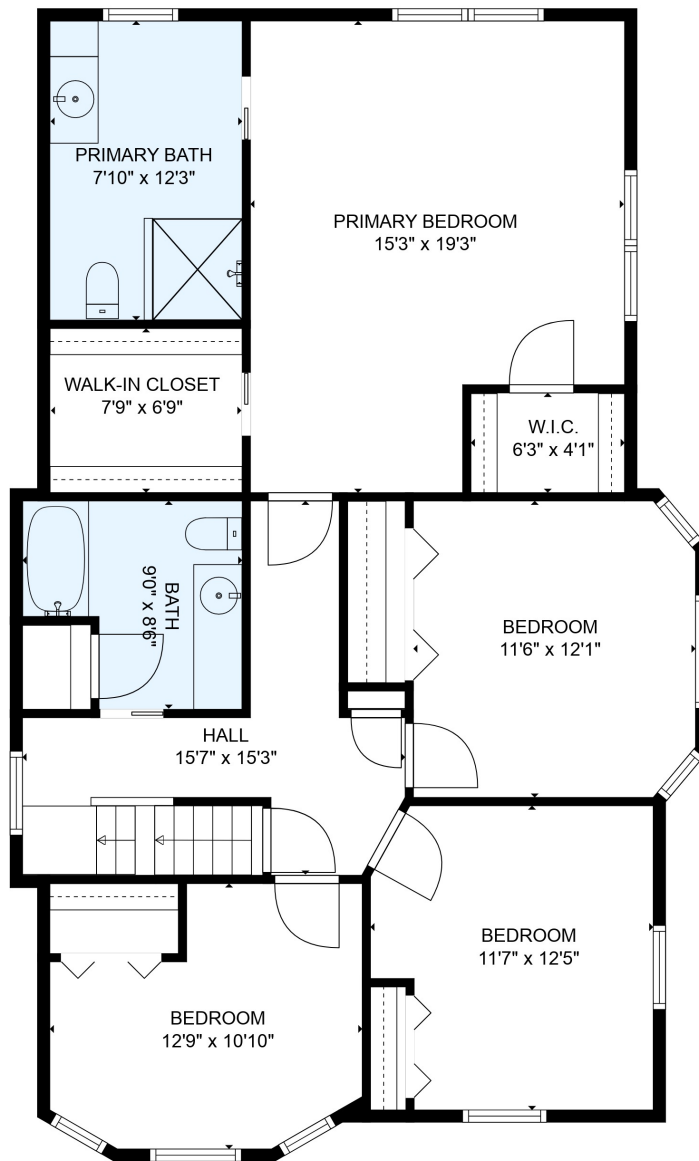

FLOOR 1

FLOOR 2

FLOOR 3

FLOOR 4

FINISHED ATTIC
25'9" x 21'3"

Total scanned area: 4043 sq. ft

SIZES AND DIMENSIONS ARE ESTIMATED

Total scanned area: 4043 sq. ft

SIZES AND DIMENSIONS ARE ESTIMATED

Total scanned area: 4043 sq. ft

SIZES AND DIMENSIONS ARE ESTIMATED