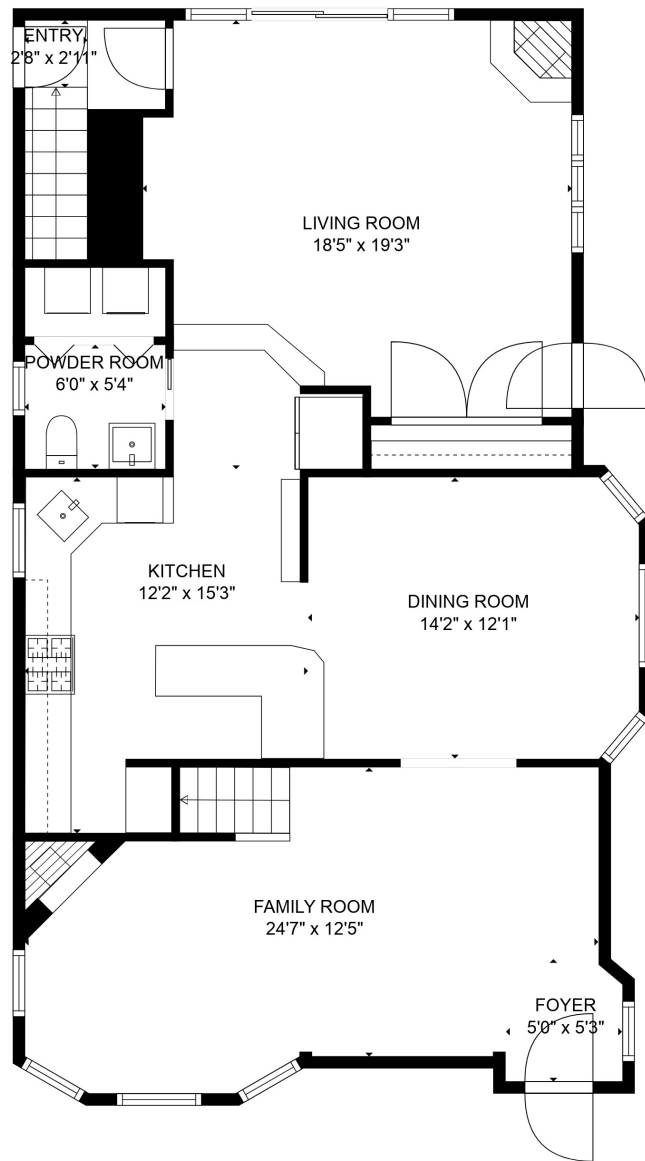

FLOOR 1

FLOOR 2

FLOOR 3

FLOOR 4

FINISHED ATTIC
25'9" x 21'3"

Total scanned area: 4043 sq. ft

SIZES AND DIMENSIONS ARE ESTIMATED

Total scanned area: 4043 sq. ft

SIZES AND DIMENSIONS ARE ESTIMATED

Total scanned area: 4043 sq. ft

SIZES AND DIMENSIONS ARE ESTIMATED