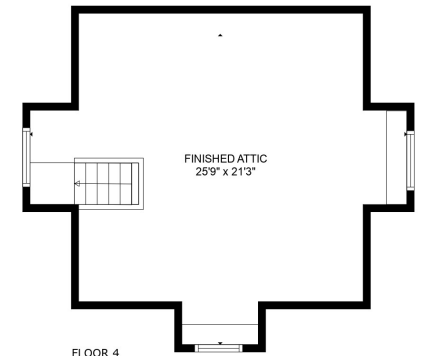

FLOOR 1

FLOOR 2

FLOOR 3

FLOOR 4

FINISHED ATTIC
25'9" x 21'3"

Total scanned area: 4043 sq. ft

SIZES AND DIMENSIONS ARE ESTIMATED

Total scanned area: 4043 sq. ft

SIZES AND DIMENSIONS ARE ESTIMATED

Total scanned area: 4043 sq. ft

SIZES AND DIMENSIONS ARE ESTIMATED