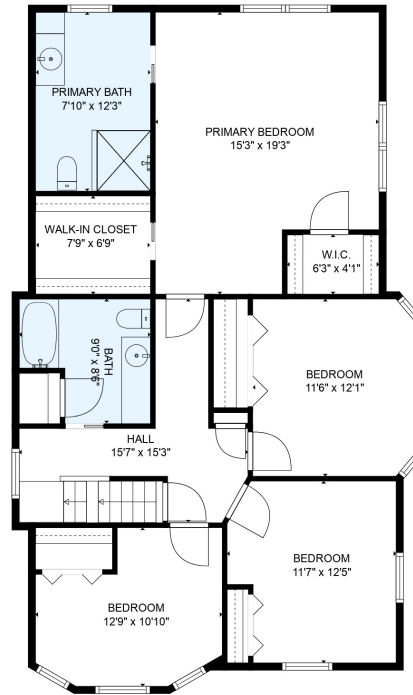

FLOOR 1

FLOOR 2

FLOOR 3

FLOOR 4

FINISHED ATTIC
25'9" x 21'3"

Total scanned area: 4043 sq. ft

SIZES AND DIMENSIONS ARE ESTIMATED

Total scanned area: 4043 sq. ft

SIZES AND DIMENSIONS ARE ESTIMATED

Total scanned area: 4043 sq. ft

SIZES AND DIMENSIONS ARE ESTIMATED