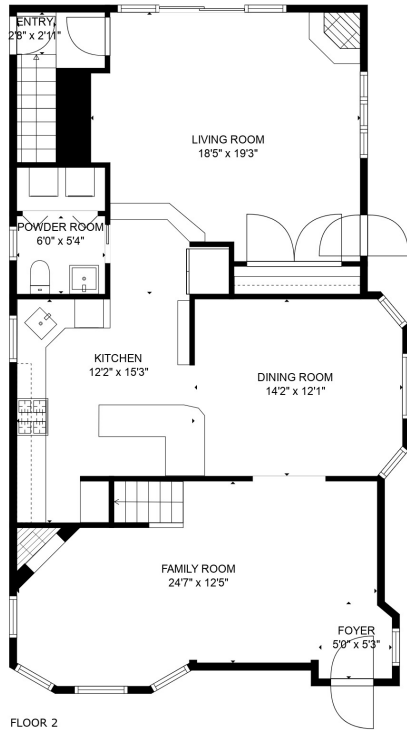

FLOOR 1

FLOOR 2

FLOOR 3

FLOOR 4

FINISHED ATTIC
25'9" x 21'3"

Total scanned area: 4043 sq. ft

SIZES AND DIMENSIONS ARE ESTIMATED

Total scanned area: 4043 sq. ft

SIZES AND DIMENSIONS ARE ESTIMATED

Total scanned area: 4043 sq. ft

SIZES AND DIMENSIONS ARE ESTIMATED