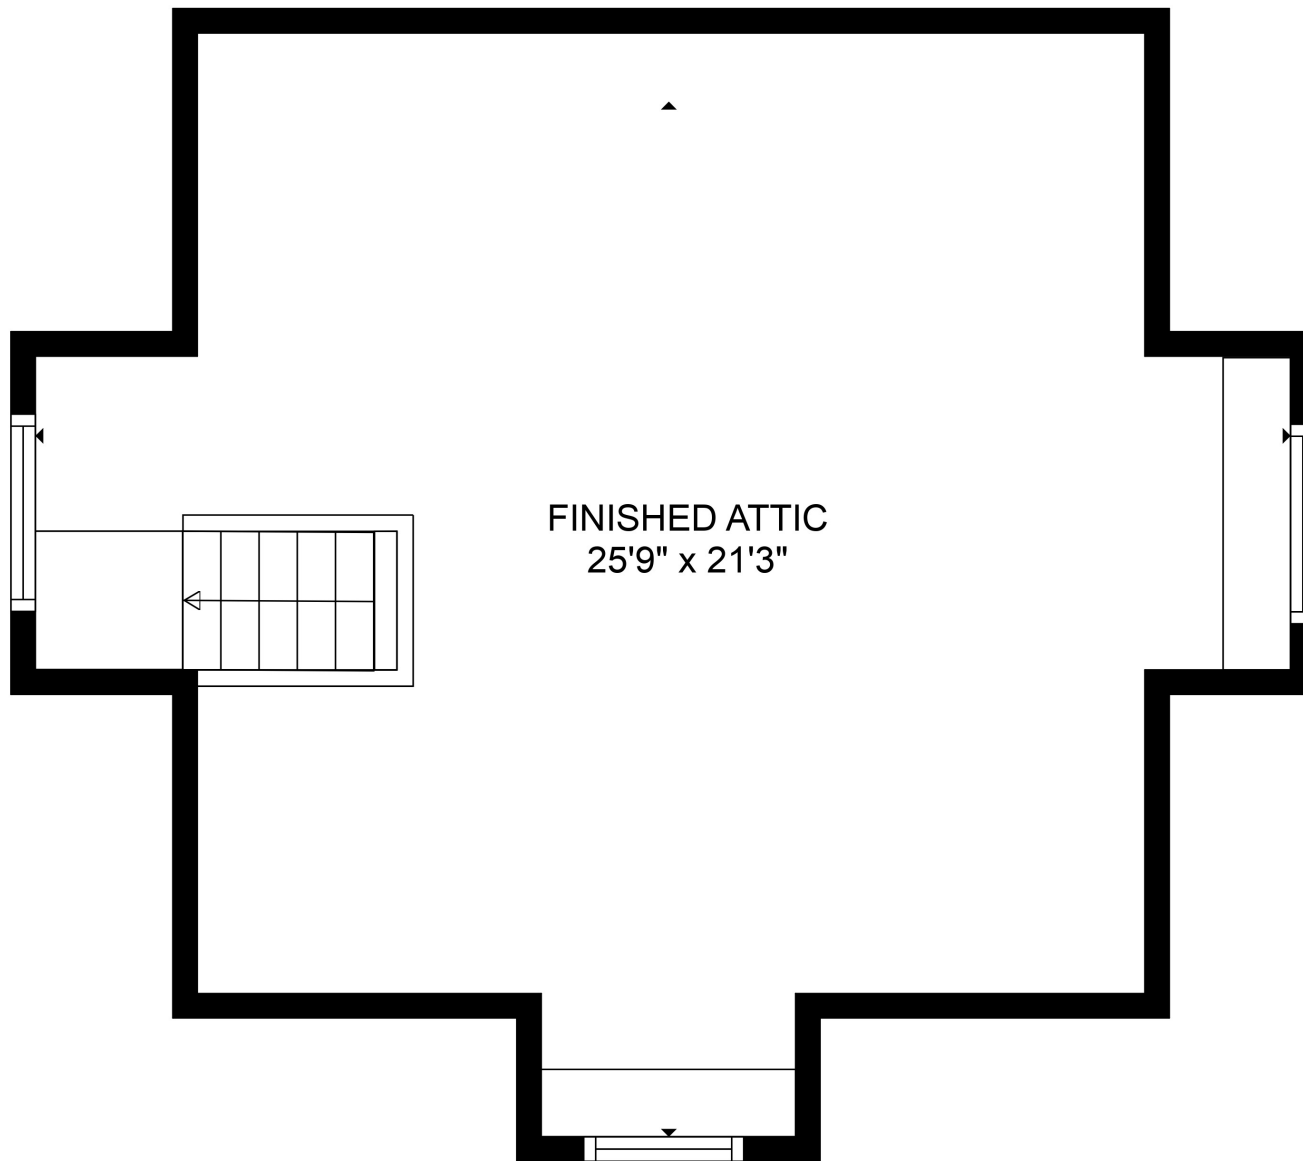

FLOOR 1

FLOOR 2

FLOOR 3

FLOOR 4

FINISHED ATTIC
25'9" x 21'3"

Total scanned area: 4043 sq. ft

SIZES AND DIMENSIONS ARE ESTIMATED

Total scanned area: 4043 sq. ft

SIZES AND DIMENSIONS ARE ESTIMATED

Total scanned area: 4043 sq. ft

SIZES AND DIMENSIONS ARE ESTIMATED