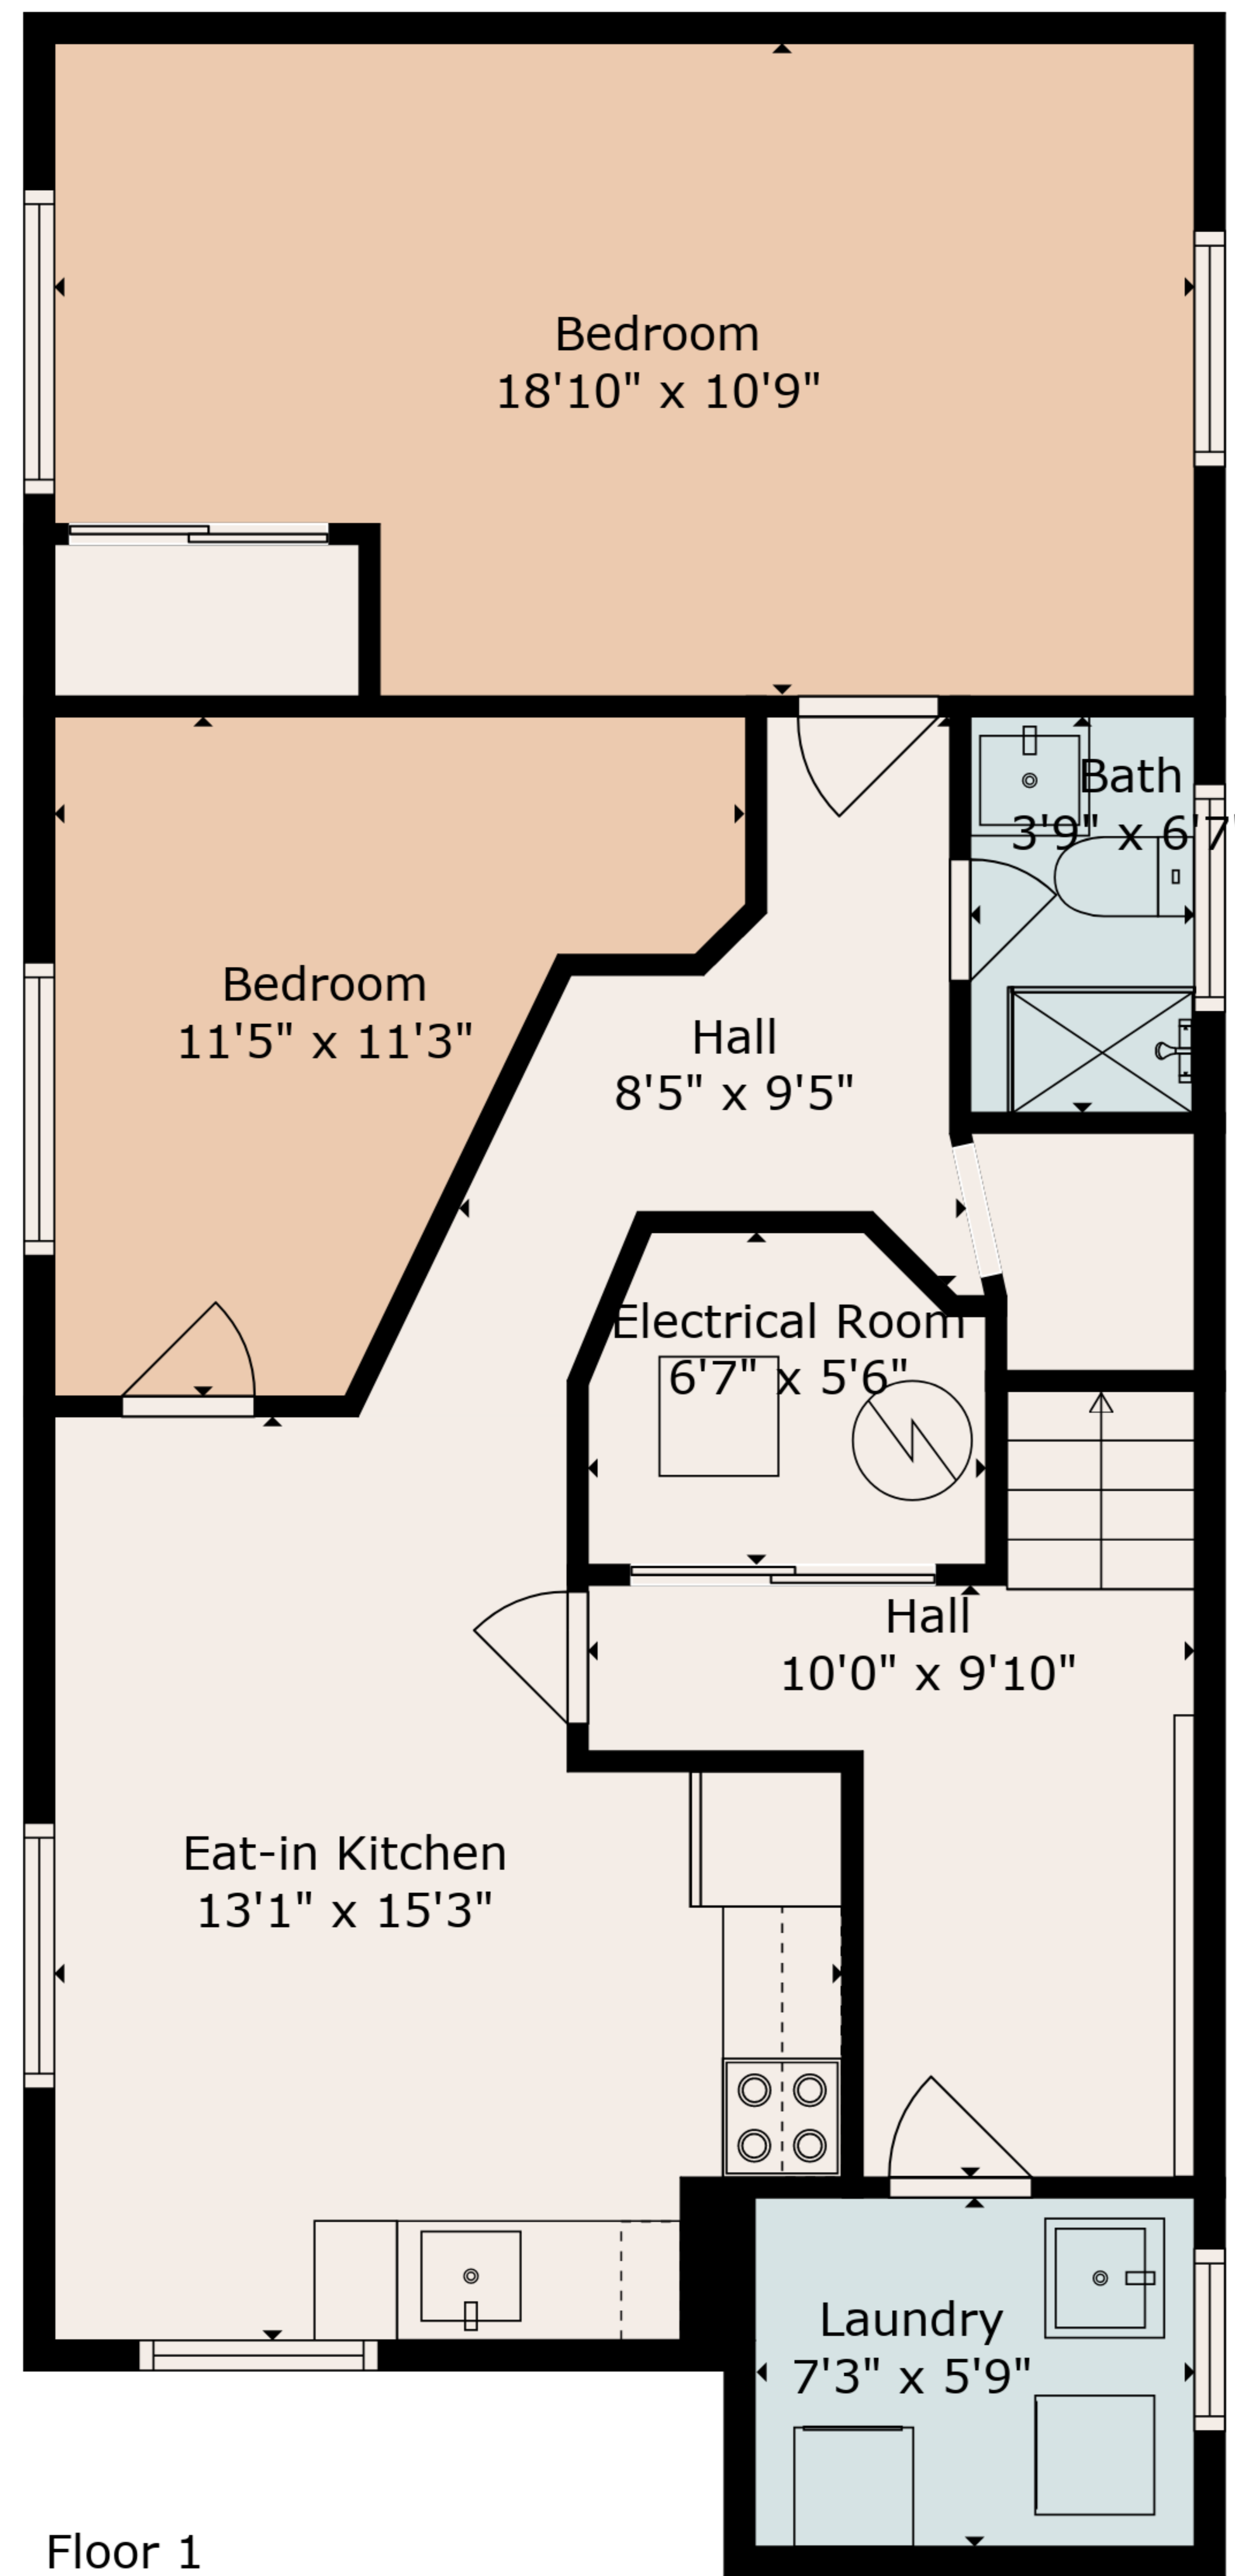

TOTAL: 1427 sq. ft

BELOW GROUND: 710 sq. ft, FLOOR 2: 717 sq. ft

EXCLUDED AREAS: ELECTRICAL ROOM: 33 sq. ft, PORCH: 44 sq. ft

All Images And Dimensions Herein Are Approximate And For Illustrative Purposes Only