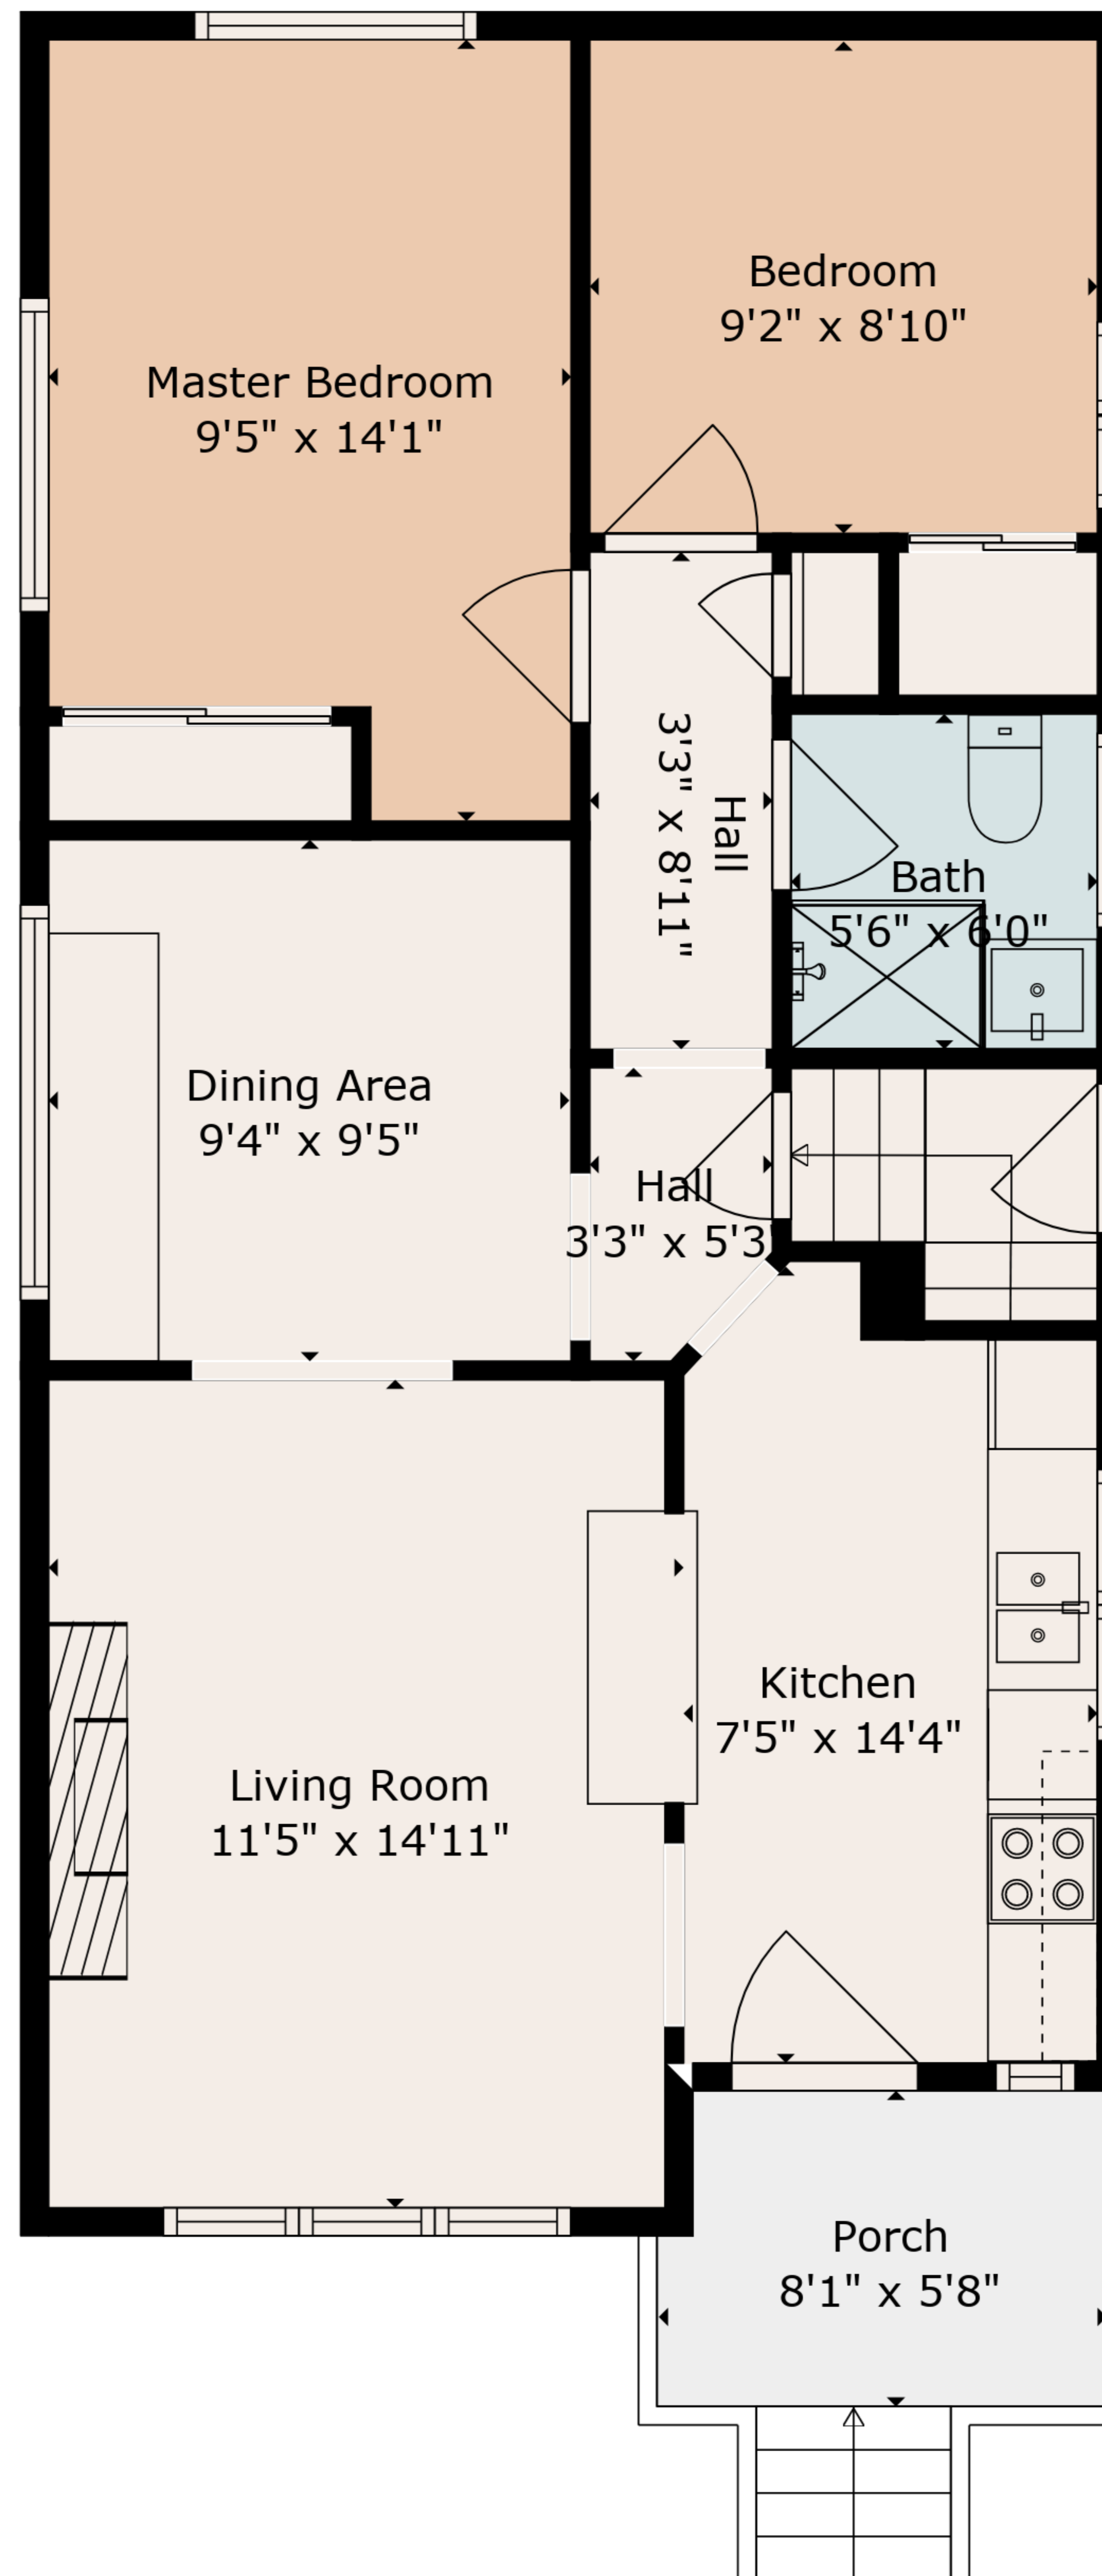

TOTAL: 1427 sq. ft

BELOW GROUND: 710 sq. ft, FLOOR 2: 717 sq. ft

EXCLUDED AREAS: ELECTRICAL ROOM: 33 sq. ft, PORCH: 44 sq. ft

All Images And Dimensions Herein Are Approximate And For Illustrative Purposes Only