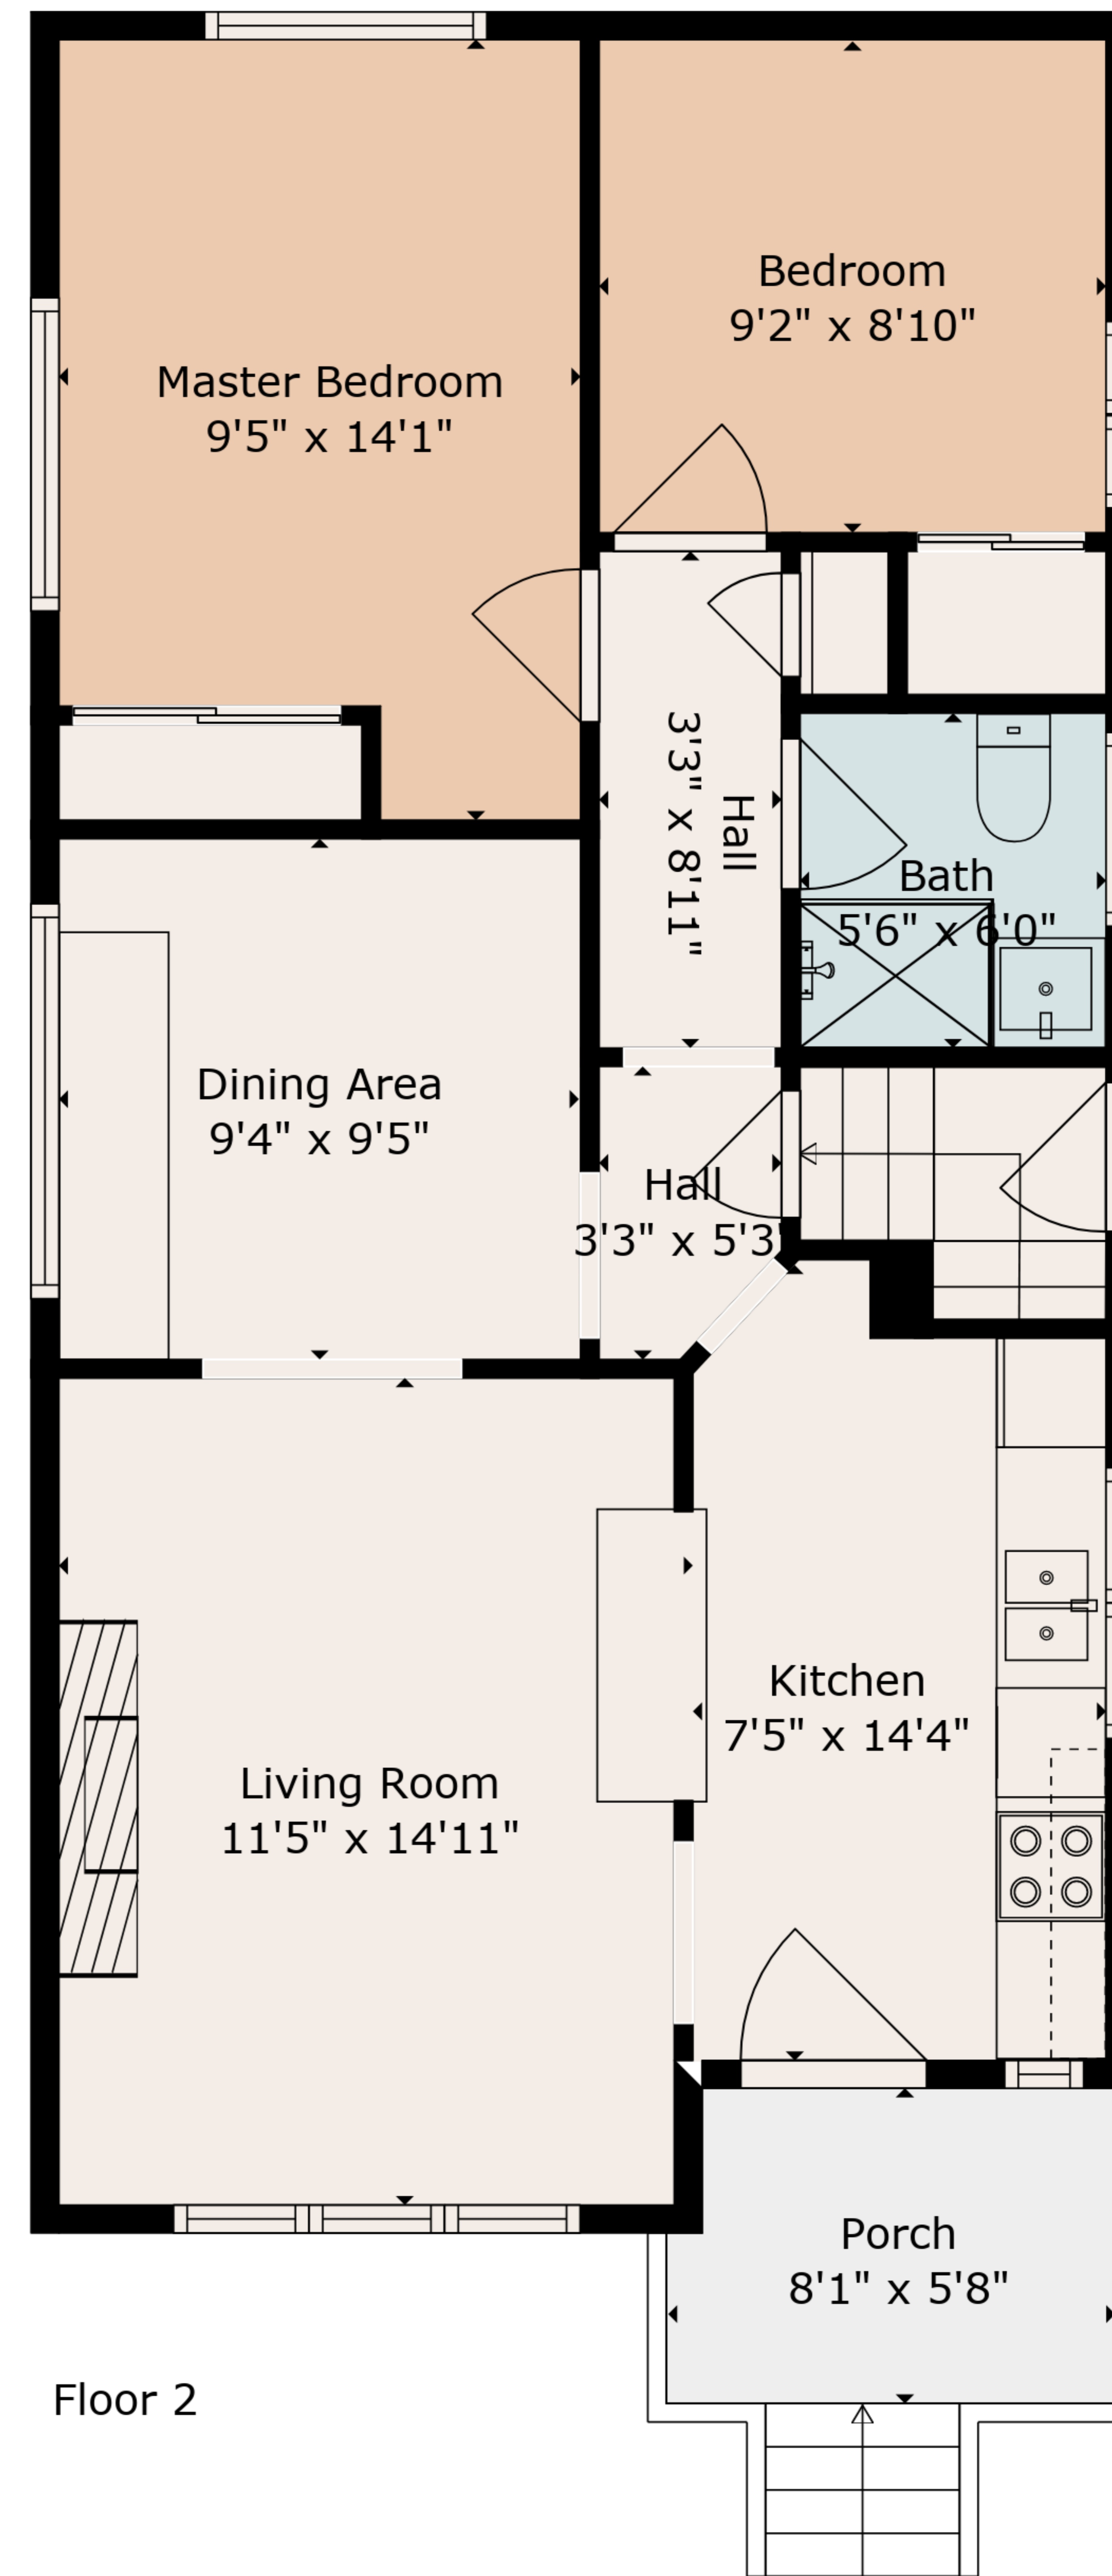

TOTAL: 1427 sq. ft

BELOW GROUND: 710 sq. ft, FLOOR 2: 717 sq. ft

EXCLUDED AREAS: ELECTRICAL ROOM: 33 sq. ft, PORCH: 44 sq. ft

All Images And Dimensions Herein Are Approximate And For Illustrative Purposes Only