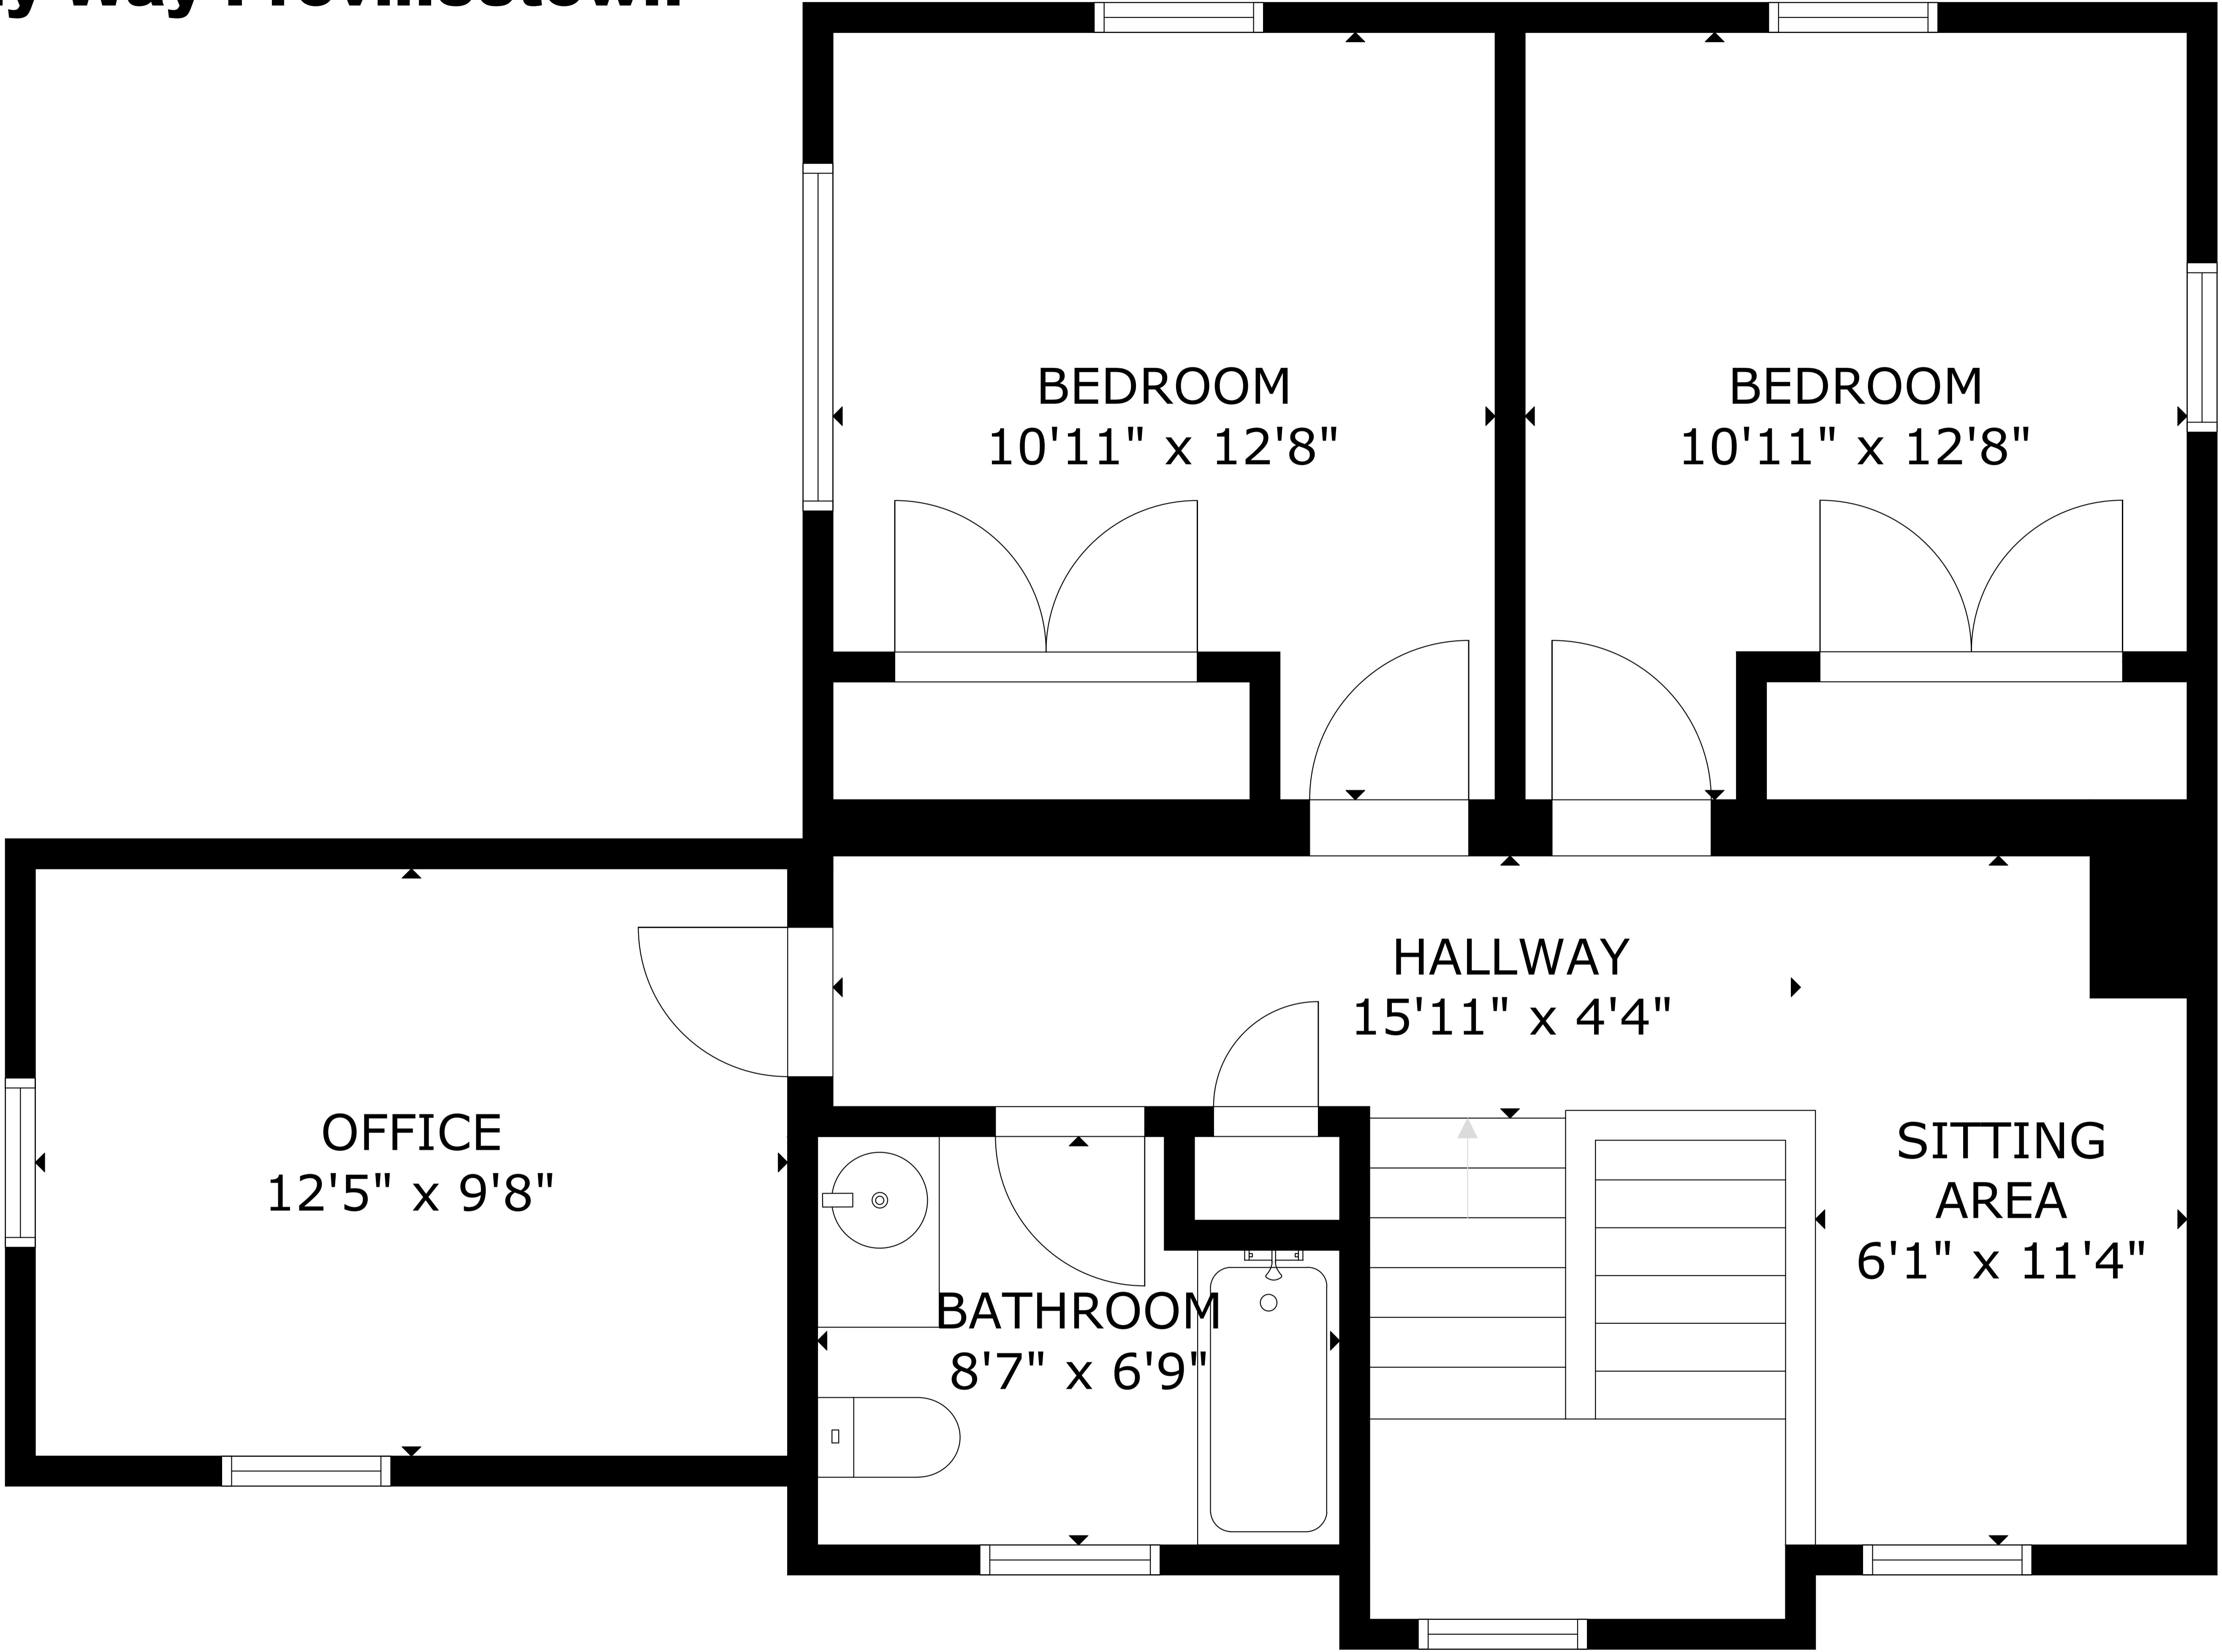

13 Old Colony Way Provincetown

GROSS INTERNAL AREA
TOTAL: 3,167 sq.ft
FLOOR 1: 1,235 sq.ft, FLOOR 2: 1,241 sq.ft, FLOOR 3: 691 sq.ft
EXCLUDED AREA: GARAGE: 494 sq.ft
SIZE AND DIMENSIONS ARE APPROXIMATE, ACTUAL MAY VARY